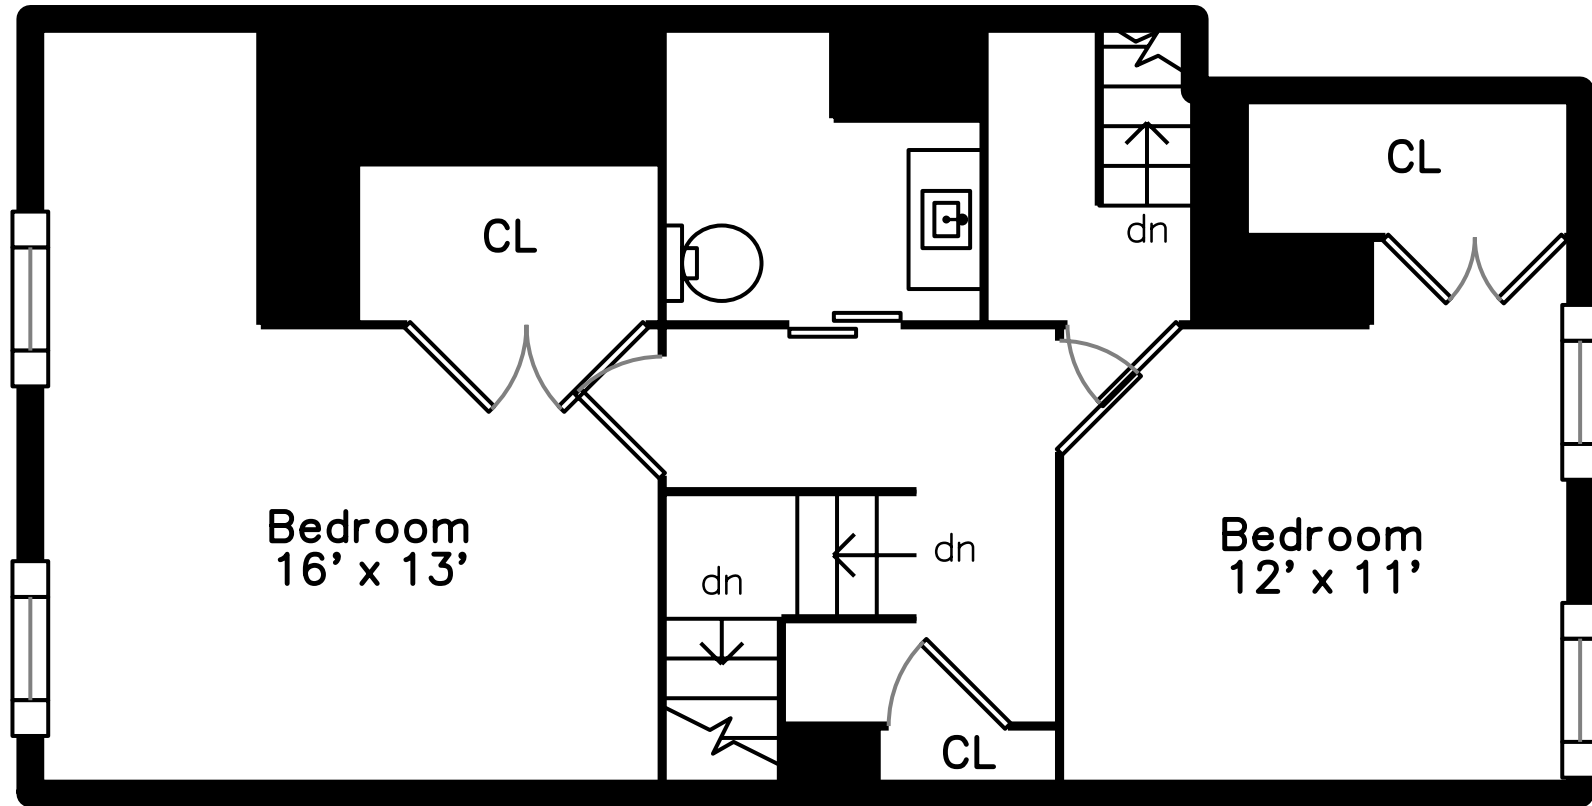

Top

Main

Upper

118 North Street
Salem, MA 01970

PicturePlan by  vis-home

Measurements may not be 100% accurate.
Floor plans are provided for convenience only.
Room sizes are not used to calculate area.

Top

Upper

Main

Outside

Outside

Outside

Outside

Outside

Foyer

Living Room

Living Room

Dining Room

Dining Room

Kitchen

Kitchen

Kitchen

Kitchen

Bedroom

Bathroom

Study

Study

Bedroom

Bedroom

Master Bedroom

Master Bedroom

WalkInCloset