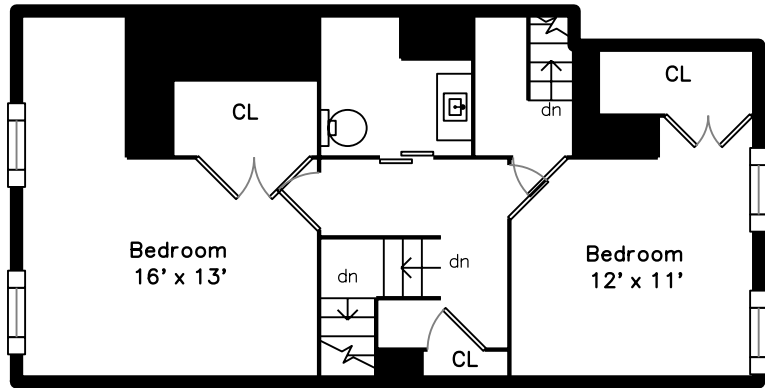

Top

Main

Upper

118 North Street
Salem, MA 01970

PicturePlan by  vis-home

Measurements may not be 100% accurate.
Floor plans are provided for convenience only.
Room sizes are not used to calculate area.

Top

Upper

Main

Outside

Outside

Outside

Outside

Outside

Foyer

Living Room

Living Room

Dining Room

Dining Room

Kitchen

Kitchen

Kitchen

Kitchen

Bedroom

Bathroom

Study

Study

Bedroom

Bedroom

Master Bedroom

Master Bedroom

WalkInCloset