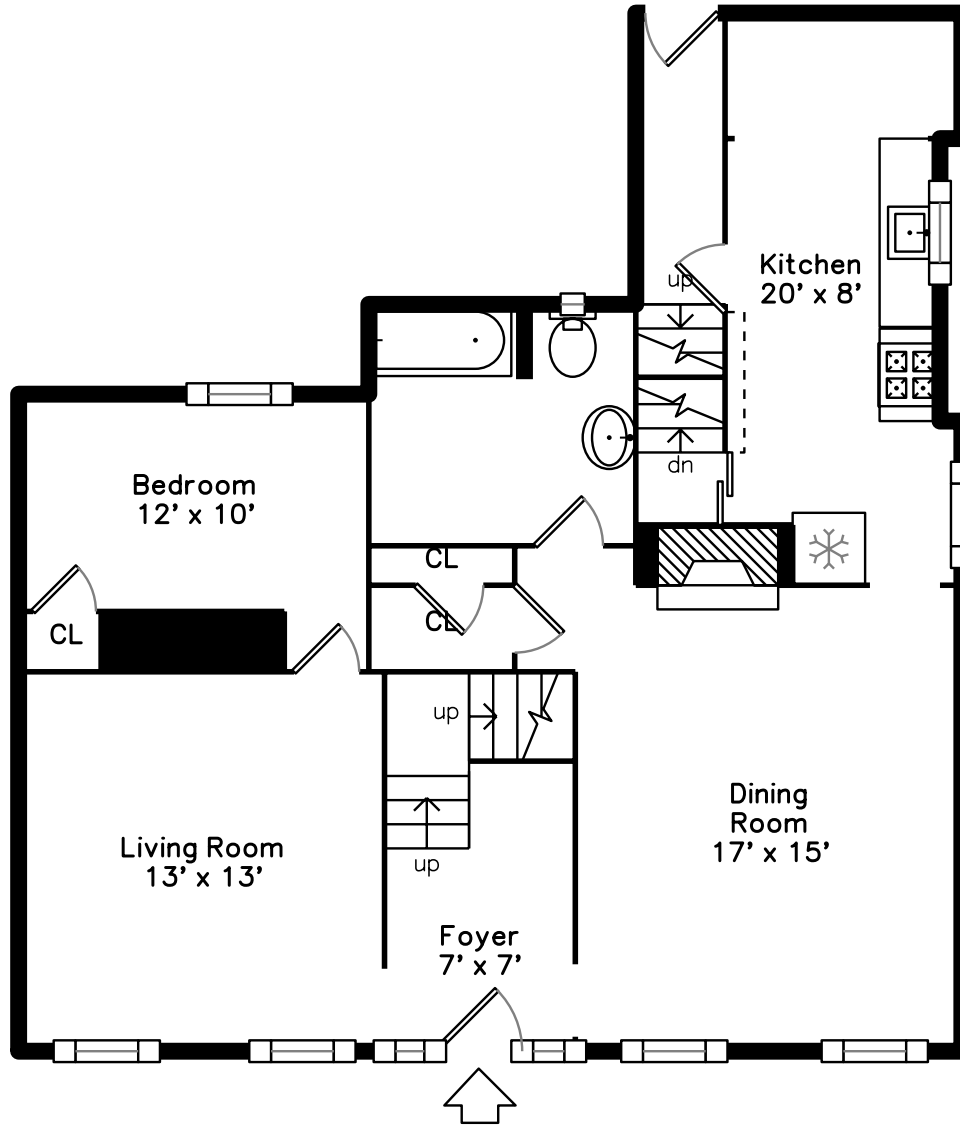

Top

Main

Upper

118 North Street
Salem, MA 01970

PicturePlan by  vis-home

Measurements may not be 100% accurate.
Floor plans are provided for convenience only.
Room sizes are not used to calculate area.

Top

Upper

Main

Outside

Outside

Outside

Outside

Outside

Foyer

Living Room

Living Room

Dining Room

Dining Room

Kitchen

Kitchen

Kitchen

Kitchen

Bedroom

Bathroom

Study

Study

Bedroom

Bedroom

Master Bedroom

Master Bedroom

WalkInCloset