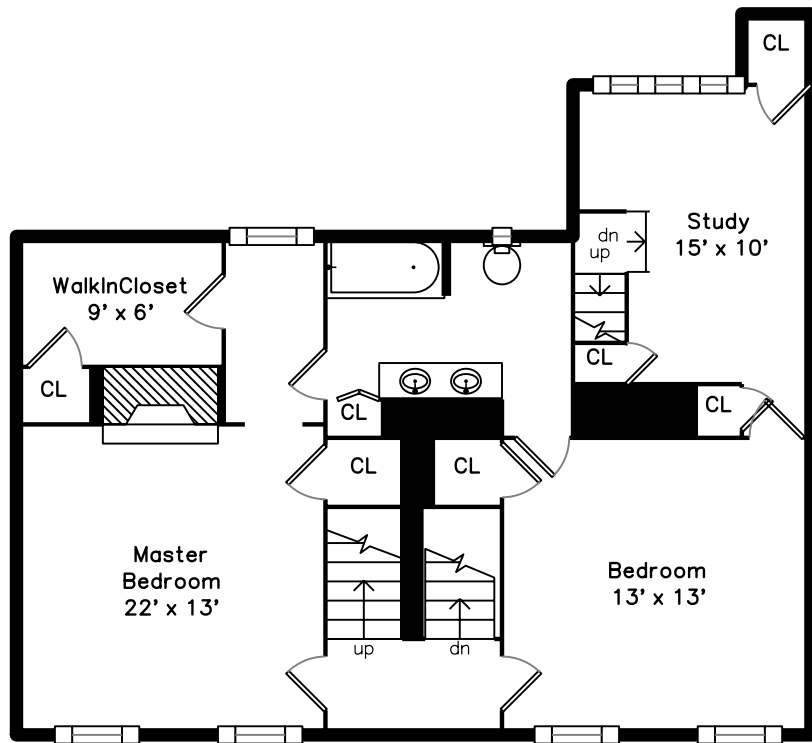

Top

Main

Upper

118 North Street
Salem, MA 01970

PicturePlan by  vis-home

Measurements may not be 100% accurate.
Floor plans are provided for convenience only.
Room sizes are not used to calculate area.

Top

Upper

Main

Outside

Outside

Outside

Outside

Outside

Foyer

Living Room

Living Room

Dining Room

Dining Room

Kitchen

Kitchen

Kitchen

Kitchen

Bedroom

Bathroom

Study

Study

Bedroom

Bedroom

Master Bedroom

Master Bedroom

WalkInCloset