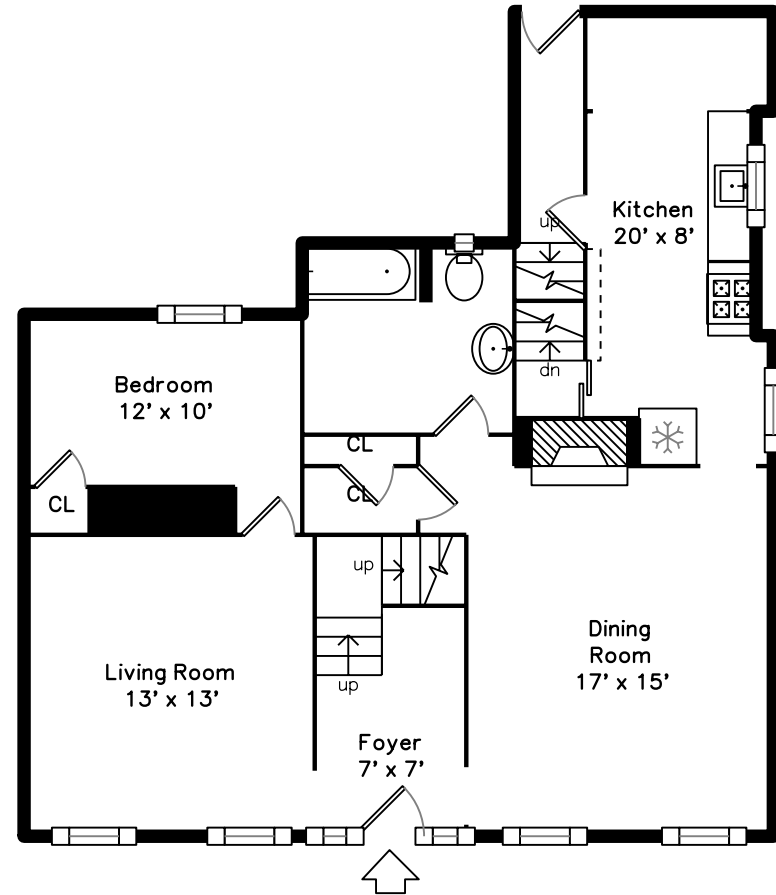

Top

Main

Upper

118 North Street
Salem, MA 01970

PicturePlan by  vis-home

Measurements may not be 100% accurate.
Floor plans are provided for convenience only.
Room sizes are not used to calculate area.

Top

Upper

Main

Outside

Outside

Outside

Outside

Outside

Foyer

Living Room

Living Room

Dining Room

Dining Room

Kitchen

Kitchen

Kitchen

Kitchen

Bedroom

Bathroom

Study

Study

Bedroom

Bedroom

Master Bedroom

Master Bedroom

WalkInCloset