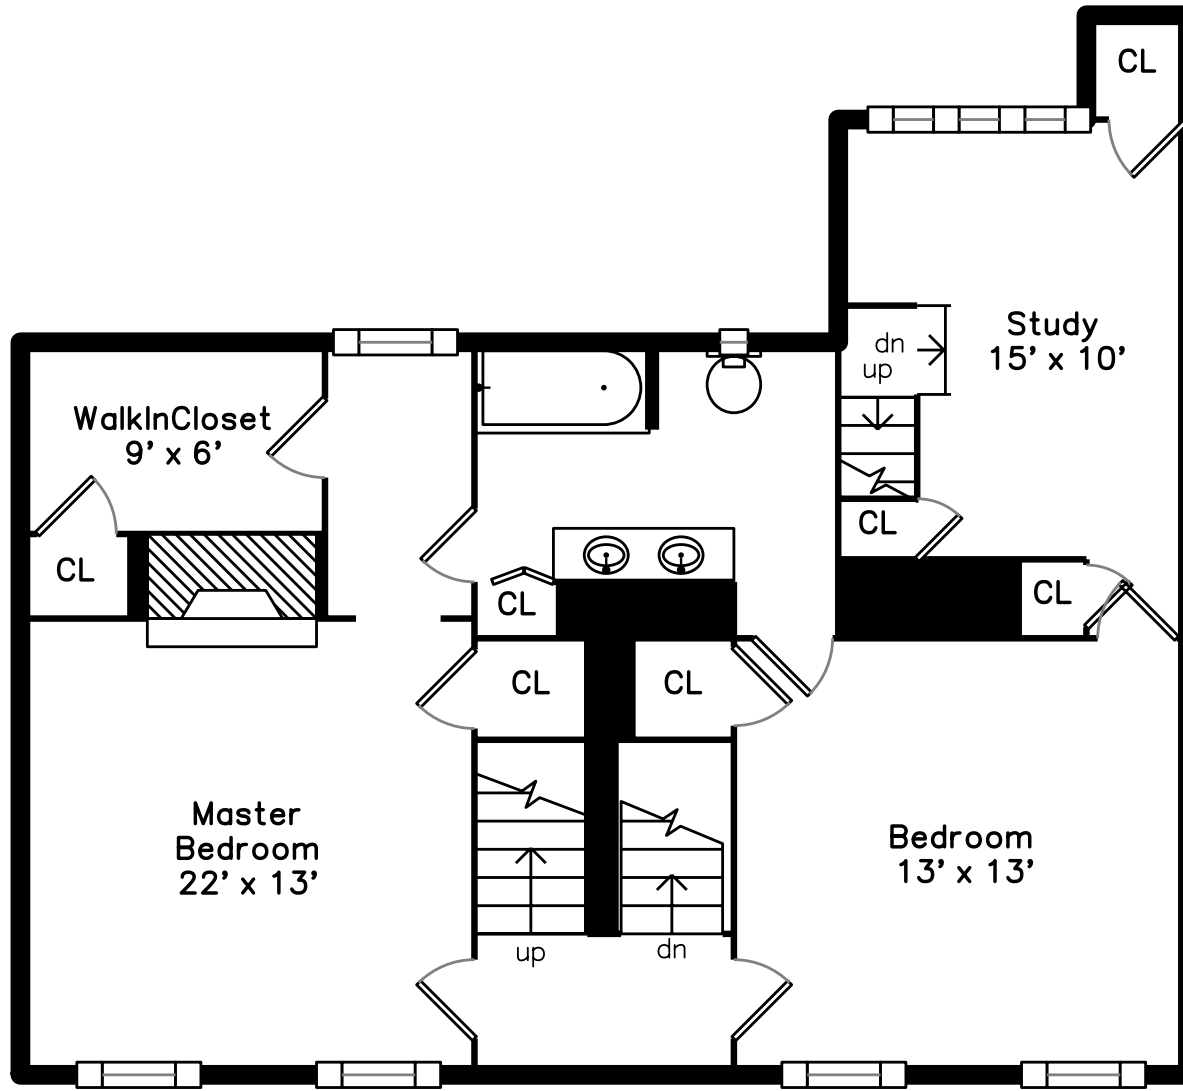

Top

Main

Upper

118 North Street
Salem, MA 01970

PicturePlan by  vis-home

Measurements may not be 100% accurate.
Floor plans are provided for convenience only.
Room sizes are not used to calculate area.

Top

Upper

Main

Outside

Outside

Outside

Outside

Outside

Foyer

Living Room

Living Room

Dining Room

Dining Room

Kitchen

Kitchen

Kitchen

Kitchen

Bedroom

Bathroom

Study

Study

Bedroom

Bedroom

Master Bedroom

Master Bedroom

WalkInCloset