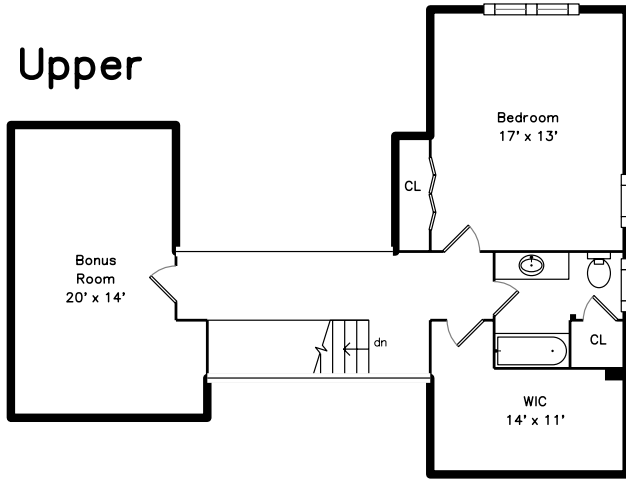

Upper

Main

92 Croydon Road
Norwood, MA 02062

PicturePlan by  vis-home

Measurements may not be 100% accurate.
Floor plans are provided for convenience only.
Room sizes are not used to calculate area.

Upper

Main

Family Room

Family Room

Dining Room

Dining Room

Kitchen

Kitchen

Kitchen

Kitchen

Kitchen

Kitchen

Kitchen

Master Bedroom

Master Bedroom

Master Bathroom

Master Bathroom

Master Bathroom

Porch

Porch

Bedroom

Bedroom

Bathroom

Deck

Deck

Landing