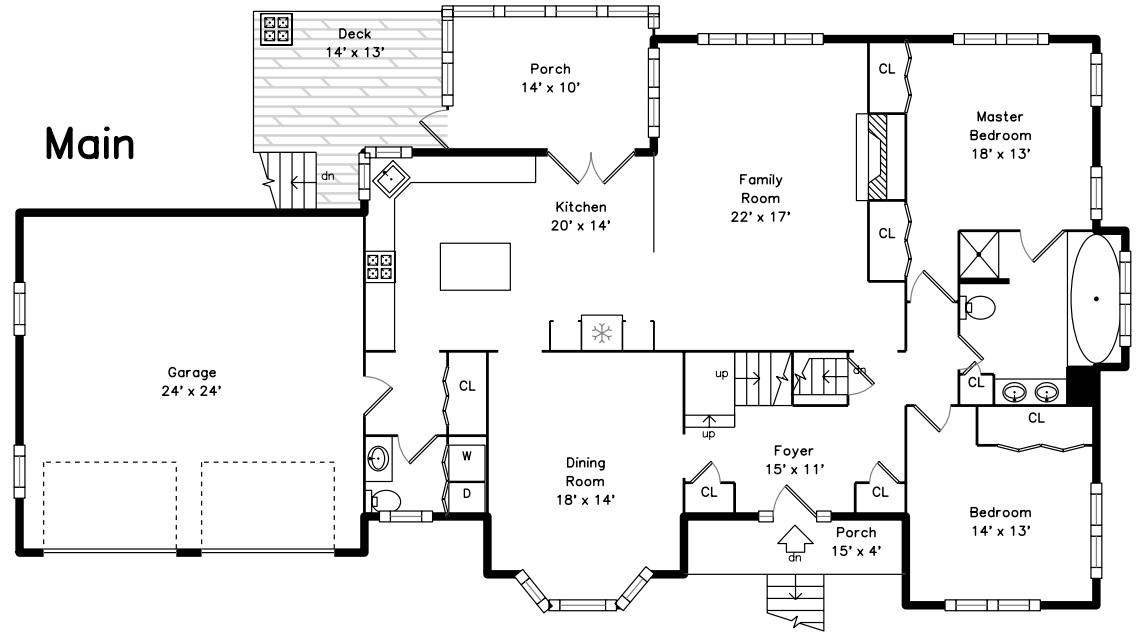

Upper

Main

92 Croydon Road
Norwood, MA 02062

PicturePlan by  vis-home

Measurements may not be 100% accurate.
Floor plans are provided for convenience only.
Room sizes are not used to calculate area.

Upper

Main

Family Room

Family Room

Dining Room

Dining Room

Kitchen

Kitchen

Kitchen

Kitchen

Kitchen

Kitchen

Kitchen

Master Bedroom

Master Bedroom

Master Bathroom

Master Bathroom

Master Bathroom

Porch

Porch

Bedroom

Bedroom

Bathroom

Deck

Deck

Landing