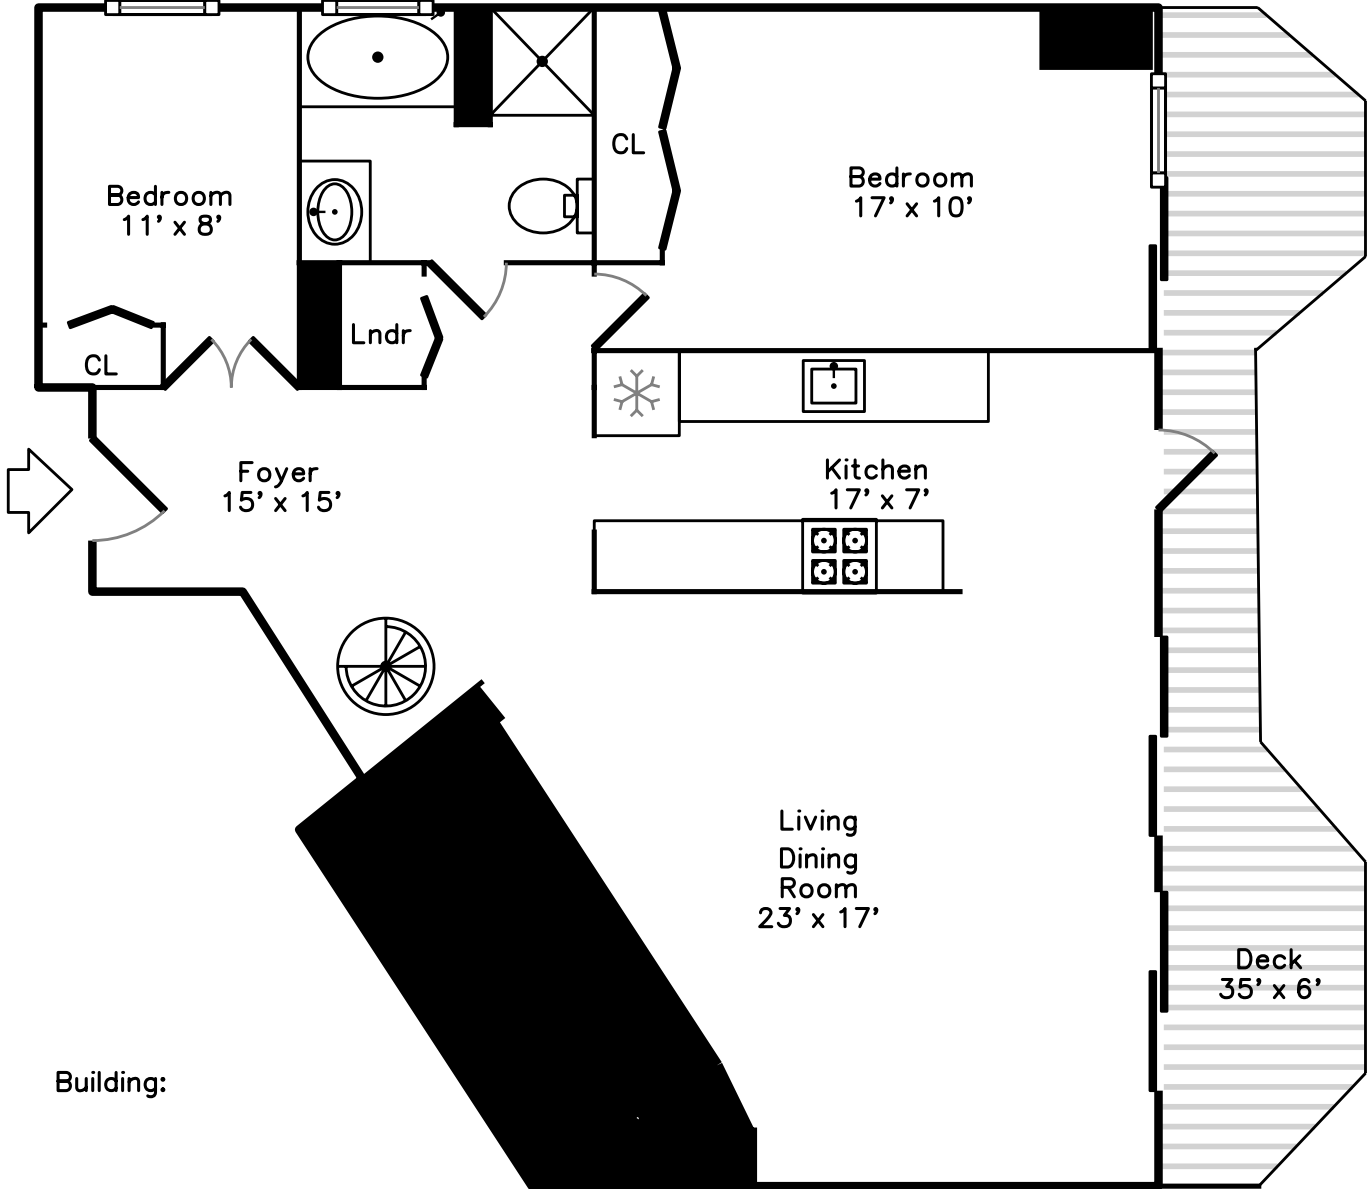

**390 Riverway #25  
Boston, MA 02115**

PicturePlan(tm) by Vis-Home(C) 2016  
Measurements may not be 100% accurate.  
Floor plans are provided for convenience only.  
Room sizes are not used to calculate area.

# Upper

Deck  
36' x 34'

# Main

Building

Building

Foyer

Living Dining Room

Living Dining Room

Kitchen

Kitchen

Bedroom

Bedroom

Bathroom

Deck

Deck

Deck

Deck

Deck