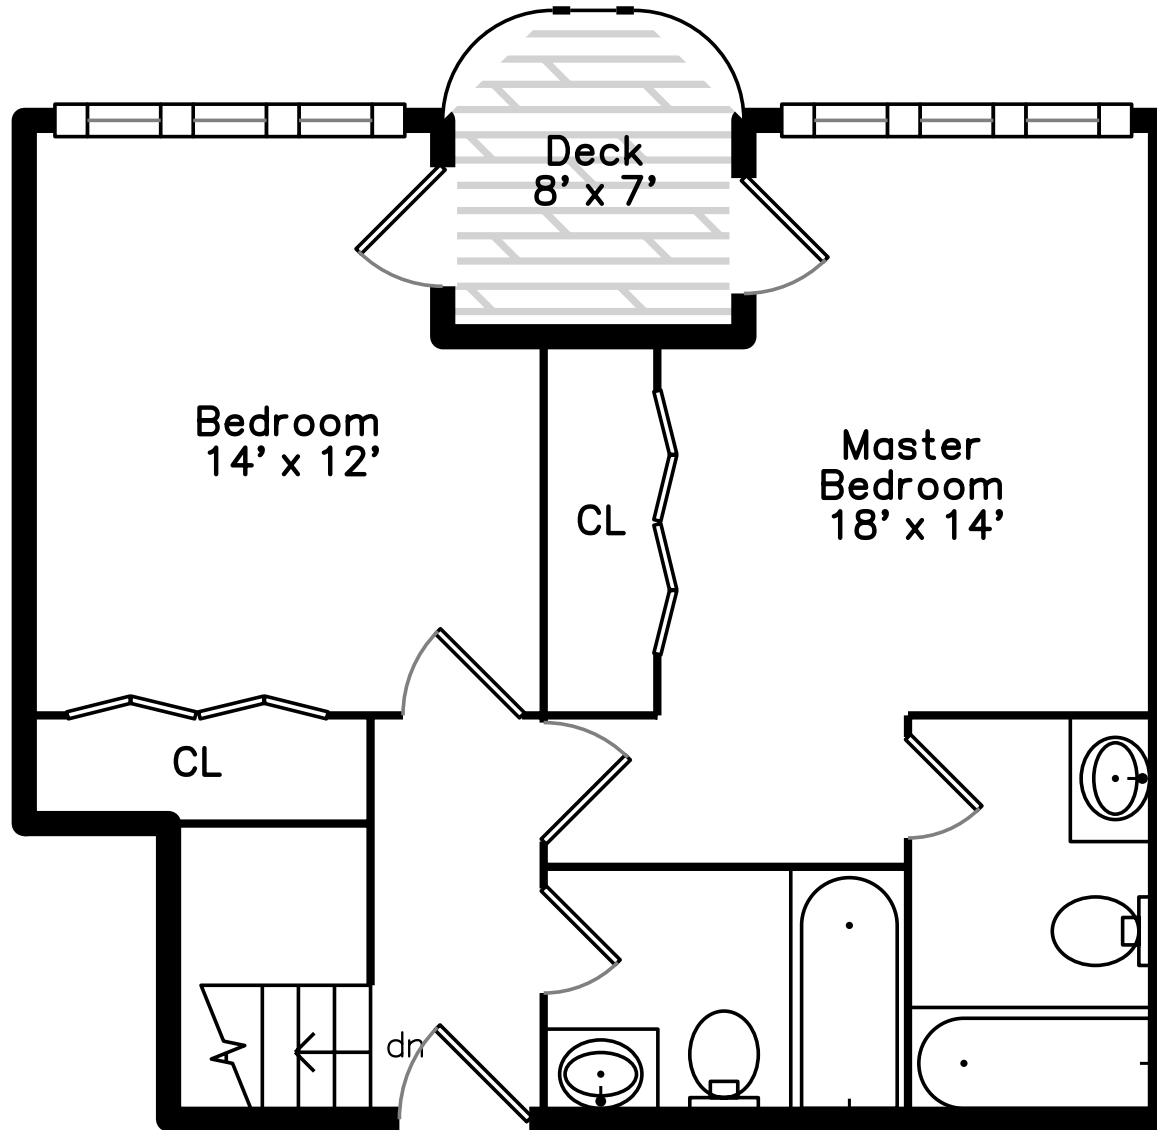

Upper

Main

20 Rockland House Road
Hull, MA 02045

PicturePlan by  vis-home

Measurements may not be 100% accurate.
Floor plans are provided for convenience only.
Room sizes are not used to calculate area.

Upper

Main

Living Room

Living Room

Living Room

Living Room

Living Room

Dining Room

Dining Room

Dining Room

Kitchen

Kitchen

Kitchen

Bathroom

Deck

Deck

Deck

Bedroom

Bedroom

Bedroom

Bedroom

Master Bedroom

Master Bedroom

Deck

Deck