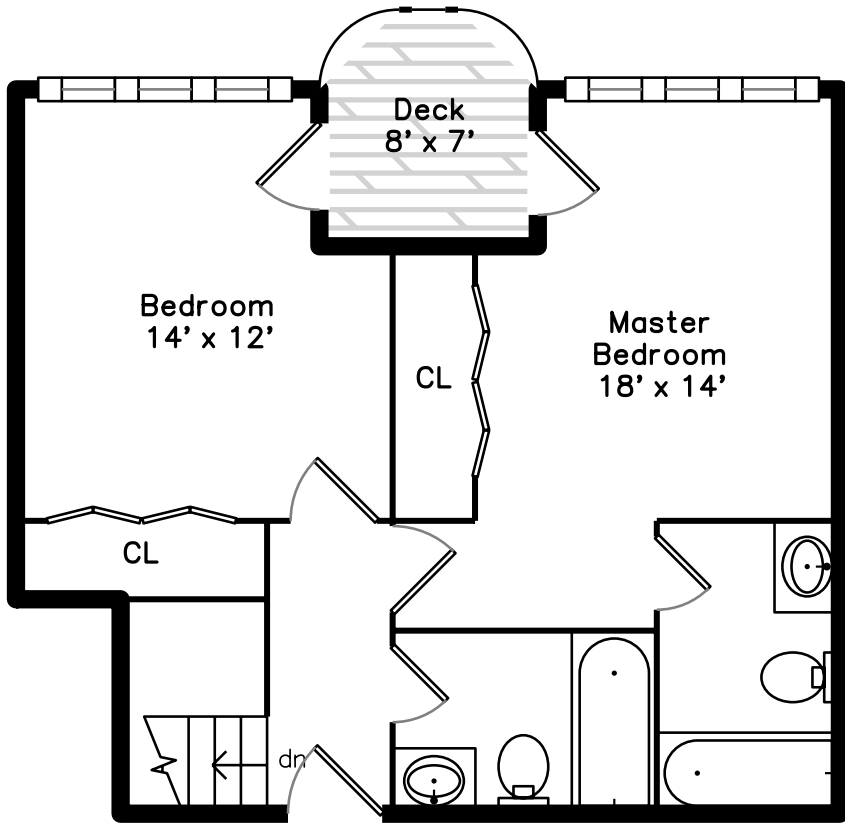

Upper

Main

20 Rockland House Road
Hull, MA 02045

PicturePlan by  vis-home

Measurements may not be 100% accurate.
Floor plans are provided for convenience only.
Room sizes are not used to calculate area.

Upper

Main

Living Room

Living Room

Living Room

Living Room

Living Room

Dining Room

Dining Room

Dining Room

Kitchen

Kitchen

Kitchen

Bathroom

Deck

Deck

Deck

Bedroom

Bedroom

Bedroom

Bedroom

Master Bedroom

Master Bedroom

Deck

Deck