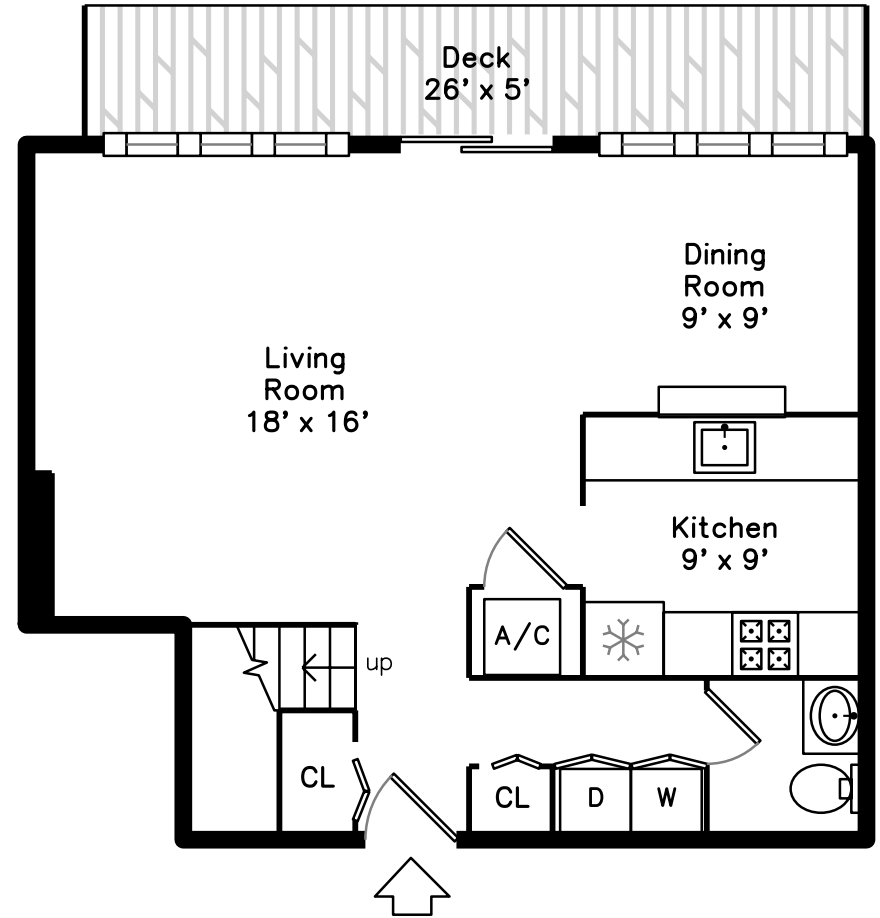

Upper

Main

20 Rockland House Road
Hull, MA 02045

PicturePlan by  vis-home

Measurements may not be 100% accurate.
Floor plans are provided for convenience only.
Room sizes are not used to calculate area.

Upper

Main

Living Room

Living Room

Living Room

Living Room

Living Room

Dining Room

Dining Room

Dining Room

Kitchen

Kitchen

Kitchen

Bathroom

Deck

Deck

Deck

Bedroom

Bedroom

Bedroom

Bedroom

Master Bedroom

Master Bedroom

Deck

Deck