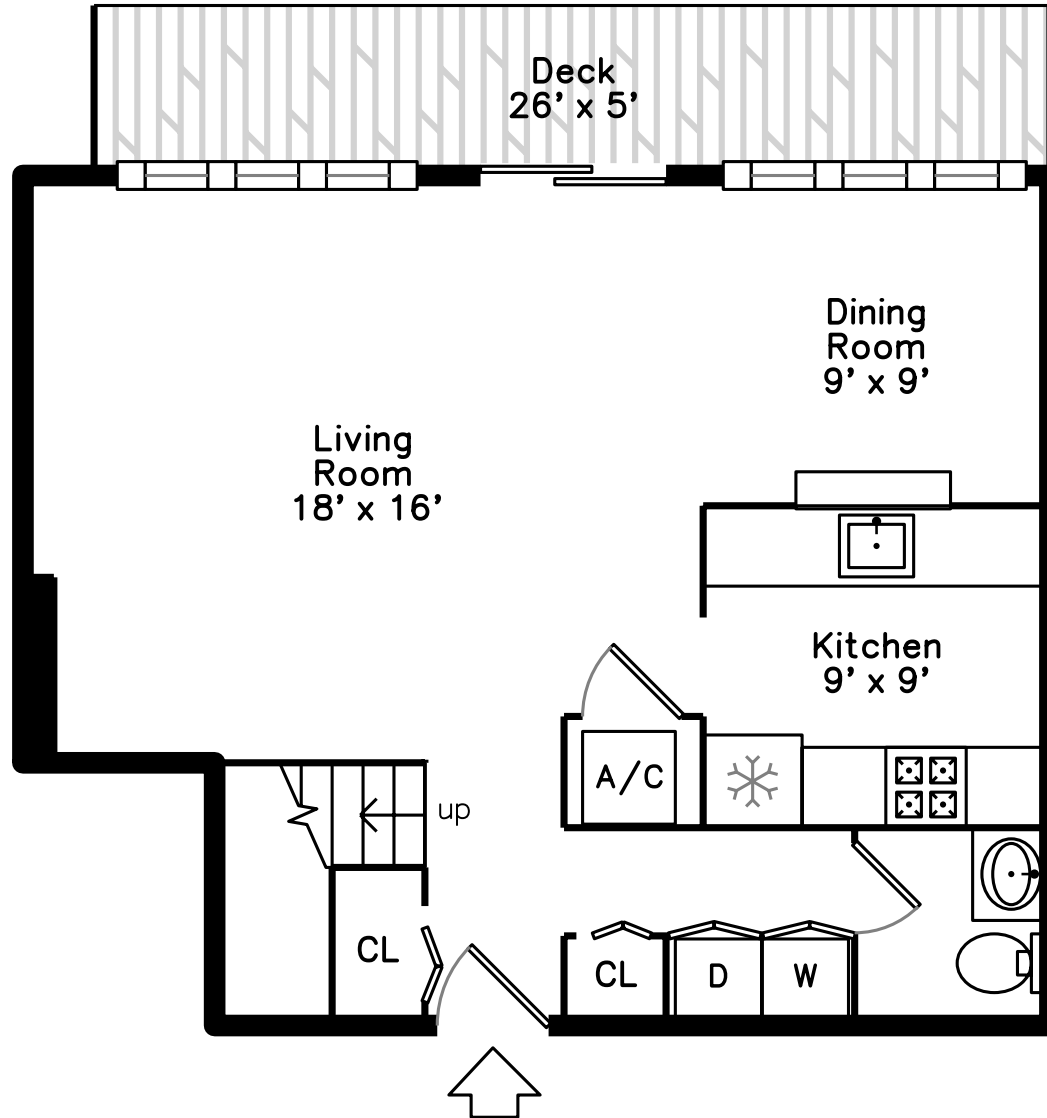

Upper

Main

20 Rockland House Road
Hull, MA 02045

PicturePlan by  vis-home

Measurements may not be 100% accurate.
Floor plans are provided for convenience only.
Room sizes are not used to calculate area.

Upper

Main

Living Room

Living Room

Living Room

Living Room

Living Room

Dining Room

Dining Room

Dining Room

Kitchen

Kitchen

Kitchen

Bathroom

Deck

Deck

Deck

Bedroom

Bedroom

Bedroom

Bedroom

Master Bedroom

Master Bedroom

Deck

Deck