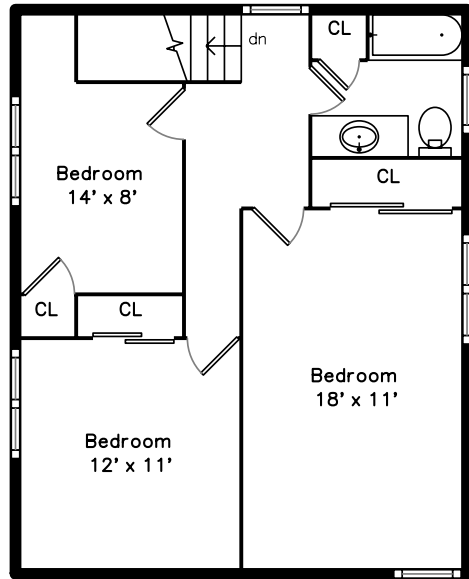

Upper

Main

Basement

602 Beech Street
Boston, MA 02131

PicturePlan by  vis-home

Measurements may not be 100% accurate.
Floor plans are provided for convenience only.
Room sizes are not used to calculate area.

Upper

Main

Basement

Outside

Outside

Backyard

Backyard

Backyard

View

Foyer

Living Room

Living Room

Dining Room

Dining Room

Kitchen

Kitchen

Powder

Bedroom

Bedroom

Bathroom

Bedroom

Bedroom

Deck