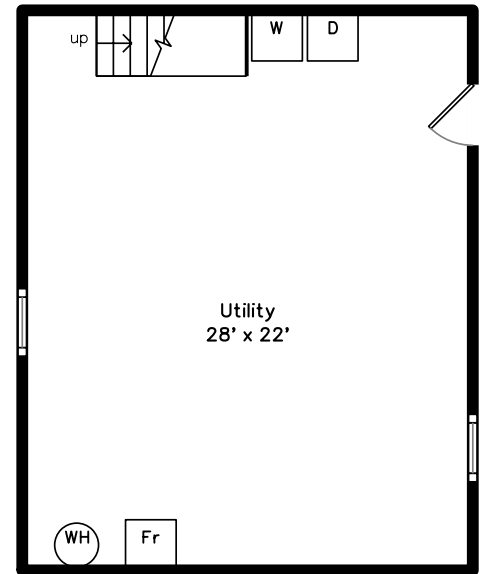

Upper

Main

Basement

602 Beech Street
Boston, MA 02131

PicturePlan by  vis-home

Measurements may not be 100% accurate.
Floor plans are provided for convenience only.
Room sizes are not used to calculate area.

Upper

Main

Basement

Outside

Outside

Backyard

Backyard

Backyard