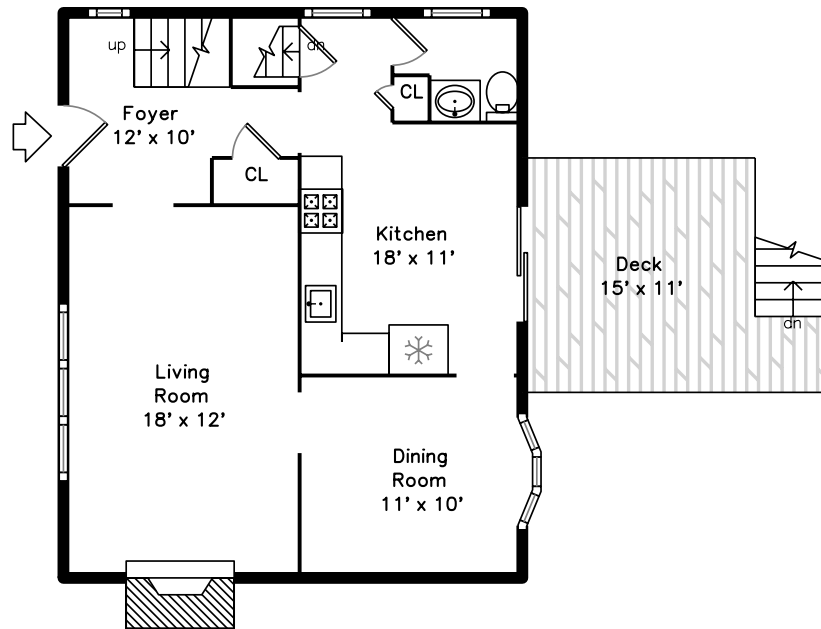

Upper

Main

Basement

602 Beech Street
Boston, MA 02131

PicturePlan by  vis-home

Measurements may not be 100% accurate.
Floor plans are provided for convenience only.
Room sizes are not used to calculate area.

Upper

Main

Basement

Outside

Outside

Backyard

Backyard

Backyard

View

Foyer

Living Room

Living Room

Dining Room

Dining Room

Kitchen

Kitchen