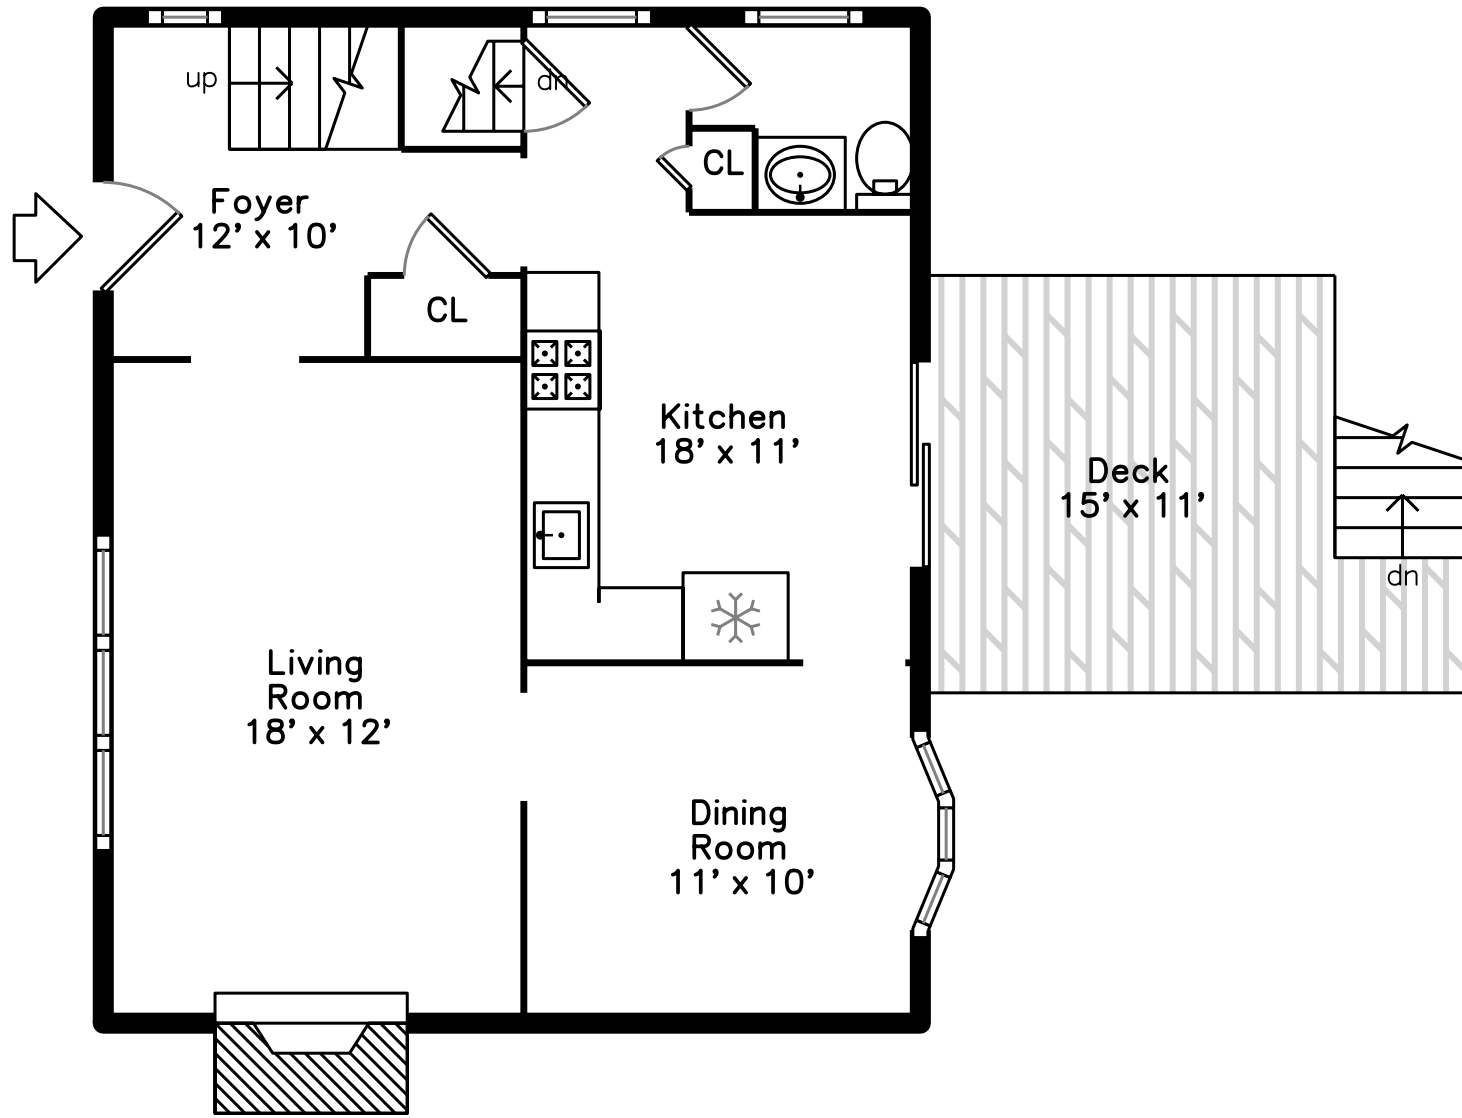

Upper

Main

Basement

602 Beech Street
Boston, MA 02131

PicturePlan by  vis-home

Measurements may not be 100% accurate.
Floor plans are provided for convenience only.
Room sizes are not used to calculate area.

Upper

Main

Basement

Outside

Outside

Backyard

Backyard

Backyard

View

Foyer

Living Room

Living Room

Dining Room

Dining Room

Kitchen

Kitchen

Powder

Bedroom

Bedroom

Bathroom

Bedroom

Bedroom

Deck