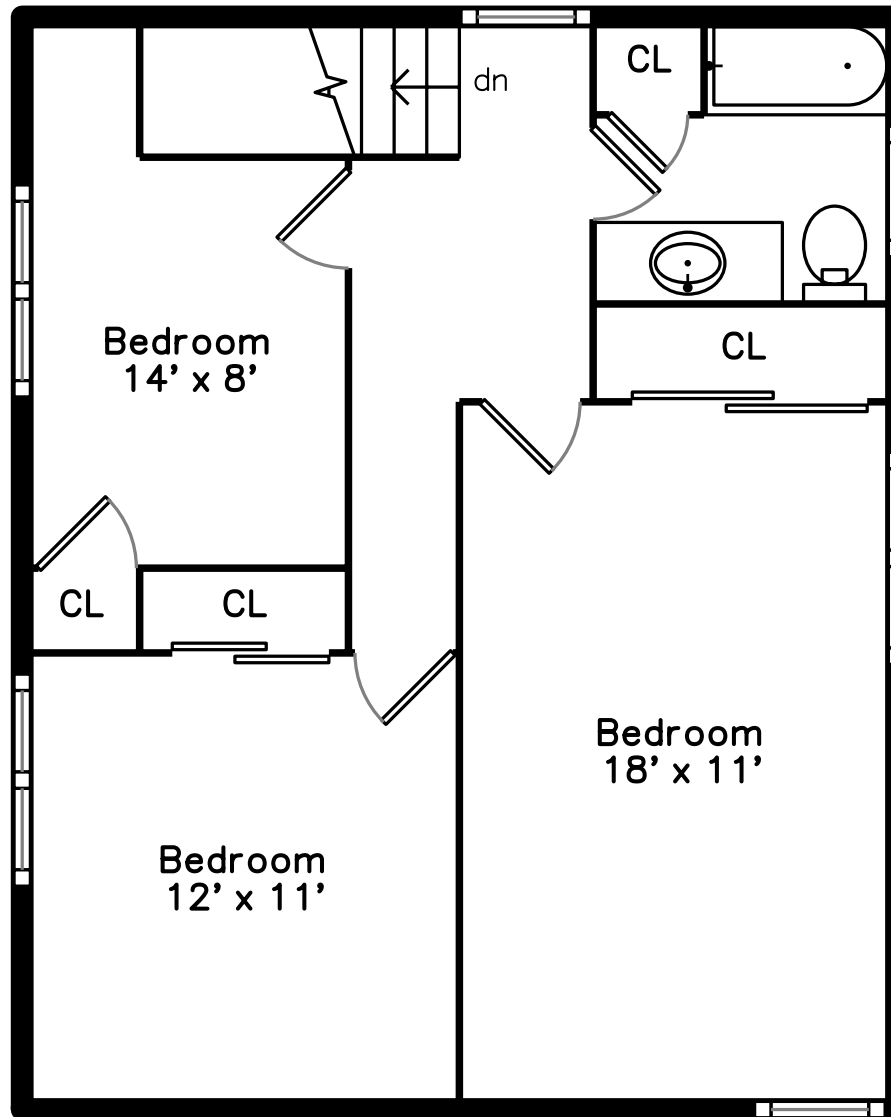

Upper

Main

Basement

602 Beech Street
Boston, MA 02131

PicturePlan by  vis-home

Measurements may not be 100% accurate.
Floor plans are provided for convenience only.
Room sizes are not used to calculate area.

Upper

Main

Basement

Outside

Outside

Backyard

Backyard

Backyard

View

Foyer

Living Room

Living Room

Dining Room

Dining Room

Kitchen

Kitchen

Powder

Bedroom

Bedroom

Bathroom

Bedroom

Bedroom

Deck