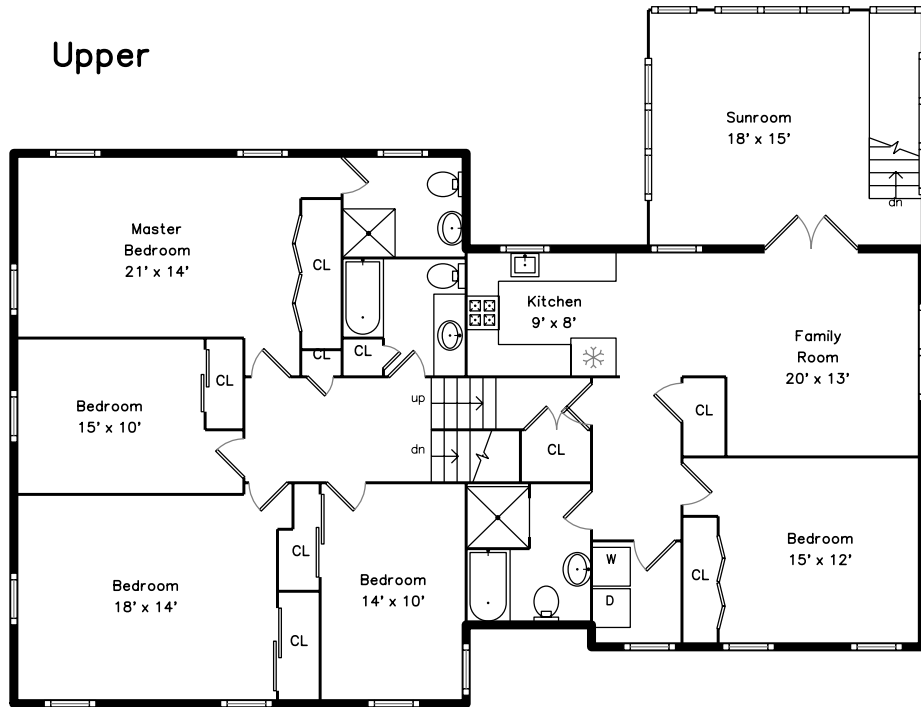

Upper

Main

153 Weatherbee Drive
Westwood, MA 02090

PicturePlan by  vis-home

Measurements may not be 100% accurate.
Floor plans are provided for convenience only.
Room sizes are not used to calculate area.

Backyard

Backyard

Living Room

Living Room

Dining Room

Kitchen

Kitchen

Kitchen

Kitchen

Den

Recreation Room

Recreation Room

Recreation Room

Kitchen

Family Room

Family Room

Sunroom

Sunroom

Bedroom

Bedroom

Bedroom

Master Bedroom

Bathroom