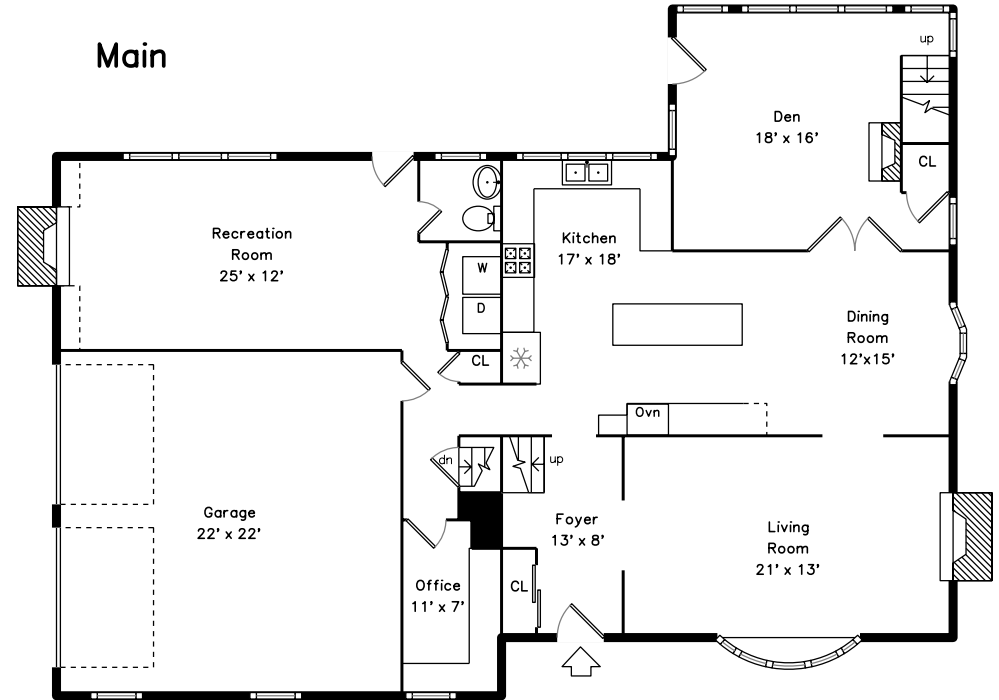

Upper

Main

153 Weatherbee Drive
Westwood, MA 02090

PicturePlan by  vis-home

Measurements may not be 100% accurate.
Floor plans are provided for convenience only.
Room sizes are not used to calculate area.

Upper

Main

Outside

Outside

Outside

Backyard

Backyard

Backyard

Backyard

Backyard

Living Room

Living Room

Dining Room

Kitchen

Kitchen

Kitchen

Kitchen

Den

Recreation Room

Recreation Room

Recreation Room

Kitchen

Family Room

Family Room