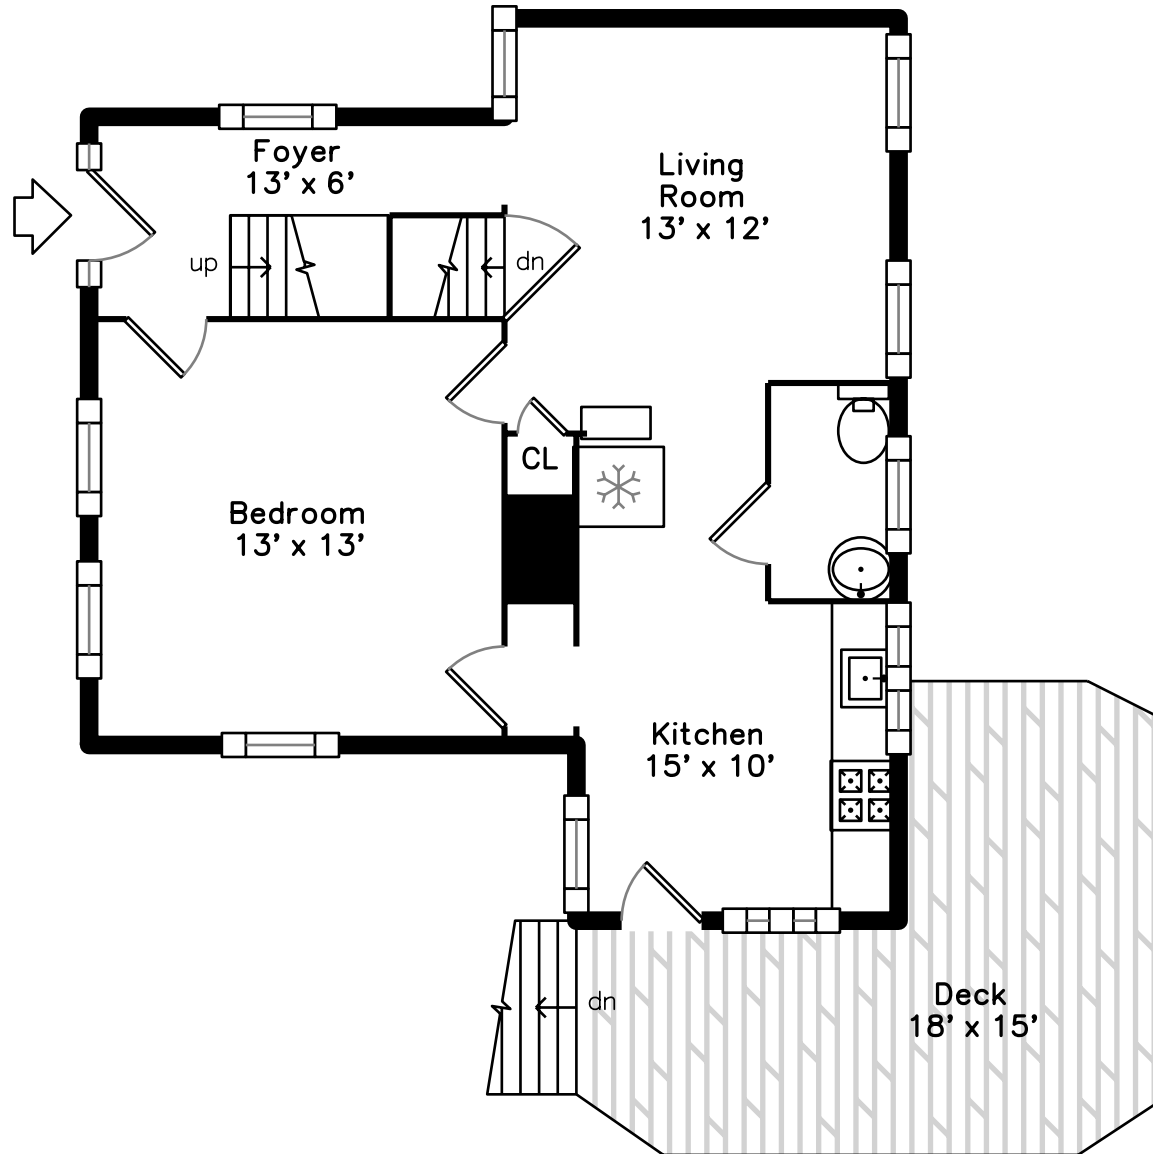

22 Upper

24 Main

22 Main

22 Summer Street Ashland, MA 01721

PicturePlan by  vis-home

Measurements may not be 100% accurate.
Floor plans are provided for convenience only.
Room sizes are not used to calculate area.

22 Upper

22 Main

24 Main

Outside

Outside

Outside

Outside

Foyer

Living Room

Living Room

Kitchen

Kitchen

Kitchen

Bedroom

Bedroom

Bathroom

Deck

Deck

Living Room

Kitchen

Bedroom

Bathroom

Bedroom

Bedroom