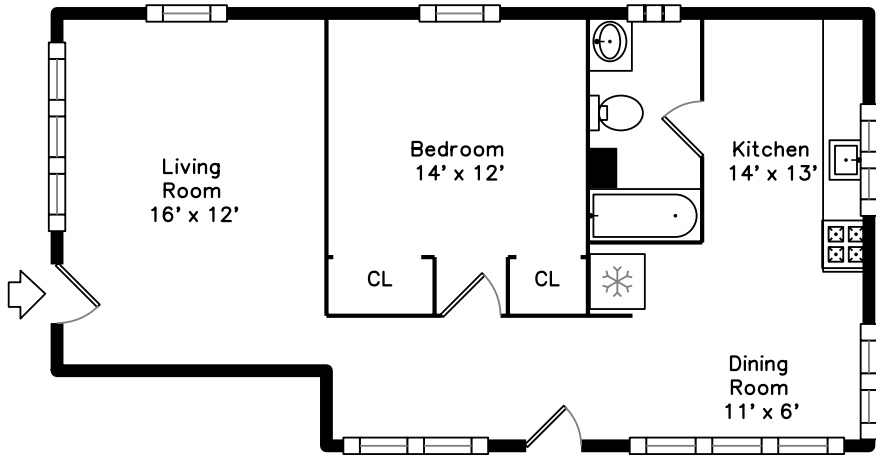

22 Upper

24 Main

22 Main

22 Summer Street Ashland, MA 01721

PicturePlan by  vis-home

Measurements may not be 100% accurate.
Floor plans are provided for convenience only.
Room sizes are not used to calculate area.

22 Upper

22 Main

24 Main

Outside

Outside

Outside

Outside

Foyer

Living Room

Living Room

Kitchen

Kitchen

Kitchen

Bedroom

Bedroom

Bathroom

Deck

Deck

Living Room

Kitchen

Bedroom

Bathroom

Bedroom

Bedroom