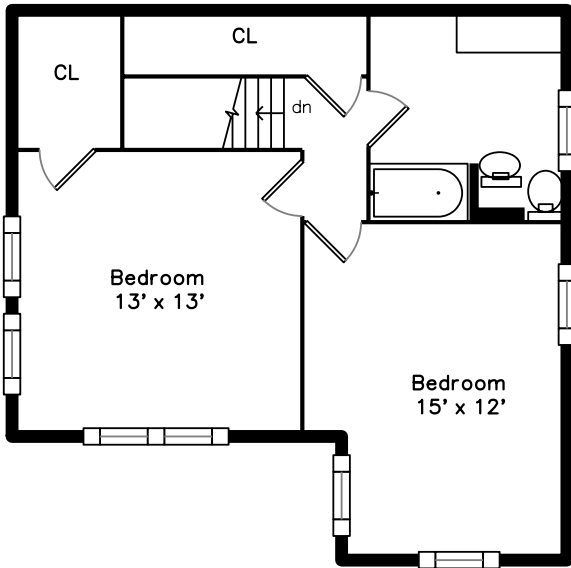

22 Upper

24 Main

22 Main

22 Summer Street Ashland, MA 01721

PicturePlan by  vis-home

Measurements may not be 100% accurate.
Floor plans are provided for convenience only.
Room sizes are not used to calculate area.

22 Upper

22 Main

24 Main

Outside

Outside

Outside

Outside

Foyer

Living Room

Living Room

Kitchen

Kitchen

Kitchen

Bedroom

Bedroom

Bathroom

Deck

Deck

Living Room

Kitchen

Bedroom

Bathroom

Bedroom

Bedroom