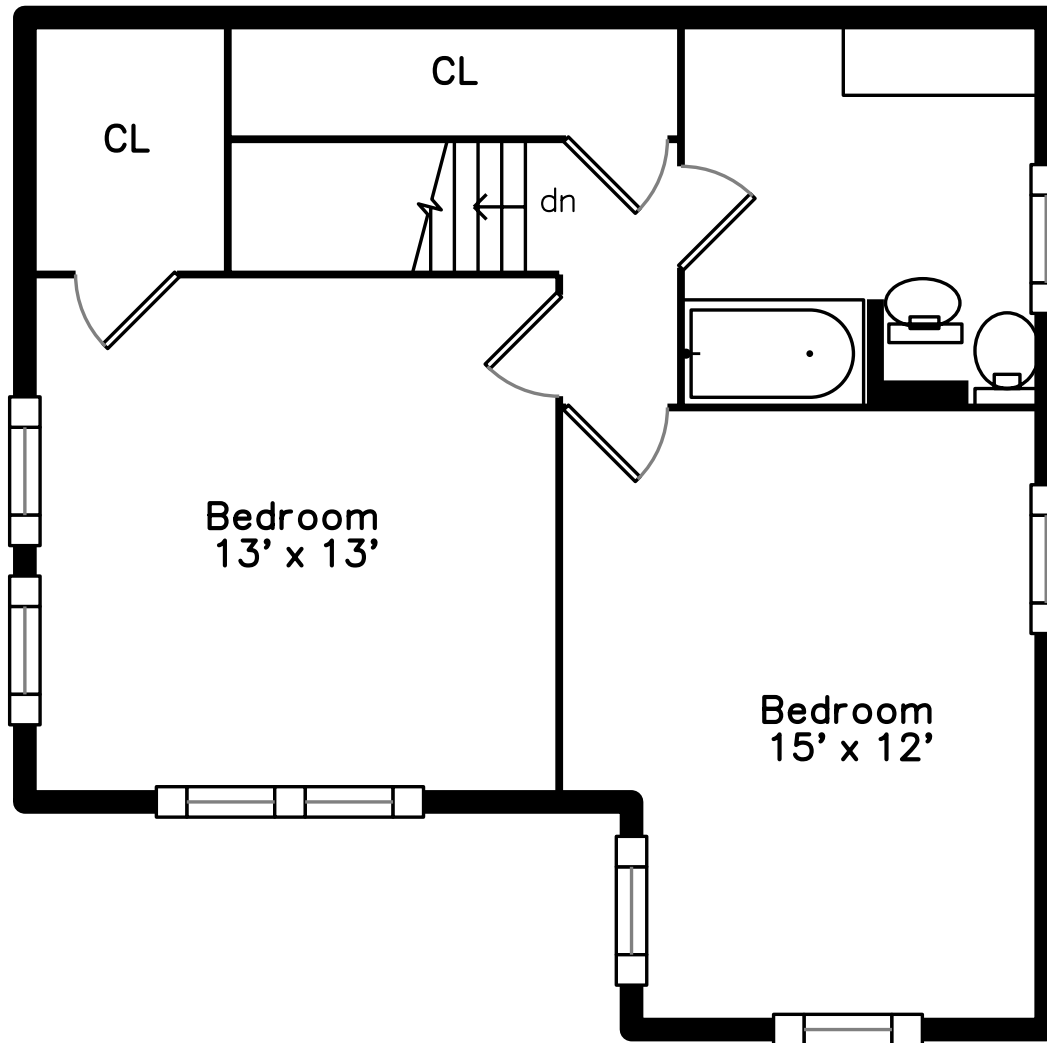

22 Upper

24 Main

22 Main

22 Summer Street Ashland, MA 01721

PicturePlan by  vis-home

Measurements may not be 100% accurate.
Floor plans are provided for convenience only.
Room sizes are not used to calculate area.

22 Upper

22 Main

24 Main

Outside

Outside

Outside

Outside

Foyer

Living Room

Living Room

Kitchen

Kitchen

Kitchen

Bedroom

Bedroom

Bathroom

Deck

Deck

Living Room

Kitchen

Bedroom

Bathroom

Bedroom

Bedroom