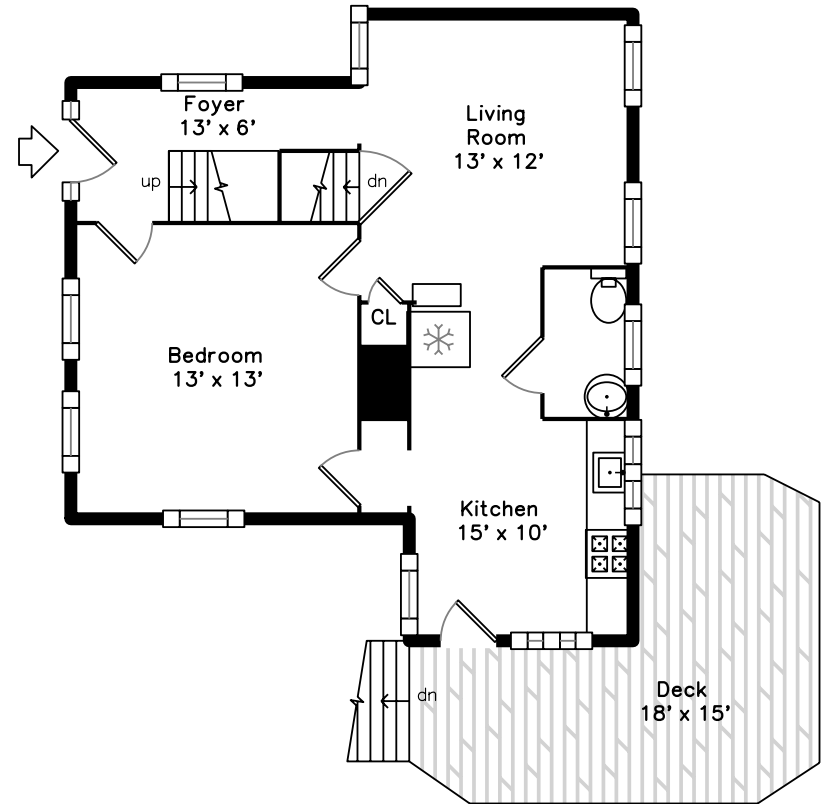

22 Upper

24 Main

22 Main

22 Summer Street Ashland, MA 01721

PicturePlan by  vis-home

Measurements may not be 100% accurate.
Floor plans are provided for convenience only.
Room sizes are not used to calculate area.

22 Upper

22 Main

24 Main

Outside

Outside

Outside

Outside

Foyer

Living Room

Living Room

Kitchen

Kitchen

Kitchen

Bedroom

Bedroom

Bathroom

Deck

Deck

Living Room

Kitchen

Bedroom

Bathroom

Bedroom

Bedroom