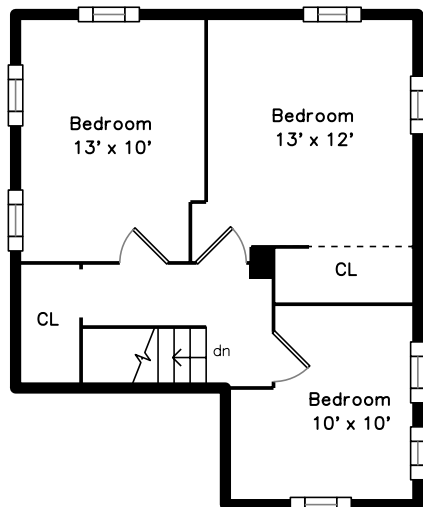

Upper

Lower

Main

13 Braunecker Avenue
Kingston, MA 02364

PicturePlan by  vis-home

Measurements may not be 100% accurate.
Floor plans are provided for convenience only.
Room sizes are not used to calculate area.

Upper

Main

Lower

Outside

Outside

Outside

Outside

Outside

View

View

View

View

Living Room

Living Room

Living Room

Kitchen

Bedroom