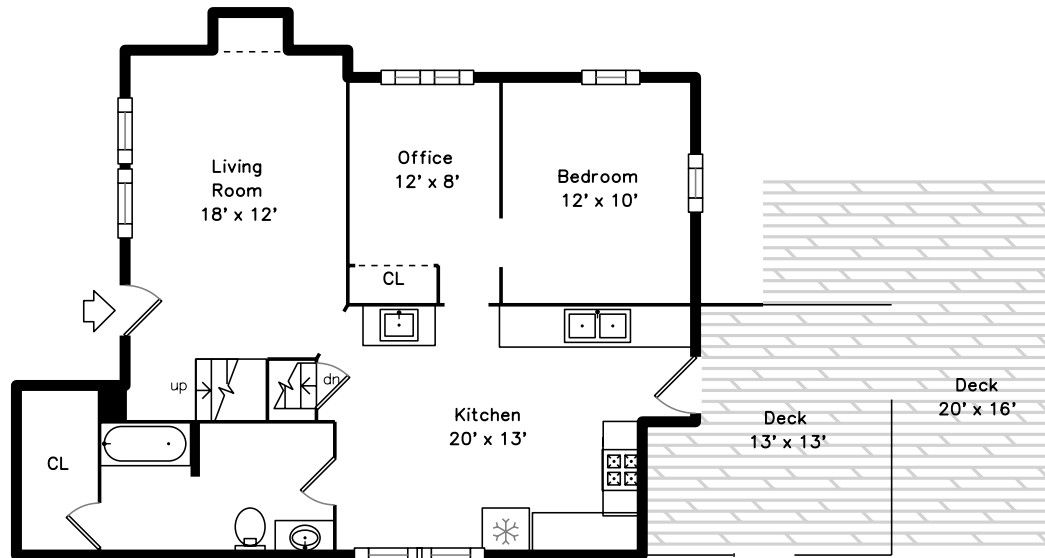

Upper

Lower

Main

13 Braunecker Avenue
Kingston, MA 02364

PicturePlan by  vis-home

Measurements may not be 100% accurate.
Floor plans are provided for convenience only.
Room sizes are not used to calculate area.

Upper

Main

Lower

Outside

Outside

Outside

Outside

Outside

View

View

View

View

Living Room

Living Room

Living Room

Kitchen

Bedroom