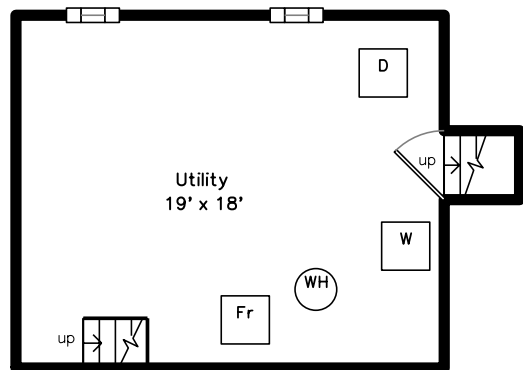

Upper

Lower

Main

13 Braunecker Avenue
Kingston, MA 02364

PicturePlan by  vis-home

Measurements may not be 100% accurate.
Floor plans are provided for convenience only.
Room sizes are not used to calculate area.

Upper

Main

Lower

Outside

Outside

Outside

Outside

Outside