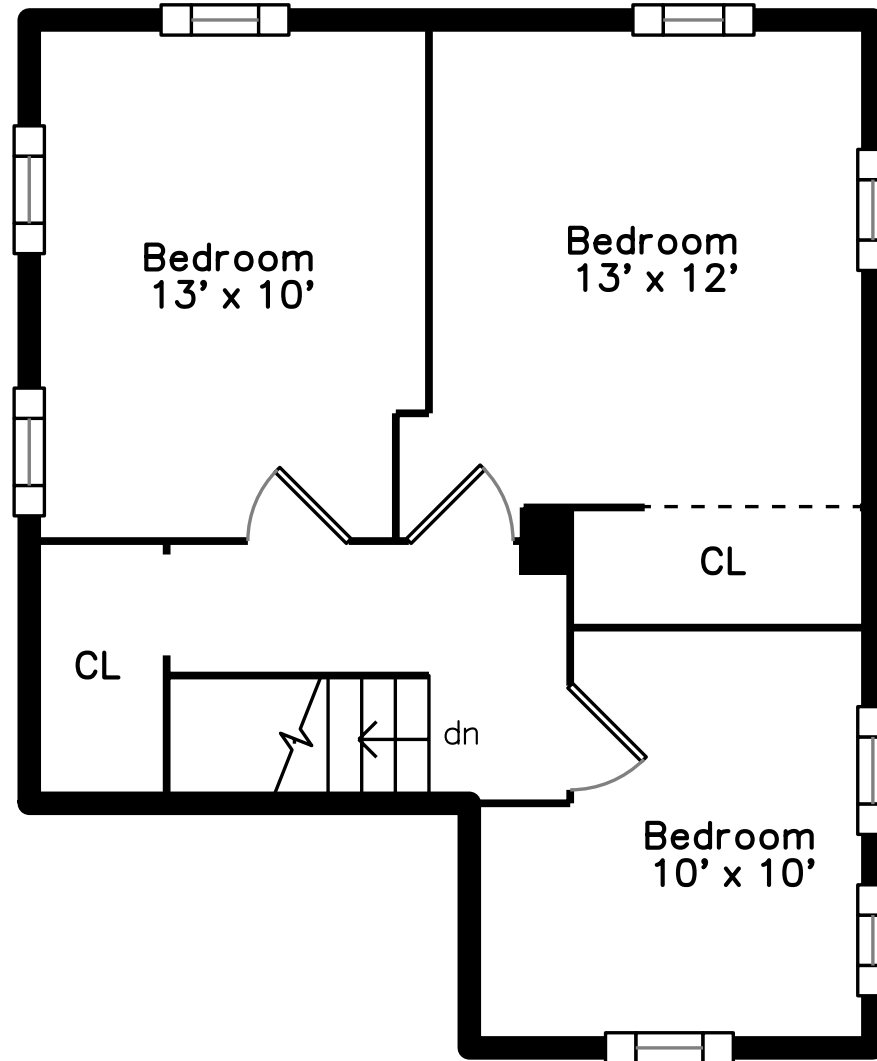

Upper

Lower

Main

13 Braunecker Avenue
Kingston, MA 02364

PicturePlan by  vis-home

Measurements may not be 100% accurate.
Floor plans are provided for convenience only.
Room sizes are not used to calculate area.

Upper

Main

Lower

Outside

Outside

Outside

Outside

Outside

View

View

View

View

Living Room

Living Room

Living Room

Kitchen

Office

Bedroom

Bedroom

Bedroom

Bathroom

Bathroom

Deck

Deck