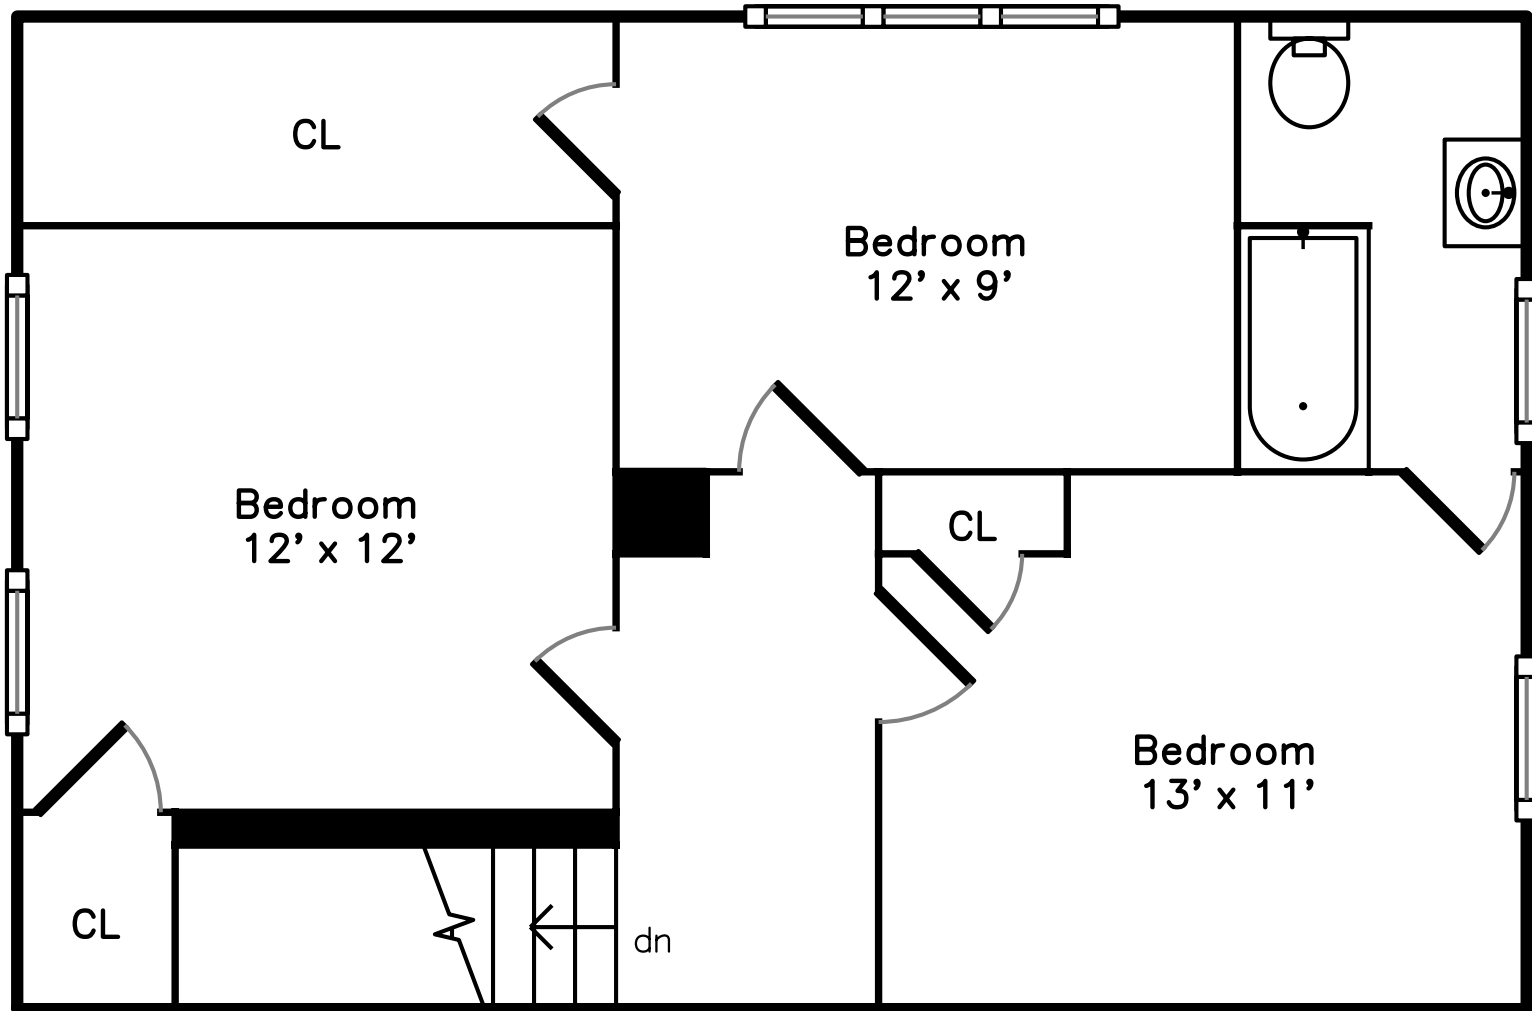

Upper

Main

**4 Hampstead Street
Methuen, MA 01844**

PicturePlan(tm) by Vis-Home(C) 2016
Measurements may not be 100% accurate.
Floor plans are provided for convenience only.
Room sizes are not used to calculate area.

Upper

Main

Outside

Outside

Outside

Outside

Outside

Outside

Foyer

Living Room

Living Room

Dining Room

Dining Room

Kitchen

Kitchen

Family Room

Family Room

Bathroom

Deck

Bedroom

Bedroom

Bedroom

Bathroom