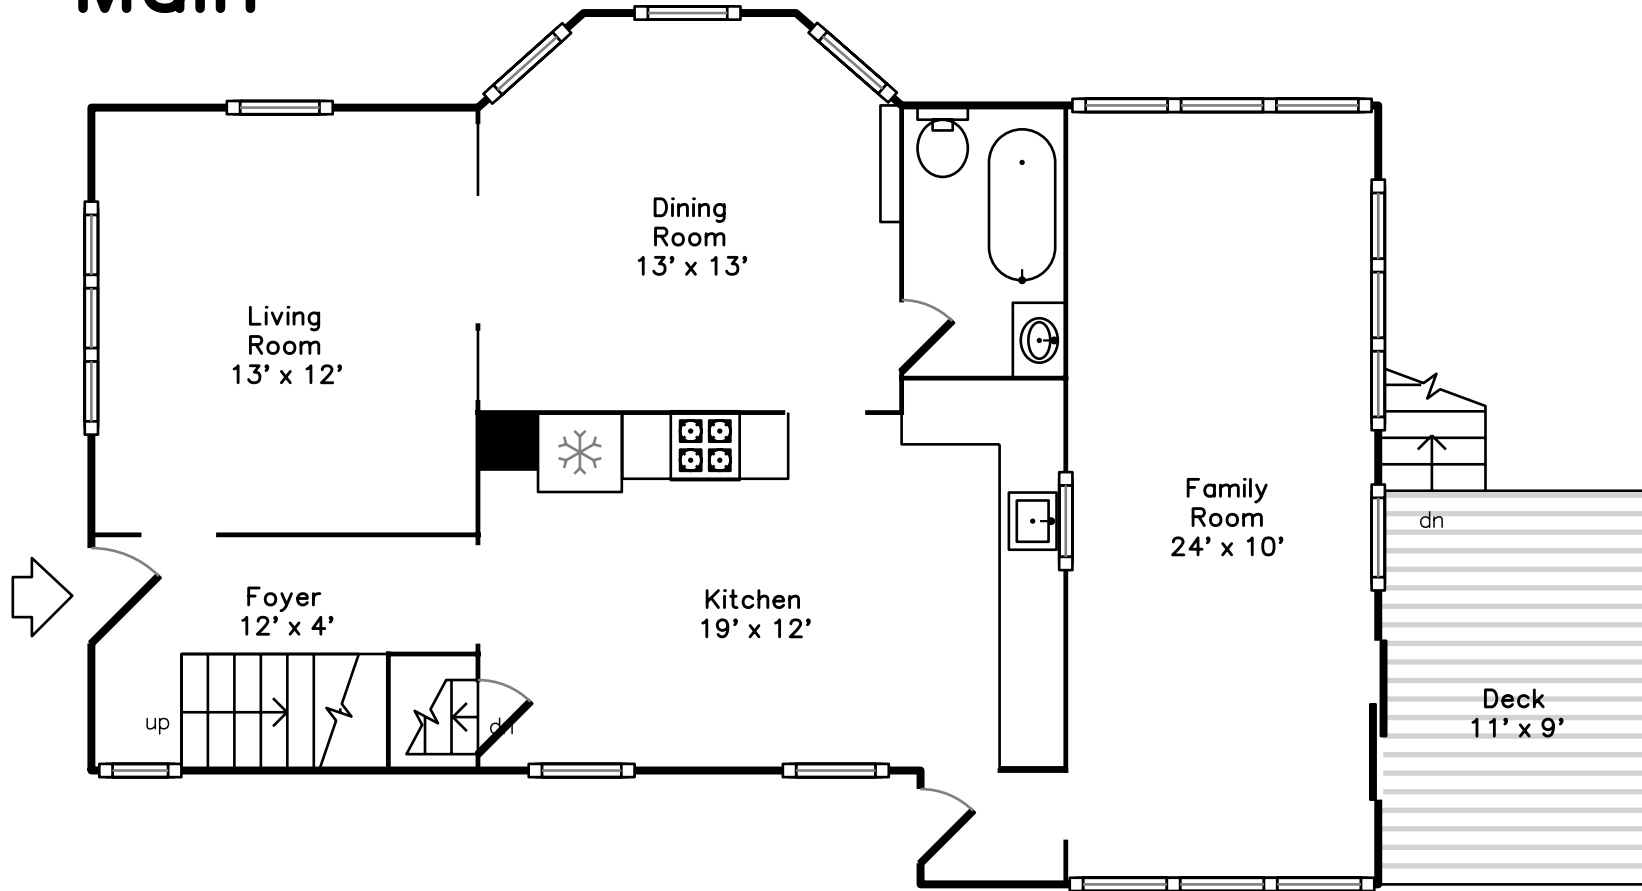

Upper

Main

**4 Hampstead Street
Methuen, MA 01844**

PicturePlan(tm) by Vis-Home(C) 2016
Measurements may not be 100% accurate.
Floor plans are provided for convenience only.
Room sizes are not used to calculate area.

Upper

Main

Outside

Outside

Outside

Outside

Outside

Outside

Foyer

Living Room

Living Room

Dining Room

Dining Room

Kitchen

Kitchen

Family Room

Family Room

Bathroom

Deck

Bedroom

Bedroom

Bedroom

Bathroom