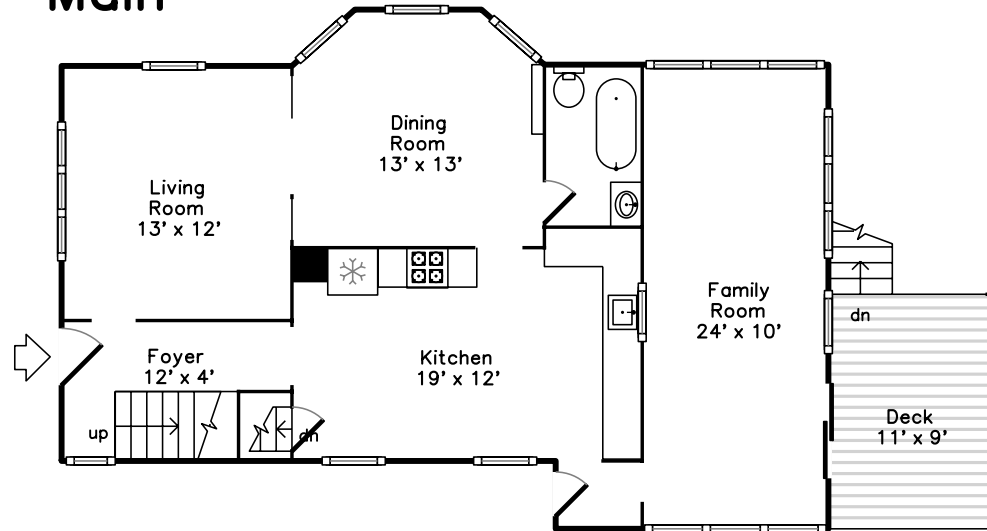

Upper

Main

**4 Hampstead Street
Methuen, MA 01844**

PicturePlan(tm) by Vis-Home(C) 2016
Measurements may not be 100% accurate.
Floor plans are provided for convenience only.
Room sizes are not used to calculate area.

Upper

Main

Outside

Outside

Outside

Outside

Outside

Outside

Foyer

Living Room

Living Room

Dining Room

Dining Room

Kitchen

Kitchen

Family Room

Family Room

Bathroom

Deck

Bedroom

Bedroom

Bedroom

Bathroom