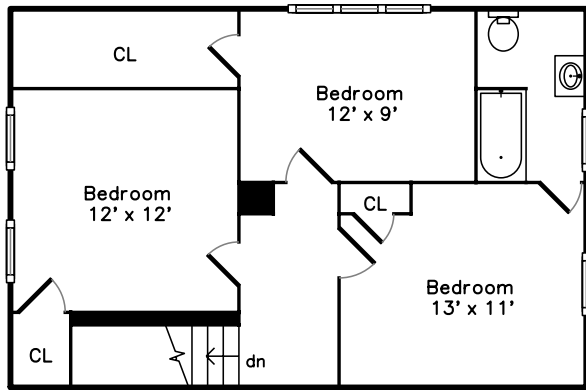

Upper

Main

**4 Hampstead Street
Methuen, MA 01844**

PicturePlan(tm) by Vis-Home(C) 2016
Measurements may not be 100% accurate.
Floor plans are provided for convenience only.
Room sizes are not used to calculate area.

Upper

Main

Outside

Outside

Outside

Outside

Outside

Outside

Foyer

Living Room

Living Room

Dining Room

Dining Room

Kitchen

Kitchen

Family Room

Family Room

Bathroom

Deck

Bedroom

Bedroom

Bedroom

Bathroom