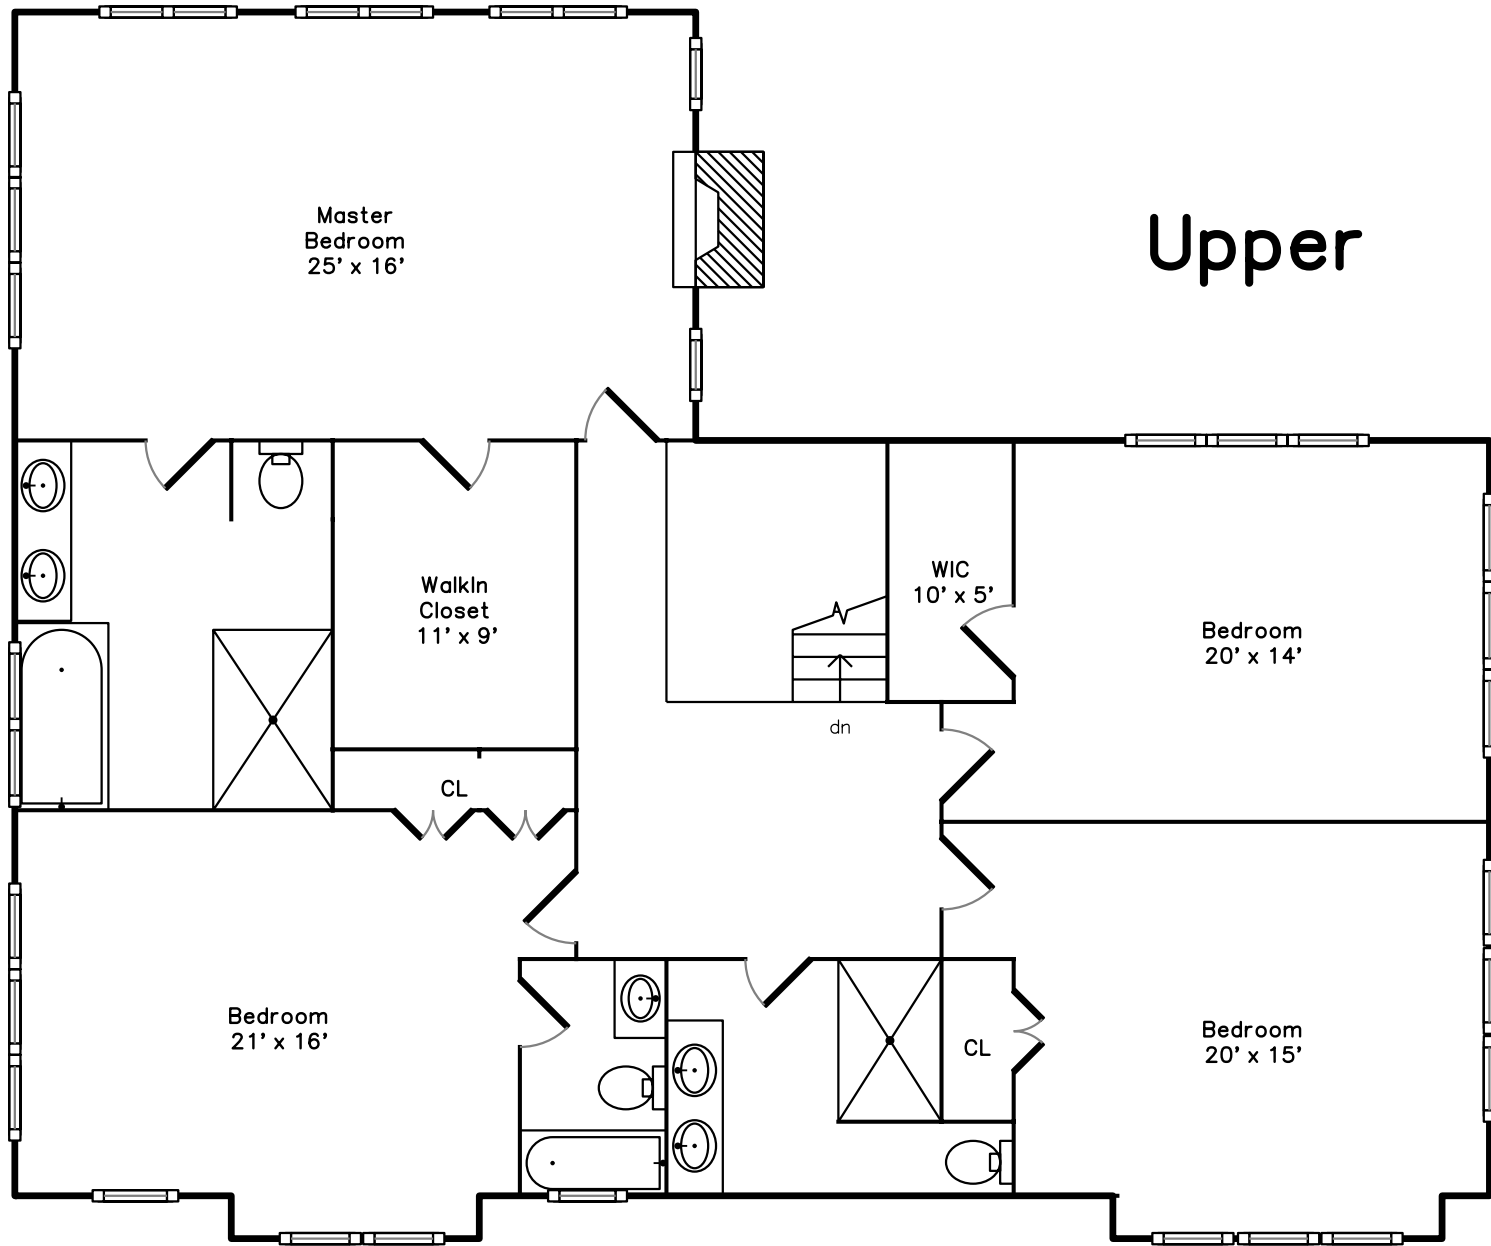

**57 Cleveland Road
Brookline, MA 02467**

PicturePlan(tm) by Vis-Home(C) 2016
Measurements may not be 100% accurate.
Floor plans are provided for convenience only.
Room sizes are not used to calculate area.

Upper

Main

Lower

3D View – TopDown

3D View – TopDown

3D View – TopDown