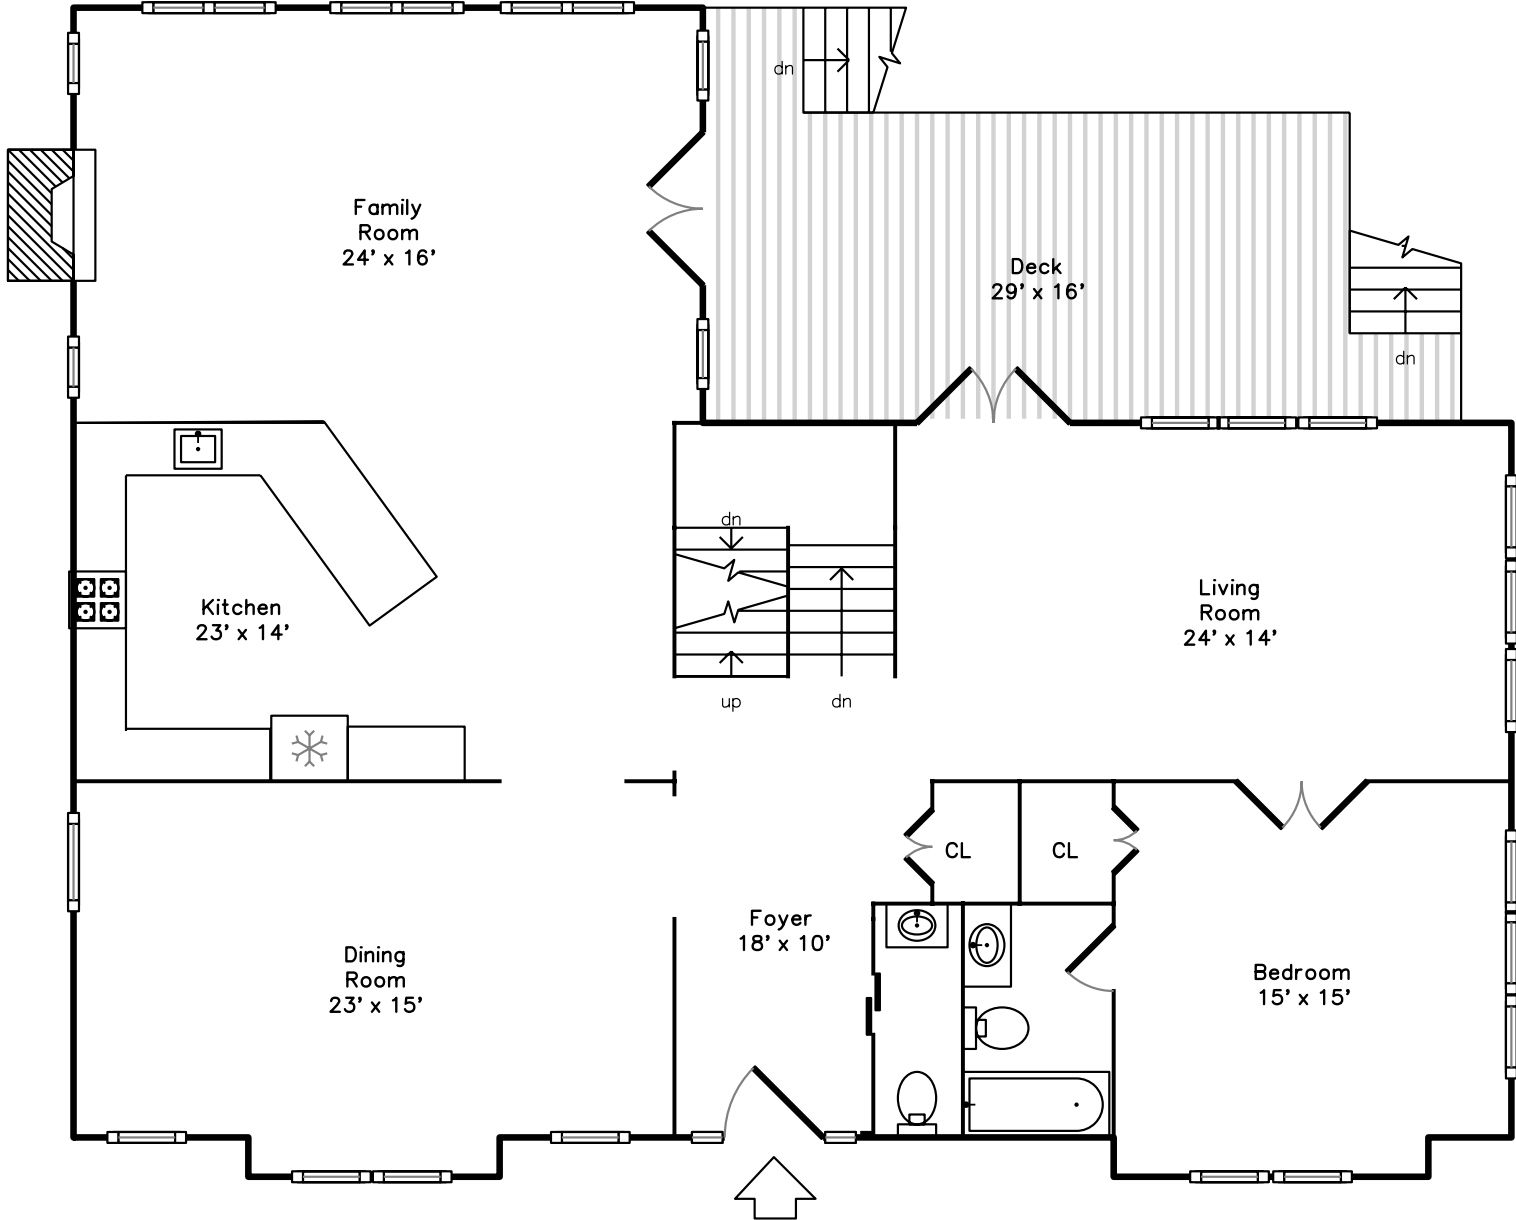

**57 Cleveland Road
Brookline, MA 02467**

PicturePlan(tm) by Vis-Home(C) 2016
Measurements may not be 100% accurate.
Floor plans are provided for convenience only.
Room sizes are not used to calculate area.

Upper

Main

Lower

3D View – TopDown

3D View – TopDown

3D View – TopDown