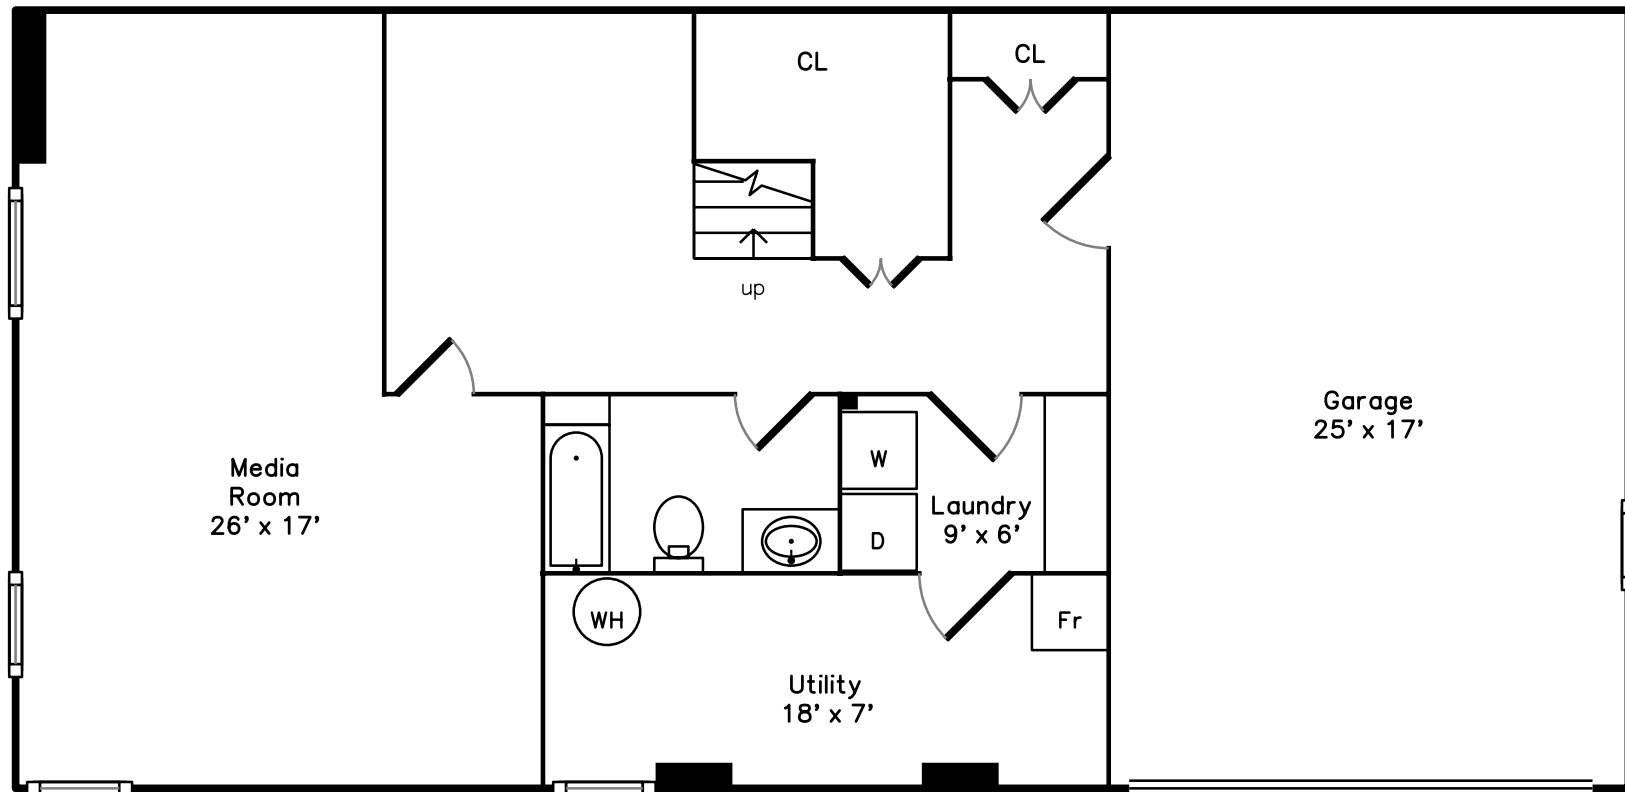

**57 Cleveland Road
Brookline, MA 02467**

PicturePlan(tm) by Vis-Home(C) 2016
Measurements may not be 100% accurate.
Floor plans are provided for convenience only.
Room sizes are not used to calculate area.

Upper

Main

Lower

3D View – TopDown

3D View – TopDown

3D View – TopDown