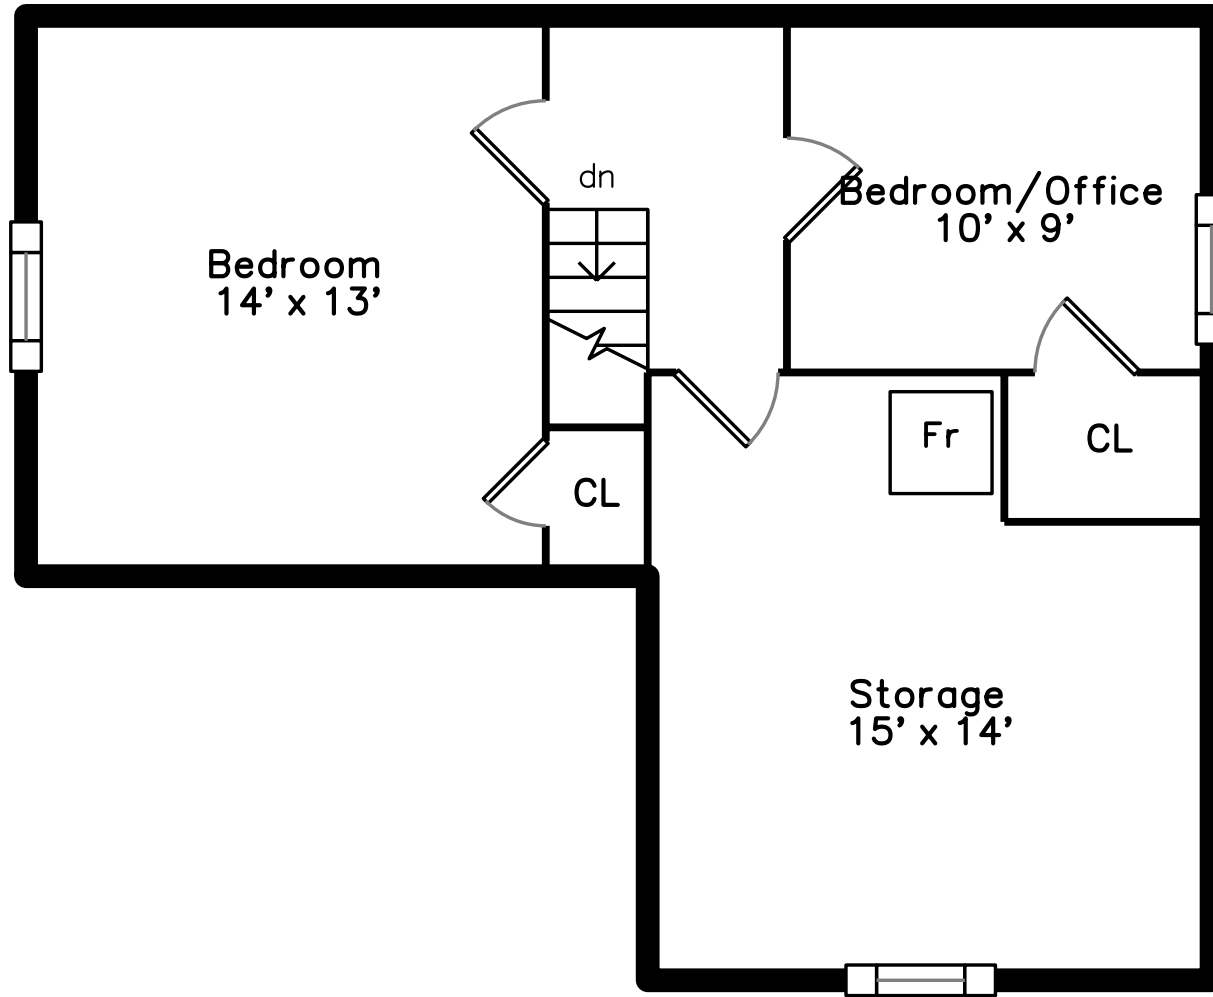

Top

Main

Upper

7 Fletcher Terrace Watertown, MA 02472

PicturePlan by  vis-home

Measurements may not be 100% accurate.

Floor plans are provided for convenience only.

Room sizes are not used to calculate area.

Top

Upper

Main

Outside

Outside

Outside

Outside

Foyer

Bathroom

Landing

Master Bedroom

Master Bedroom

Master Bathroom

Master Bathroom

Bedroom

Bedroom

Bathroom

Bathroom

Bedroom

Bedroom

Bedroom

Bedroom

Utility