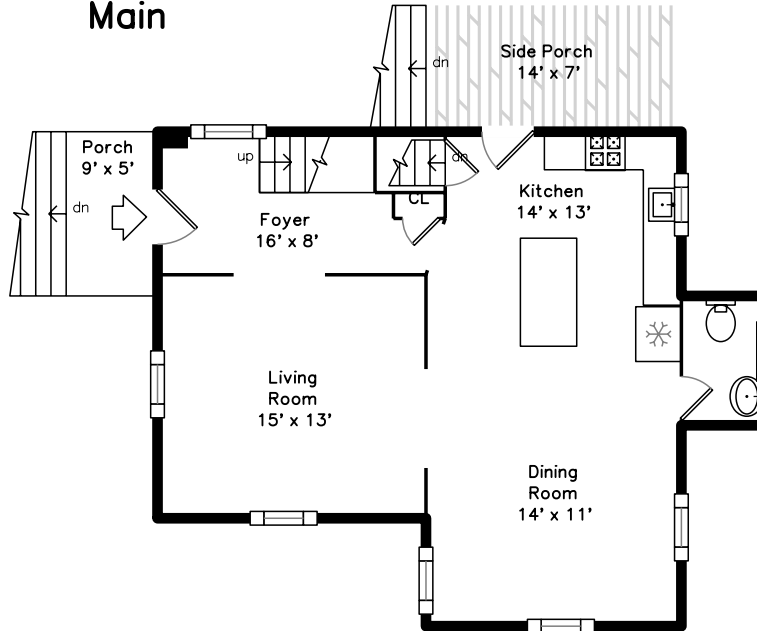

Top

Main

Upper

7 Fletcher Terrace Watertown, MA 02472

PicturePlan by  vis-home

Measurements may not be 100% accurate.

Floor plans are provided for convenience only.

Room sizes are not used to calculate area.

Top

Upper

Main

Outside

Outside

Outside

Outside

Foyer

Dining Room

Dining Room

Kitchen/ Dining

Kitchen/ Dining

Kitchen/ Dining

Kitchen/ Dining

Kitchen/ Dining

Kitchen/ Dining

Bathroom

Landing

Master Bedroom

Master Bedroom

Master Bathroom

Master Bathroom

Bedroom

Bedroom