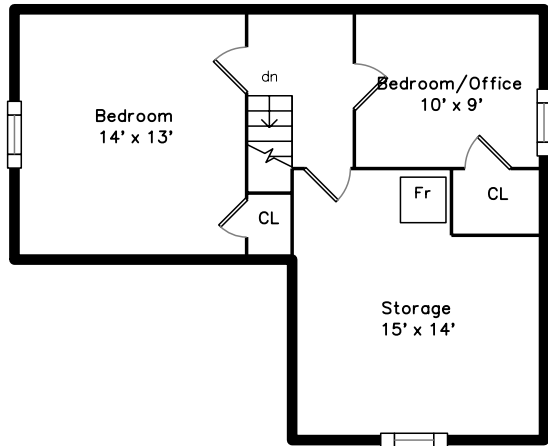

Top

Main

Upper

7 Fletcher Terrace Watertown, MA 02472

PicturePlan by  vis-home

Measurements may not be 100% accurate.

Floor plans are provided for convenience only.

Room sizes are not used to calculate area.

Top

Upper

Main

Outside

Outside

Outside

Outside

Foyer

Bathroom

Landing

Master Bedroom

Master Bedroom

Master Bathroom

Master Bathroom

Bedroom

Bedroom

Bathroom

Bathroom

Bedroom

Bedroom

Bedroom

Bedroom

Utility