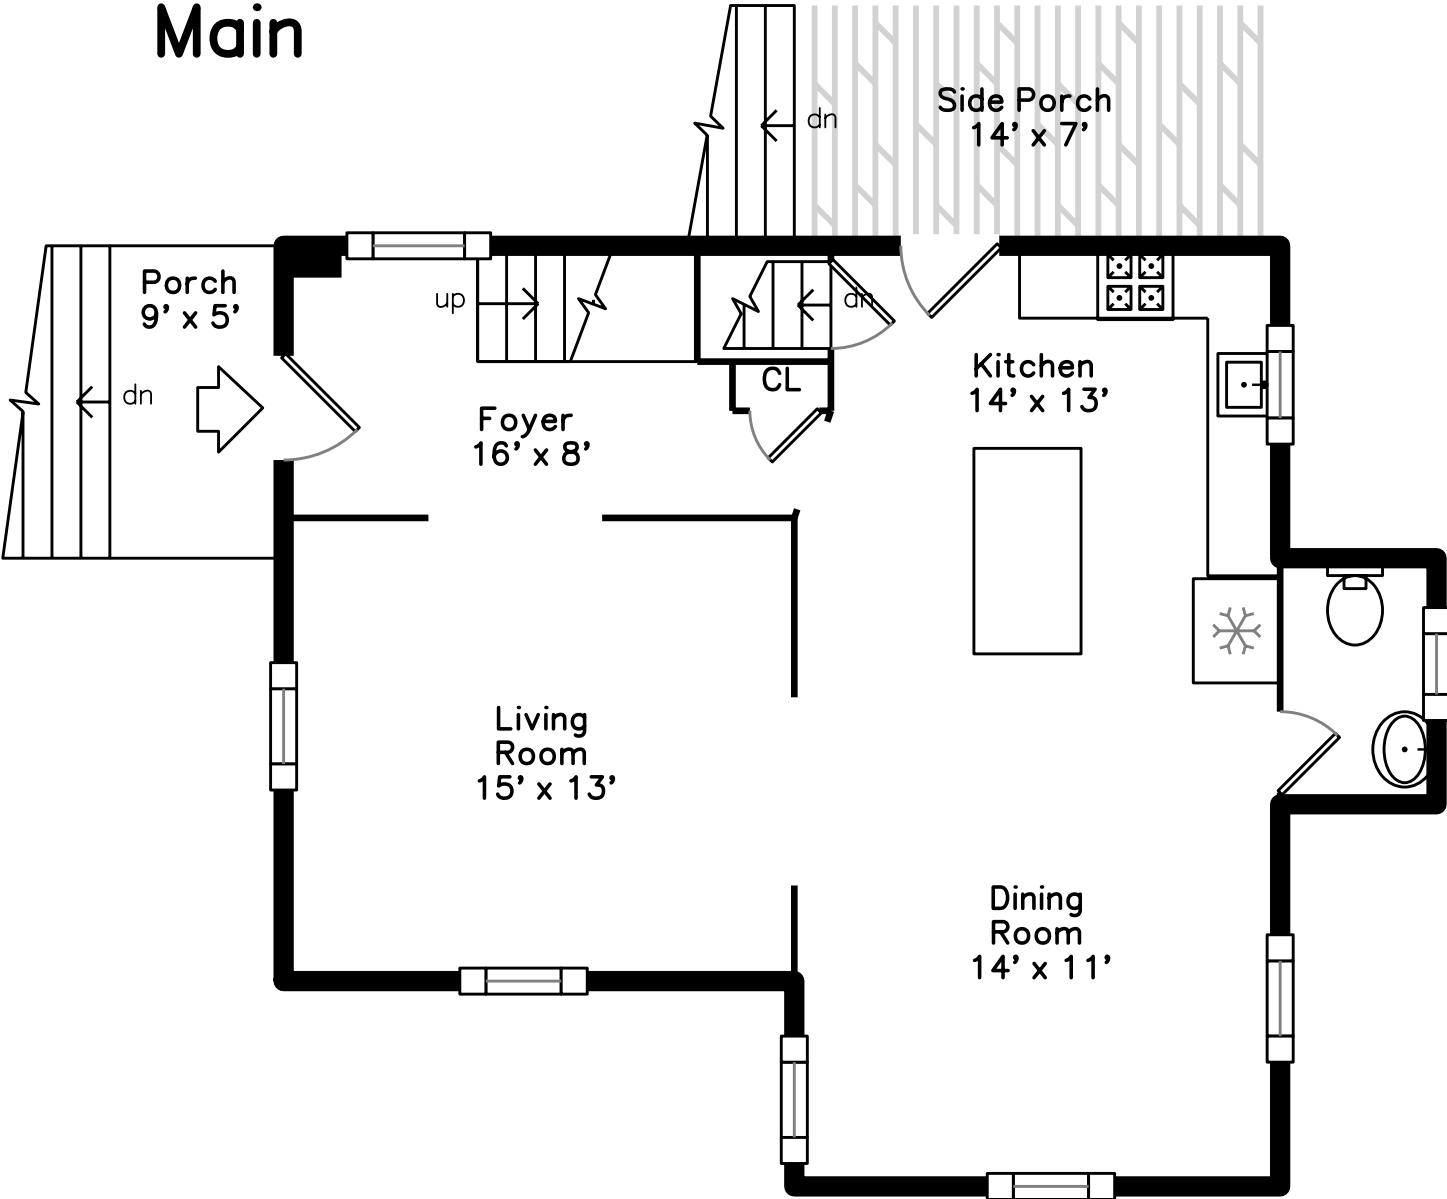

Top

Main

Upper

7 Fletcher Terrace Watertown, MA 02472

PicturePlan by  vis-home

Measurements may not be 100% accurate.

Floor plans are provided for convenience only.

Room sizes are not used to calculate area.

Top

Upper

Main

Outside

Outside

Outside

Outside

Foyer

Dining Room

Dining Room

Kitchen/ Dining

Kitchen/ Dining

Kitchen/ Dining

Kitchen/ Dining

Kitchen/ Dining

Kitchen/ Dining

Bathroom

Landing

Master Bedroom

Master Bedroom

Master Bathroom

Master Bathroom

Bedroom

Bedroom