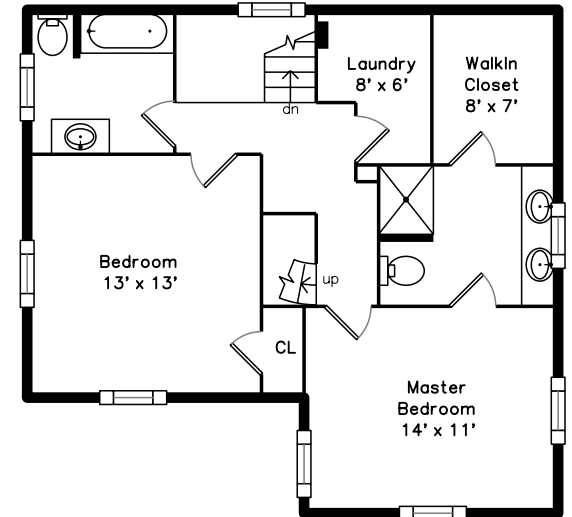

Top

Main

Upper

7 Fletcher Terrace Watertown, MA 02472

PicturePlan by  vis-home

Measurements may not be 100% accurate.

Floor plans are provided for convenience only.

Room sizes are not used to calculate area.

Top

Upper

Main

Outside

Outside

Outside

Outside

Foyer

Bathroom

Landing

Master Bedroom

Master Bedroom

Master Bathroom

Master Bathroom

Bedroom

Bedroom

Bathroom

Bathroom

Bedroom

Bedroom

Bedroom

Bedroom

Utility