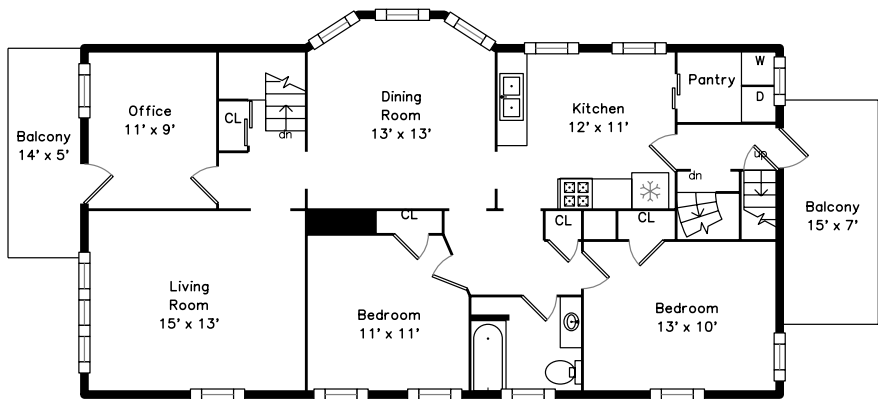

Top

Main

Upper

Basement

129 Redlands Road
Boston, MA 02132

PicturePlan by vis-home
Measurements may not be 100% accurate.
Floor plans are provided for convenience only.
Room sizes are not used to calculate area.

Top

Upper

Main

Basement

Outside

Outside

Outside

Deck

Living Room

Living Room

Kitchen

Kitchen

Kitchen

Bedroom

Bedroom

Bathroom

Deck

Living Room

Living Room

Kitchen

Kitchen

Bedroom

Office

Bathroom