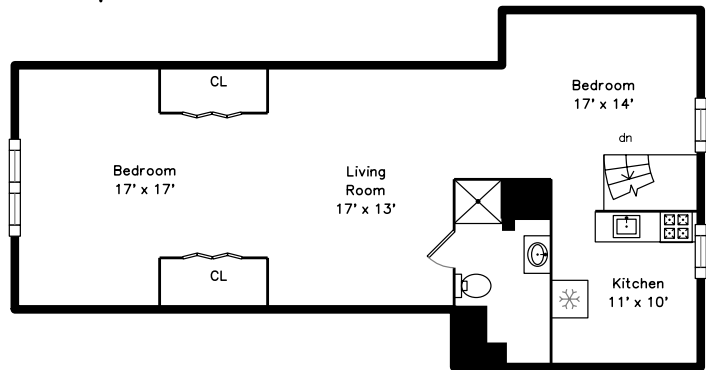

Top

Main

Upper

Basement

129 Redlands Road
Boston, MA 02132

PicturePlan by vis-home
Measurements may not be 100% accurate.
Floor plans are provided for convenience only.
Room sizes are not used to calculate area.

Top

Upper

Main

Basement

Outside

Outside

Outside

Deck

Living Room

Living Room

Kitchen

Kitchen

Kitchen

Bedroom

Bedroom

Bathroom

Deck

Living Room

Living Room

Kitchen

Kitchen

Bedroom

Office

Bathroom