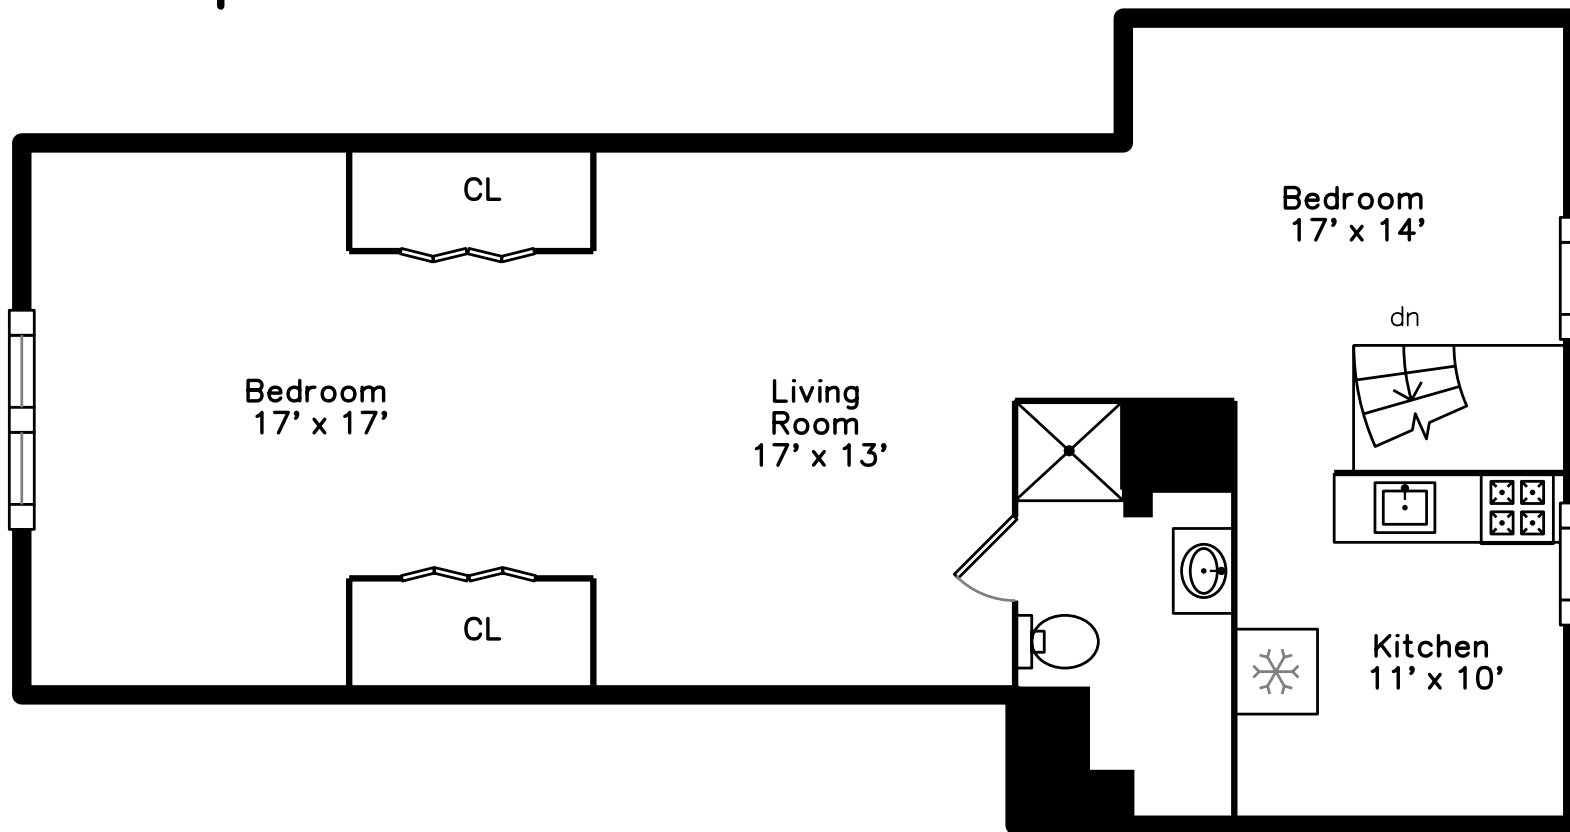

Top

Main

Upper

Basement

129 Redlands Road
Boston, MA 02132

PicturePlan by vis-home
Measurements may not be 100% accurate.
Floor plans are provided for convenience only.
Room sizes are not used to calculate area.

Top

Upper

Main

Basement

Outside

Outside

Outside

Deck

Living Room

Living Room

Kitchen

Kitchen

Kitchen

Bedroom

Bedroom

Bathroom

Deck

Living Room

Living Room

Kitchen

Kitchen

Bedroom

Office

Bathroom