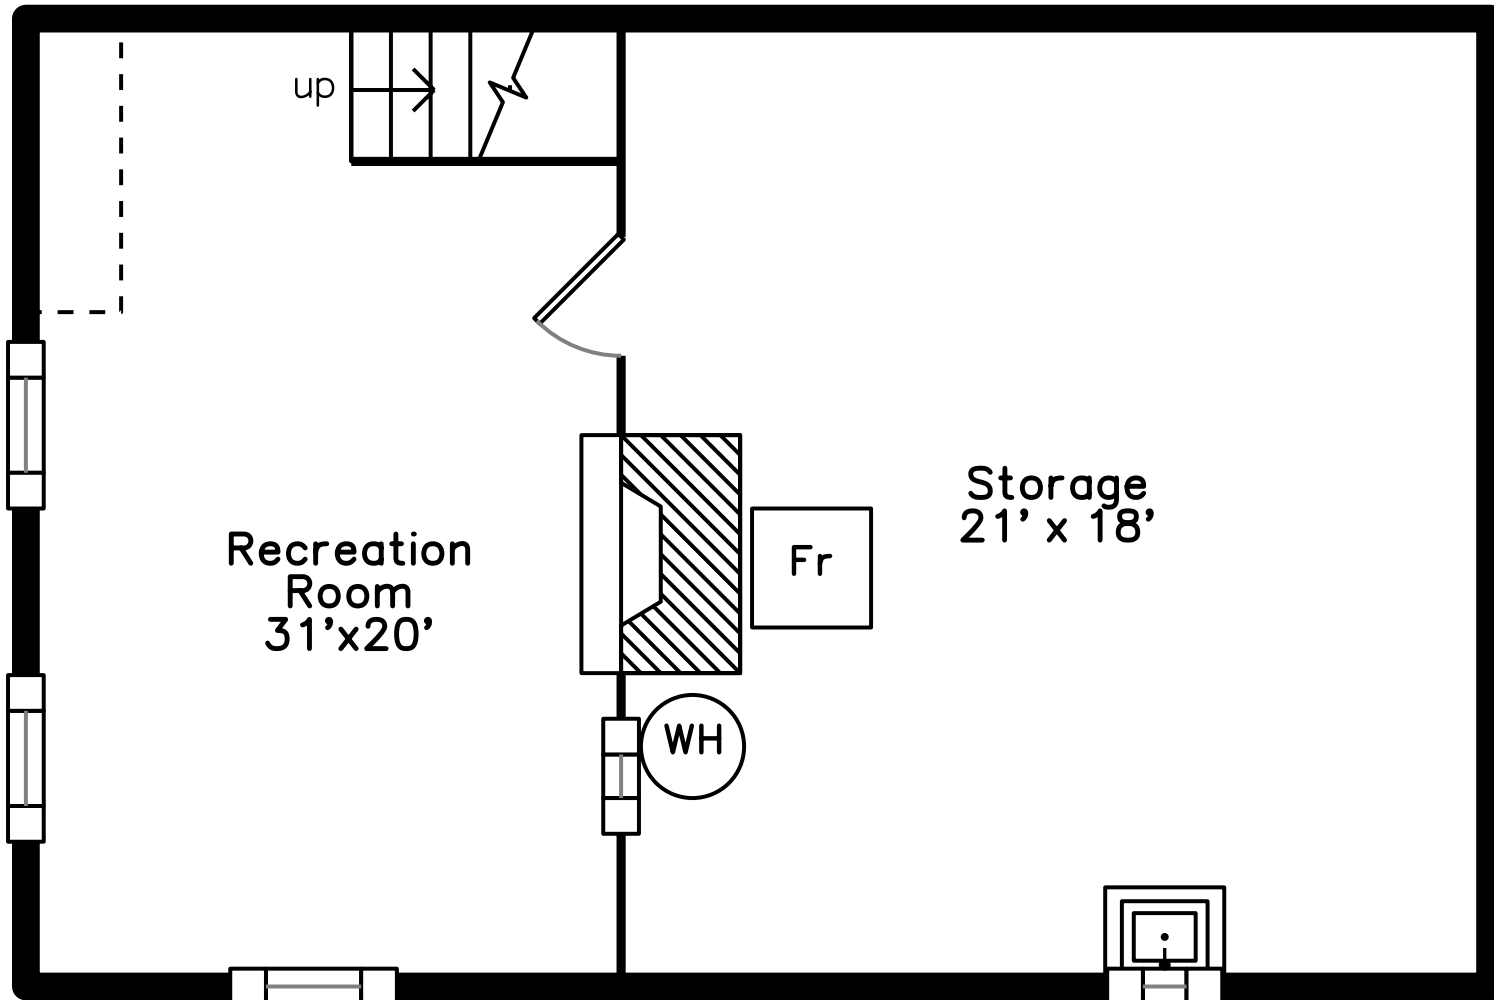

Upper

Main

Basement

**358 Newtonville Avenue
Newton, MA 02460**

PicturePlan by  **vis-home**
Measurements may not be 100% accurate.
Floor plans are provided for convenience only.
Room sizes are not used to calculate area.

Upper

Main

Basement

Outside

Outside

Backyard

Backyard

Backyard