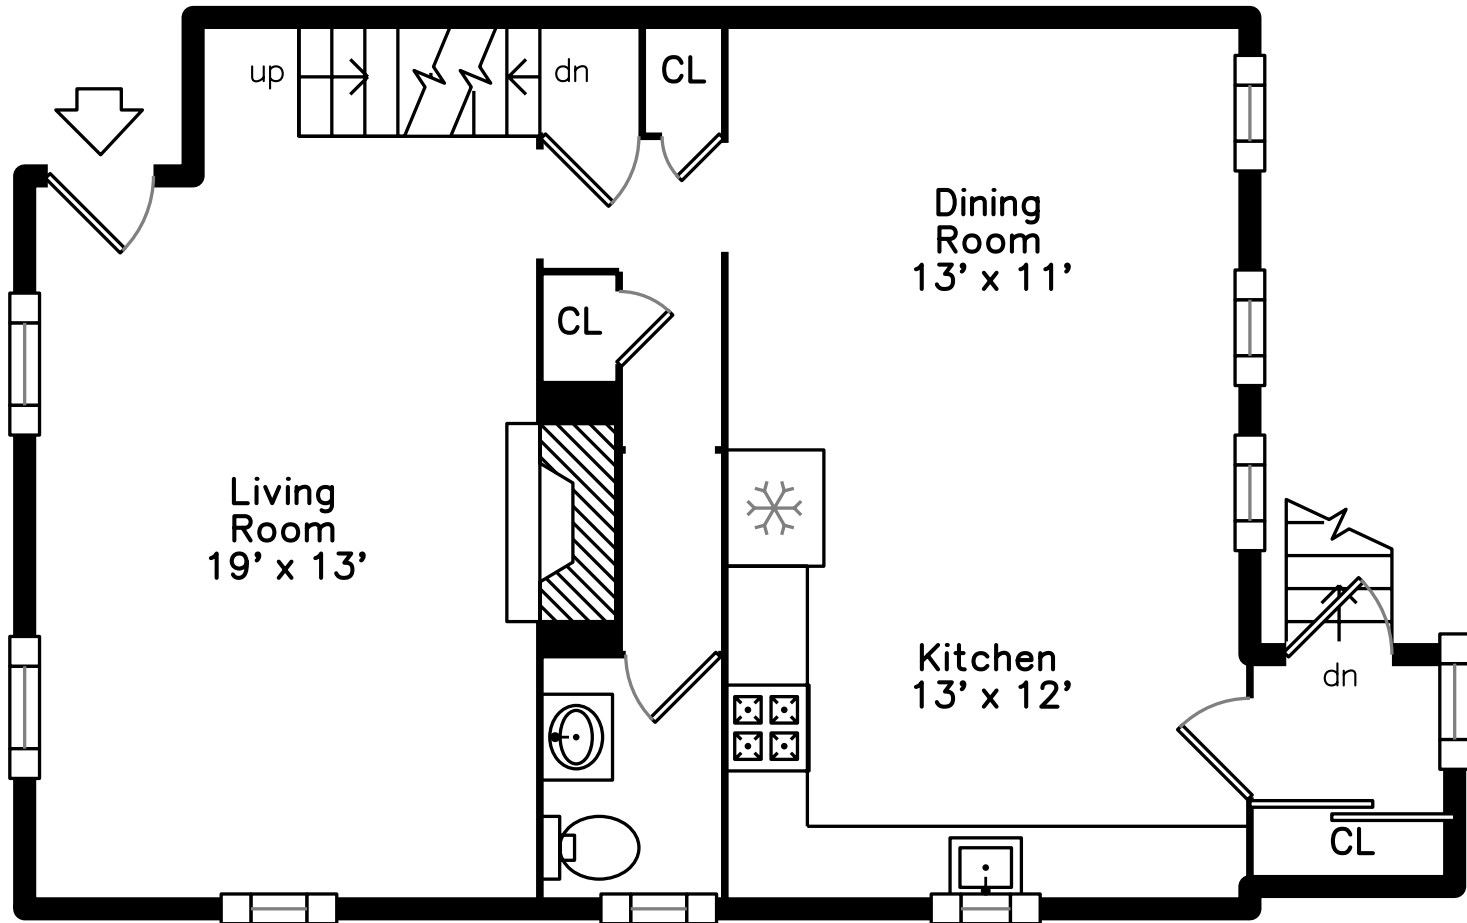

Upper

Main

Basement

**358 Newtonville Avenue
Newton, MA 02460**

PicturePlan by  **vis-home**
Measurements may not be 100% accurate.
Floor plans are provided for convenience only.
Room sizes are not used to calculate area.

Upper

Main

Basement

Outside

Outside

Backyard

Backyard

Backyard

Backyard

Backyard

Backyard

Garage

Garage

Living Room

Living Room

Living Room

Living Room

Living Room

Dining Room

Dining Room

Kitchen

Kitchen

Kitchen

Mud Room