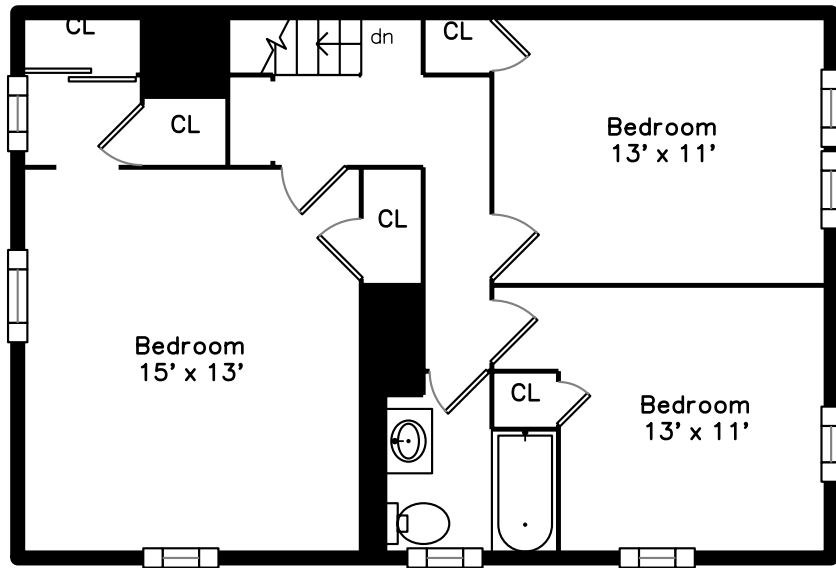

Upper

Main

Basement

**358 Newtonville Avenue
Newton, MA 02460**

PicturePlan by  **vis-home**
Measurements may not be 100% accurate.
Floor plans are provided for convenience only.
Room sizes are not used to calculate area.

Upper

Main

Basement

Outside

Outside

Backyard

Backyard

Backyard

Backyard

Backyard

Backyard

Garage

Garage

Living Room

Living Room

Living Room

Living Room

Living Room

Dining Room

Dining Room

Kitchen

Kitchen

Kitchen

Mud Room