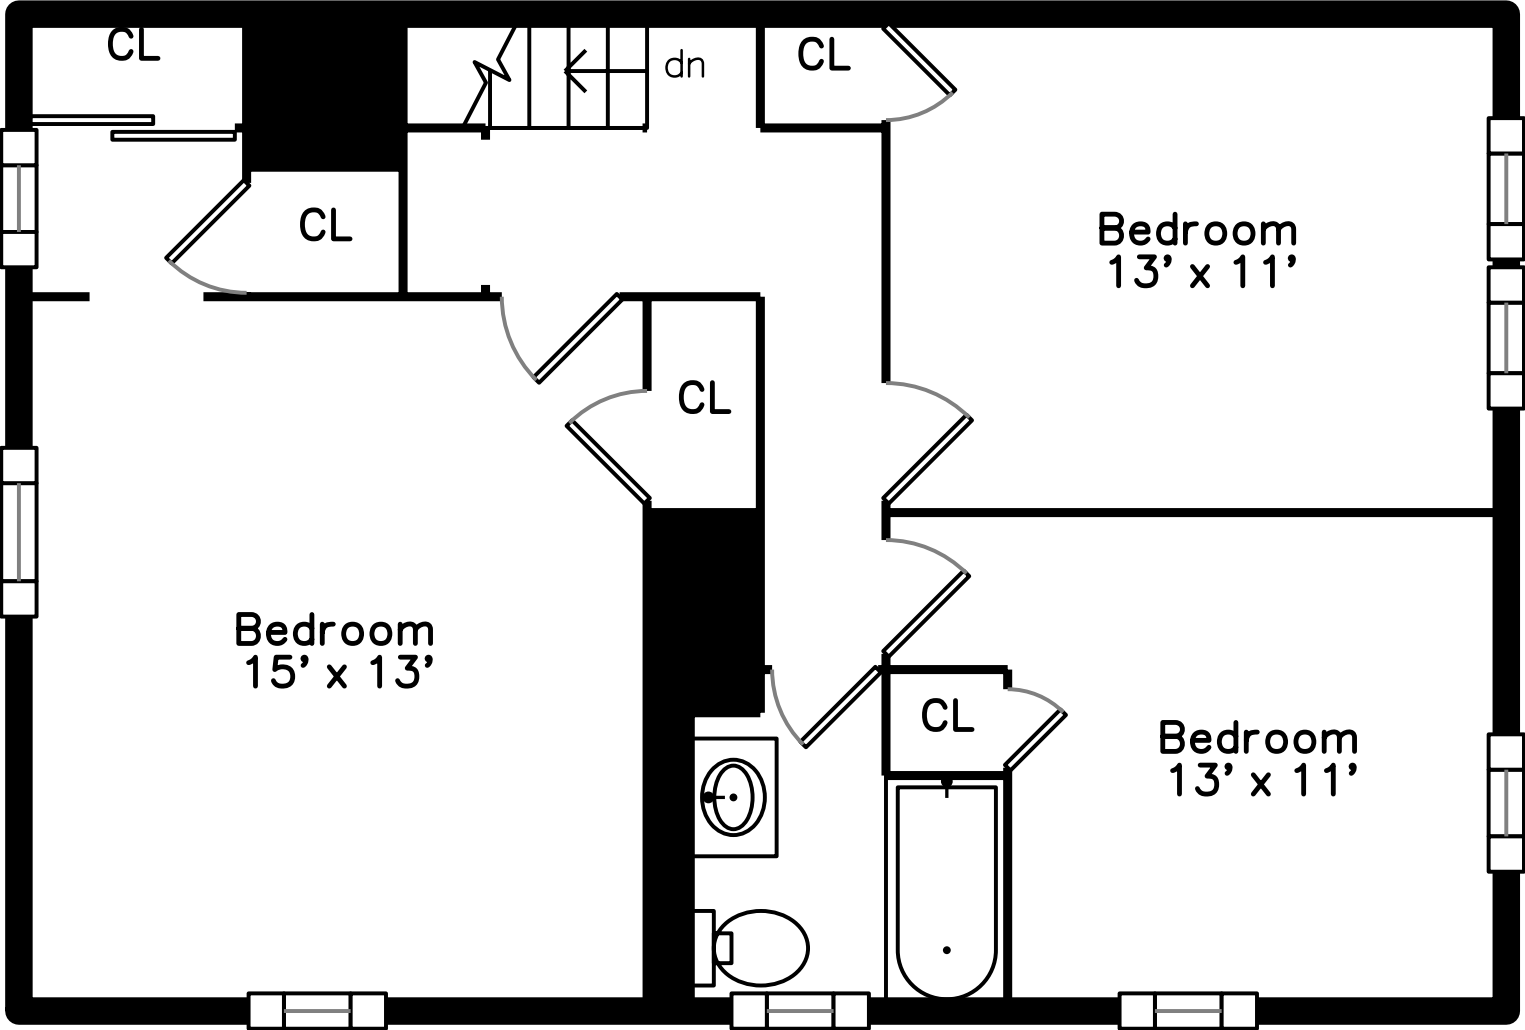

Upper

Main

Basement

**358 Newtonville Avenue
Newton, MA 02460**

PicturePlan by  **vis-home**
Measurements may not be 100% accurate.
Floor plans are provided for convenience only.
Room sizes are not used to calculate area.

Upper

Main

Basement

Outside

Outside

Backyard

Backyard

Backyard

Backyard

Backyard

Backyard

Garage

Garage

Living Room

Living Room

Living Room

Living Room

Living Room

Dining Room

Dining Room

Kitchen

Kitchen

Kitchen

Mud Room