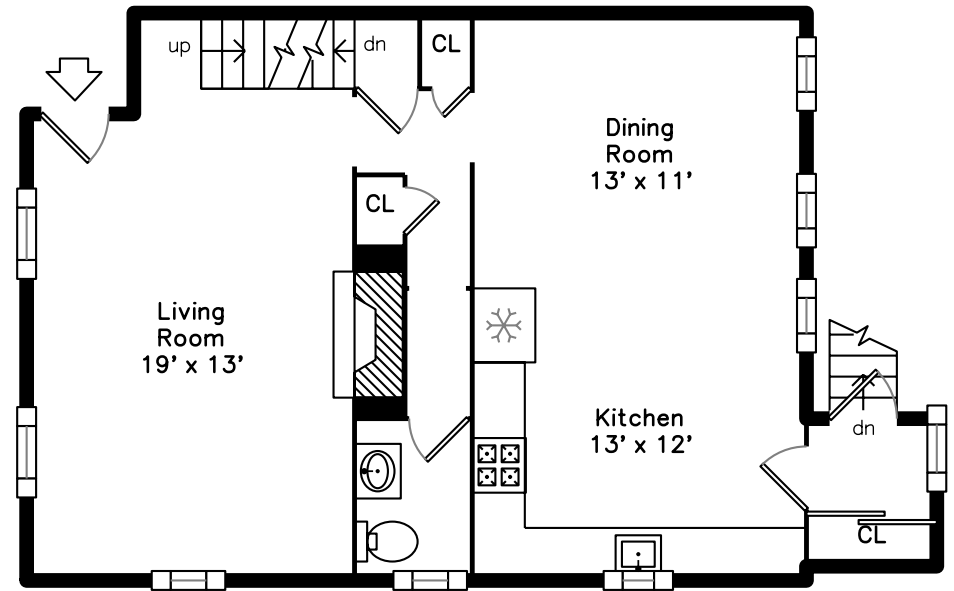

Upper

Main

Basement

**358 Newtonville Avenue
Newton, MA 02460**

PicturePlan by  **vis-home**
Measurements may not be 100% accurate.
Floor plans are provided for convenience only.
Room sizes are not used to calculate area.

Upper

Main

Basement

Outside

Outside

Backyard

Backyard

Backyard

Backyard

Backyard

Backyard

Garage

Garage

Living Room

Living Room

Living Room

Living Room

Living Room

Dining Room

Dining Room

Kitchen

Kitchen

Kitchen

Mud Room