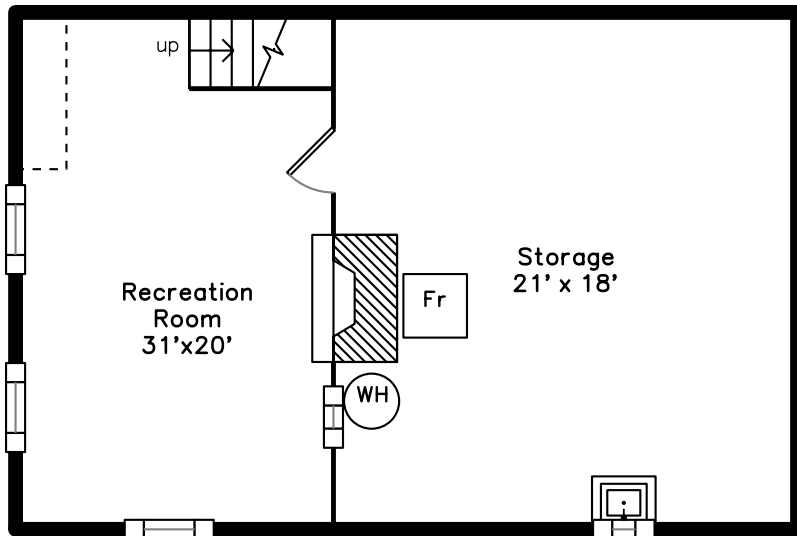

Upper

Main

Basement

**358 Newtonville Avenue
Newton, MA 02460**

PicturePlan by  **vis-home**
Measurements may not be 100% accurate.
Floor plans are provided for convenience only.
Room sizes are not used to calculate area.

Upper

Main

Basement

Outside

Outside

Backyard

Backyard

Backyard