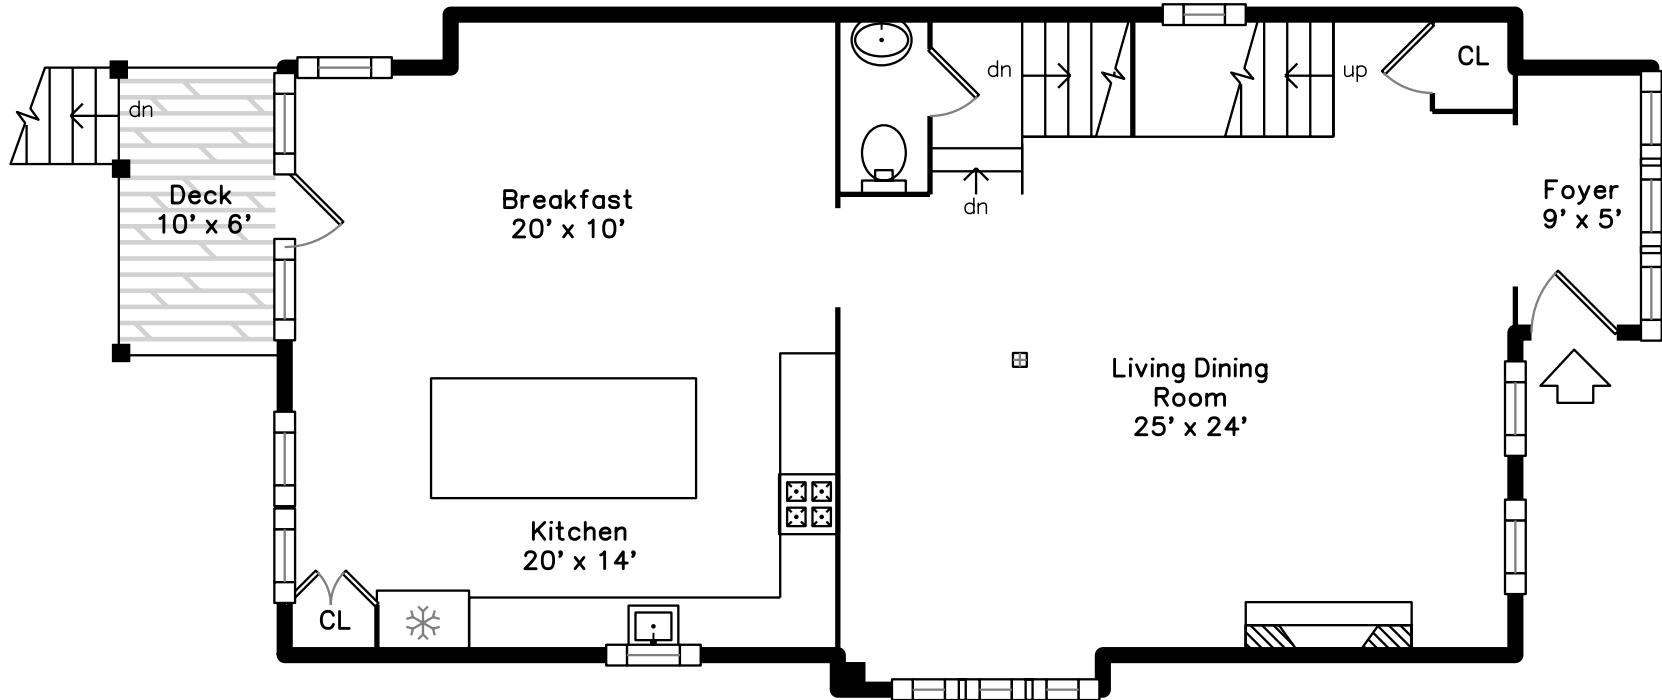

Top

Main

Upper

Lower

85 Alpine Street
Cambridge, MA 02138

PicturePlan by vis-home

Measurements may not be 100% accurate.
Floor plans are provided for convenience only.
Room sizes are not used to calculate area.

Top

Upper

Main

Lower

Outside

Outside

Outside

Outside

Living Dining Room

Living Dining Room

Living Dining Room

Living Dining Room

Breakfast

Breakfast

Breakfast

Kitchen

Kitchen

Kitchen

Kitchen

Deck

Deck

Hall

Hall

Bedroom