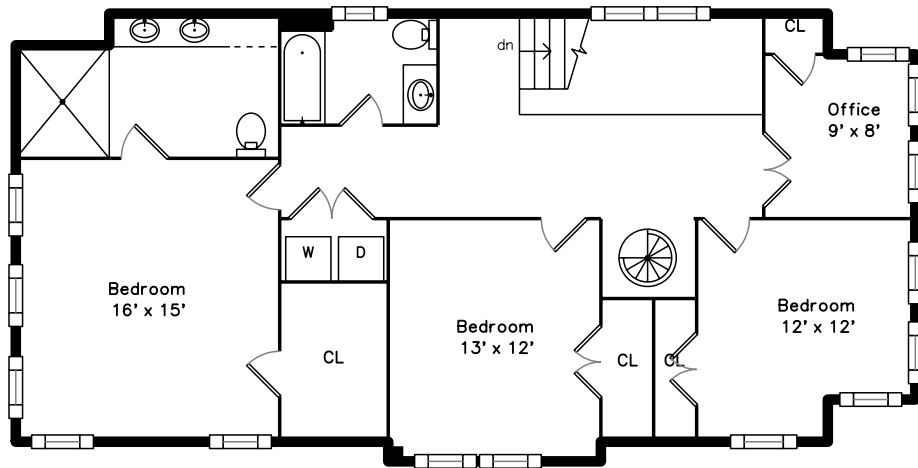

Top

Main

Upper

Lower

85 Alpine Street
Cambridge, MA 02138

PicturePlan by vis-home

Measurements may not be 100% accurate.
Floor plans are provided for convenience only.
Room sizes are not used to calculate area.

Top

Upper

Main

Lower

Outside

Outside

Outside

Outside

Kitchen

Kitchen

Kitchen

Deck

Deck

Hall

Hall

Bedroom