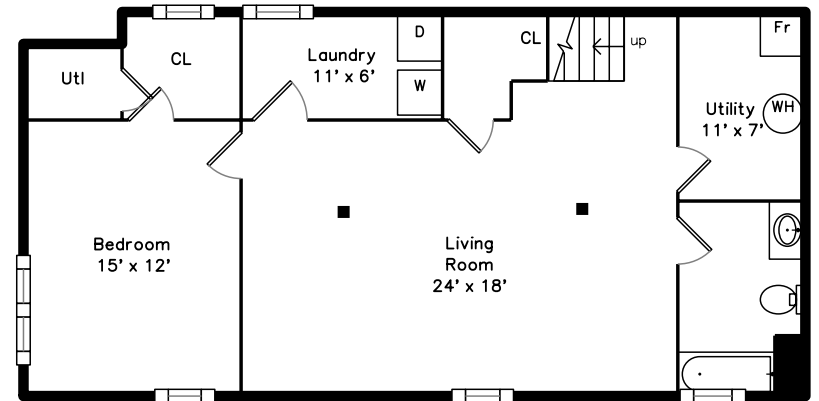

Top

Main

Upper

Lower

85 Alpine Street
Cambridge, MA 02138

PicturePlan by vis-home

Measurements may not be 100% accurate.
Floor plans are provided for convenience only.
Room sizes are not used to calculate area.

Top

Upper

Main

Lower

Outside

Outside

Outside

Outside

Kitchen

Kitchen

Kitchen

Deck

Deck

Hall

Hall

Bedroom