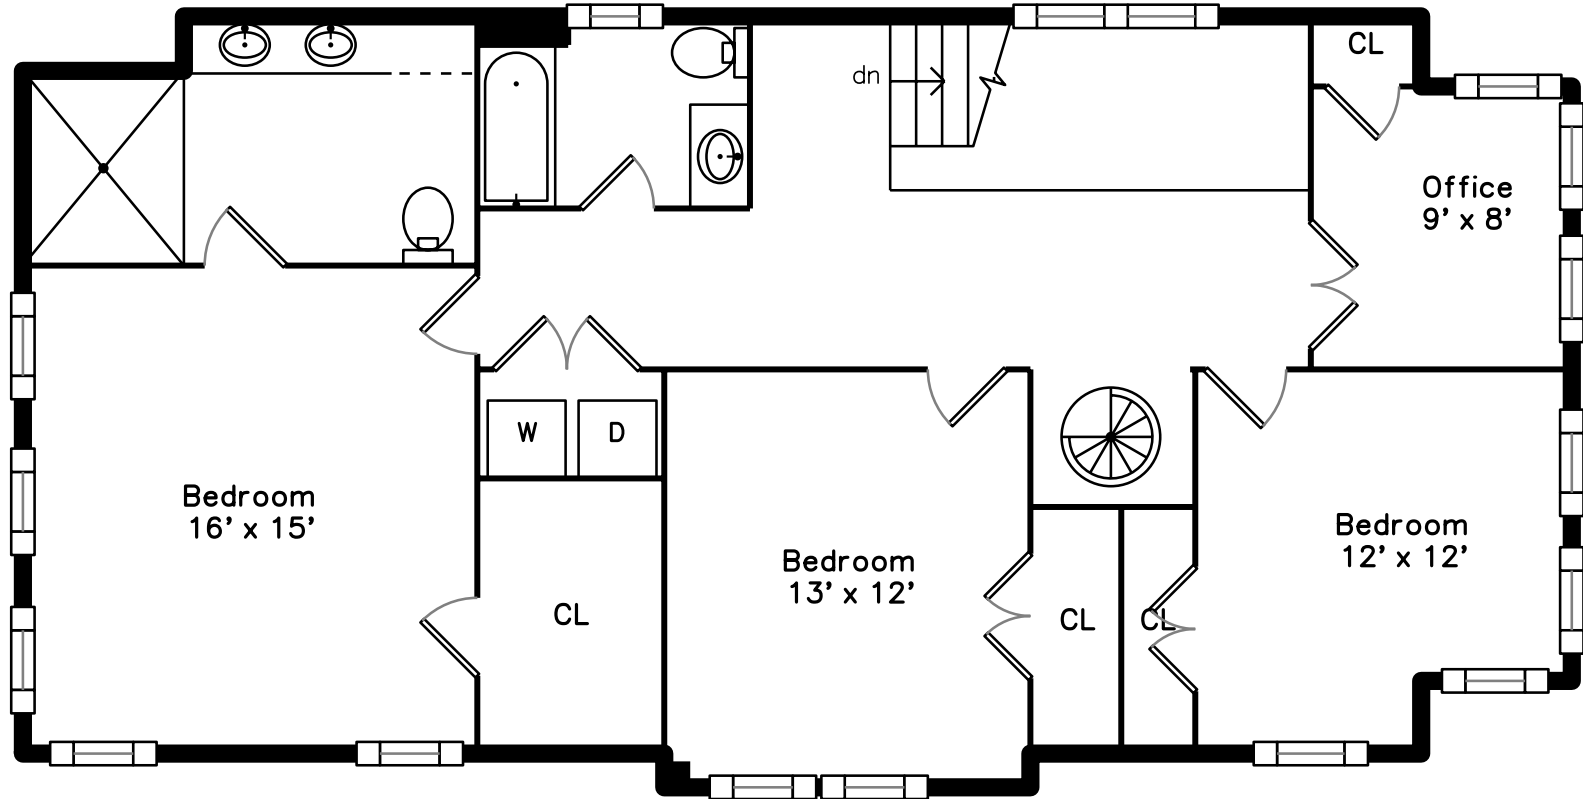

Top

Main

Upper

Lower

85 Alpine Street
Cambridge, MA 02138

PicturePlan by vis-home

Measurements may not be 100% accurate.
Floor plans are provided for convenience only.
Room sizes are not used to calculate area.

Top

Upper

Main

Lower

Outside

Outside

Outside

Outside

Living Dining Room

Living Dining Room

Living Dining Room

Living Dining Room

Breakfast

Breakfast

Breakfast

Kitchen

Kitchen

Kitchen

Kitchen

Deck

Deck

Hall

Hall

Bedroom