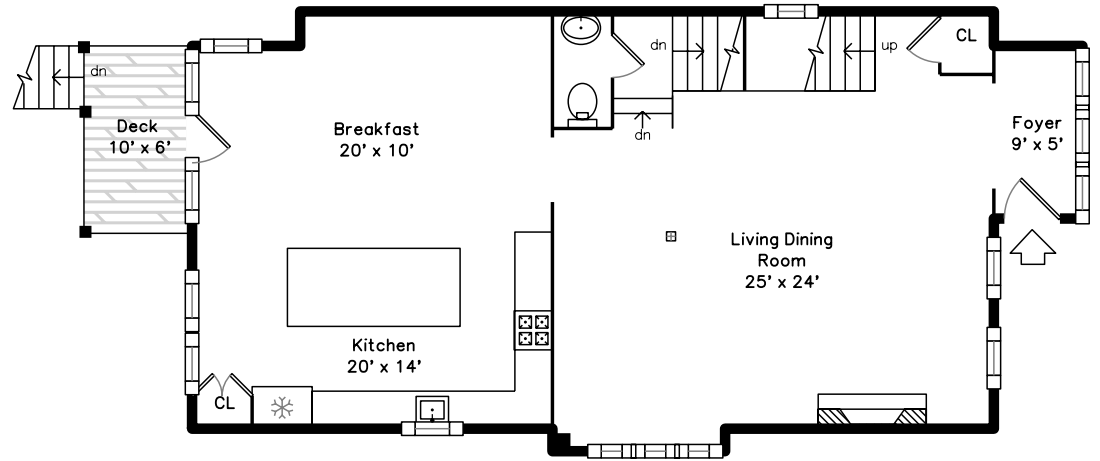

Top

Main

Upper

Lower

85 Alpine Street
Cambridge, MA 02138

PicturePlan by vis-home

Measurements may not be 100% accurate.
Floor plans are provided for convenience only.
Room sizes are not used to calculate area.

Top

Upper

Main

Lower

Outside

Outside

Outside

Outside

Living Dining Room

Living Dining Room

Living Dining Room

Living Dining Room

Breakfast

Breakfast

Breakfast

Kitchen

Kitchen

Kitchen

Kitchen

Deck

Deck

Hall

Hall

Bedroom