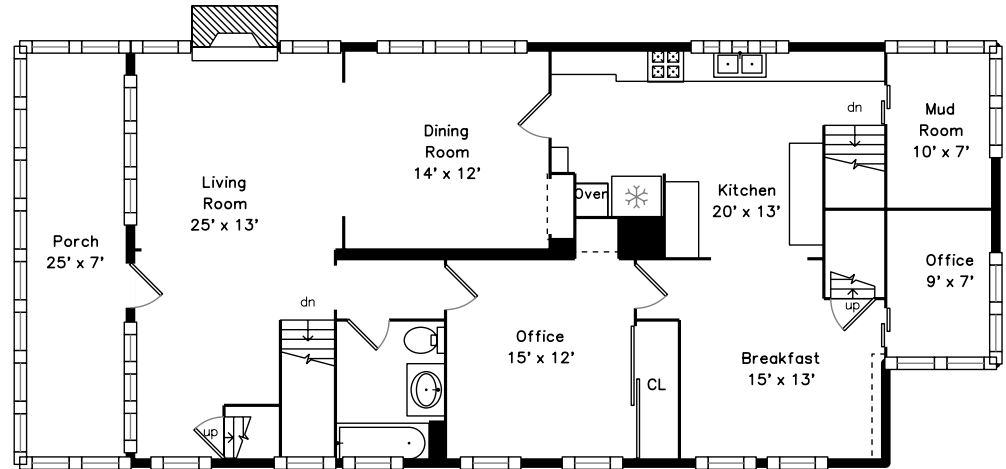

## Upper

## Main

113 Cushing Avenue  
Belmont, MA 02478

PicturePlan by  vis-home

Measurements may not be 100% accurate.  
Floor plans are provided for convenience only.  
Room sizes are not used to calculate area.

# Upper

Living Room

Living Room

Living Room

Dining Room

Dining Room

Kitchen

Kitchen

Kitchen