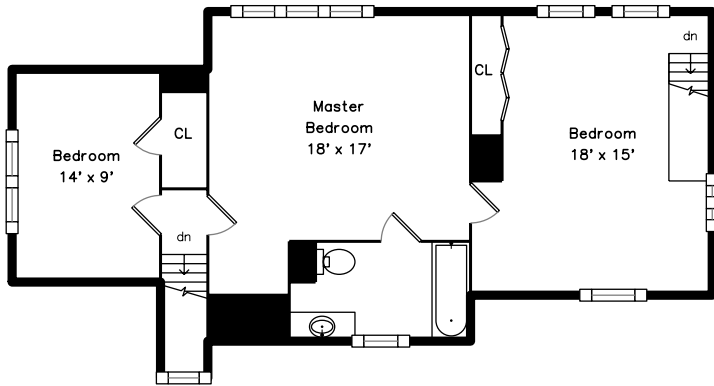

## Upper

## Main

113 Cushing Avenue  
Belmont, MA 02478

PicturePlan by  vis-home

Measurements may not be 100% accurate.  
Floor plans are provided for convenience only.  
Room sizes are not used to calculate area.

Living Room

Living Room

Living Room

Dining Room

Dining Room

Kitchen

Kitchen

Kitchen

Main Bedroom

Main Bathroom

Bedroom

Bedroom

Bedroom

Office