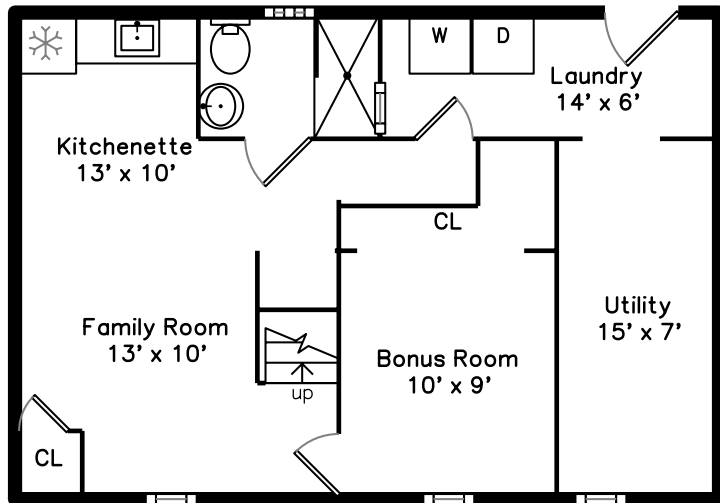

Upper

Main

Basement

**480 Beech Street
Boston, MA 02131**

PicturePlan by  vis-home

Measurements may not be 100% accurate.
Floor plans are provided for convenience only.
Room sizes are not used to calculate area.

Upper

Main

Basement

Outside

Outside

Outside

Outside

Outside

View

View

Living Room

Living Room

Living Room

Dining Room

Dining Room

Kitchen

Kitchen

Kitchen

Bedroom

Bedroom

Bedroom

Bedroom

Bathroom