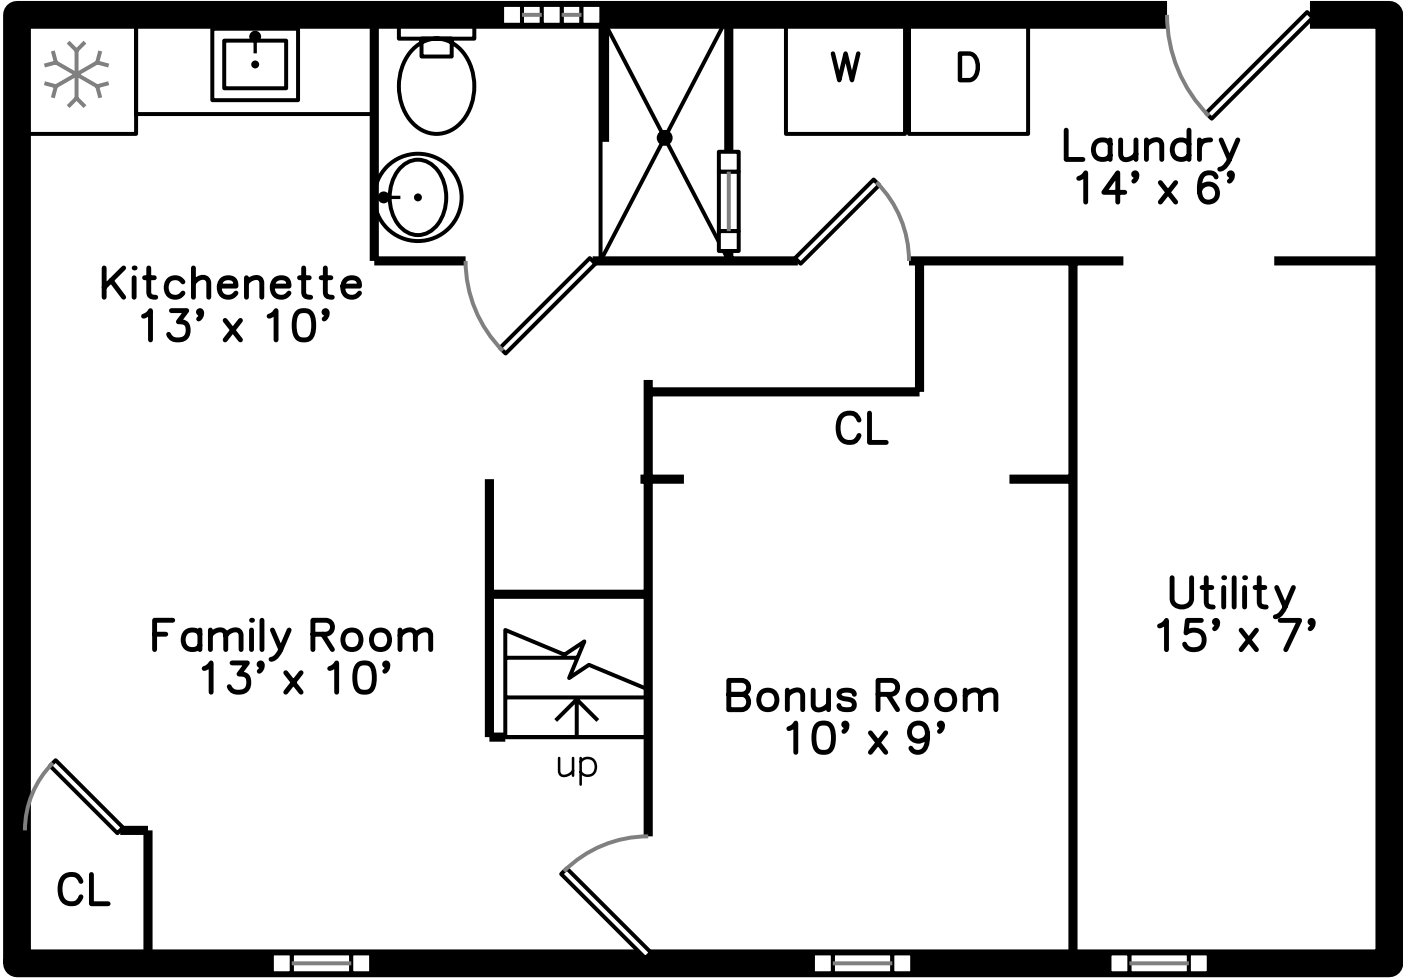

Upper

Main

Basement

**480 Beech Street
Boston, MA 02131**

PicturePlan by  vis-home

Measurements may not be 100% accurate.
Floor plans are provided for convenience only.
Room sizes are not used to calculate area.

Upper

Main

Basement

Outside

Outside

Outside

Outside

Outside

View

View

Living Room

Living Room

Living Room

Dining Room

Dining Room

Kitchen

Kitchen

Kitchen

Bedroom

Bedroom

Bedroom

Bedroom

Bathroom