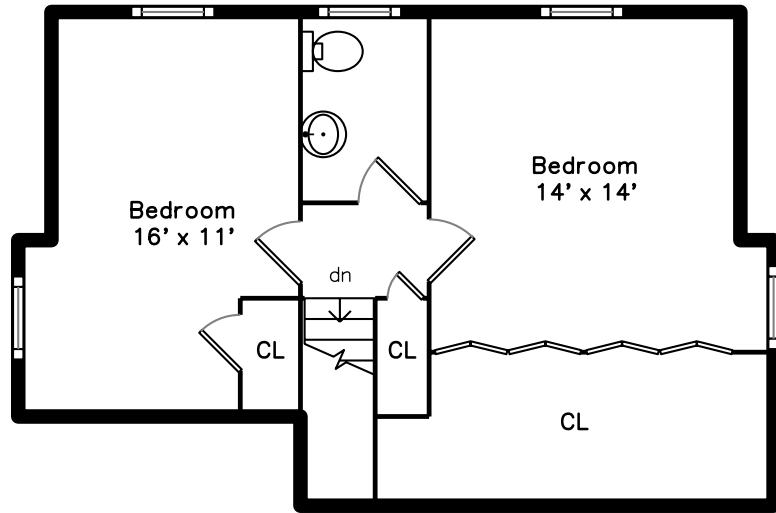

Upper

Main

Basement

**480 Beech Street
Boston, MA 02131**

PicturePlan by  vis-home

Measurements may not be 100% accurate.
Floor plans are provided for convenience only.
Room sizes are not used to calculate area.

Upper

Main

Basement

Outside

Outside

Outside

Outside

Outside

View

View

Living Room

Living Room

Living Room

Dining Room

Dining Room

Kitchen

Kitchen

Kitchen

Bedroom

Bedroom

Bedroom

Bedroom

Bathroom