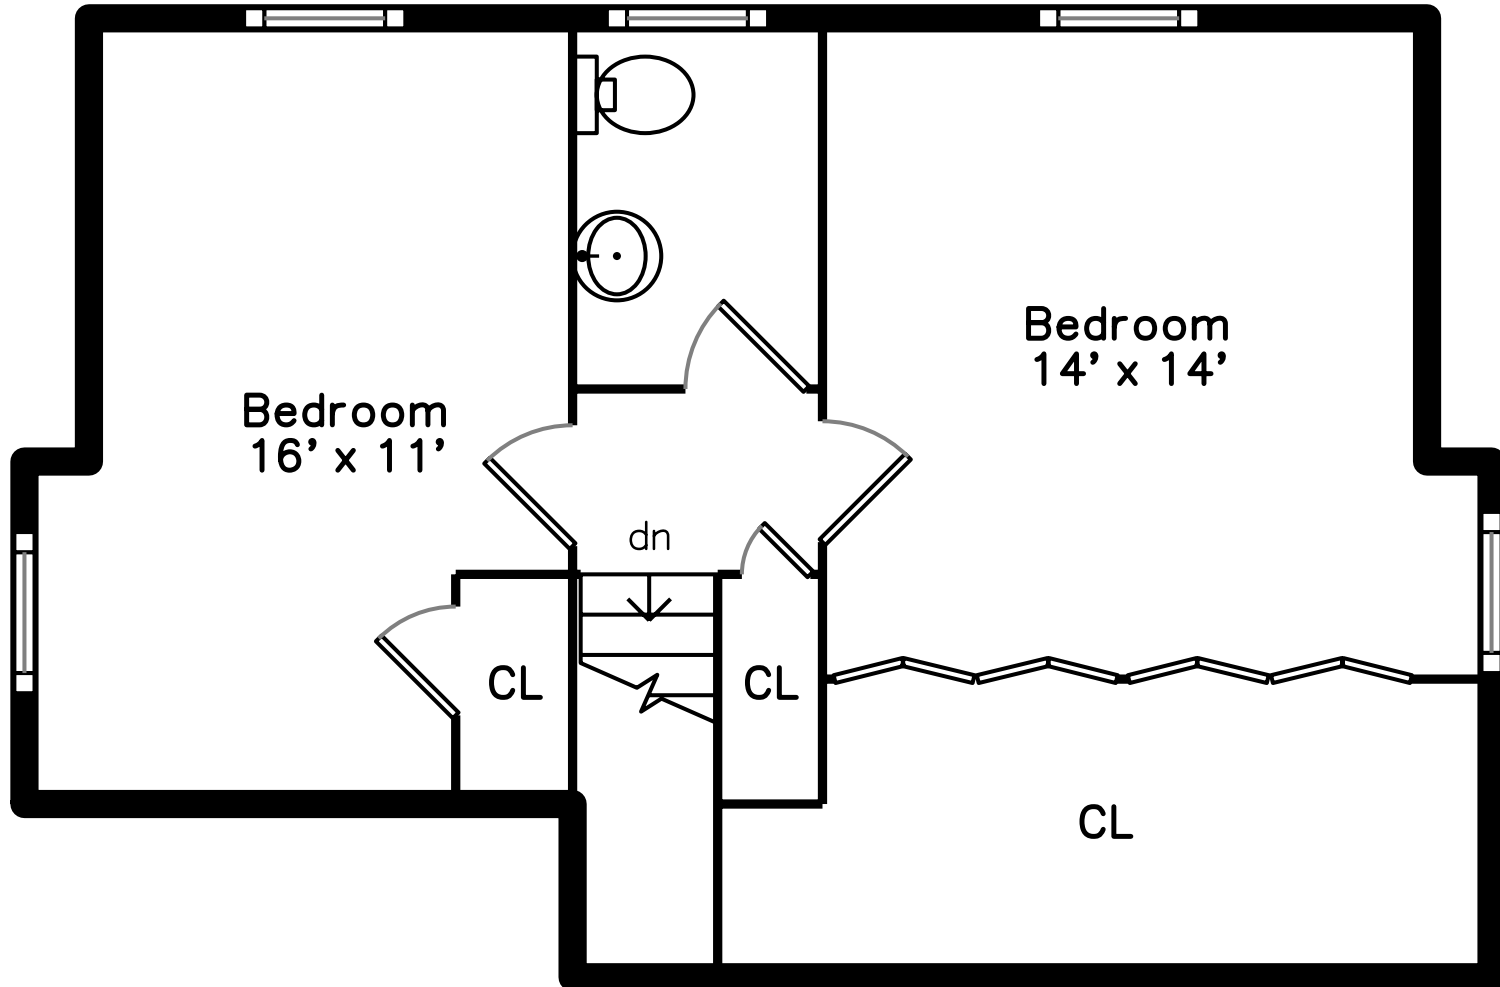

Upper

Main

Basement

**480 Beech Street
Boston, MA 02131**

PicturePlan by  vis-home

Measurements may not be 100% accurate.
Floor plans are provided for convenience only.
Room sizes are not used to calculate area.

Upper

Main

Basement

Outside

Outside

Outside

Outside

Outside

View

View

Living Room

Living Room

Living Room

Dining Room

Dining Room

Kitchen

Kitchen

Kitchen

Bedroom

Bedroom

Bedroom

Bedroom

Bathroom