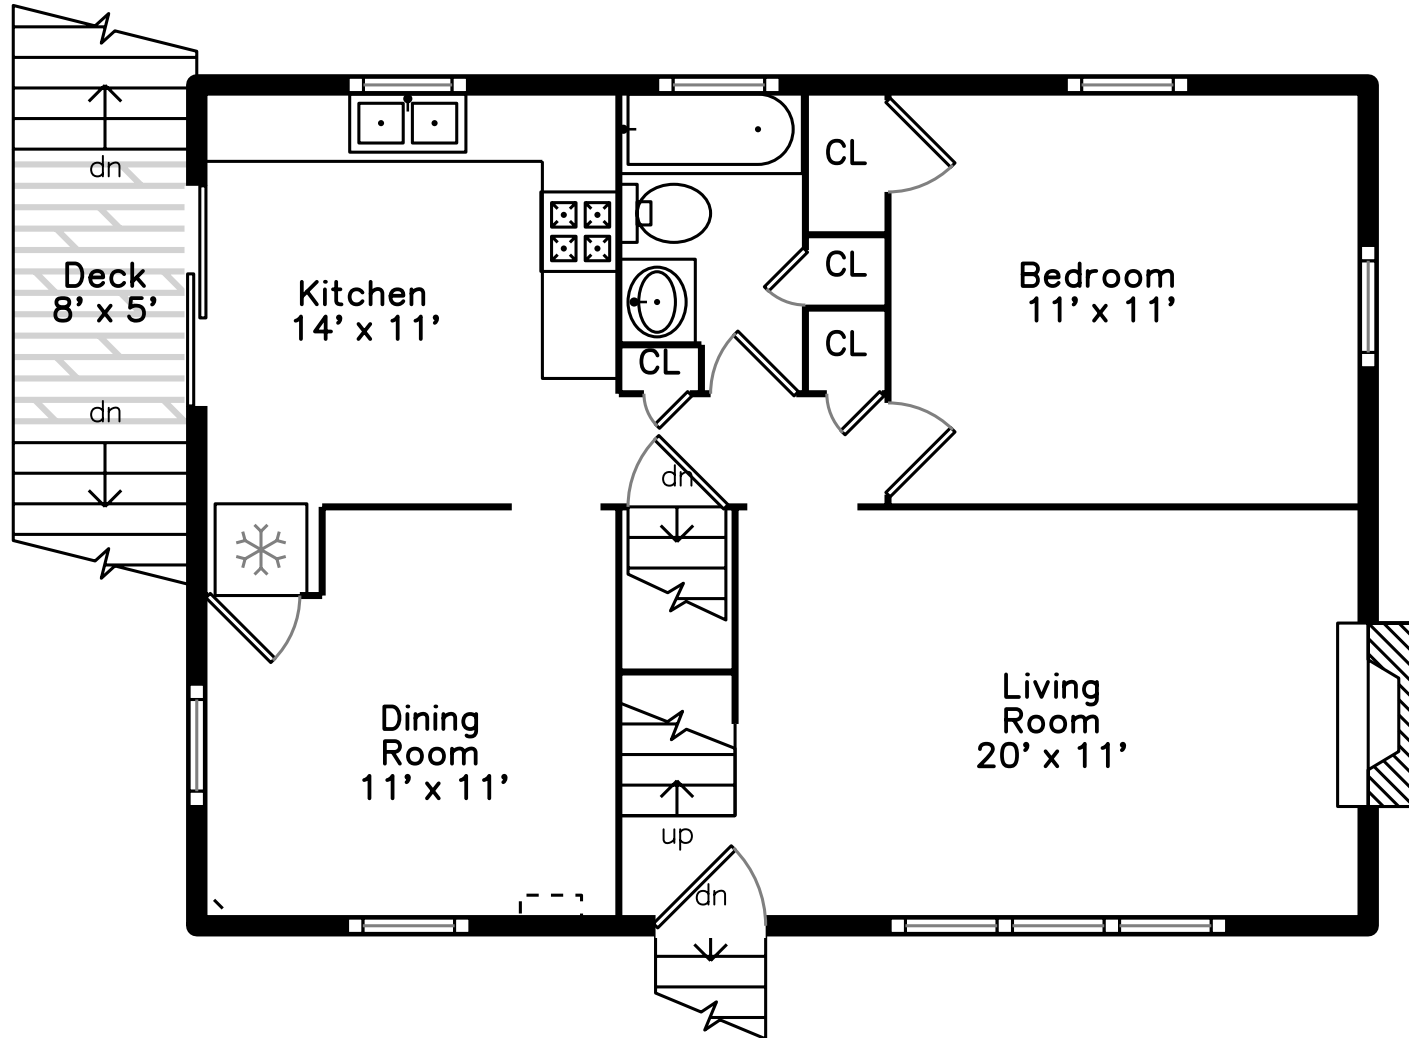

Upper

Main

Basement

**480 Beech Street
Boston, MA 02131**

PicturePlan by  vis-home

Measurements may not be 100% accurate.
Floor plans are provided for convenience only.
Room sizes are not used to calculate area.

Upper

Main

Basement

Outside

Outside

Outside

Outside

Outside

View

View

Living Room

Living Room

Living Room

Dining Room

Dining Room

Kitchen

Kitchen

Kitchen

Bedroom

Bedroom

Bedroom

Bedroom

Bathroom