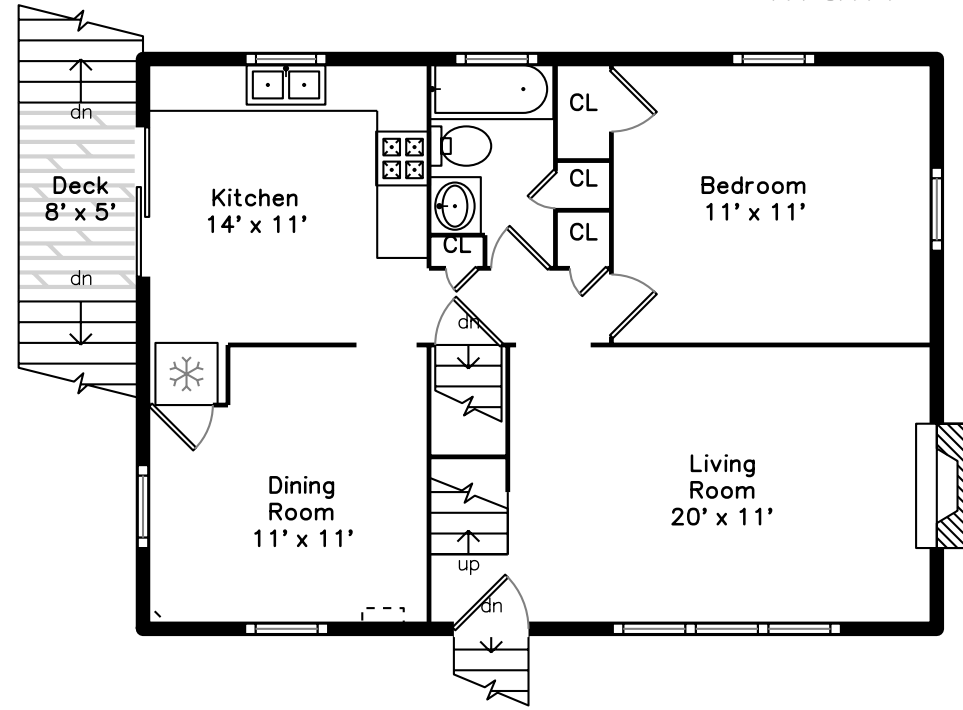

Upper

Main

Basement

**480 Beech Street
Boston, MA 02131**

PicturePlan by  vis-home

Measurements may not be 100% accurate.
Floor plans are provided for convenience only.
Room sizes are not used to calculate area.

Upper

Main

Basement

Outside

Outside

Outside

Outside

Outside

View

View

Living Room

Living Room

Living Room

Dining Room

Dining Room

Kitchen

Kitchen

Kitchen

Bedroom

Bedroom

Bedroom

Bedroom

Bathroom