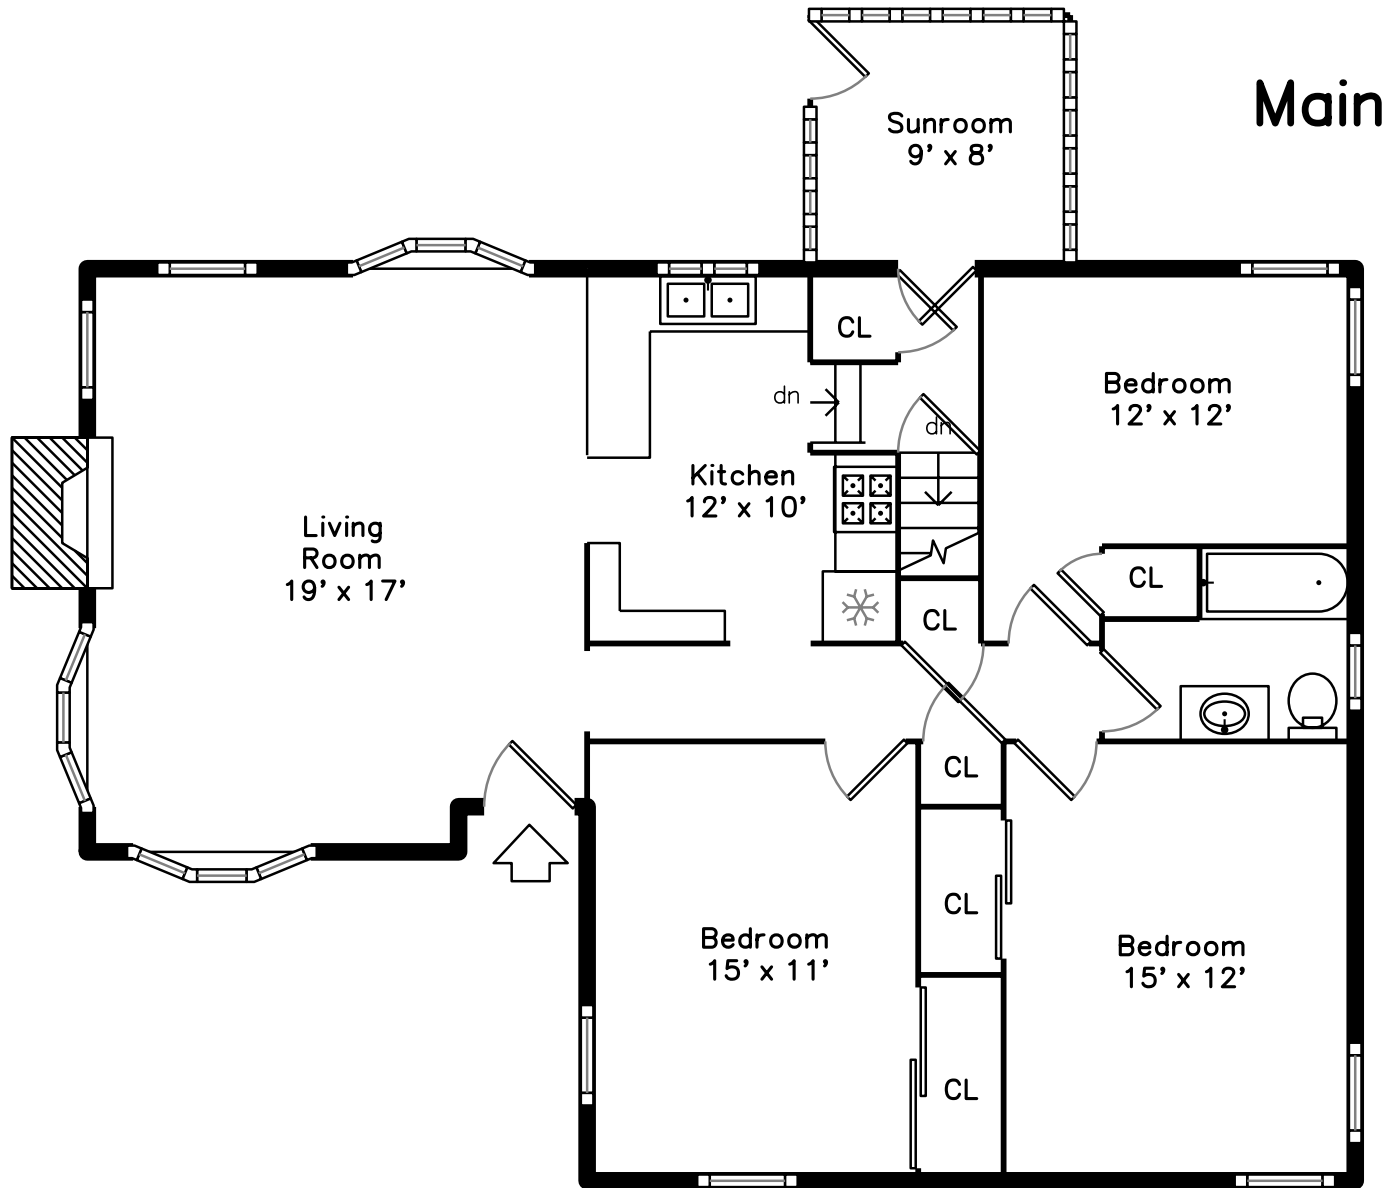

70 Forest Street  
Stoneham, MA 02180

PicturePlan by  vis-home

Measurements may not be 100% accurate.

Floor plans are provided for convenience only.

Room sizes are not used to calculate area.

Main

Sunroom  
9' x 8'

Bedroom  
12' x 12'

Kitchen  
12' x 10'

Living  
Room  
19' x 17'

Bedroom  
15' x 11'

Bedroom  
15' x 12'

CL

dn

dn

# Basement

Outside

Outside

Outside

Outside

Outside

Living Room

Living Room

Living Room

Living Room

Living Room

Kitchen

Kitchen

Kitchen

Bedroom

Bedroom