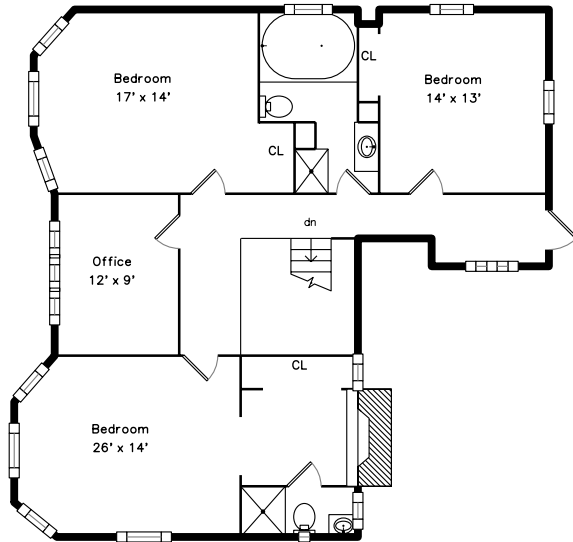

# Upper

# Main

**36 Ormond Street  
Boston, MA 02126**

PicturePlan by  vis-home

Measurements may not be 100% accurate.  
Floor plans are provided for convenience only.  
Room sizes are not used to calculate area.