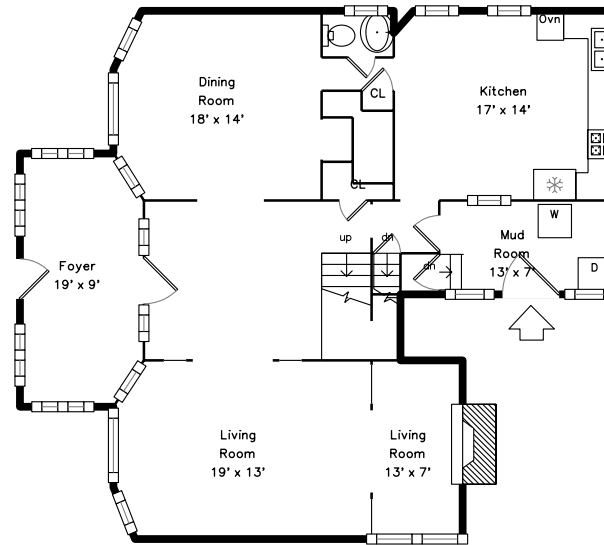

# Upper

# Main

**36 Ormond Street  
Boston, MA 02126**

PicturePlan by  vis-home

Measurements may not be 100% accurate.  
Floor plans are provided for convenience only.  
Room sizes are not used to calculate area.