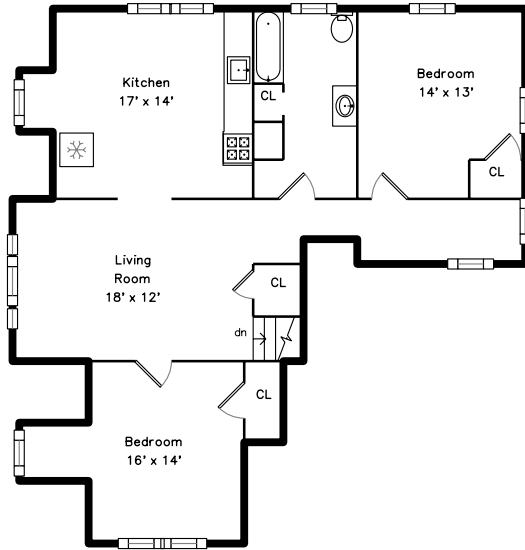

# Upper

# Main

**36 Ormond Street  
Boston, MA 02126**

PicturePlan by  vis-home

Measurements may not be 100% accurate.  
Floor plans are provided for convenience only.  
Room sizes are not used to calculate area.

Living Room

Living Room

Living Room

Living Room

Living Room

Living Room

Living Room

Dining Room

Bathroom

Bathroom