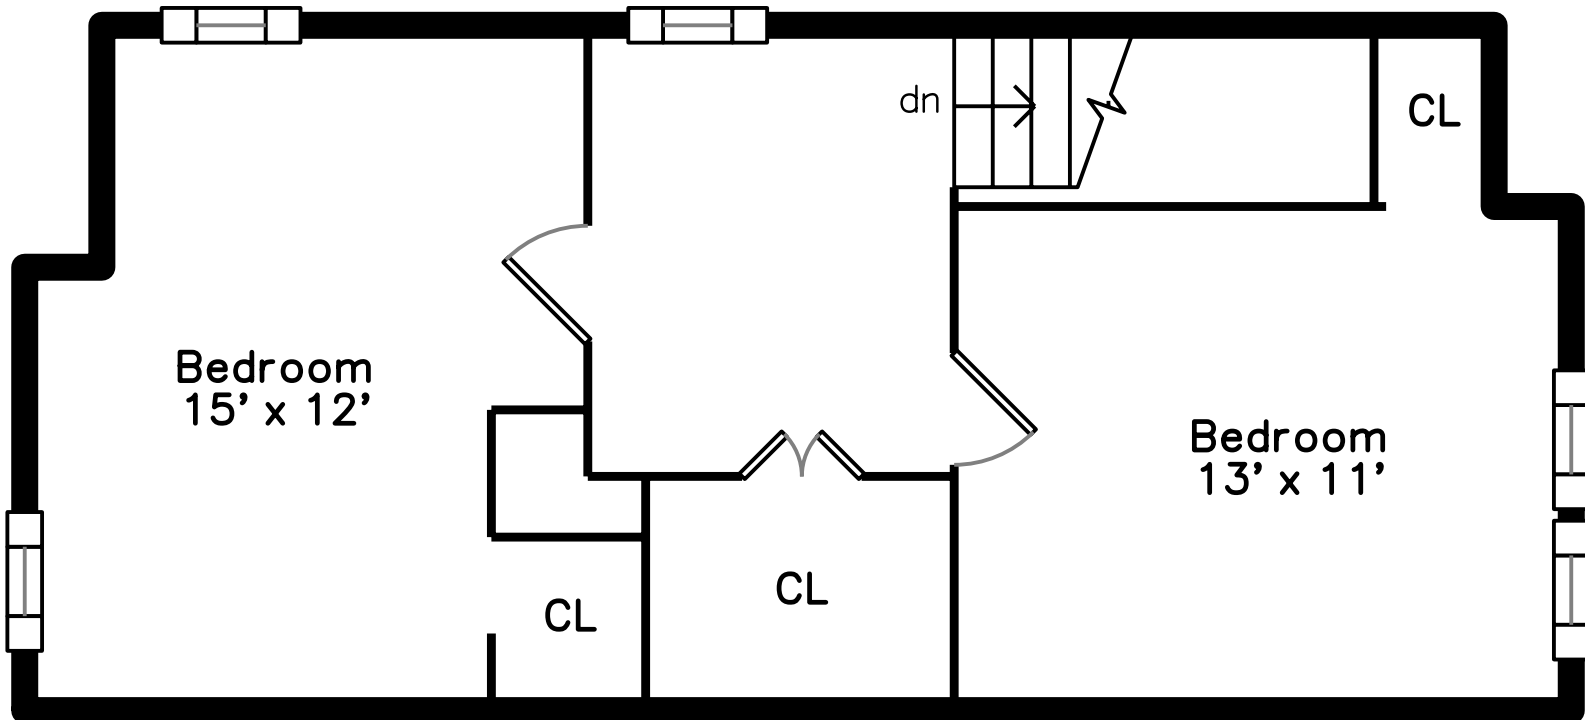

Upper

Main

52 Lake Street
Waltham, MA 02451

PicturePlan by  vis-home

Measurements may not be 100% accurate.

Floor plans are provided for convenience only.

Room sizes are not used to calculate area.

Upper

Outside

Outside

Outside

Outside

Living Room

Living Room

Living Room

Living Room