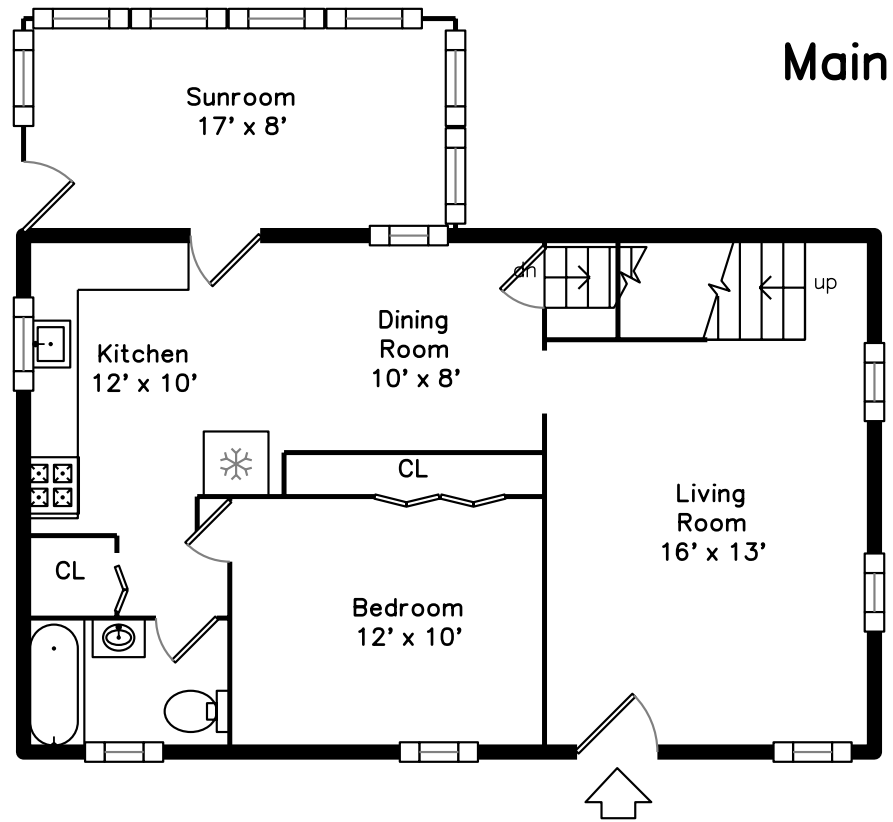

Upper

Main

52 Lake Street
Waltham, MA 02451

PicturePlan by  vis-home

Measurements may not be 100% accurate.

Floor plans are provided for convenience only.

Room sizes are not used to calculate area.

Upper

Outside

Outside

Outside

Outside

Living Room

Living Room

Living Room

Living Room

Dining Room

Dining Room

Dining Room

Dining Room

Kitchen

Kitchen

Kitchen

Sunroom

Bedroom

Bedroom

Bedroom