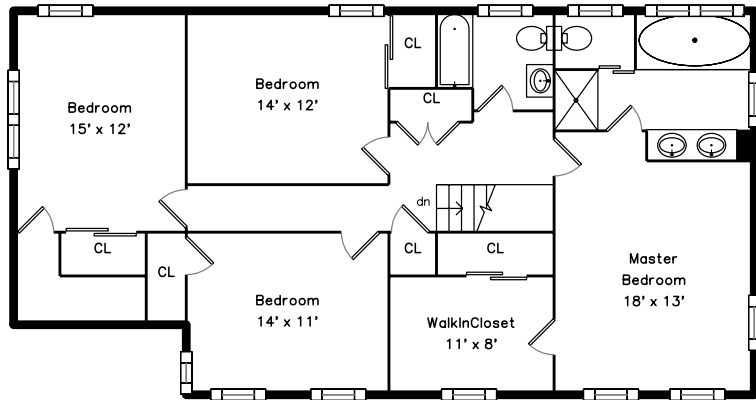

Upper

Main

Lower

110 Concord Road
Weston, MA 02493

PicturePlan by vis-home

Measurements may not be 100% accurate.
Floor plans are provided for convenience only.
Room sizes are not used to calculate area.

Upper

Main

Lower

Outside

Outside

Outside

Backyard

Backyard

Foyer

Living Room

Living Room

Dining Room

Kitchen

Kitchen

Kitchen

Breakfast

Den

Family Room

Family Room

Deck

Deck

Powder Room

Bedroom

Bedroom

Master Bedroom