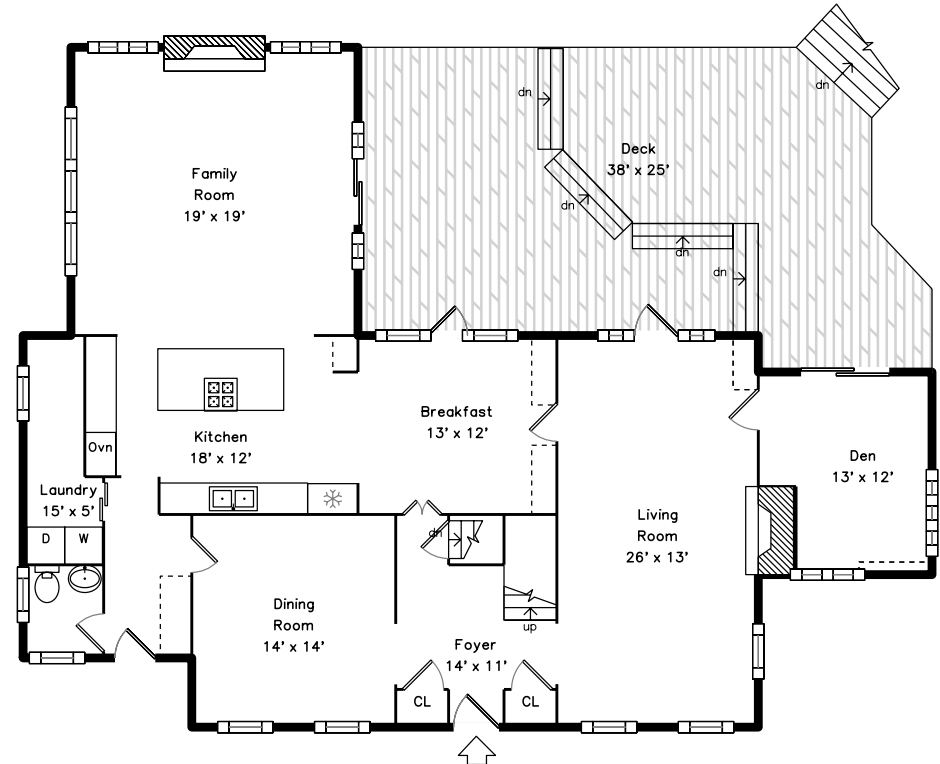

Upper

Main

Lower

110 Concord Road
Weston, MA 02493

PicturePlan by vis-home

Measurements may not be 100% accurate.
Floor plans are provided for convenience only.
Room sizes are not used to calculate area.

Upper

Main

Lower

Outside

Outside

Outside

Backyard

Backyard

Foyer

Living Room

Living Room

Dining Room

Kitchen

Kitchen

Kitchen

Breakfast

Den

Family Room

Family Room

Deck

Deck

Powder Room

Bedroom

Bedroom

Master Bedroom