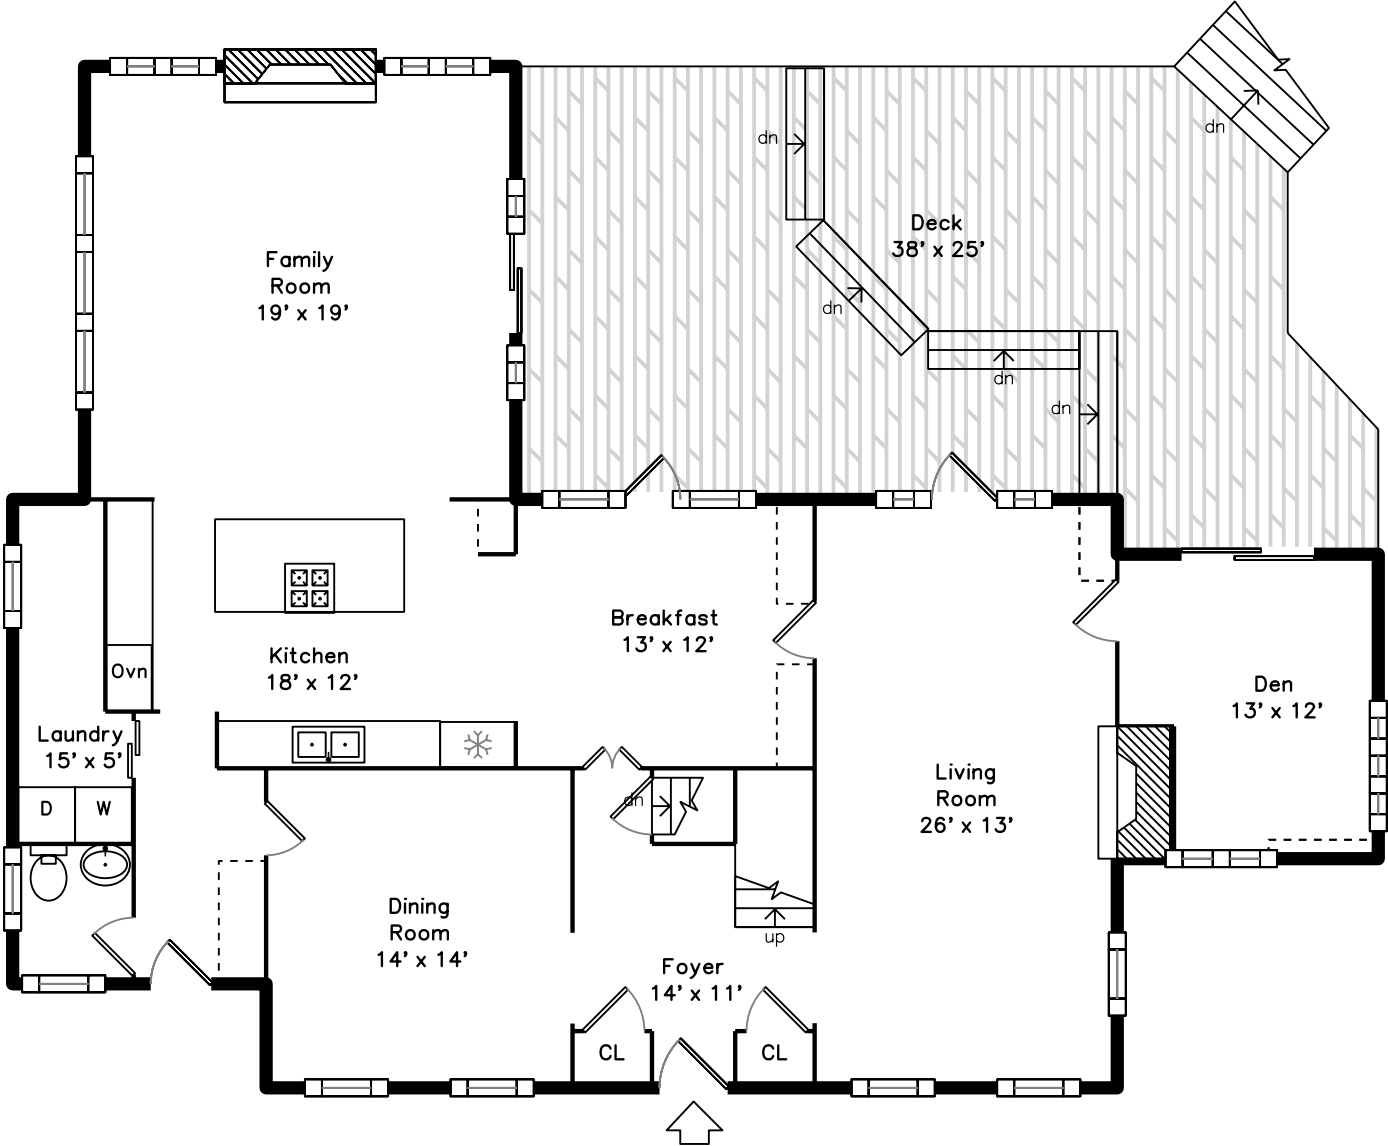

Upper

Main

Lower

110 Concord Road
Weston, MA 02493

PicturePlan by vis-home

Measurements may not be 100% accurate.
Floor plans are provided for convenience only.
Room sizes are not used to calculate area.

Upper

Main

Lower

Outside

Outside

Outside

Backyard

Backyard

Foyer

Living Room

Living Room

Dining Room

Kitchen

Kitchen

Kitchen

Breakfast

Den

Family Room

Family Room

Deck

Deck

Powder Room

Bedroom

Bedroom

Master Bedroom