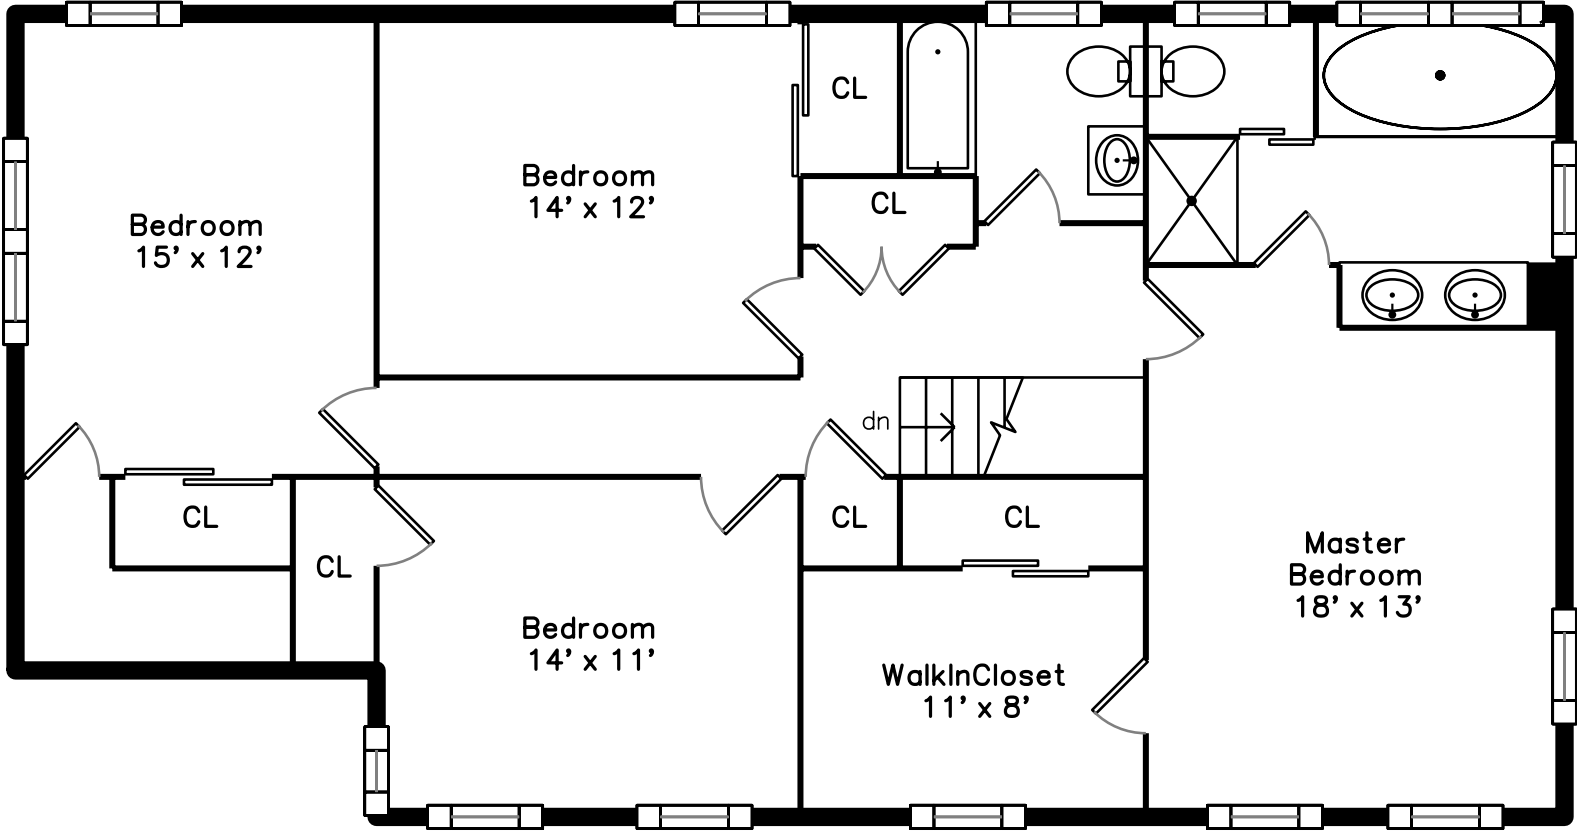

Upper

Main

Lower

110 Concord Road
Weston, MA 02493

PicturePlan by vis-home

Measurements may not be 100% accurate.
Floor plans are provided for convenience only.
Room sizes are not used to calculate area.

Upper

Living Room

Living Room

Dining Room

Kitchen

Kitchen

Kitchen

Breakfast

Den

Family Room

Family Room

Deck

Deck

Powder Room

Bedroom

Bedroom

Master Bedroom

Bathroom

Master Bathroom

Recreation Room