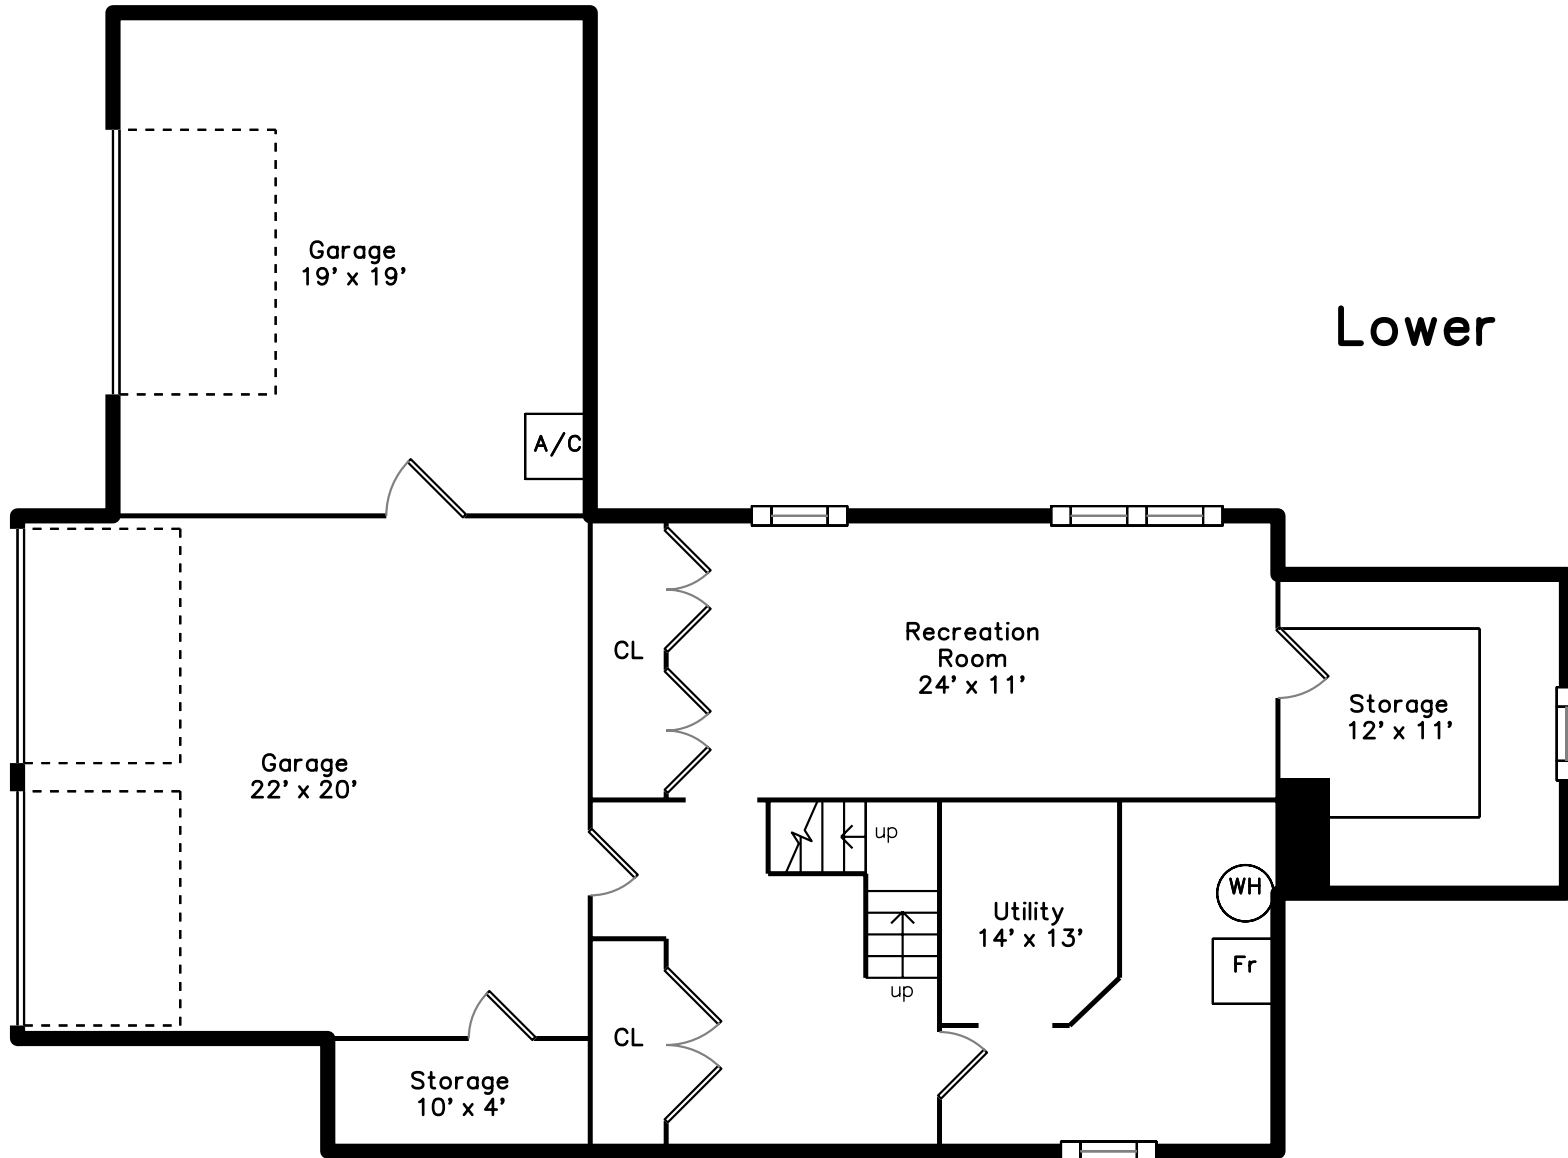

Upper

Main

Lower

110 Concord Road
Weston, MA 02493

PicturePlan by vis-home

Measurements may not be 100% accurate.
Floor plans are provided for convenience only.
Room sizes are not used to calculate area.

Upper

Main

Lower

Outside

Outside

Outside

Backyard

Backyard

Foyer

Living Room

Living Room

Dining Room

Kitchen

Kitchen

Kitchen

Breakfast

Den

Bathroom

Master Bathroom

Recreation Room