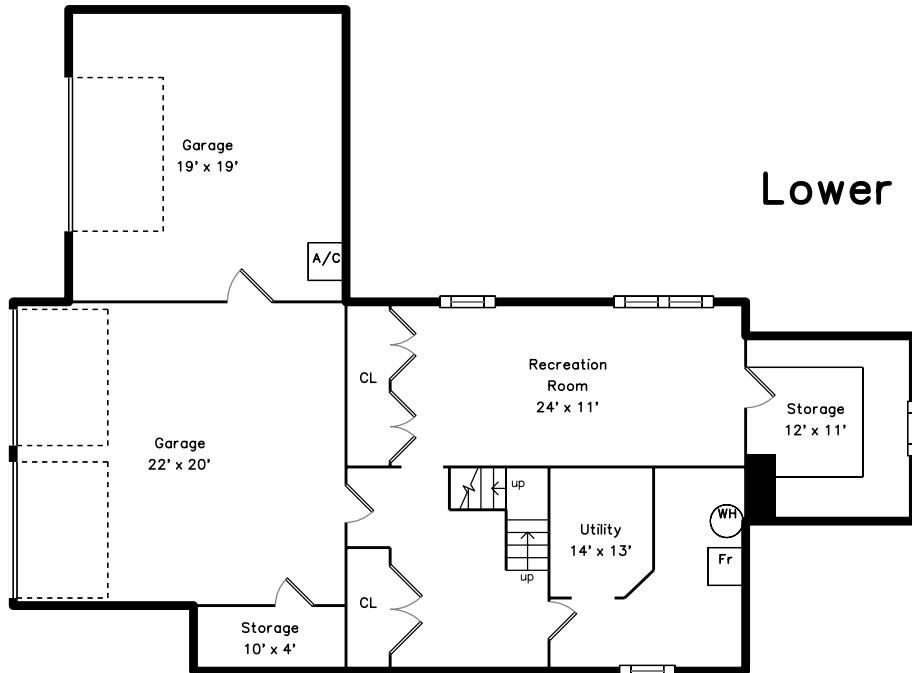

Upper

Main

Lower

110 Concord Road
Weston, MA 02493

PicturePlan by vis-home

Measurements may not be 100% accurate.
Floor plans are provided for convenience only.
Room sizes are not used to calculate area.

Upper

Main

Lower

Outside

Outside

Outside

Backyard

Backyard

Foyer

Living Room

Living Room

Dining Room

Kitchen

Kitchen

Kitchen

Breakfast

Den

Bathroom

Master Bathroom

Recreation Room