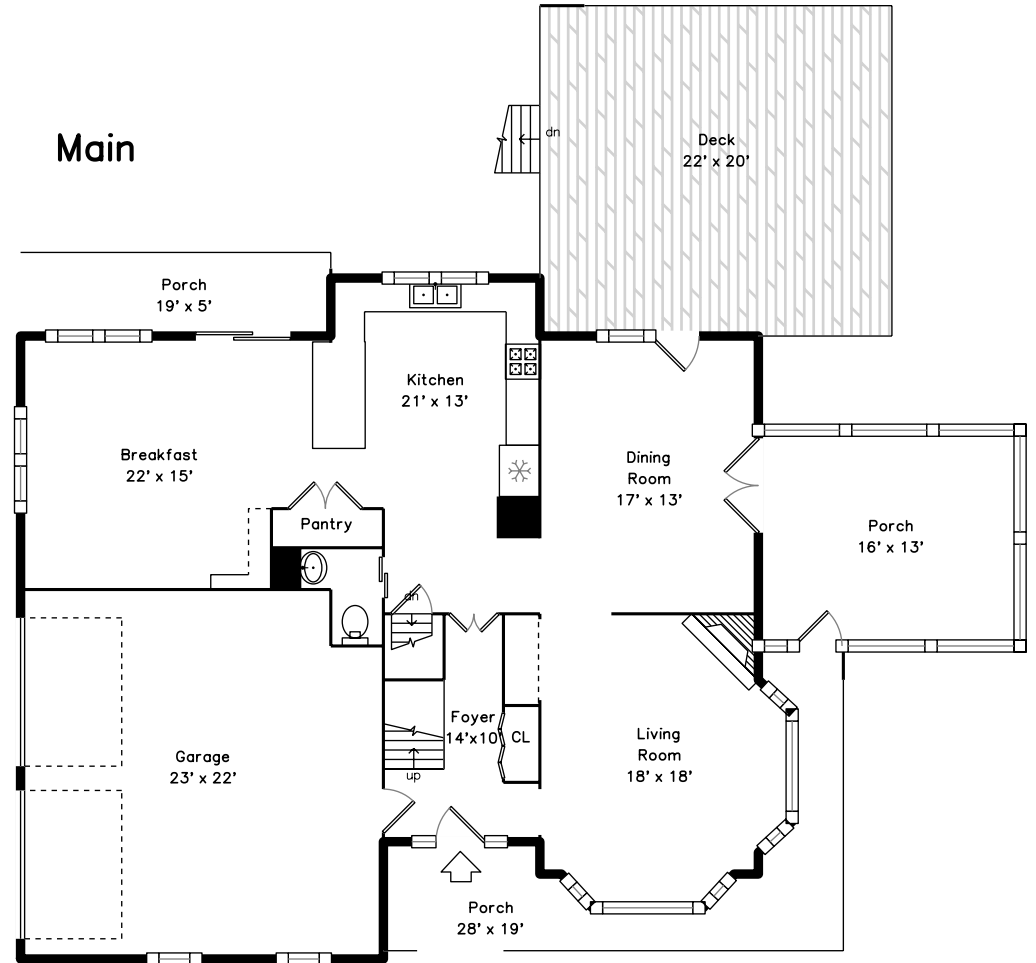

Upper

Basement

Main

41 Pompositticut Street
Stow, MA 01775

PicturePlan by  vis-home

Measurements may not be 100% accurate.
Floor plans are provided for convenience only.
Room sizes are not used to calculate area.

Upper

Main

Basement

Outside

Outside

Outside

Outside

Outside

Outside

Outside

Foyer

Living Room

Living Room

Dining Room

Dining Room

Kitchen

Deck

Deck

Porch

Landing

Main Bedroom

Main Bedroom

Main Bathroom

Main Bathroom