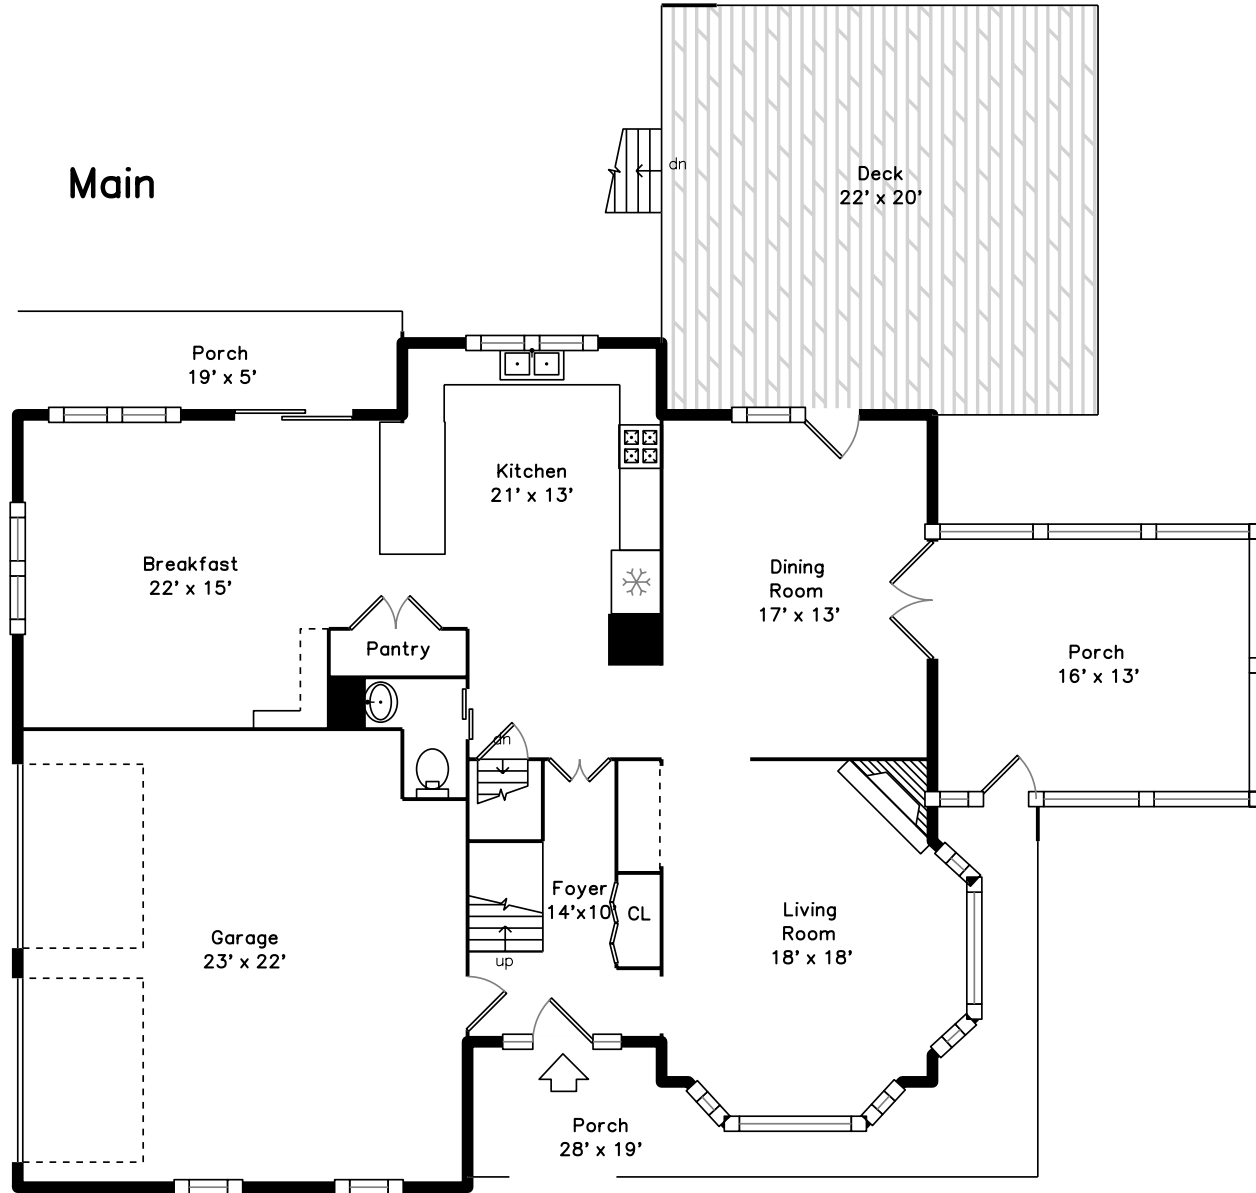

Upper

Basement

Main

41 Pompositticut Street
Stow, MA 01775

PicturePlan by  vis-home

Measurements may not be 100% accurate.
Floor plans are provided for convenience only.
Room sizes are not used to calculate area.

Upper

Main

Basement

Outside

Outside

Outside

Outside

Outside

Outside

Outside

Foyer

Living Room

Living Room

Dining Room

Dining Room

Kitchen

Deck

Deck

Porch

Landing

Main Bedroom

Main Bedroom

Main Bathroom

Main Bathroom