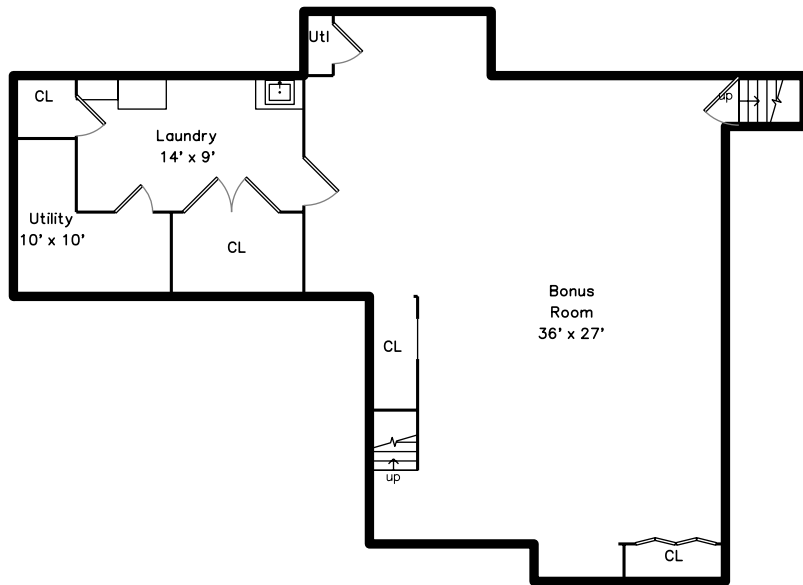

Upper

Basement

Main

41 Pompositticut Street
Stow, MA 01775

PicturePlan by  vis-home

Measurements may not be 100% accurate.
Floor plans are provided for convenience only.
Room sizes are not used to calculate area.

Upper

Main

Basement

Outside

Outside

Outside

Outside

Outside

Outside

Outside

Foyer

Living Room

Living Room

Dining Room

Dining Room

Kitchen

Deck

Deck

Porch

Landing

Main Bedroom

Main Bedroom

Main Bathroom

Main Bathroom