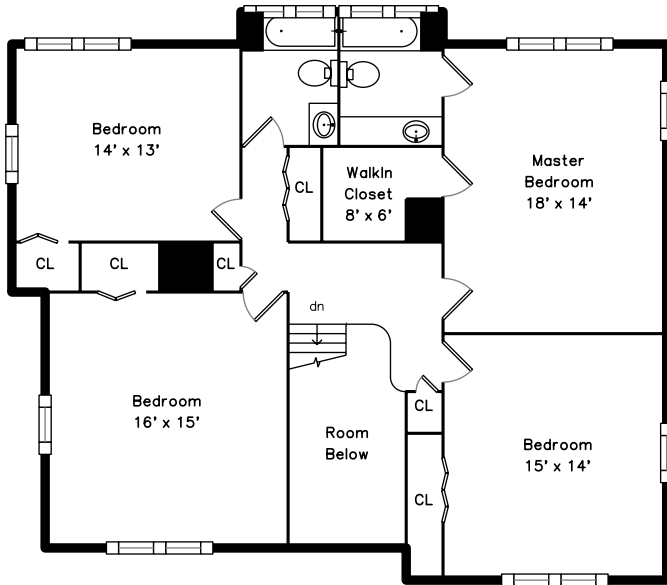

Upper

Basement

Main

41 Pompositticut Street
Stow, MA 01775

PicturePlan by  vis-home

Measurements may not be 100% accurate.
Floor plans are provided for convenience only.
Room sizes are not used to calculate area.

Upper

Main

Basement

Outside

Outside

Outside

Outside

Outside

Kitchen

Kitchen

Kitchen

Breakfast

Breakfast

Bathroom

Porch

Porch

Deck

Deck

Porch

Landing

Main Bedroom

Main Bedroom

Main Bathroom

Main Bathroom