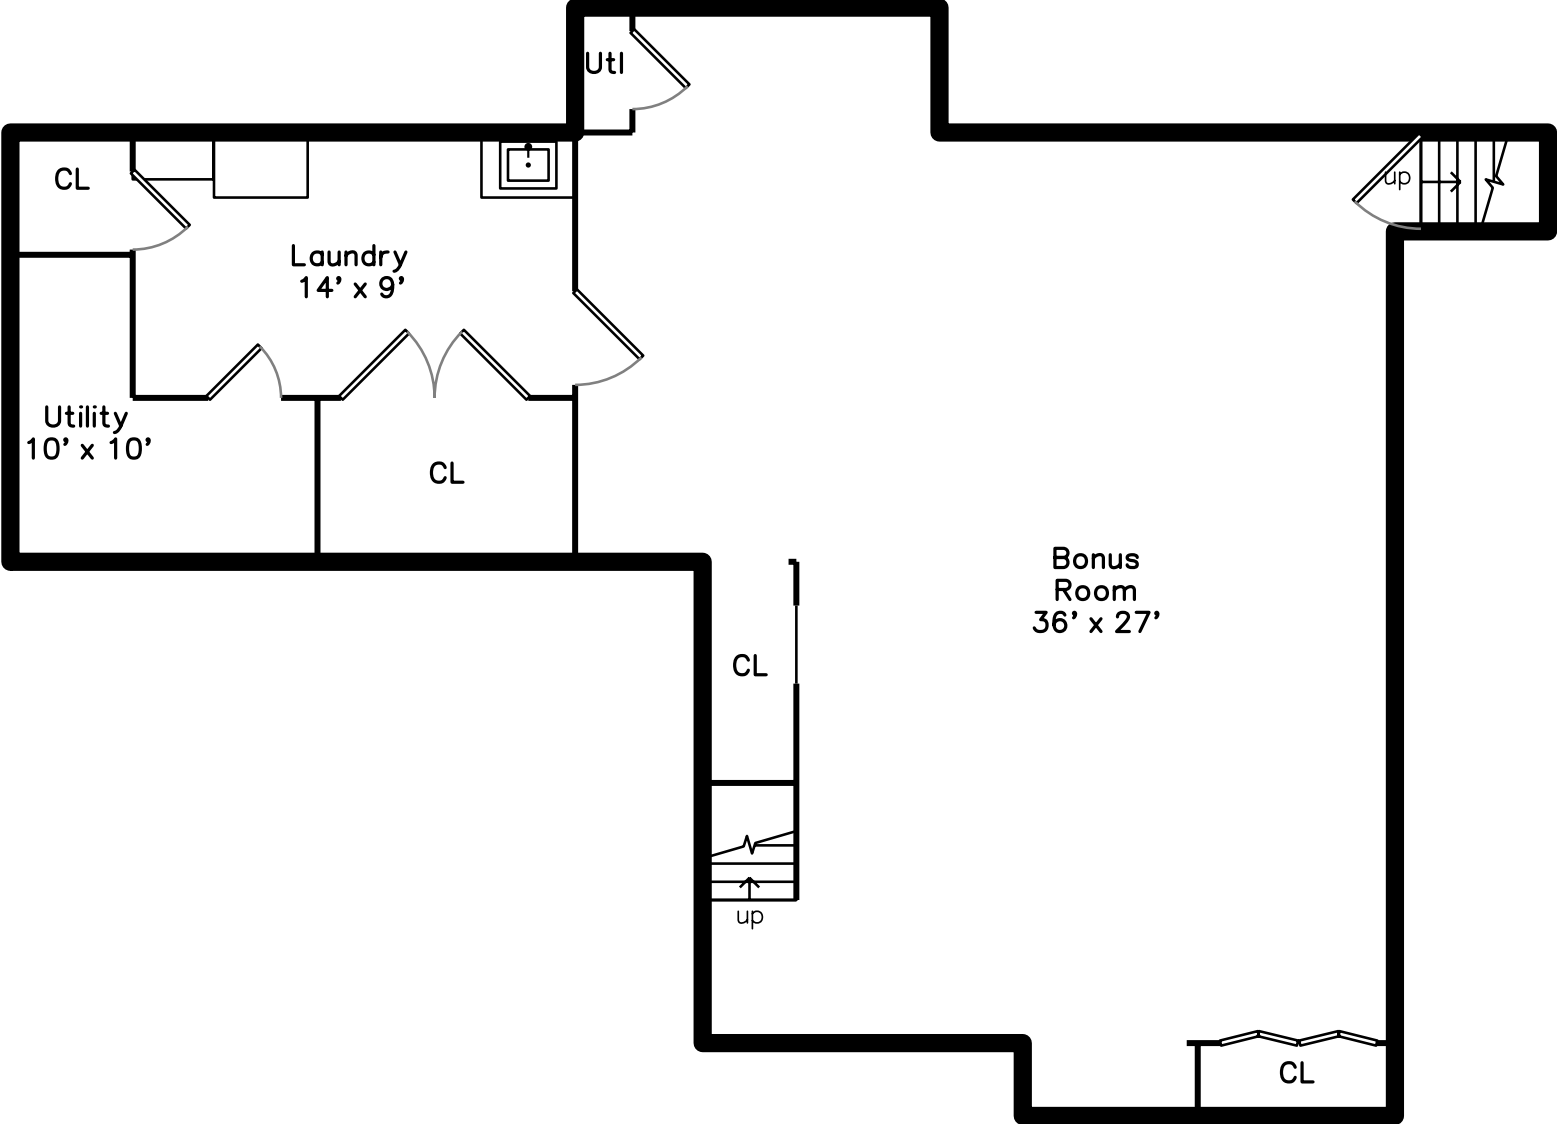

Upper

Basement

Main

41 Pompositticut Street
Stow, MA 01775

PicturePlan by  vis-home

Measurements may not be 100% accurate.
Floor plans are provided for convenience only.
Room sizes are not used to calculate area.

Upper

Main

Basement

Outside

Outside

Outside

Outside

Outside

Outside

Outside

Foyer

Living Room

Living Room

Dining Room

Dining Room

Kitchen

Deck

Deck

Porch

Landing

Main Bedroom

Main Bedroom

Main Bathroom

Main Bathroom