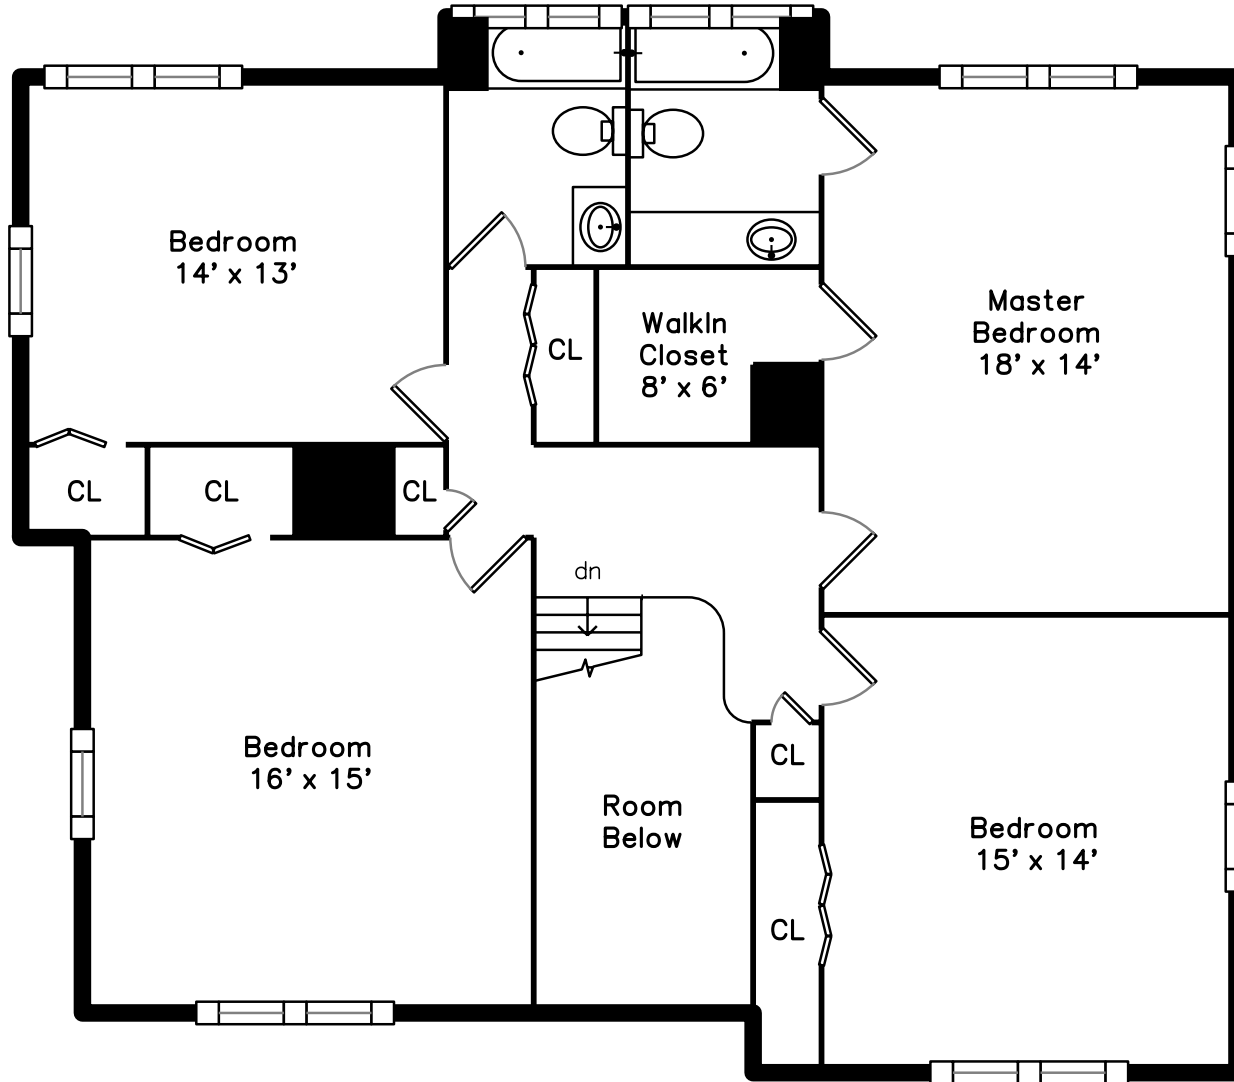

Upper

Basement

Main

41 Pompositticut Street
Stow, MA 01775

PicturePlan by  vis-home

Measurements may not be 100% accurate.
Floor plans are provided for convenience only.
Room sizes are not used to calculate area.

Upper

Main

Basement

Outside

Outside

Outside

Outside

Outside

Outside

Outside

Foyer

Living Room

Living Room

Dining Room

Dining Room

Kitchen

Deck

Deck

Porch

Landing

Main Bedroom

Main Bedroom

Main Bathroom

Main Bathroom