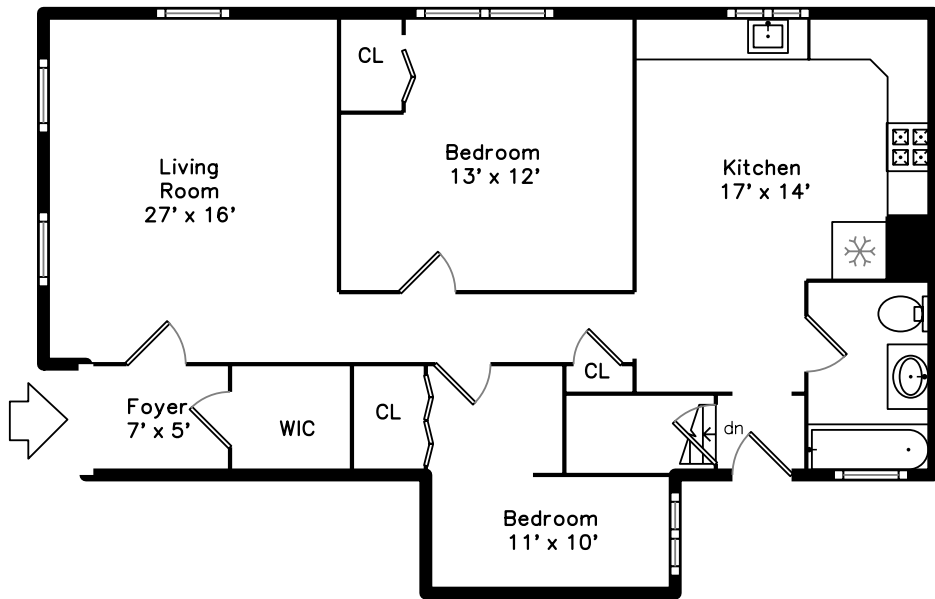

Main

Basement

43 Walnut Street #43
Dedham, MA 02026

PicturePlan by  vis-home

Measurements may not be 100% accurate.
Floor plans are provided for convenience only.
Room sizes are not used to calculate area.

Main

Basement

Outside

Outside

Outside

Living Room

Living Room

Living Room

Kitchen

Kitchen

Bedroom

Bedroom

Bedroom

Bathroom

Utility

Utility