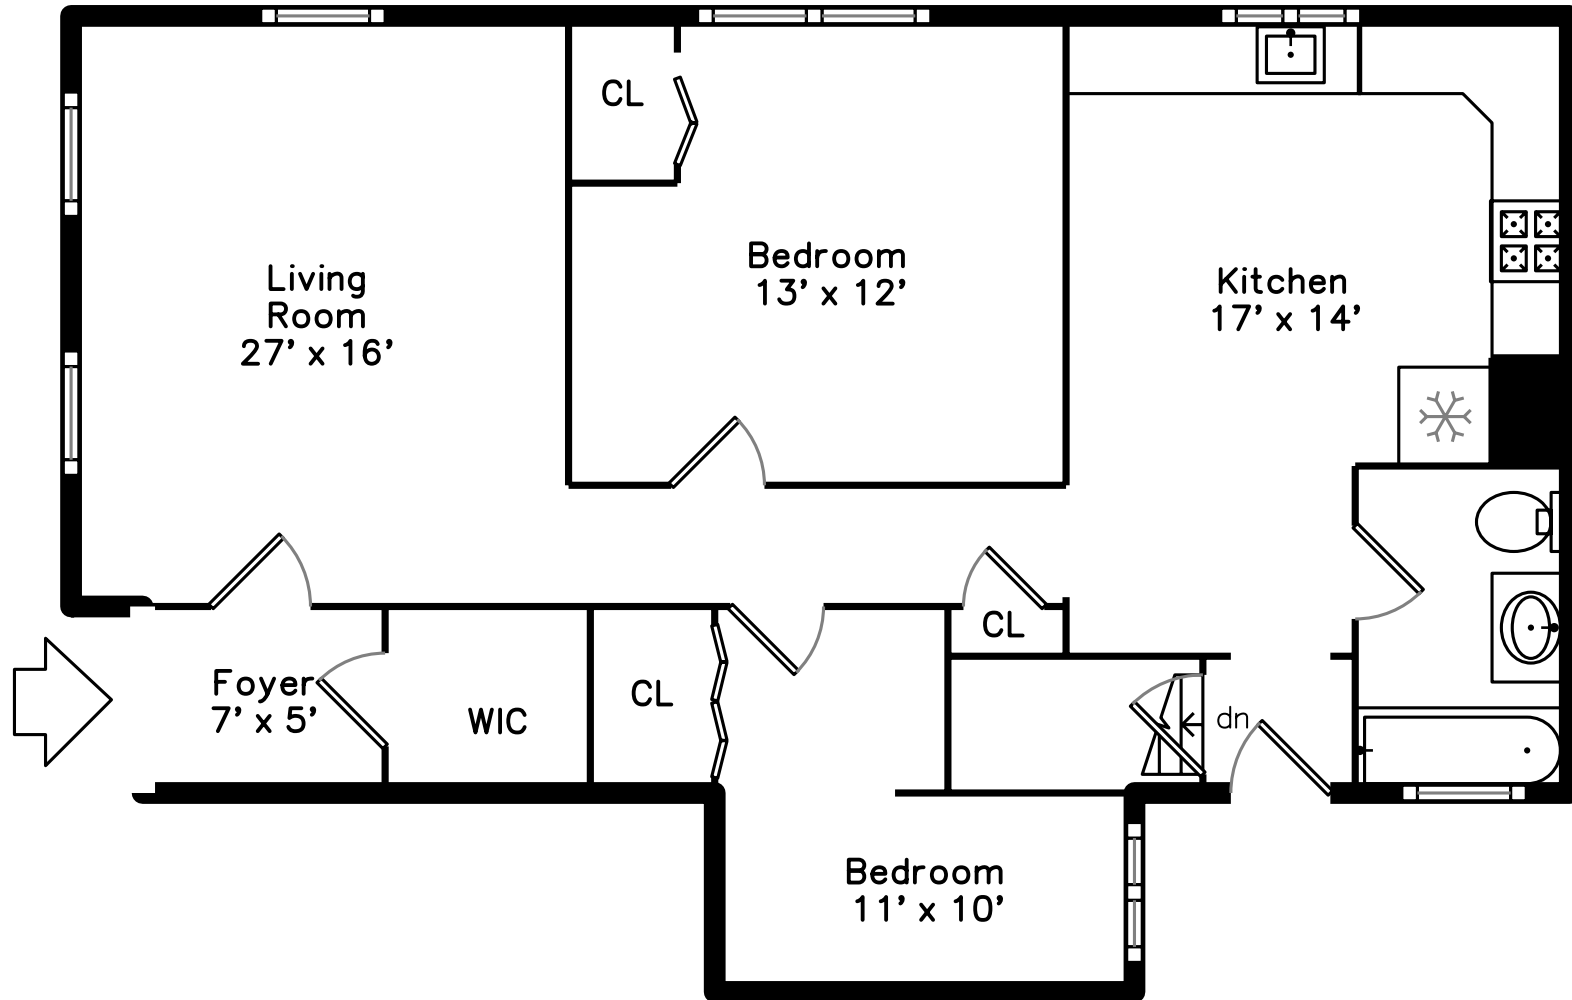

Main

Basement

43 Walnut Street #43
Dedham, MA 02026

PicturePlan by  vis-home

Measurements may not be 100% accurate.
Floor plans are provided for convenience only.
Room sizes are not used to calculate area.

Main

Basement

Outside

Outside

Outside

Living Room

Living Room

Living Room

Kitchen

Kitchen

Bedroom

Bedroom

Bedroom

Bathroom

Utility

Utility