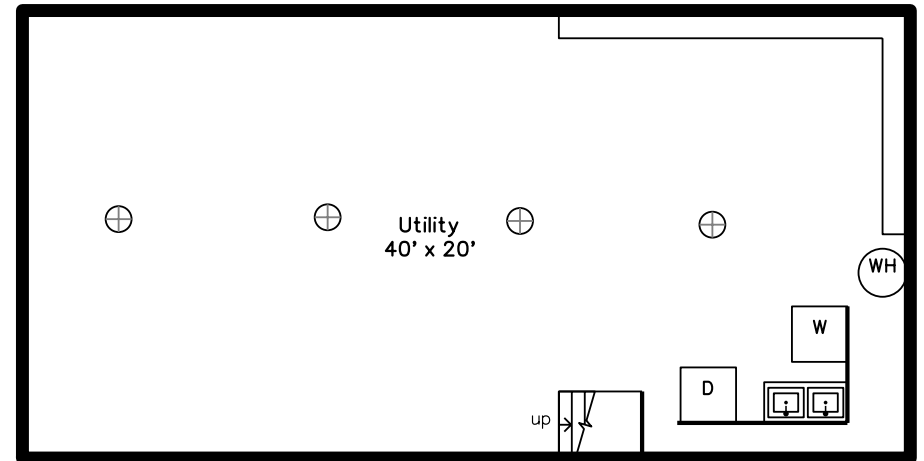

Main

Basement

43 Walnut Street #43
Dedham, MA 02026

PicturePlan by  vis-home

Measurements may not be 100% accurate.
Floor plans are provided for convenience only.
Room sizes are not used to calculate area.