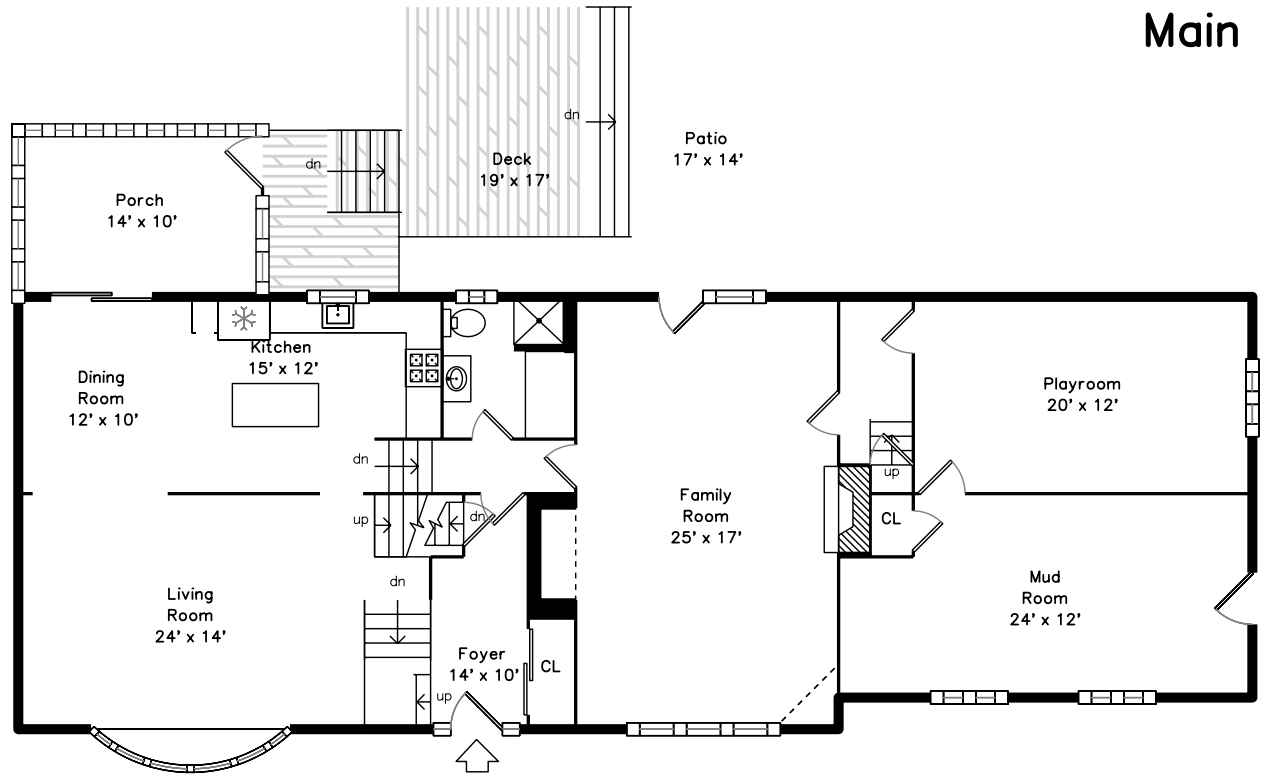

Upper

Main

Basement

Coach

16 Fern Road
Braintree, MA 02184

PicturePlan by  vis-home

Measurements may not be 100% accurate.
Floor plans are provided for convenience only.
Room sizes are not used to calculate area.

Coach

Upper

Main

Basement

Outside

Outside

Outside

Outside

Outside

Outside

Outside

Outside

Foyer

Living Room

Living Room

Dining Room

Dining Room

Kitchen

Kitchen

Kitchen

Family Room

Family Room

Porch

Porch