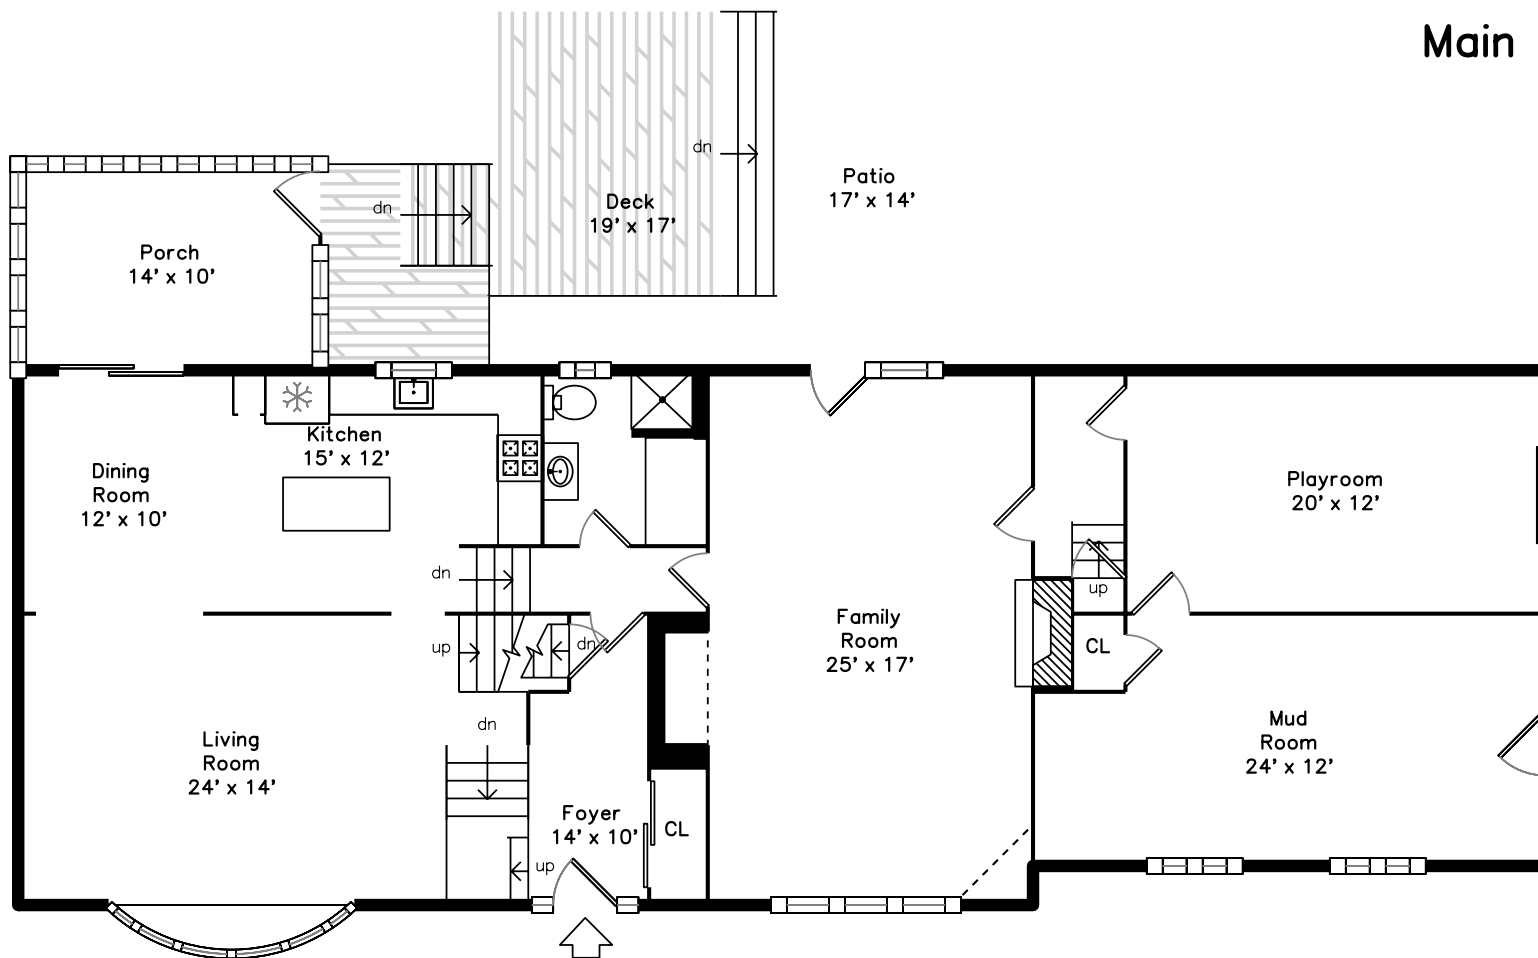

Upper

Main

Basement

Coach

16 Fern Road
Braintree, MA 02184

PicturePlan by  vis-home

Measurements may not be 100% accurate.
Floor plans are provided for convenience only.
Room sizes are not used to calculate area.

Coach

Upper

Main

Basement

Outside

Outside

Outside

Outside

Outside

Outside

Outside

Outside

Foyer

Living Room

Living Room

Dining Room

Dining Room

Kitchen

Kitchen

Kitchen

Family Room

Family Room

Porch

Porch