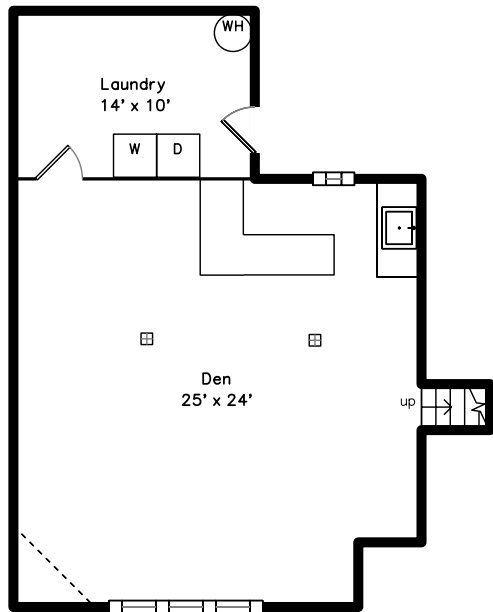

Upper

Main

Basement

Coach

16 Fern Road
Braintree, MA 02184

PicturePlan by  vis-home

Measurements may not be 100% accurate.
Floor plans are provided for convenience only.
Room sizes are not used to calculate area.

Coach

Upper

Main

Basement

Outside

Outside

Outside

Outside

Bedroom

Bathroom

Bathroom

Bonus Room

Den

Den

Den

Den