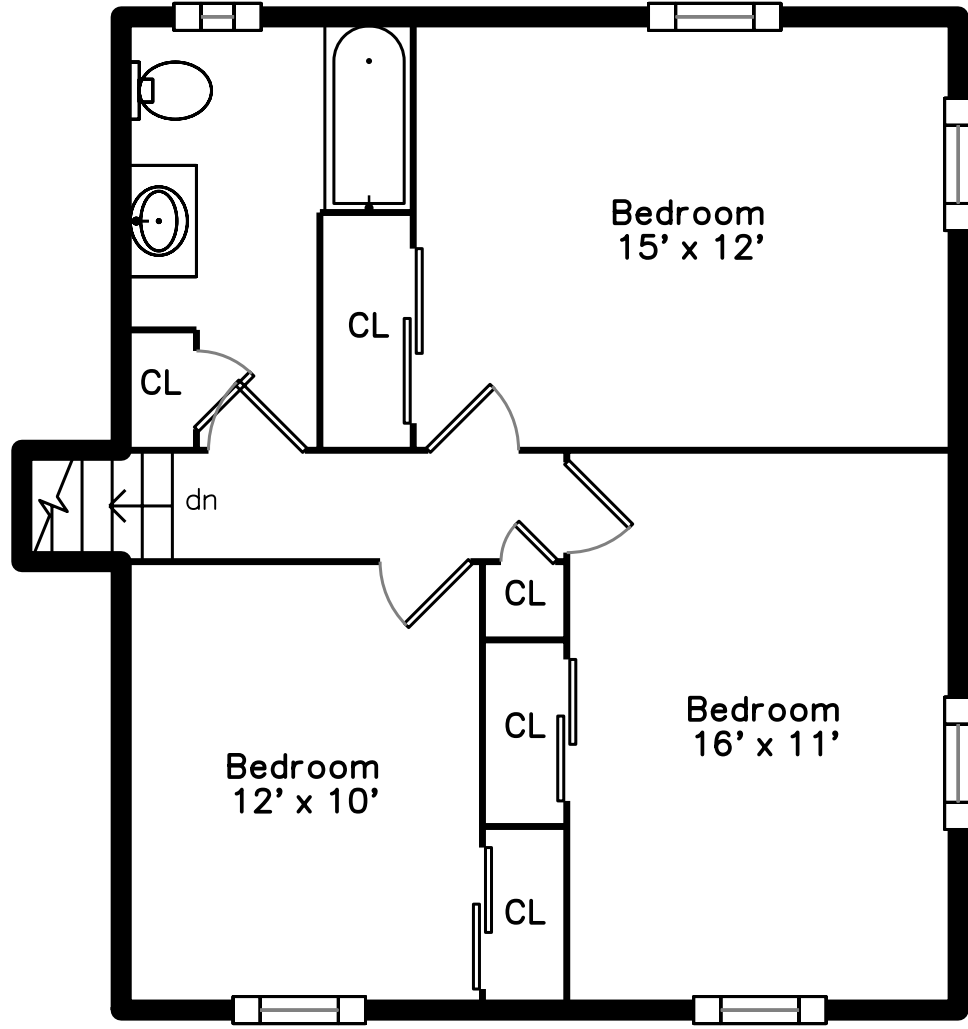

Upper

Main

Basement

Coach

16 Fern Road
Braintree, MA 02184

PicturePlan by  vis-home

Measurements may not be 100% accurate.
Floor plans are provided for convenience only.
Room sizes are not used to calculate area.

Coach

Upper

Main

Basement

Outside

Outside

Outside

Outside

Dining Room

Kitchen

Kitchen

Kitchen

Family Room

Family Room

Porch

Porch

Bedroom

Bathroom

Bathroom

Bonus Room

Den

Den

Den

Den