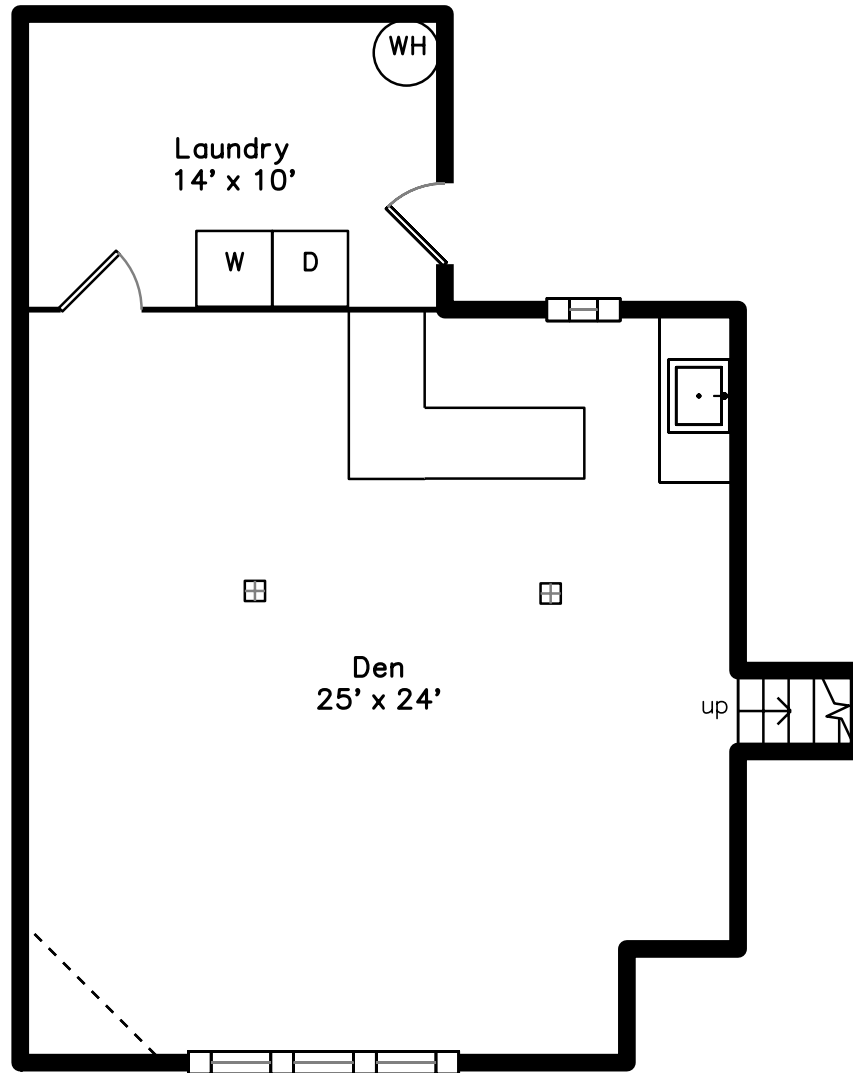

Upper

Main

Basement

Coach

16 Fern Road
Braintree, MA 02184

PicturePlan by  vis-home

Measurements may not be 100% accurate.
Floor plans are provided for convenience only.
Room sizes are not used to calculate area.

Coach

Upper

Main

Basement

Outside

Outside

Outside

Outside

Outside

Outside

Outside

Outside

Foyer

Living Room

Living Room

Dining Room

Dining Room

Kitchen

Kitchen

Kitchen

Family Room

Family Room

Porch

Porch