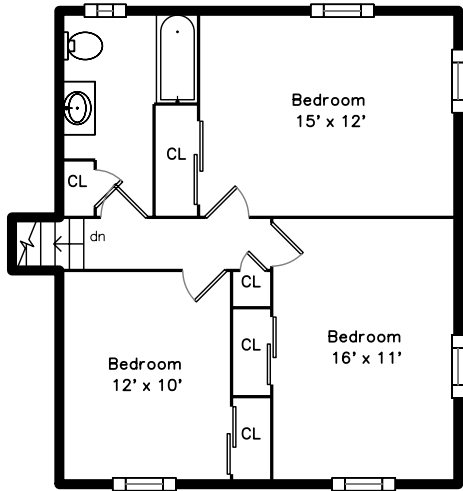

Upper

Main

Basement

Coach

16 Fern Road
Braintree, MA 02184

PicturePlan by  vis-home

Measurements may not be 100% accurate.
Floor plans are provided for convenience only.
Room sizes are not used to calculate area.

Coach

Upper

Main

Basement

Outside

Outside

Outside

Outside

Bathroom

Deck

Patio

Bedroom

Bedroom

Bedroom

Bedroom

Bedroom

Bedroom

Bathroom

Bathroom

Bonus Room

Den

Den

Den

Den