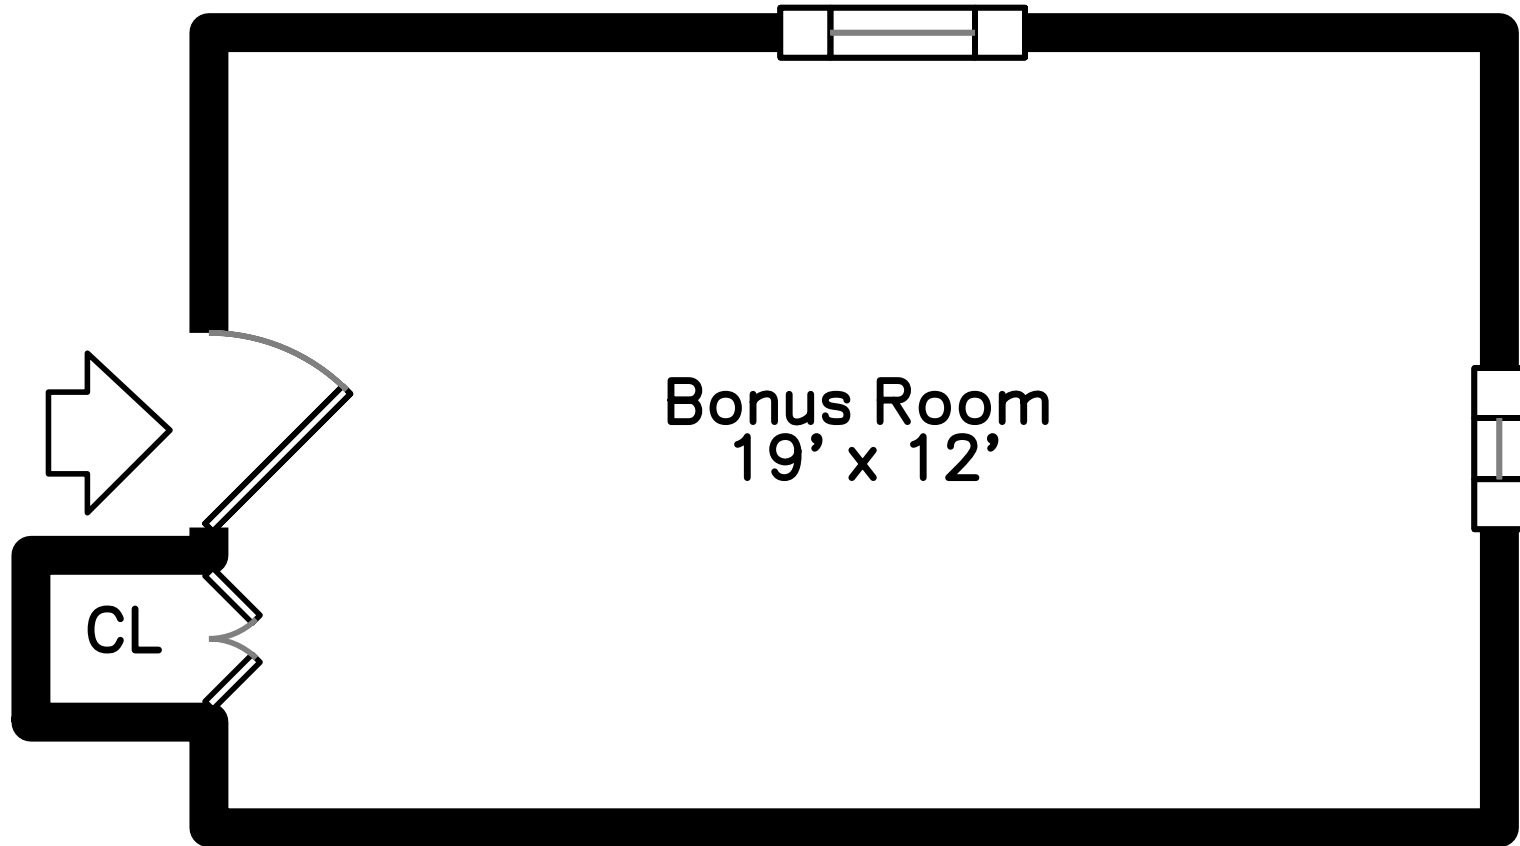

Upper

Main

Basement

Coach

16 Fern Road
Braintree, MA 02184

PicturePlan by  vis-home

Measurements may not be 100% accurate.
Floor plans are provided for convenience only.
Room sizes are not used to calculate area.

Coach

Upper

Main

Basement

Outside

Outside

Outside

Outside