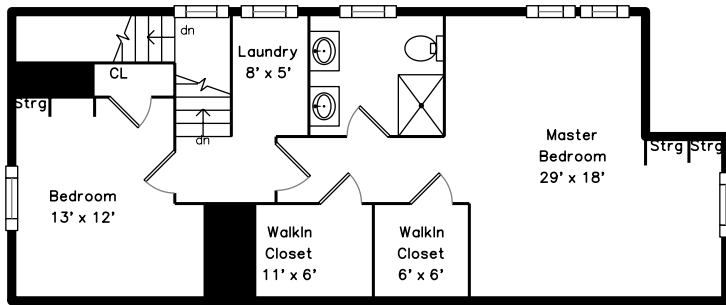

Upper

Main

13 Thomas Street 13
Belmont, MA 02478

PicturePlan by  vis-home

Measurements may not be 100% accurate.

Floor plans are provided for convenience only.

Room sizes are not used to calculate area.

Upper

Main

Outside

Outside

Outside

Outside

Living Room

Living Room

Dining Room

Dining Room

Kitchen

Kitchen

Kitchen

Kitchen

Kitchen

Breakfast

Bedroom

Bedroom

Study

Study

Porch

Bathroom

Master Bedroom

Master Bedroom

Master Bedroom