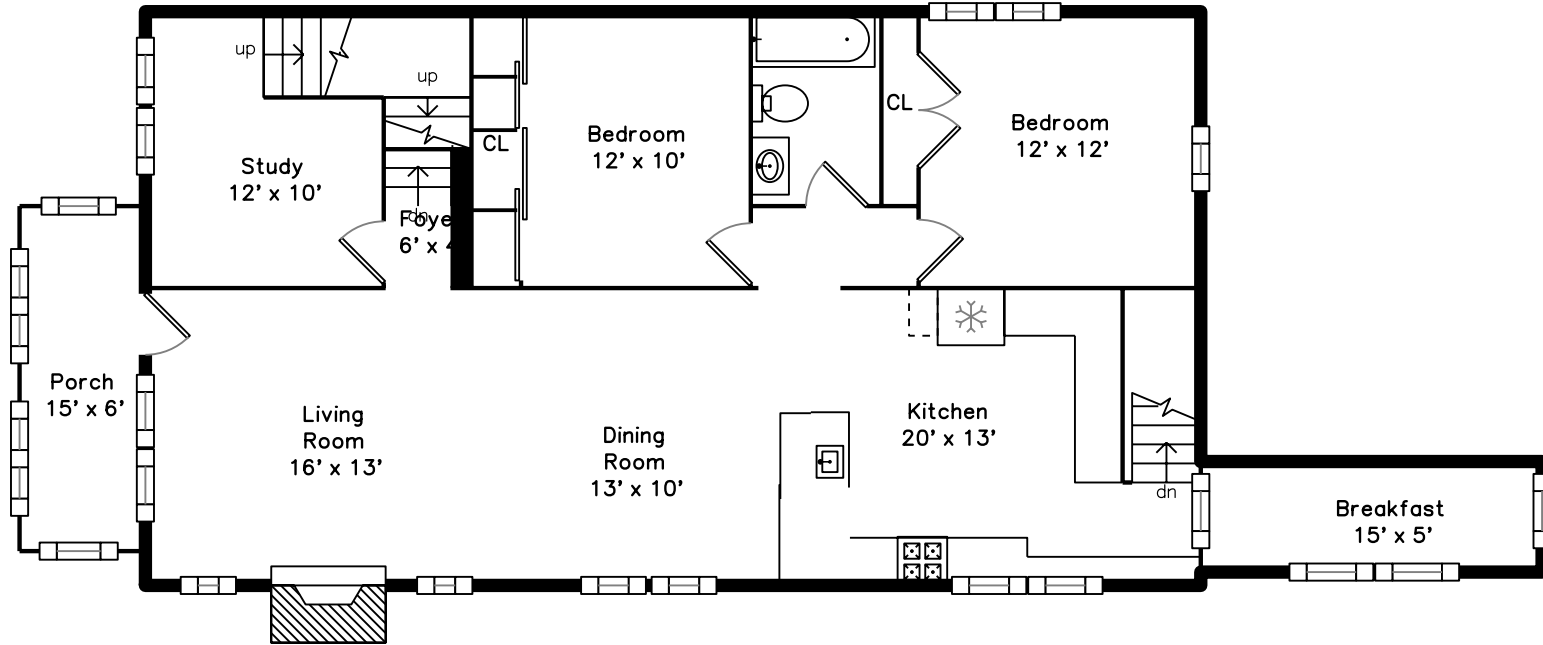

Upper

Main

13 Thomas Street 13
Belmont, MA 02478

PicturePlan by  vis-home

Measurements may not be 100% accurate.

Floor plans are provided for convenience only.

Room sizes are not used to calculate area.

Upper

Main

Outside

Outside

Outside

Outside

Living Room

Living Room

Dining Room

Dining Room

Kitchen

Kitchen

Kitchen

Kitchen

Kitchen

Breakfast

Bedroom

Bedroom

Study

Study

Porch

Bathroom

Master Bedroom

Master Bedroom

Master Bedroom