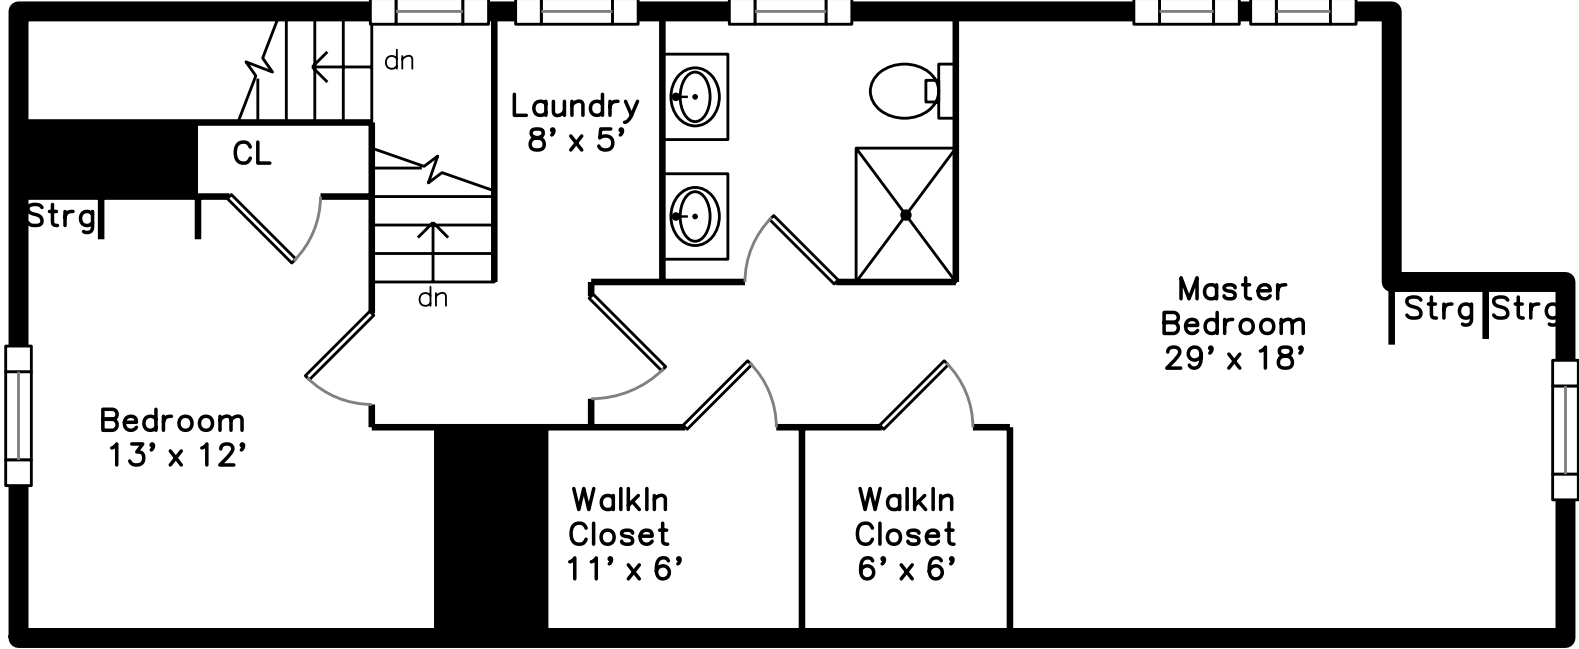

Upper

Main

13 Thomas Street 13
Belmont, MA 02478

PicturePlan by  vis-home

Measurements may not be 100% accurate.

Floor plans are provided for convenience only.

Room sizes are not used to calculate area.

Upper

Main

Outside

Outside

Outside

Outside

Living Room

Living Room

Dining Room

Dining Room

Kitchen

Kitchen

Kitchen

Kitchen

Kitchen

Breakfast

Bedroom

Bedroom

Study

Study

Porch

Bathroom

Master Bedroom

Master Bedroom

Master Bedroom