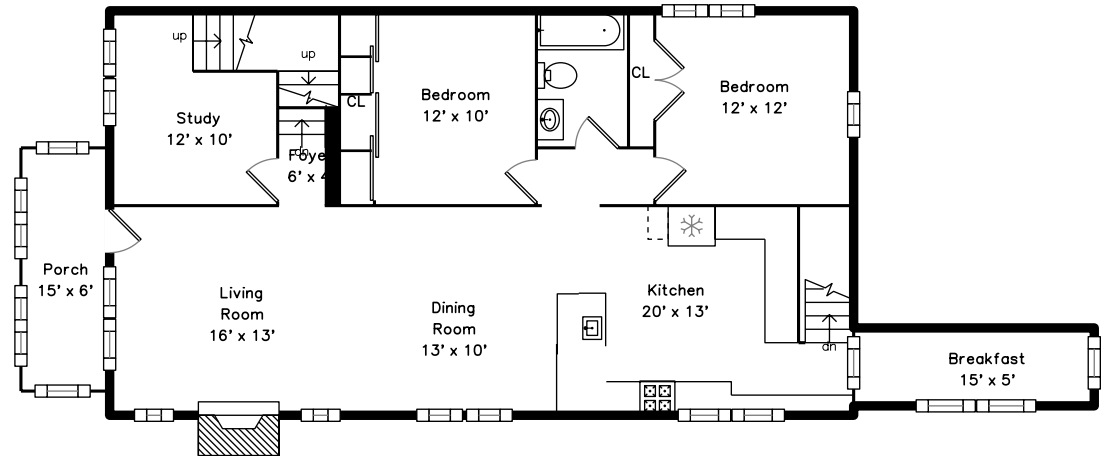

Upper

Main

13 Thomas Street 13
Belmont, MA 02478

PicturePlan by  vis-home

Measurements may not be 100% accurate.

Floor plans are provided for convenience only.

Room sizes are not used to calculate area.

Upper

Main

Outside

Outside

Outside

Outside

Living Room

Living Room

Dining Room

Dining Room

Kitchen

Kitchen

Kitchen

Kitchen

Kitchen

Breakfast

Bedroom

Bedroom

Study

Study

Porch

Bathroom

Master Bedroom

Master Bedroom

Master Bedroom