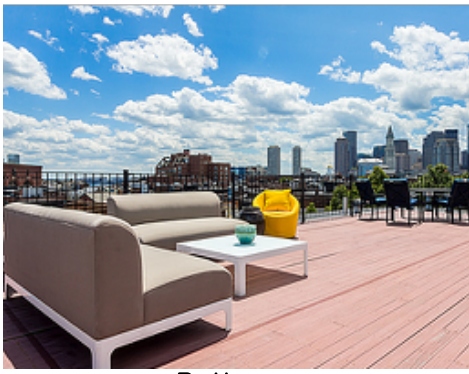

Bathroom

Bathroom

Bathroom