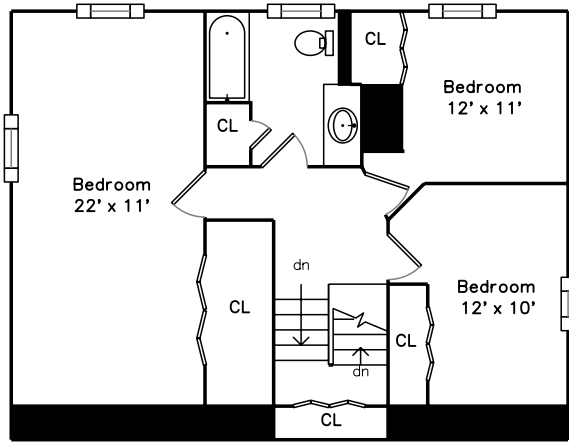

# Upper

# Basement

# Main

230 River Street  
Billerica, MA 01821

PicturePlan by  vis-home  
Measurements may not be 100% accurate.  
Floor plans are provided for convenience only.  
Room sizes are not used to calculate area.

Family Room

Family Room

Family Room