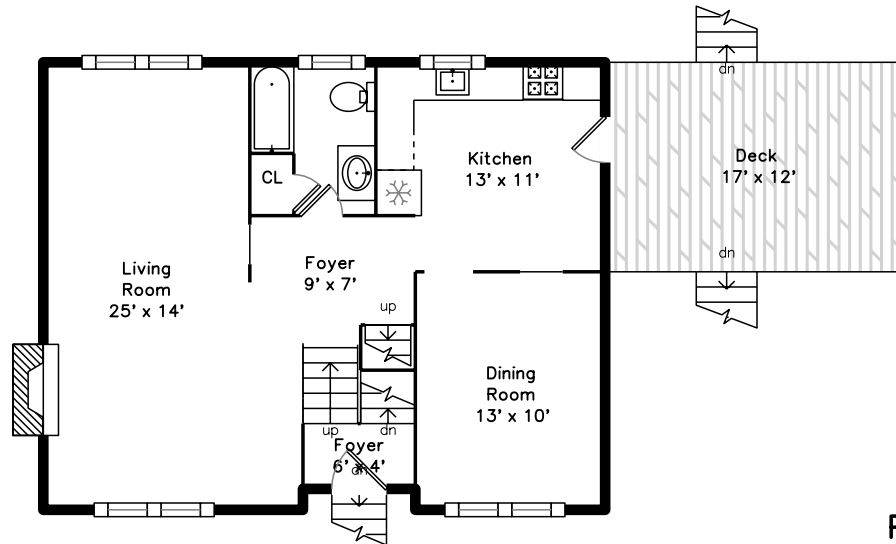

# Upper

# Basement

# Main

230 River Street  
Billerica, MA 01821

PicturePlan by  vis-home  
Measurements may not be 100% accurate.  
Floor plans are provided for convenience only.  
Room sizes are not used to calculate area.

Family Room

Family Room

Family Room