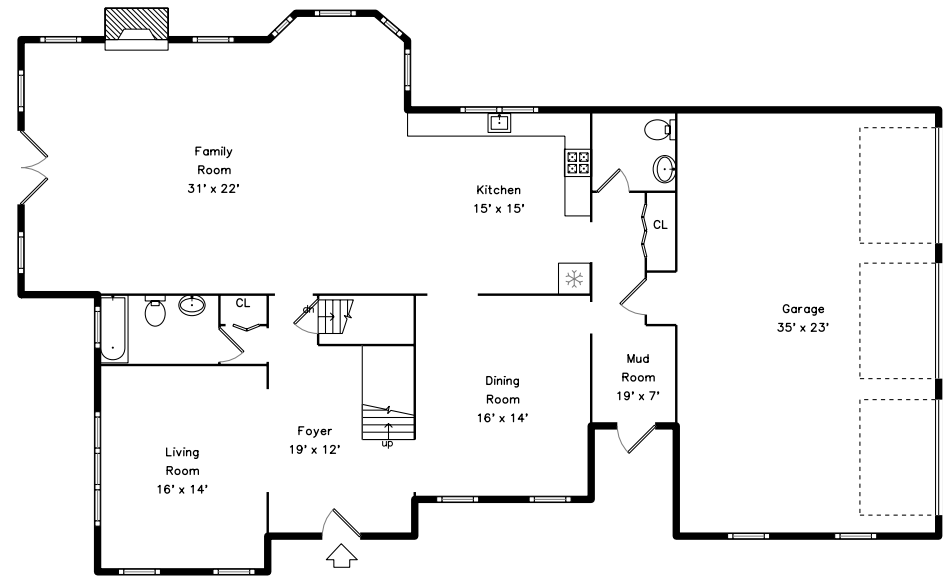

## Second Level

## Lower Level

## Main Level

40 Beaumont Avenue  
Newton, MA 02460

PicturePlan by  vis-home

Measurements may not be 100% accurate.  
Floor plans are provided for convenience only.  
Room sizes are not used to calculate area.

# Lower Level

3D View – TopDown

3D View – TopDown

3D View – TopDown