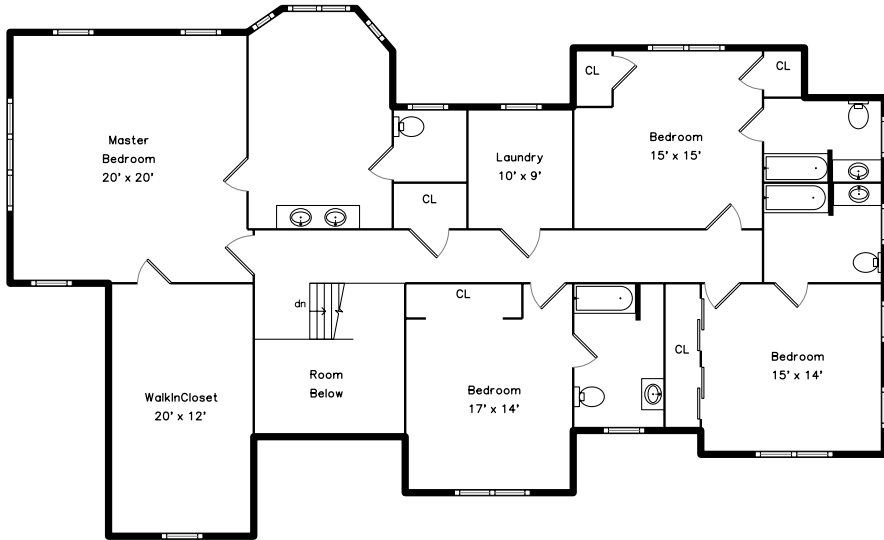

## Second Level

## Lower Level

## Main Level

40 Beaumont Avenue  
Newton, MA 02460

PicturePlan by  vis-home

Measurements may not be 100% accurate.  
Floor plans are provided for convenience only.  
Room sizes are not used to calculate area.

# Lower Level

3D View – TopDown

3D View – TopDown

3D View – TopDown