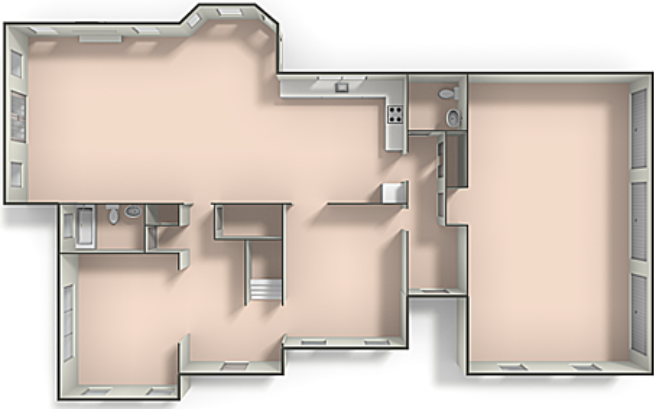

## Lower Level

## Main Level

40 Beaumont Avenue  
Newton, MA 02460

PicturePlan by  vis-home

Measurements may not be 100% accurate.  
Floor plans are provided for convenience only.  
Room sizes are not used to calculate area.

# Second Level

Main Level

# Lower Level

3D View – TopDown

3D View – TopDown

3D View – TopDown