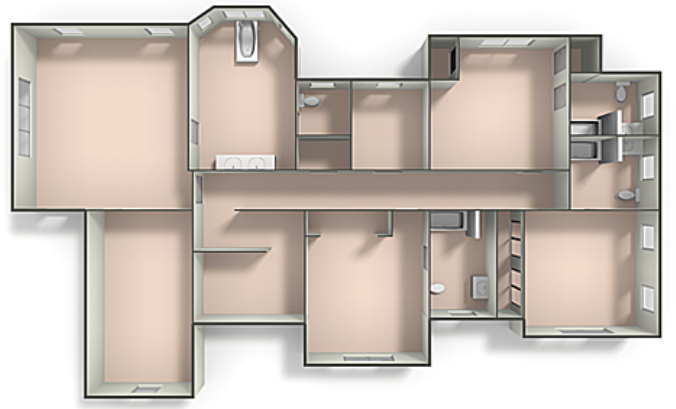

## Main Level

40 Beaumont Avenue  
Newton, MA 02460

PicturePlan by  vis-home

Measurements may not be 100% accurate.  
Floor plans are provided for convenience only.  
Room sizes are not used to calculate area.

# Second Level

Main Level

# Lower Level

3D View – TopDown

3D View – TopDown

3D View – TopDown