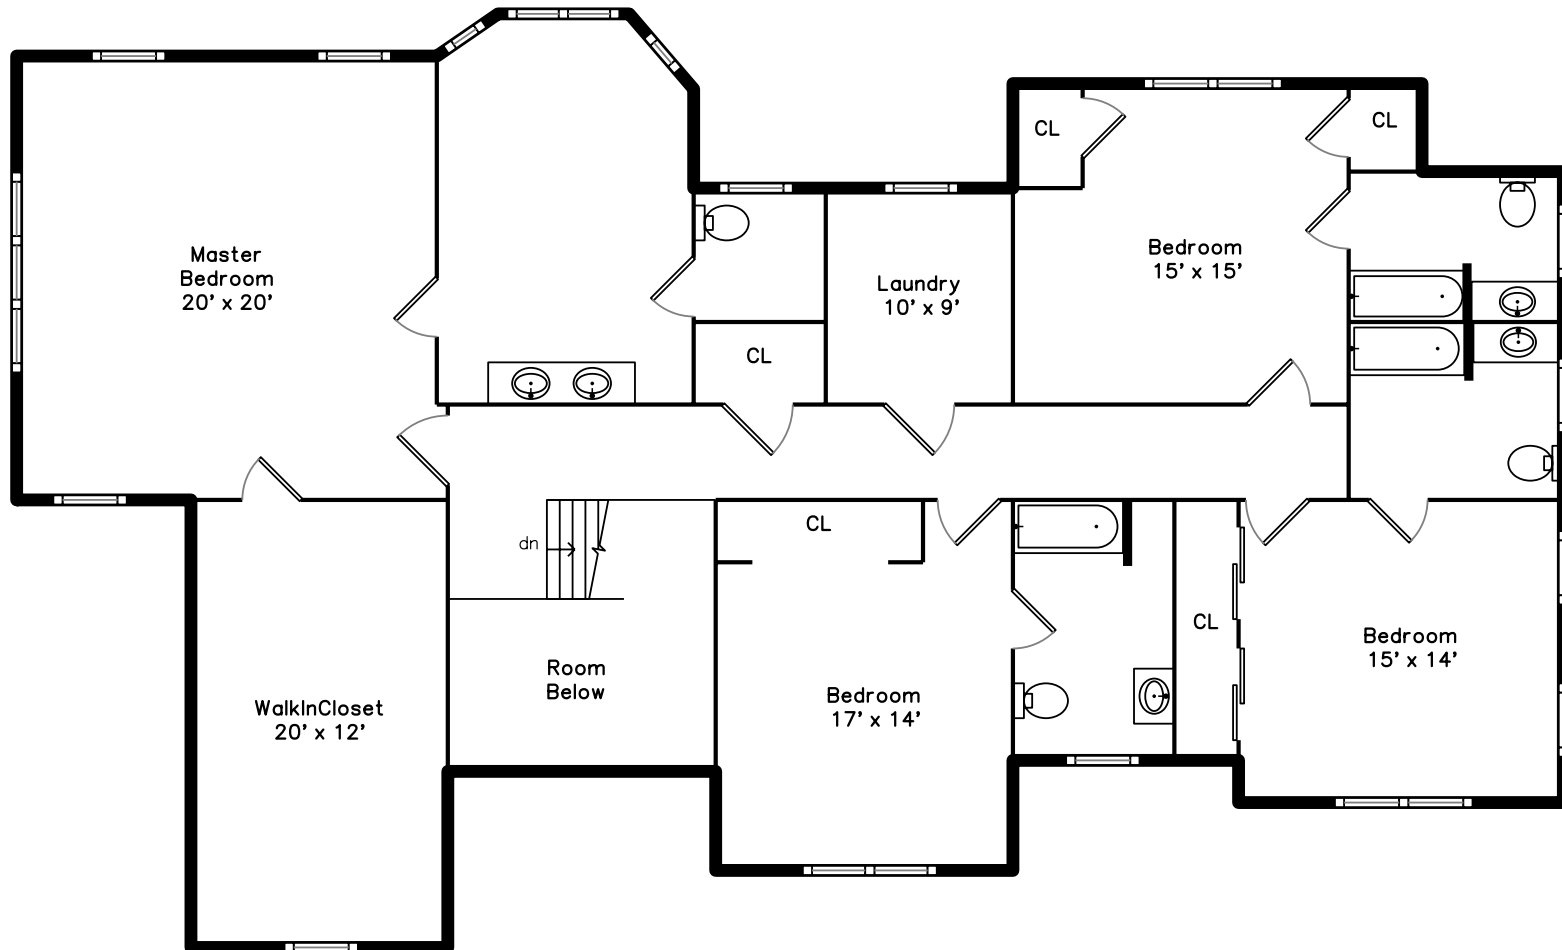

## Lower Level

## Main Level

40 Beaumont Avenue  
Newton, MA 02460

PicturePlan by  vis-home

Measurements may not be 100% accurate.  
Floor plans are provided for convenience only.  
Room sizes are not used to calculate area.

# Second Level

Main Level

# Lower Level

3D View – TopDown

3D View – TopDown

3D View – TopDown