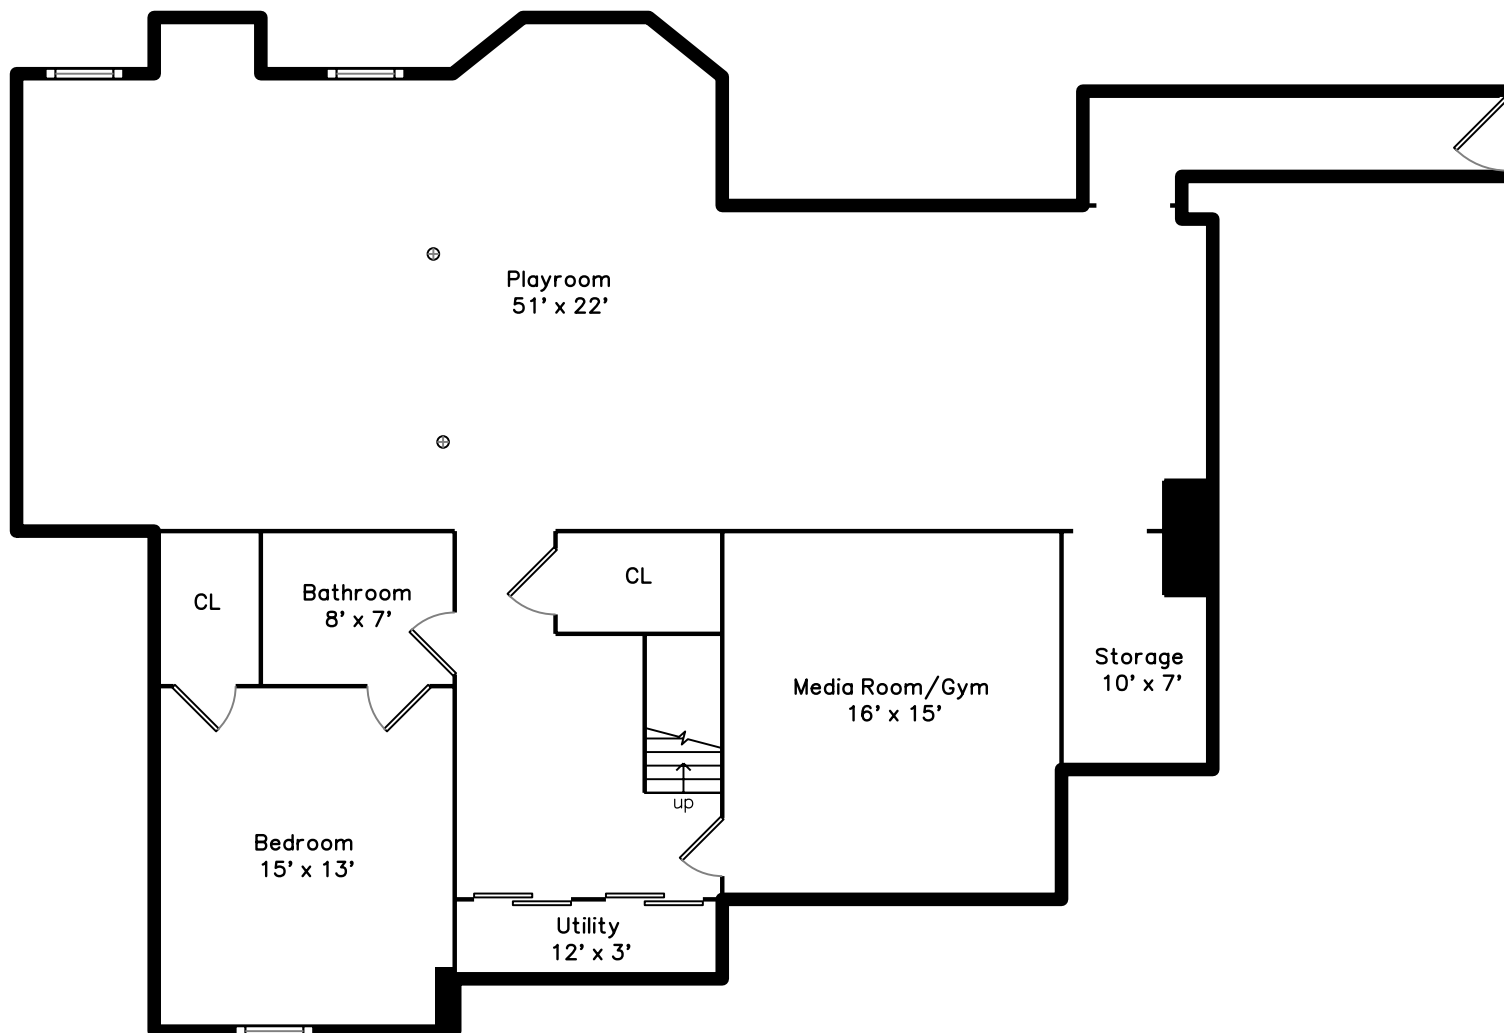

## Lower Level

## Main Level

40 Beaumont Avenue  
Newton, MA 02460

PicturePlan by  vis-home

Measurements may not be 100% accurate.  
Floor plans are provided for convenience only.  
Room sizes are not used to calculate area.

# Second Level

Main Level

# Lower Level

3D View – TopDown

3D View – TopDown

3D View – TopDown