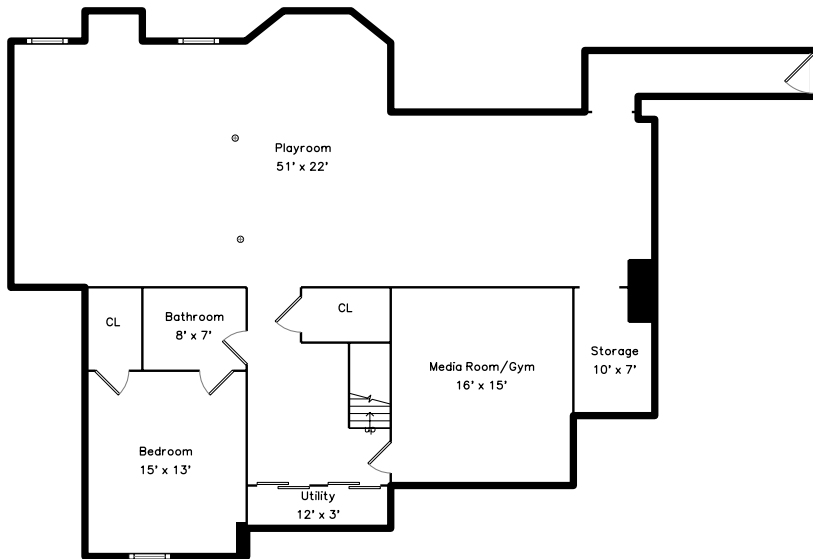

## Second Level

## Lower Level

## Main Level

40 Beaumont Avenue  
Newton, MA 02460

PicturePlan by  vis-home

Measurements may not be 100% accurate.  
Floor plans are provided for convenience only.  
Room sizes are not used to calculate area.

# Lower Level

3D View – TopDown

3D View – TopDown

3D View – TopDown