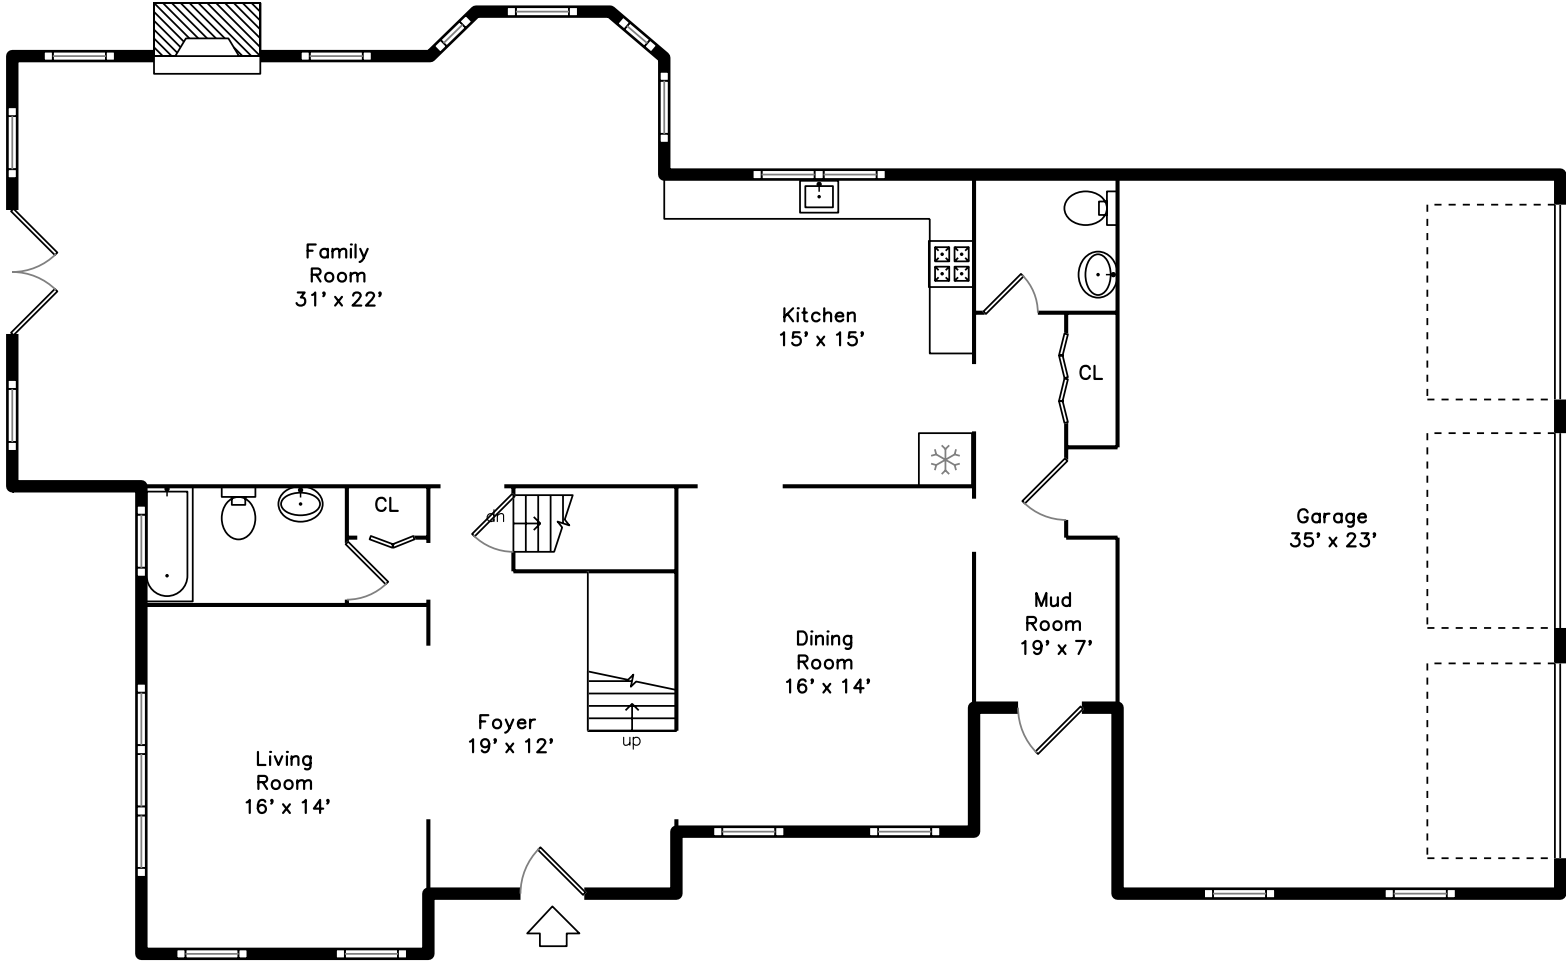

## Lower Level

## Main Level

40 Beaumont Avenue  
Newton, MA 02460

PicturePlan by  vis-home

Measurements may not be 100% accurate.  
Floor plans are provided for convenience only.  
Room sizes are not used to calculate area.

# Second Level

Main Level

# Lower Level

3D View – TopDown

3D View – TopDown

3D View – TopDown