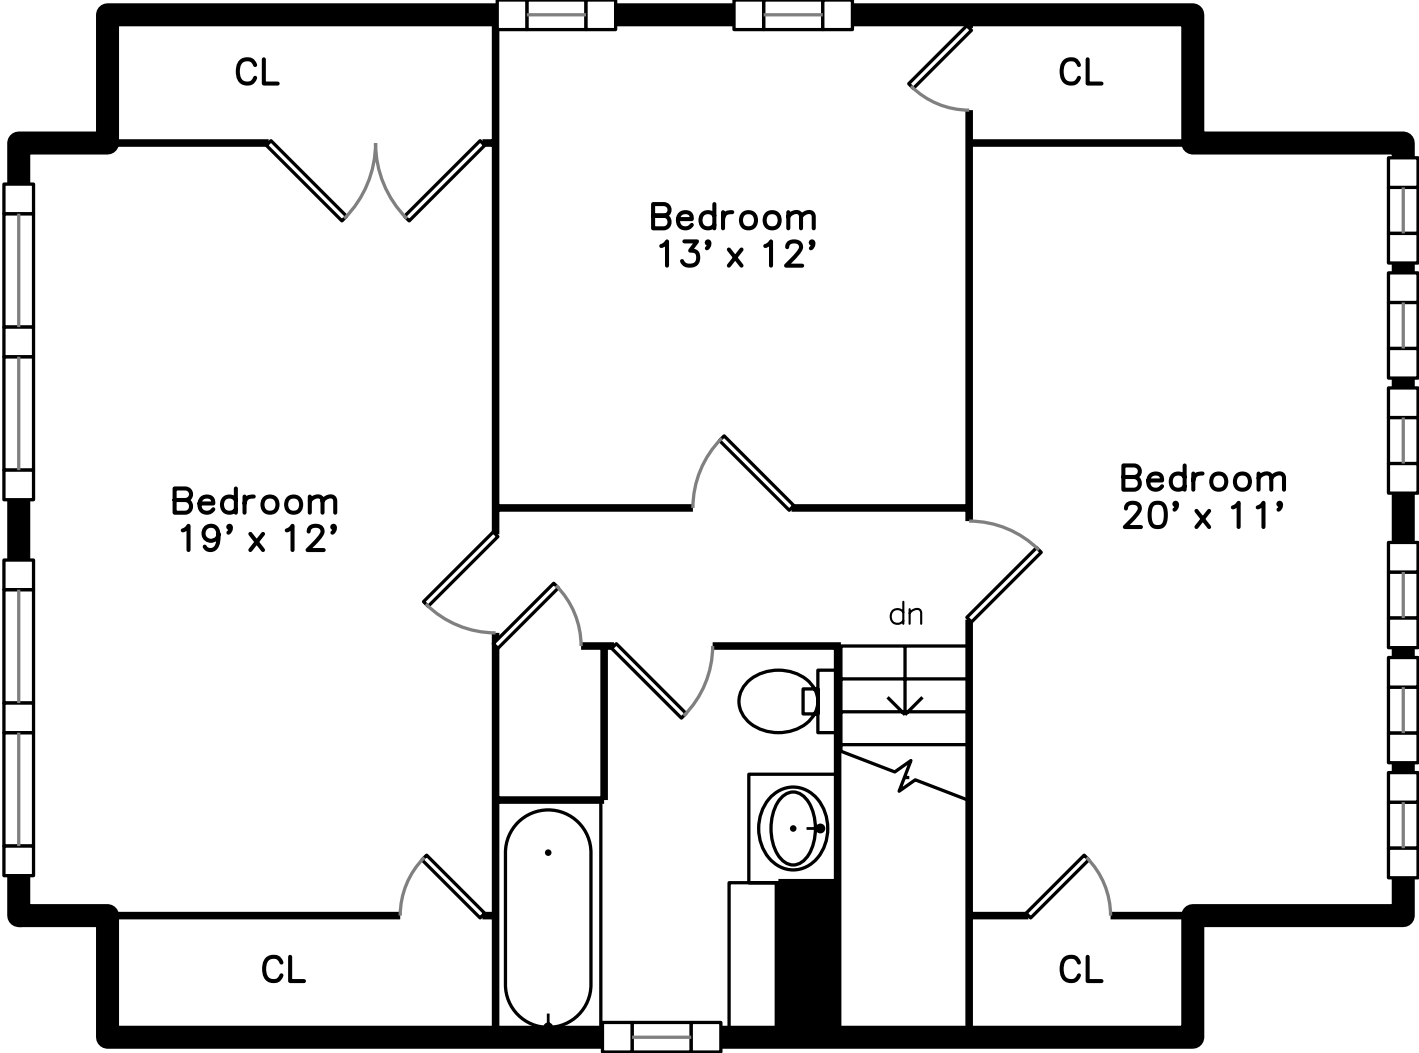

## Main

53 Willow Street  
Westwood, MA 02090

PicturePlan by  vis-home

Measurements may not be 100% accurate.

Floor plans are provided for convenience only.

Room sizes are not used to calculate area.

# Upper

Outside

Outside

Outside

Outside

Living Room

Living Room

Living Room

Living Room

Living Room

Dining Room

Dining Room

Dining Room

Dining Room

Kitchen

Kitchen

Kitchen