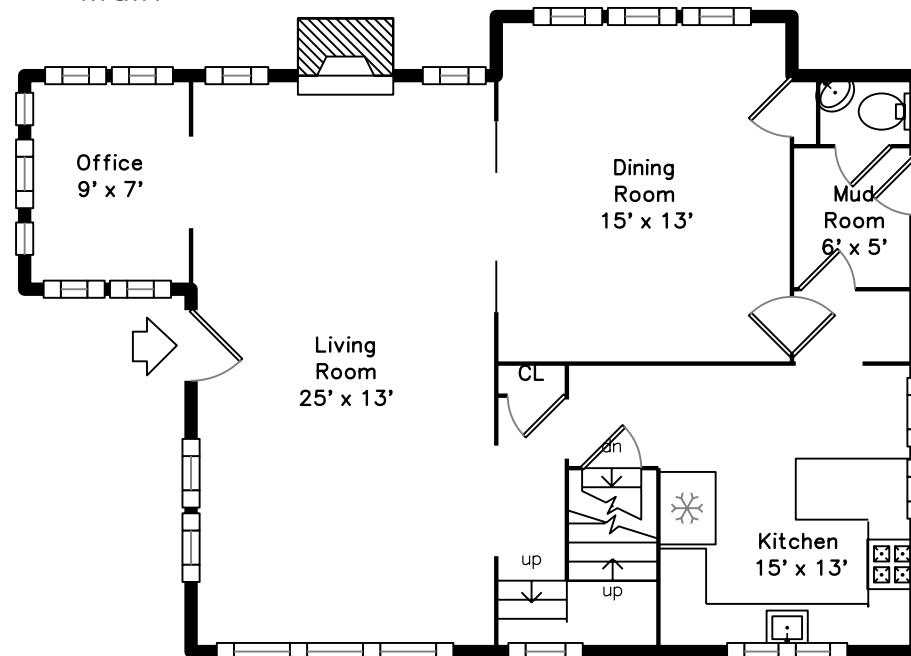

## Upper

## Main

53 Willow Street  
Westwood, MA 02090

PicturePlan by  vis-home

Measurements may not be 100% accurate.

Floor plans are provided for convenience only.

Room sizes are not used to calculate area.

# Upper

Living Room

Dining Room

Dining Room

Dining Room

Dining Room

Kitchen

Kitchen

Kitchen