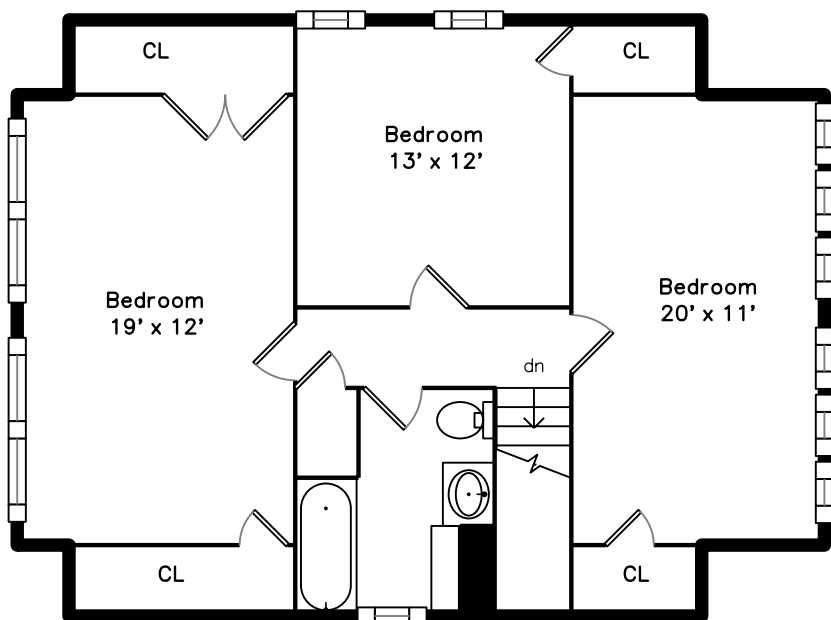

## Upper

## Main

53 Willow Street  
Westwood, MA 02090

PicturePlan by  vis-home

Measurements may not be 100% accurate.

Floor plans are provided for convenience only.

Room sizes are not used to calculate area.

# Upper

Office

Bathroom

Bedroom

Bedroom

Bedroom

Bedroom

Bedroom

Bedroom