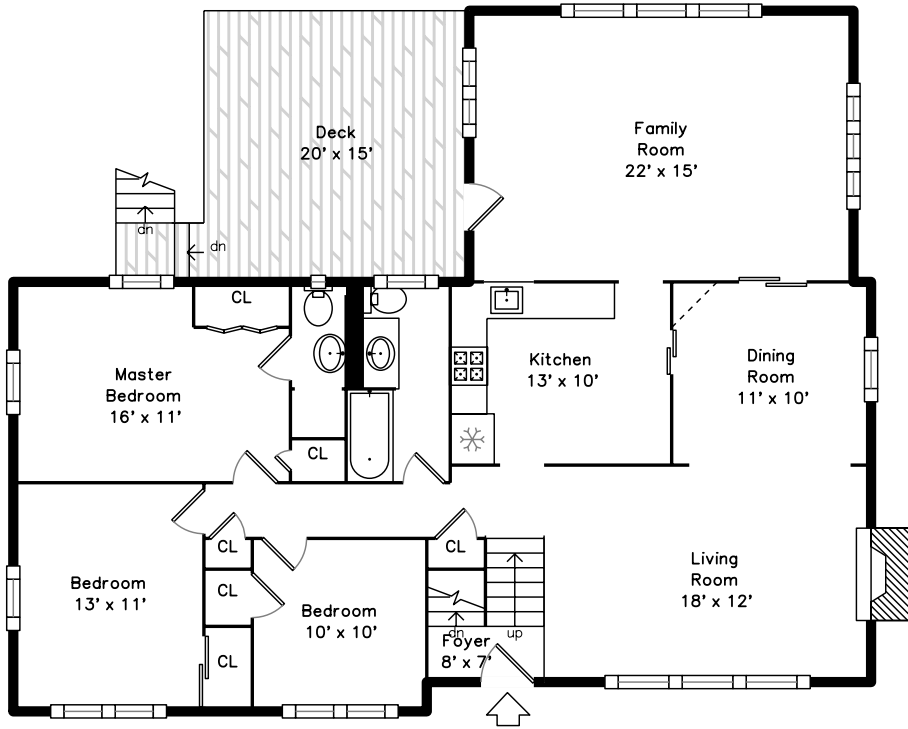

Main

Lower

6 Avalon Road
Needham, MA 02492

PicturePlan by  vit-home
Measurements may not be 100% accurate.
Floor plans are provided for convenience only.
Room sizes are not used to calculate area.

Main

Lower

Outside

Outside

Outside

Backyard

Living Room

Living Room

Dining Room

Dining Room

Kitchen

Kitchen

Kitchen

Family Room

Family Room

Bedroom

Bedroom

Master Bedroom

Bathroom

Master Bathroom

Deck

Recreation Room

Recreation Room

Office

Office

Bathroom