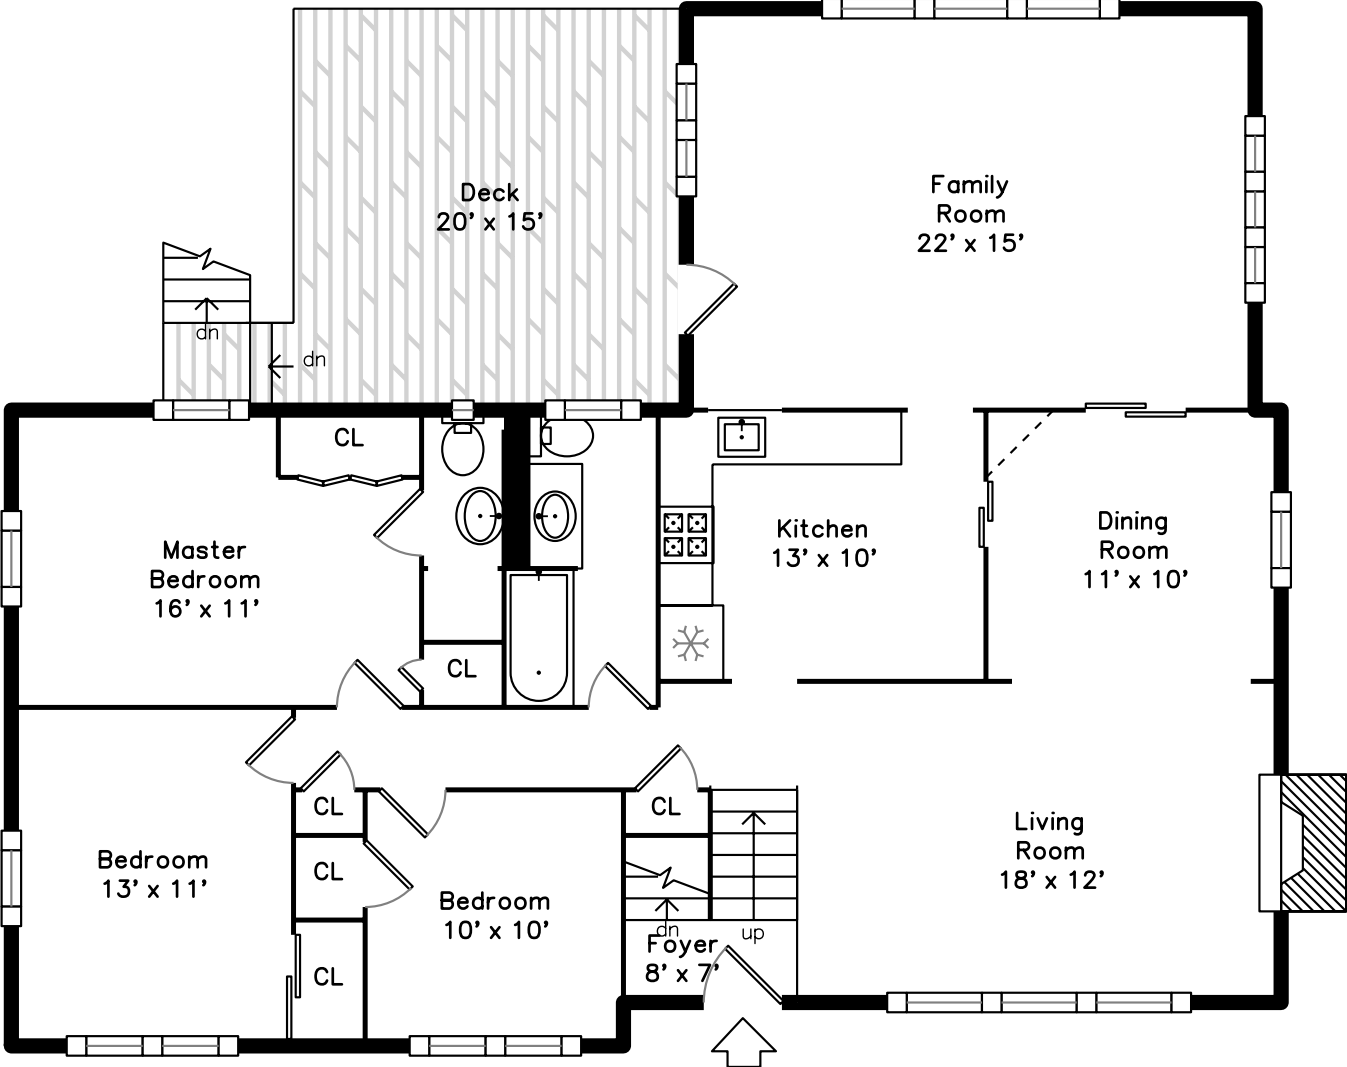

Main

Lower

6 Avalon Road
Needham, MA 02492

PicturePlan by  vit-home
Measurements may not be 100% accurate.
Floor plans are provided for convenience only.
Room sizes are not used to calculate area.

Main

Lower

Outside

Outside

Outside

Backyard

Living Room

Living Room

Dining Room

Dining Room

Kitchen

Kitchen

Kitchen

Family Room

Family Room

Bedroom

Bedroom

Master Bedroom

Bathroom

Master Bathroom

Deck

Recreation Room

Recreation Room

Office

Office

Bathroom