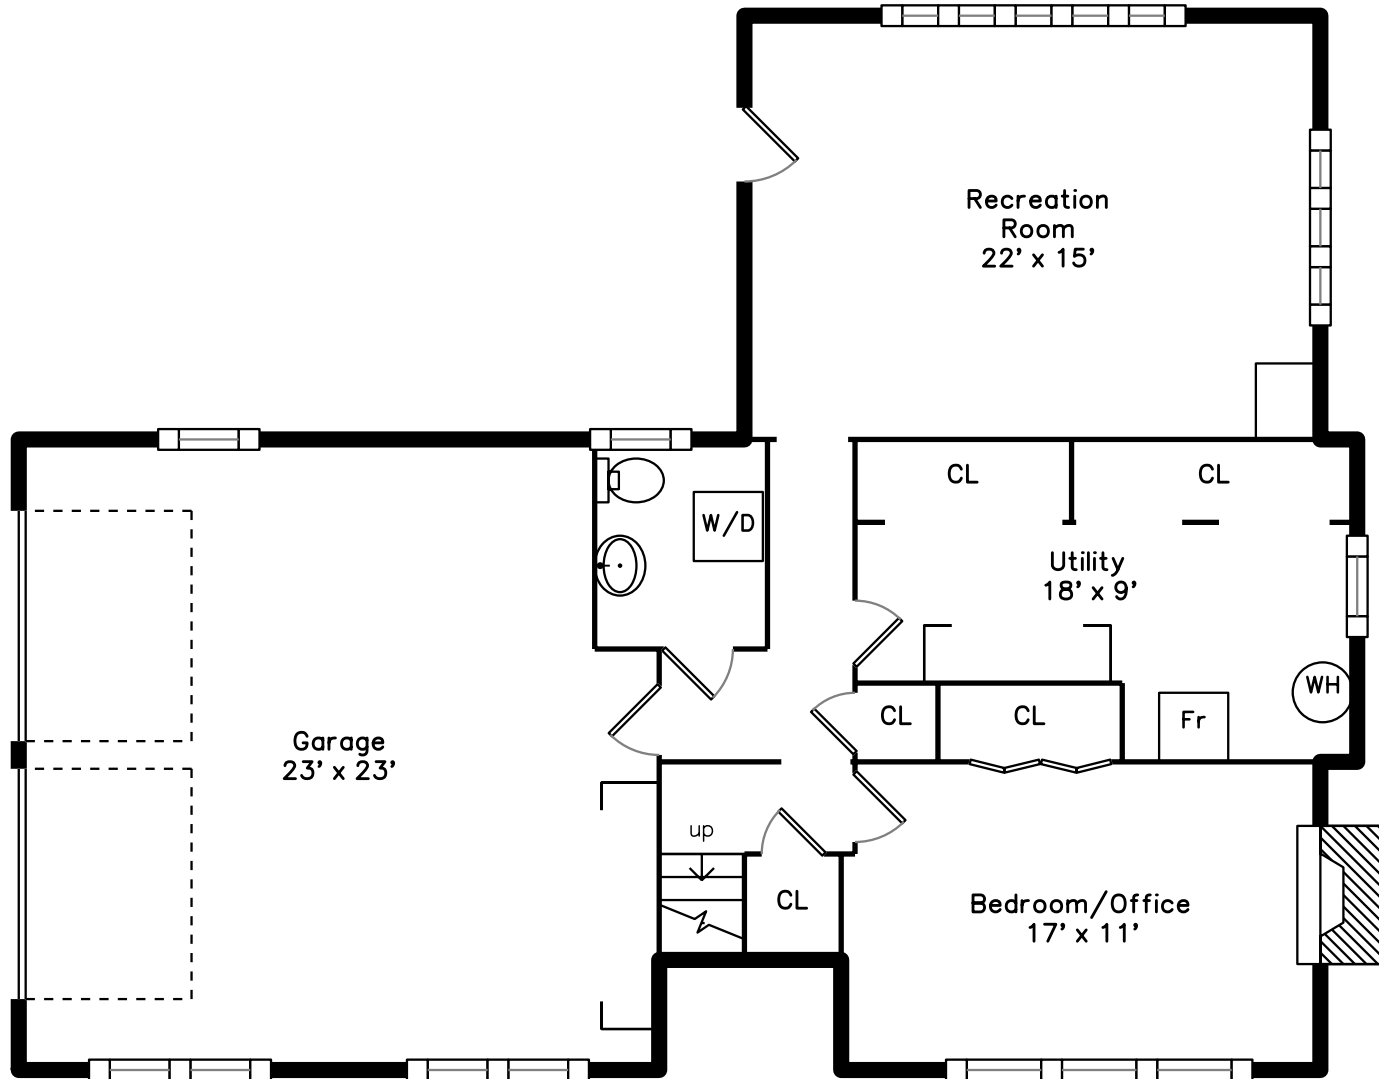

Main

Lower

6 Avalon Road
Needham, MA 02492

PicturePlan by  vit-home
Measurements may not be 100% accurate.
Floor plans are provided for convenience only.
Room sizes are not used to calculate area.

Main

Lower

Outside

Outside

Outside

Backyard

Living Room

Living Room

Dining Room

Dining Room

Kitchen

Kitchen

Kitchen

Family Room

Family Room

Bedroom

Bedroom

Master Bedroom

Bathroom

Master Bathroom

Deck

Recreation Room

Recreation Room

Office

Office

Bathroom