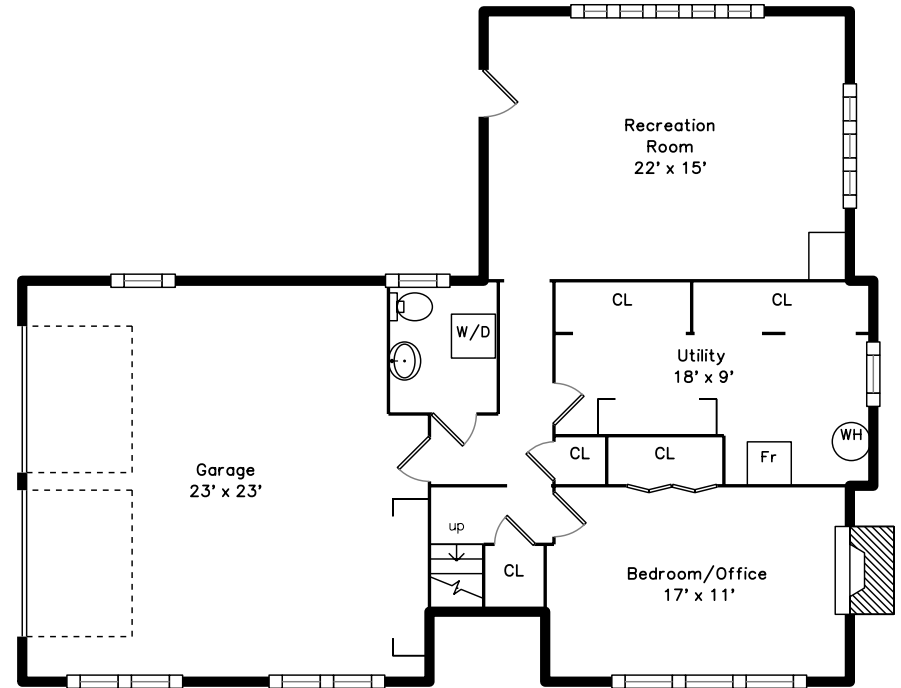

Main

Lower

6 Avalon Road
Needham, MA 02492

PicturePlan by  vit-home
Measurements may not be 100% accurate.
Floor plans are provided for convenience only.
Room sizes are not used to calculate area.

Main

Lower

Outside

Outside

Outside

Backyard

Living Room

Living Room

Dining Room

Dining Room

Kitchen

Kitchen

Kitchen

Family Room

Family Room

Bedroom

Bedroom

Master Bedroom

Bathroom

Master Bathroom

Deck

Recreation Room

Recreation Room

Office

Office

Bathroom