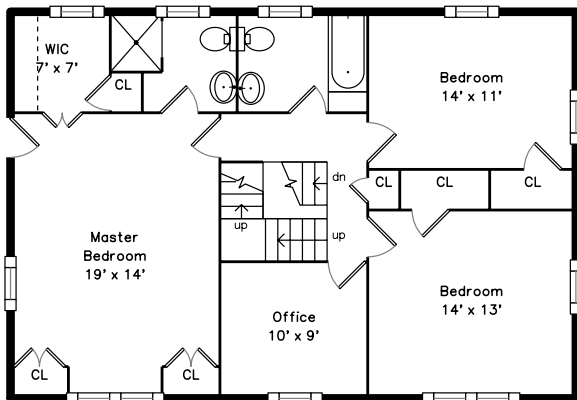

Top

Main

Upper

Basement

470 Waverley Avenue  
Newton, MA 02459

PicturePlan by iVis Home  
Measurements may not be 100% accurate.  
Floor plans are provided for convenience only.  
Room sizes are not used to calculate area.

Backyard

Foyer

Foyer

Living Room

Living Room

Living Room

Dining Room

Dining Room

Bedroom