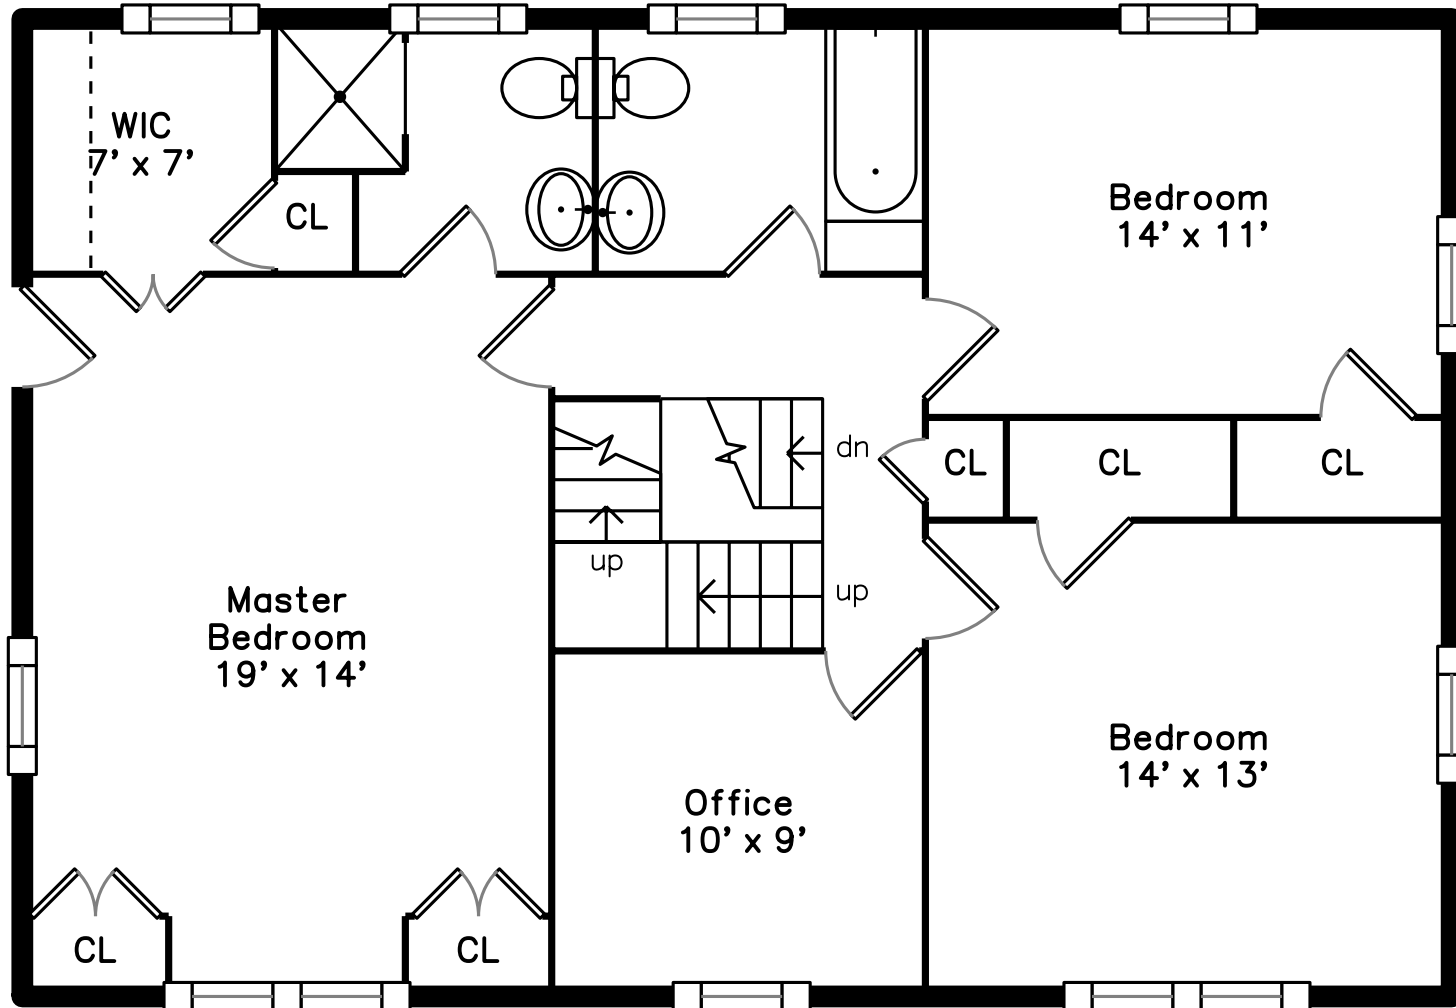

Top

Main

Upper

Basement

470 Waverley Avenue  
Newton, MA 02459

PicturePlan by iVis Home  
Measurements may not be 100% accurate.  
Floor plans are provided for convenience only.  
Room sizes are not used to calculate area.

# Upper

Main

Backyard

Foyer

Foyer

Living Room

Living Room

Living Room

Dining Room

Dining Room

Bedroom