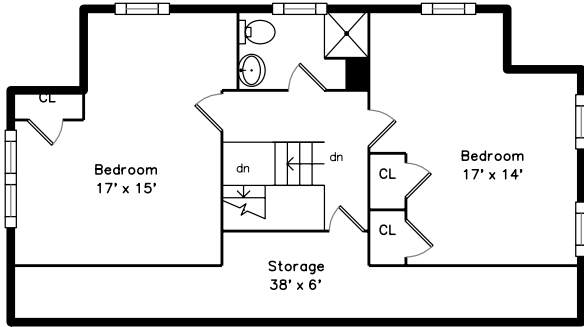

Top

Main

Upper

Basement

470 Waverley Avenue  
Newton, MA 02459

PicturePlan by iVis Home  
Measurements may not be 100% accurate.  
Floor plans are provided for convenience only.  
Room sizes are not used to calculate area.

Bedroom