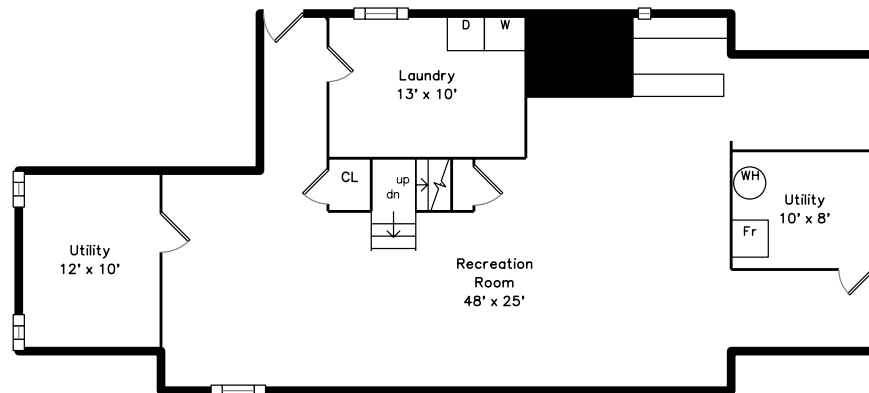

Top

Main

Upper

Basement

470 Waverley Avenue  
Newton, MA 02459

PicturePlan by iVis Home  
Measurements may not be 100% accurate.  
Floor plans are provided for convenience only.  
Room sizes are not used to calculate area.

Bedroom