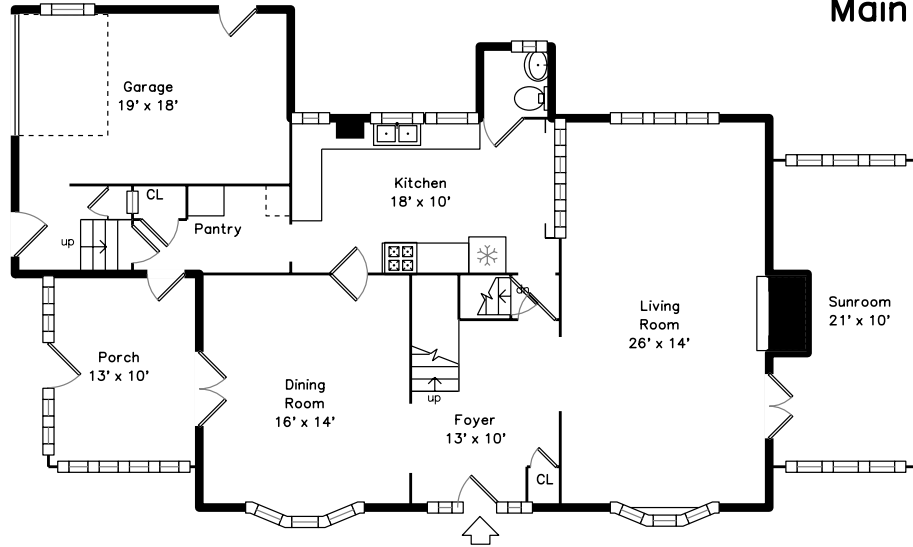

Top

Main

Upper

Basement

470 Waverley Avenue  
Newton, MA 02459

PicturePlan by iVis Home  
Measurements may not be 100% accurate.  
Floor plans are provided for convenience only.  
Room sizes are not used to calculate area.

Backyard

Foyer

Foyer

Living Room

Living Room

Living Room

Dining Room

Dining Room

Bedroom