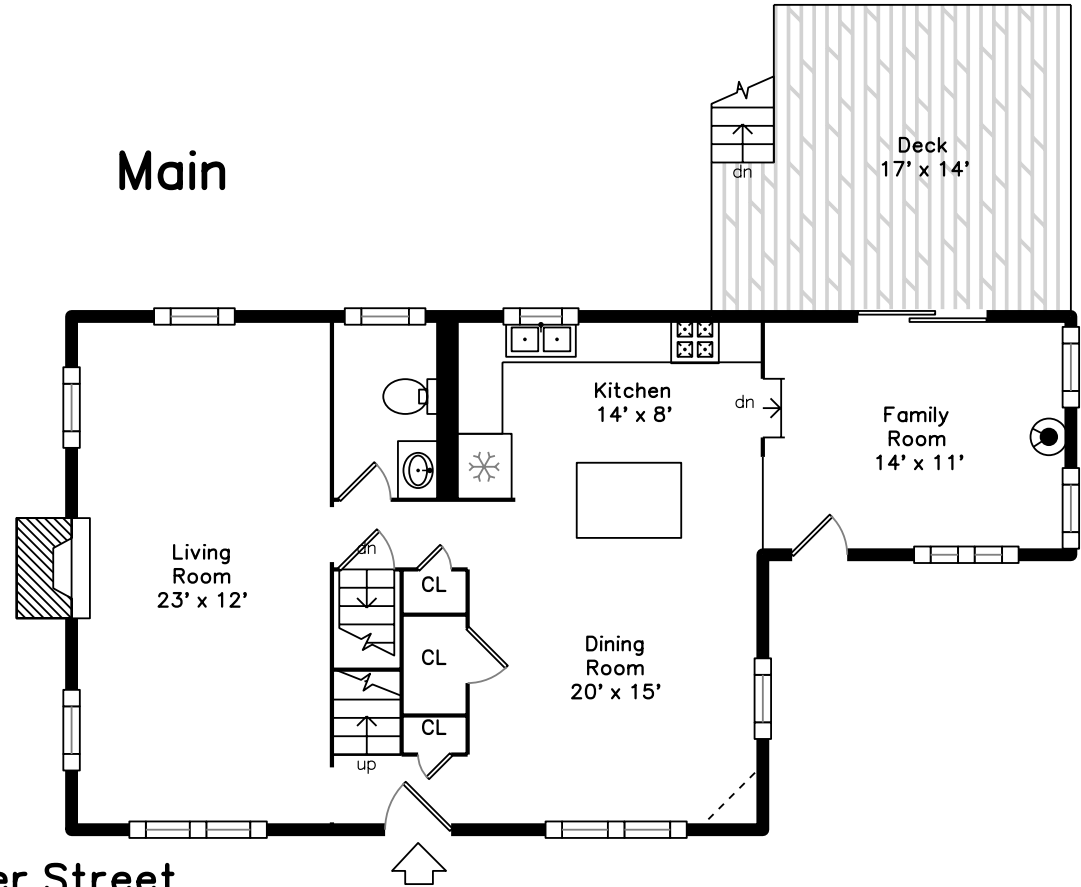

Upper

Main

**30 Bowker Street
Norwell, MA 02061**

PicturePlan by  vis-home

Measurements may not be 100% accurate.
Floor plans are provided for convenience only.
Room sizes are not used to calculate area.

Upper

Main

Outside

Outside

Outside

Outside

Outside

Living Room

Living Room

Dining Room

Dining Room

Kitchen

Kitchen

Kitchen

Family Room

Family Room

Bathroom

Deck

Deck

Bedroom

Bedroom

Bedroom

Bedroom

Bedroom

Bedroom