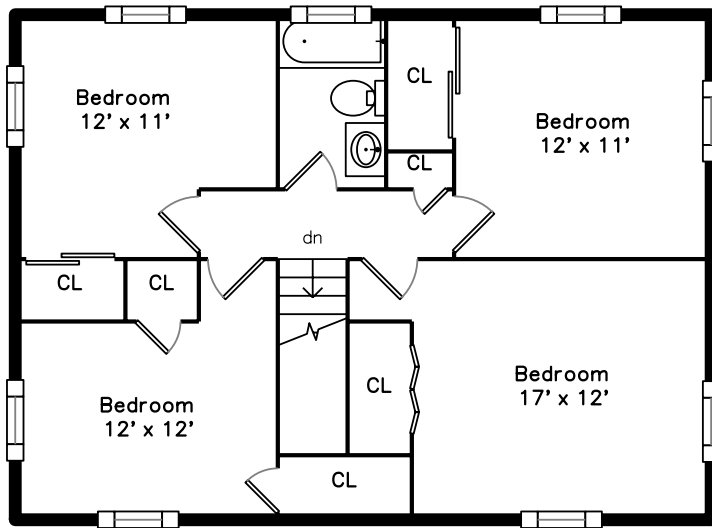

Upper

Main

**30 Bowker Street
Norwell, MA 02061**

PicturePlan by  vis-home

Measurements may not be 100% accurate.
Floor plans are provided for convenience only.
Room sizes are not used to calculate area.

Upper

Main

Outside

Outside

Outside

Outside

Outside

Living Room

Living Room

Dining Room

Dining Room

Kitchen

Kitchen

Kitchen

Family Room

Family Room

Bathroom

Deck

Deck

Bedroom

Bedroom

Bedroom

Bedroom

Bedroom

Bedroom