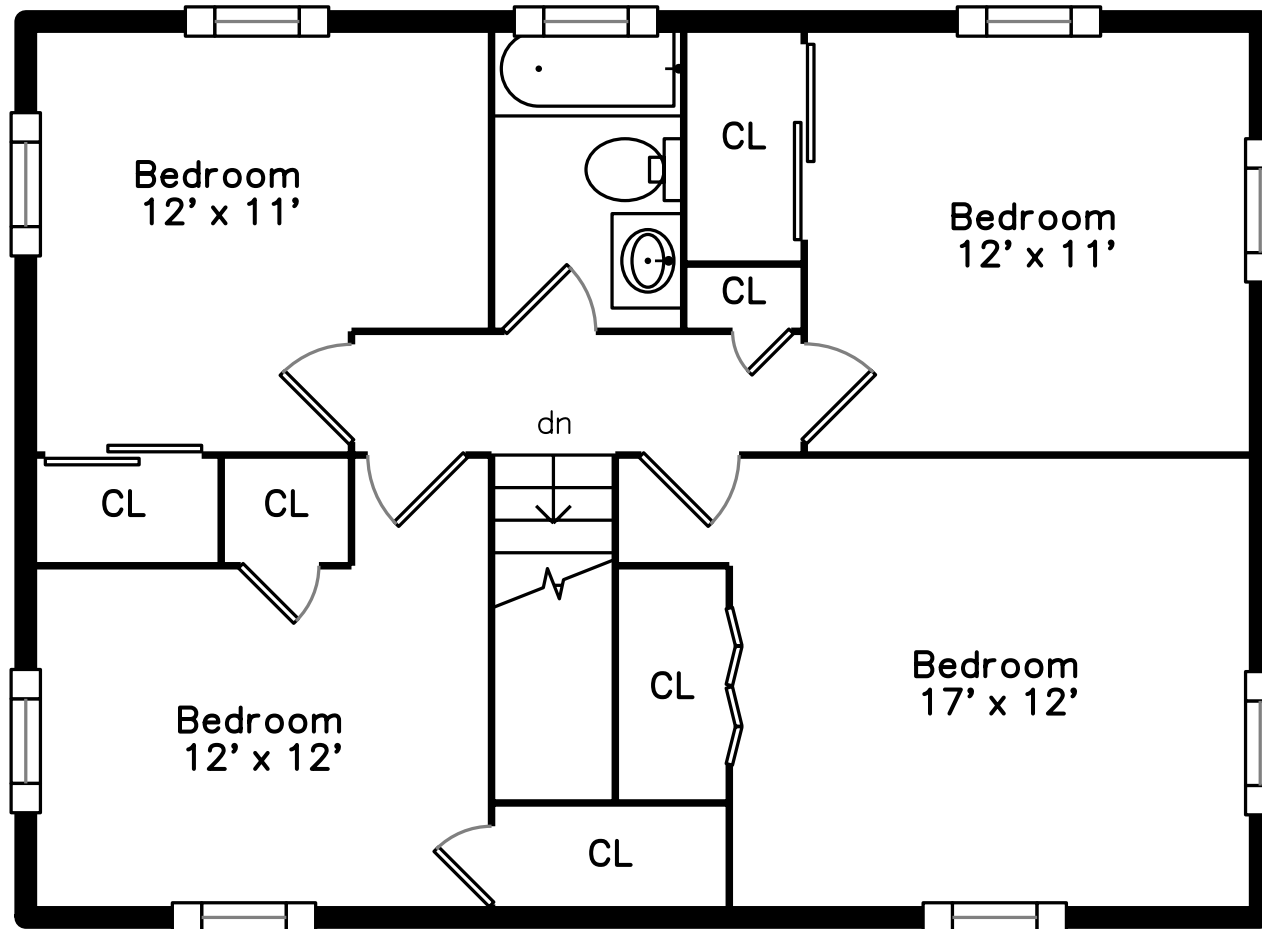

Upper

Main

**30 Bowker Street
Norwell, MA 02061**

PicturePlan by  vis-home

Measurements may not be 100% accurate.
Floor plans are provided for convenience only.
Room sizes are not used to calculate area.

Upper

Main

Outside

Outside

Outside

Outside

Outside

Living Room

Living Room

Dining Room

Dining Room

Kitchen

Kitchen

Kitchen

Family Room

Family Room

Bathroom

Deck

Deck

Bedroom

Bedroom

Bedroom

Bedroom

Bedroom

Bedroom