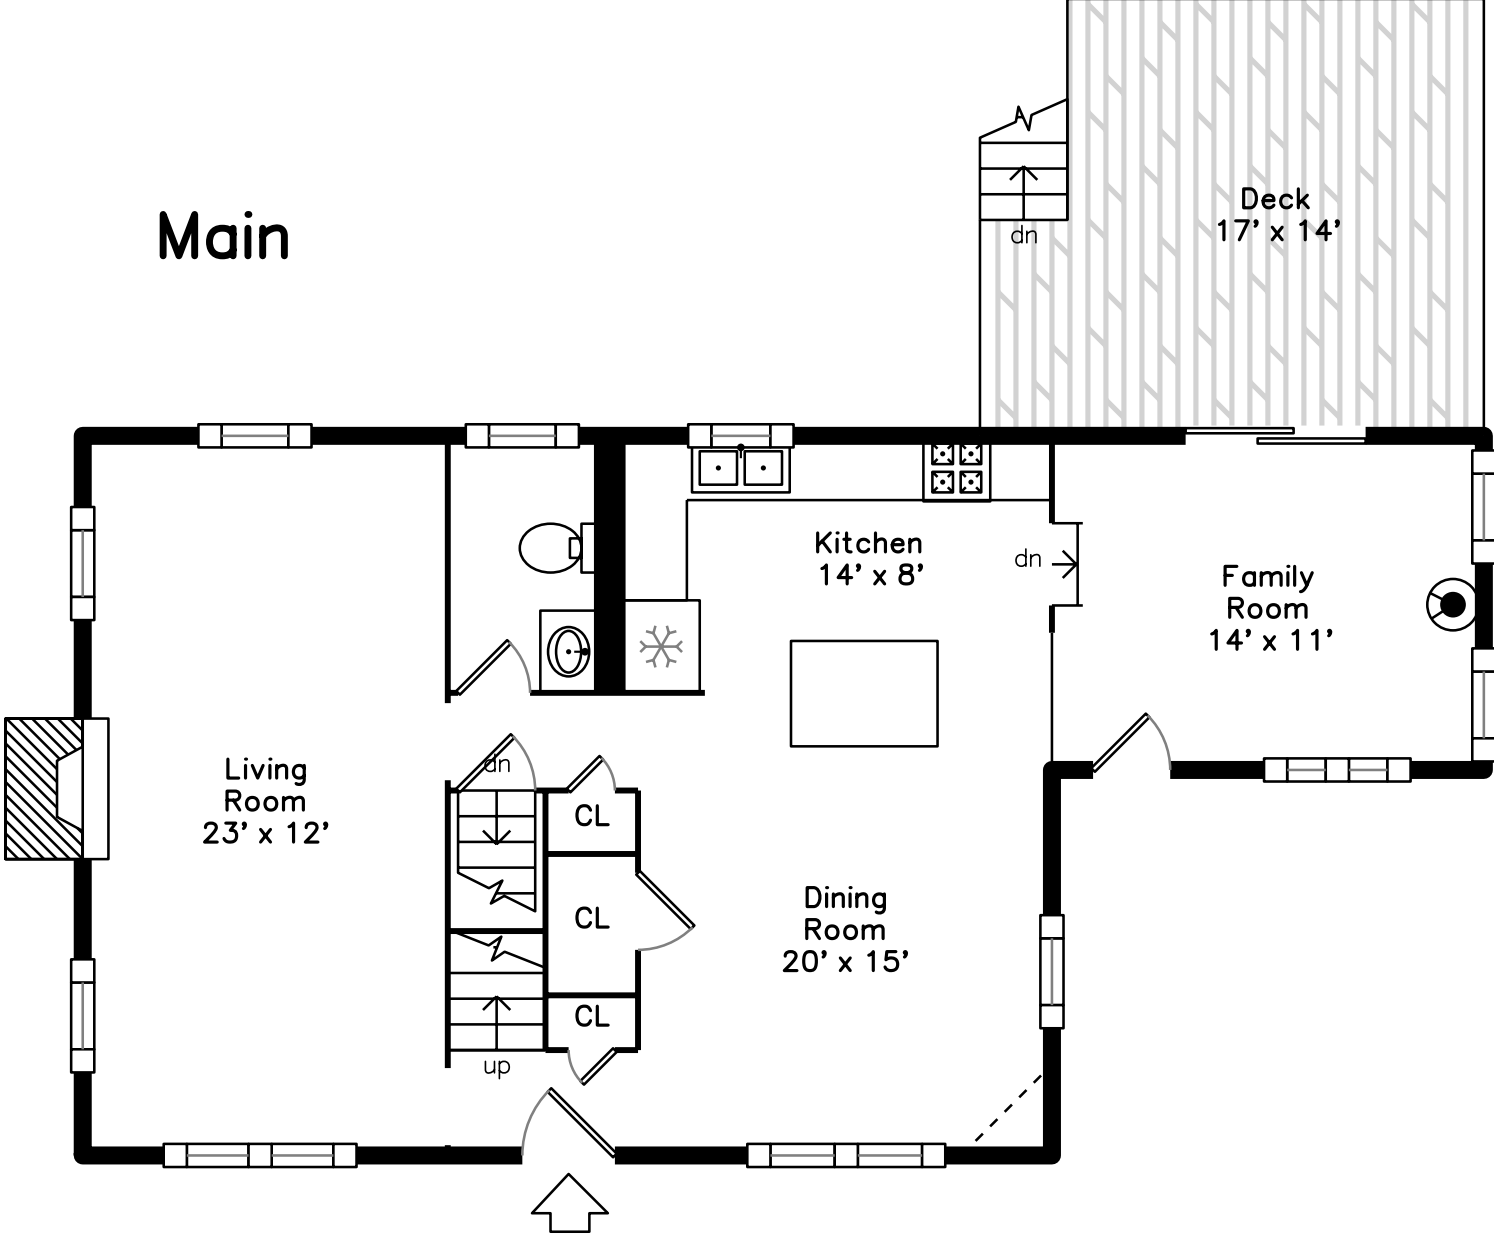

Upper

Main

**30 Bowker Street
Norwell, MA 02061**

PicturePlan by  vis-home

Measurements may not be 100% accurate.
Floor plans are provided for convenience only.
Room sizes are not used to calculate area.

Upper

Main

Outside

Outside

Outside

Outside

Outside

Living Room

Living Room

Dining Room

Dining Room

Kitchen

Kitchen

Kitchen

Family Room

Family Room

Bathroom

Deck

Deck

Bedroom

Bedroom

Bedroom

Bedroom

Bedroom

Bedroom