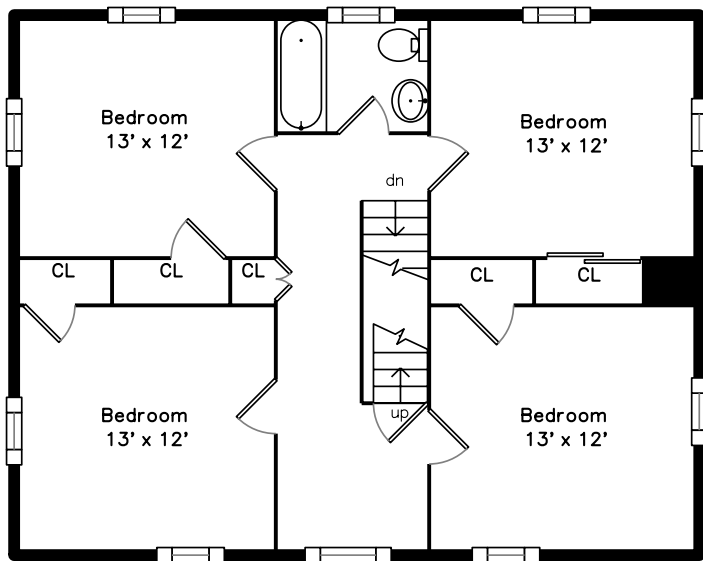

Top

Main

Upper

**1218 Great Plain Avenue
Needham, MA 02492**

PicturePlan by  vis-home

Measurements may not be 100% accurate.
Floor plans are provided for convenience only.
Room sizes are not used to calculate area.

Outside

Living Room

Living Room

Living Room

Dining Room

Dining Room

Dining Room

Kitchen

Deck

Deck

Bedroom

Bedroom

Bedroom

Bedroom

Bedroom

Bedroom

Bedroom

Bedroom

Bedroom

Bathroom

Bathroom

Living Room

Living Room

Living Room