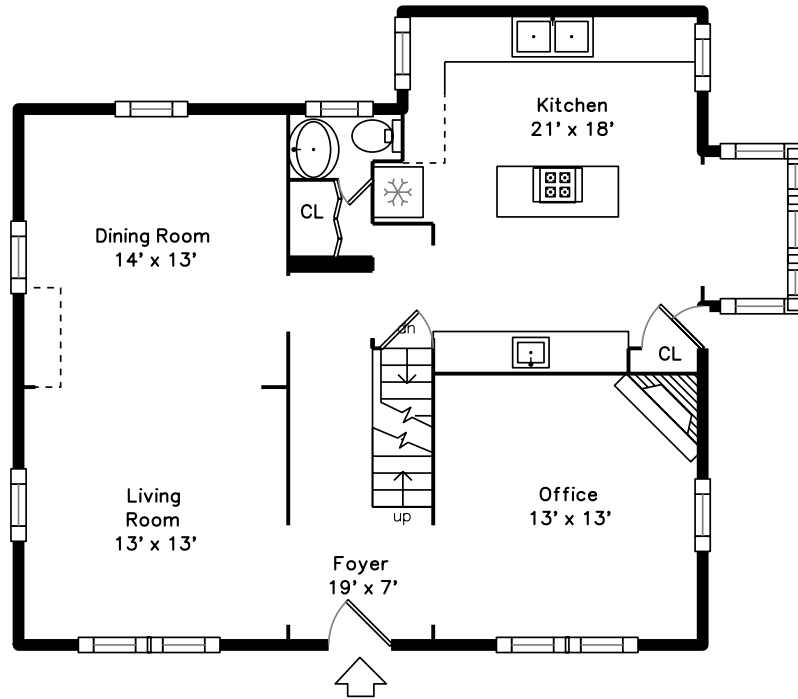

Top

Main

Upper

**1218 Great Plain Avenue
Needham, MA 02492**

PicturePlan by  vis-home

Measurements may not be 100% accurate.
Floor plans are provided for convenience only.
Room sizes are not used to calculate area.

Top

Upper

Main

Outside

Outside

Outside

Outside

Outside

Outside

Living Room

Living Room

Living Room

Dining Room

Dining Room

Dining Room

Kitchen

Deck

Deck

Bedroom

Bedroom

Bedroom

Bedroom

Bedroom

Bedroom