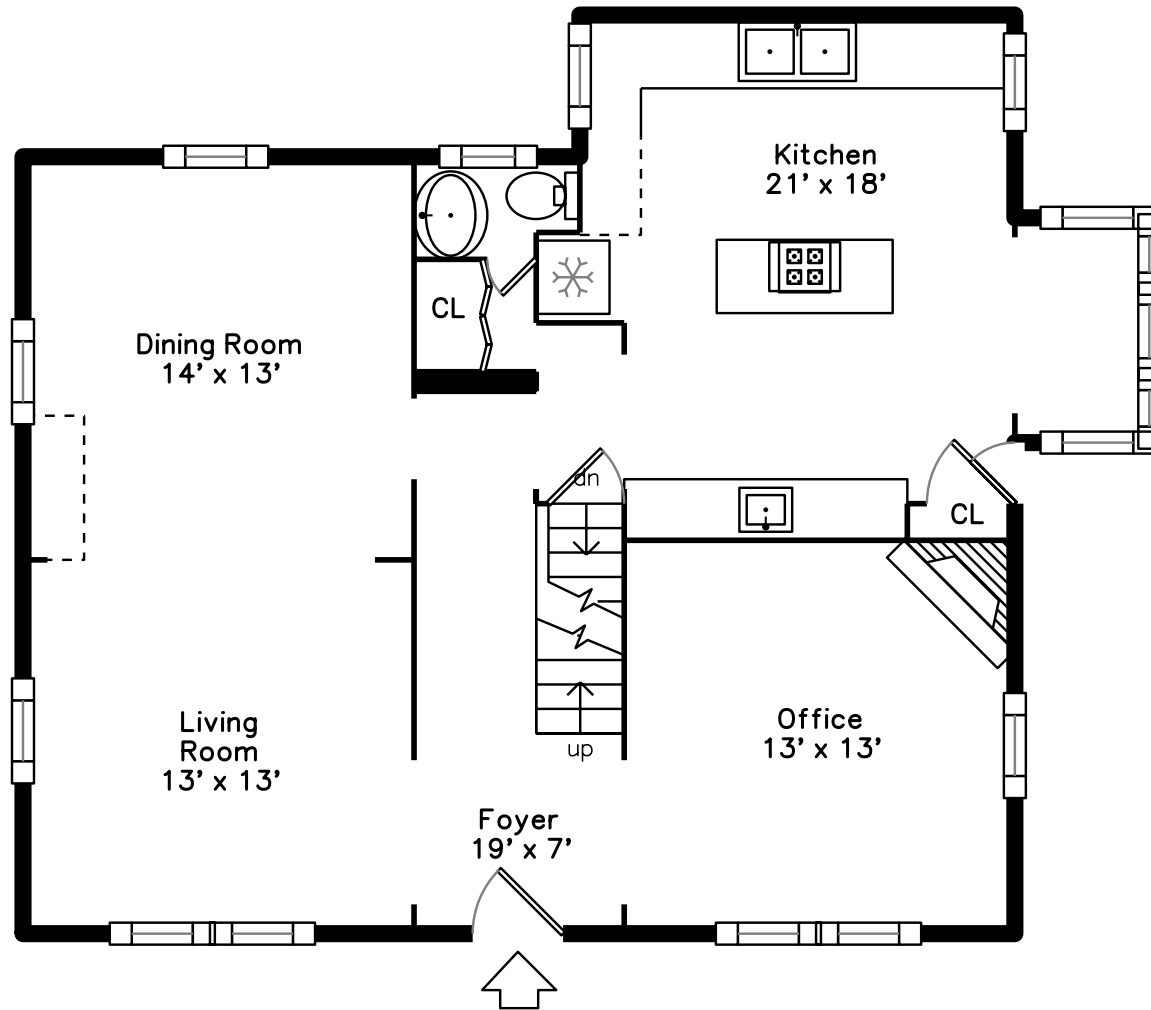

Top

Main

Upper

**1218 Great Plain Avenue
Needham, MA 02492**

PicturePlan by  vis-home

Measurements may not be 100% accurate.
Floor plans are provided for convenience only.
Room sizes are not used to calculate area.

Top

Upper

Main

Outside

Outside

Outside

Outside

Outside

Outside

Living Room

Living Room

Living Room

Dining Room

Dining Room

Dining Room

Kitchen

Deck

Deck

Bedroom

Bedroom

Bedroom

Bedroom

Bedroom

Bedroom