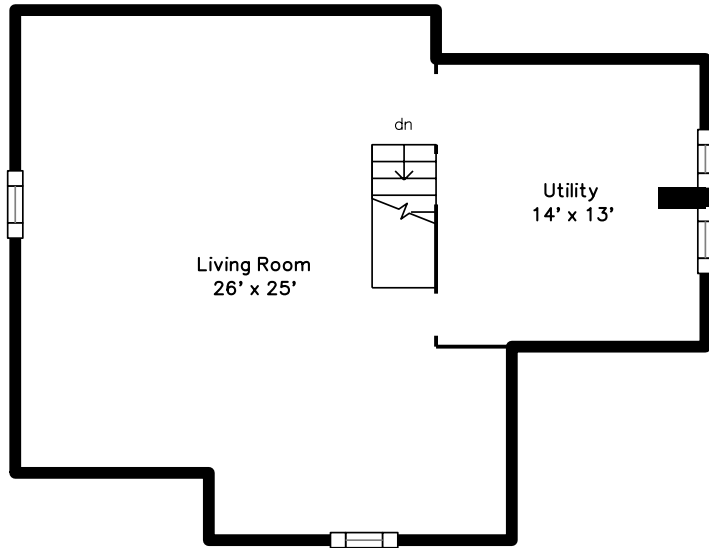

Top

Main

Upper

**1218 Great Plain Avenue
Needham, MA 02492**

PicturePlan by  vis-home

Measurements may not be 100% accurate.
Floor plans are provided for convenience only.
Room sizes are not used to calculate area.

Top

Upper

Main

Outside

Outside

Outside

Outside

Outside

Outside

Living Room

Living Room

Living Room

Dining Room

Dining Room

Dining Room

Kitchen