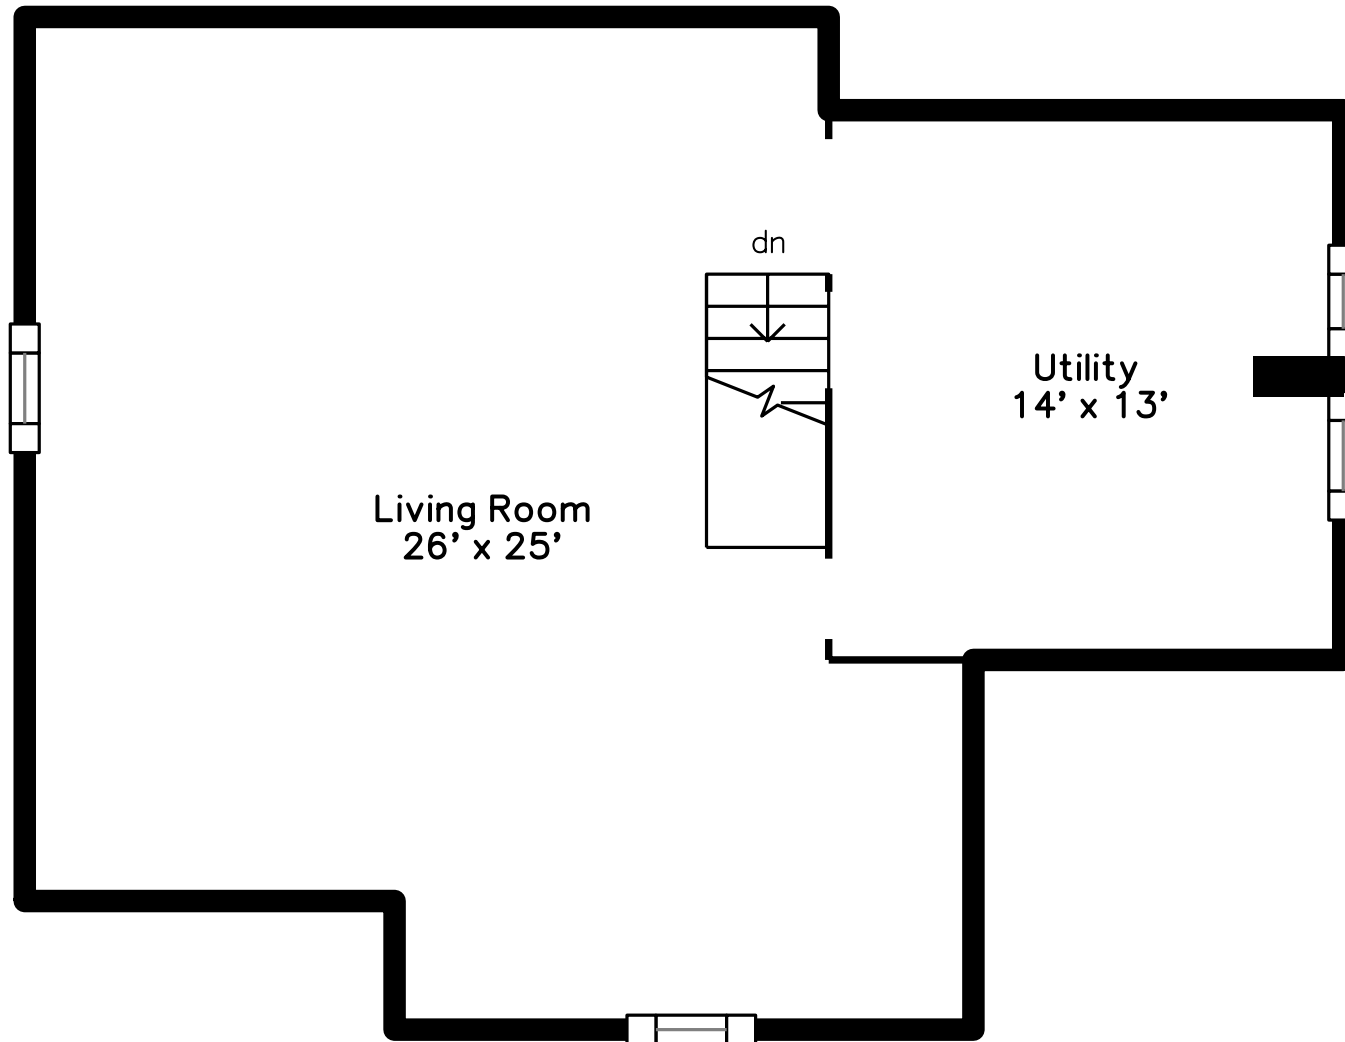

Top

Main

Upper

**1218 Great Plain Avenue
Needham, MA 02492**

PicturePlan by  vis-home

Measurements may not be 100% accurate.
Floor plans are provided for convenience only.
Room sizes are not used to calculate area.

Top

Upper

Main

Outside

Outside

Outside

Outside

Outside

Outside

Living Room

Living Room

Living Room

Dining Room

Dining Room

Dining Room

Kitchen

Deck

Deck

Bedroom

Bedroom

Bedroom

Bedroom

Bedroom

Bedroom