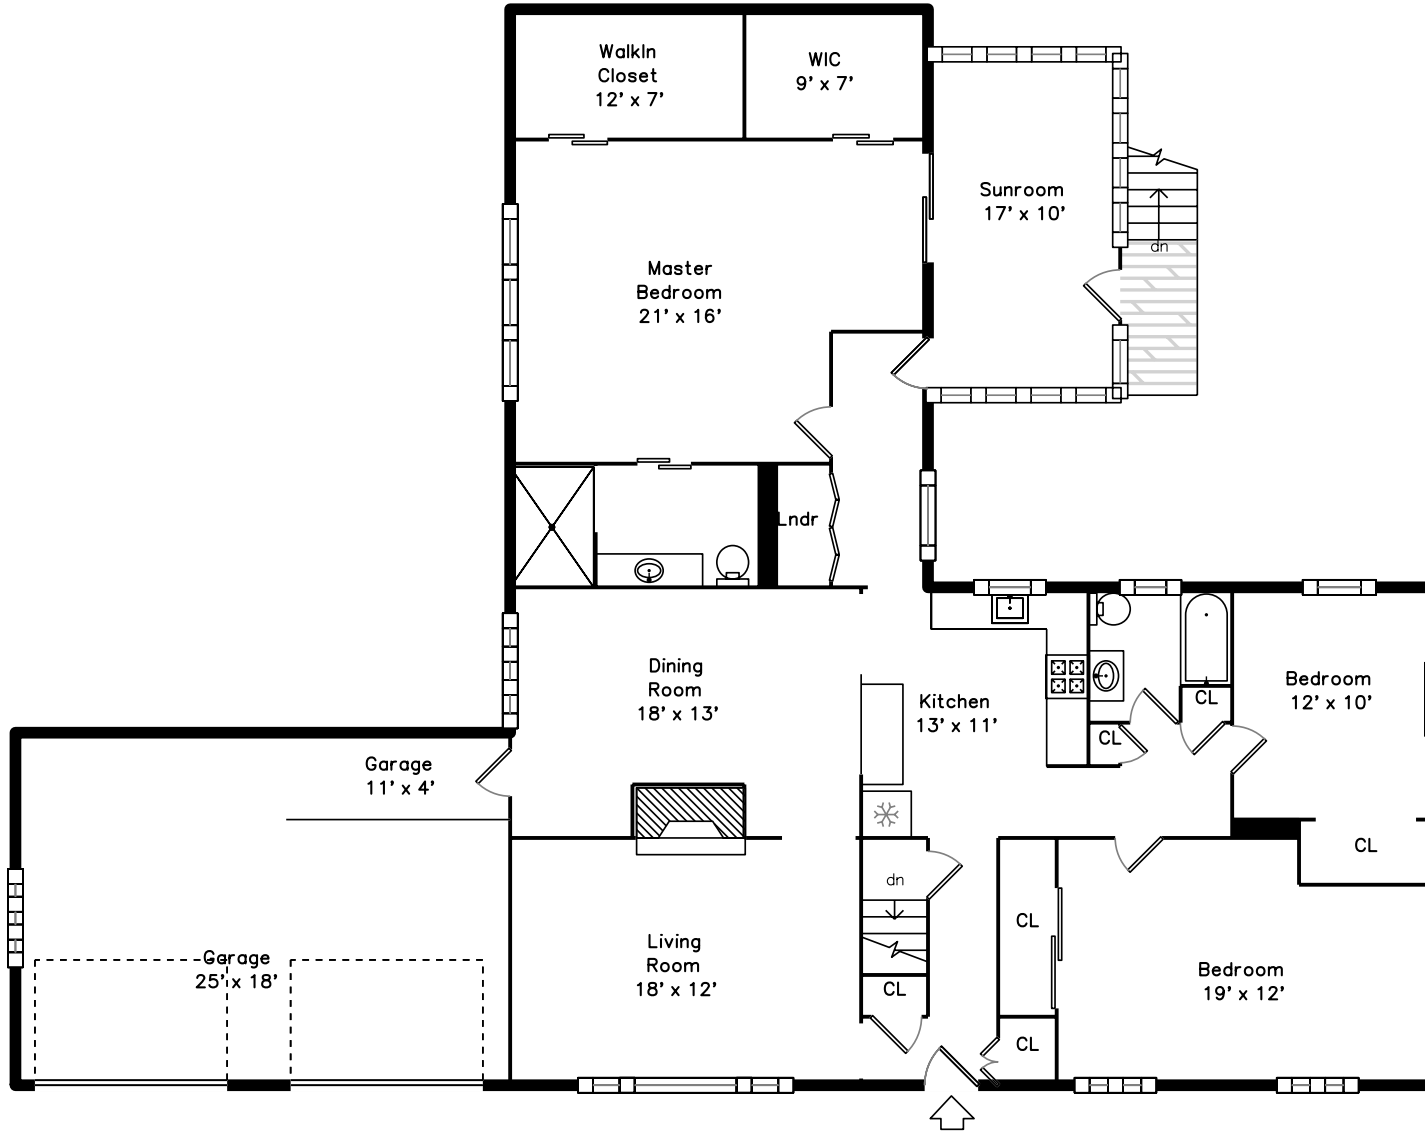

Main

Basement

87 Boulder Road
Newton, MA 02459

PicturePlan by vis-home

Measurements may not be 100% accurate.
Floor plans are provided for convenience only.
Room sizes are not used to calculate area.

Main

Basement

Outside

Living Room

Living Room

Living Room

Dining Room

Dining Room

Dining Room

Dining Room

Kitchen

Kitchen

Kitchen

Master Bedroom

Master Bedroom

Master Bedroom

Master Bedroom

Master Bathroom

Bedroom

Bathroom

Bedroom

Sunroom

Workout

Media Room

Outside

Outside