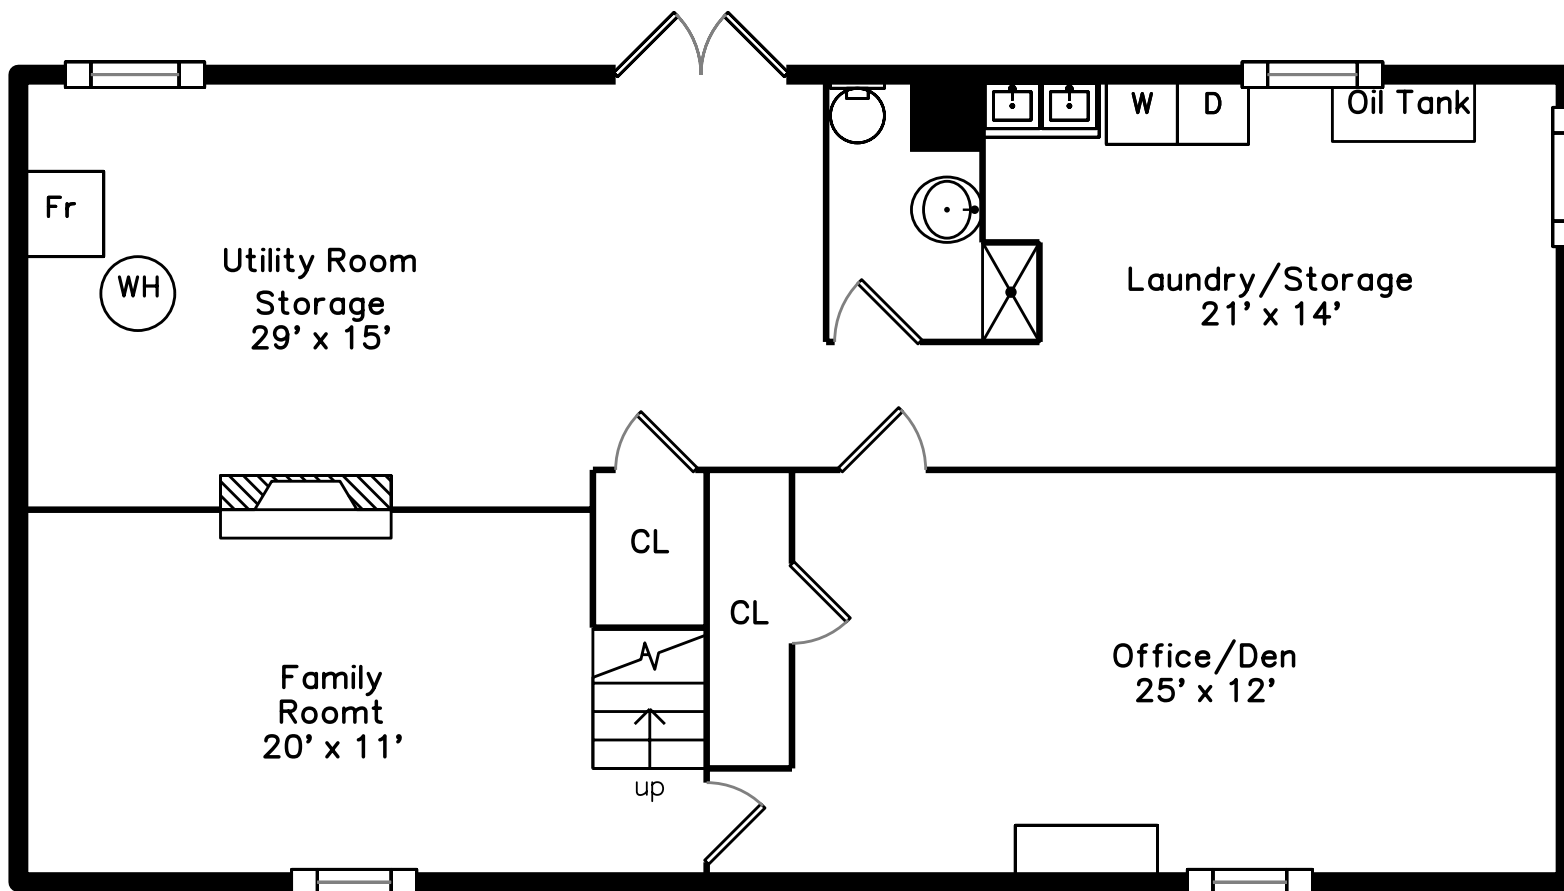

Main

Basement

87 Boulder Road
Newton, MA 02459

PicturePlan by vis-home

Measurements may not be 100% accurate.
Floor plans are provided for convenience only.
Room sizes are not used to calculate area.

Main

Basement

Outside

Living Room

Living Room

Living Room

Dining Room

Dining Room

Dining Room

Dining Room

Kitchen

Kitchen

Kitchen

Master Bedroom

Master Bedroom

Master Bedroom

Master Bedroom

Master Bathroom

Bedroom

Bathroom

Bedroom

Sunroom

Workout

Media Room

Outside

Outside