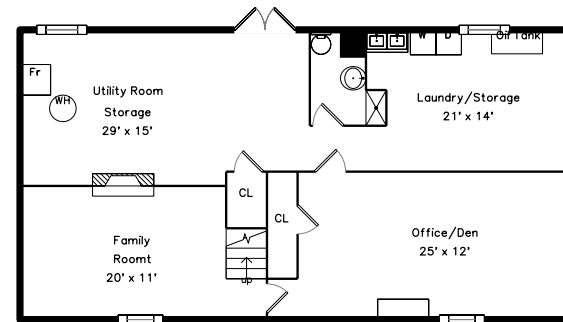

Main

Basement

87 Boulder Road
Newton, MA 02459

PicturePlan by vis-home

Measurements may not be 100% accurate.
Floor plans are provided for convenience only.
Room sizes are not used to calculate area.

Main

Basement

Outside

Living Room

Living Room

Living Room

Dining Room

Dining Room

Dining Room

Dining Room

Kitchen

Kitchen

Kitchen

Master Bedroom

Master Bedroom

Master Bedroom

Master Bedroom

Master Bathroom

Bedroom

Bathroom

Bedroom

Sunroom

Workout

Media Room

Outside

Outside