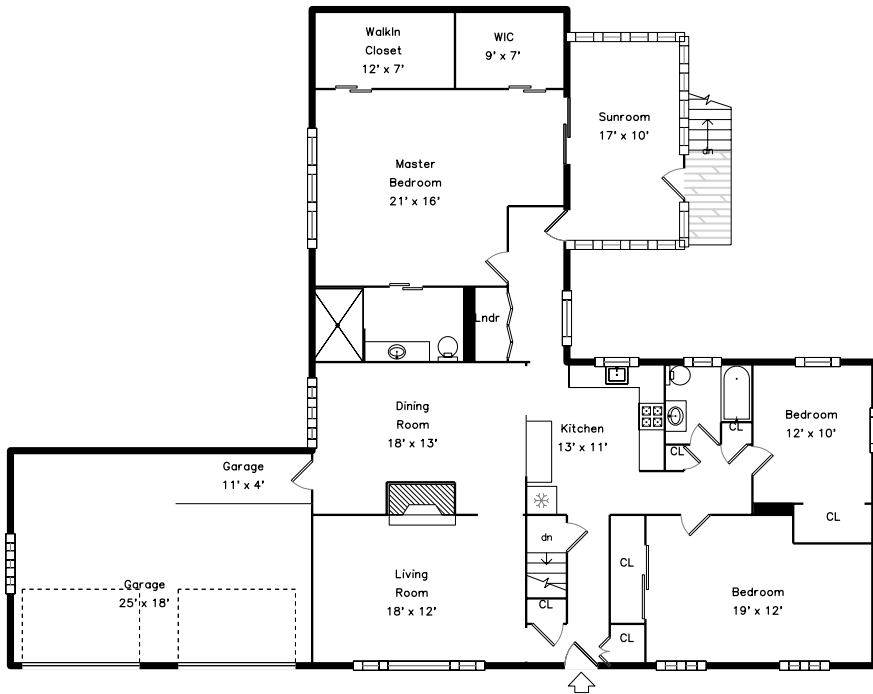

Main

Basement

87 Boulder Road
Newton, MA 02459

PicturePlan by vis-home

Measurements may not be 100% accurate.
Floor plans are provided for convenience only.
Room sizes are not used to calculate area.

Main

Basement

Outside

Living Room

Living Room

Living Room

Dining Room

Dining Room

Dining Room

Dining Room

Kitchen

Kitchen

Kitchen

Master Bedroom

Master Bedroom

Master Bedroom

Master Bedroom

Master Bathroom

Bedroom

Bathroom

Bedroom

Sunroom

Workout

Media Room

Outside

Outside