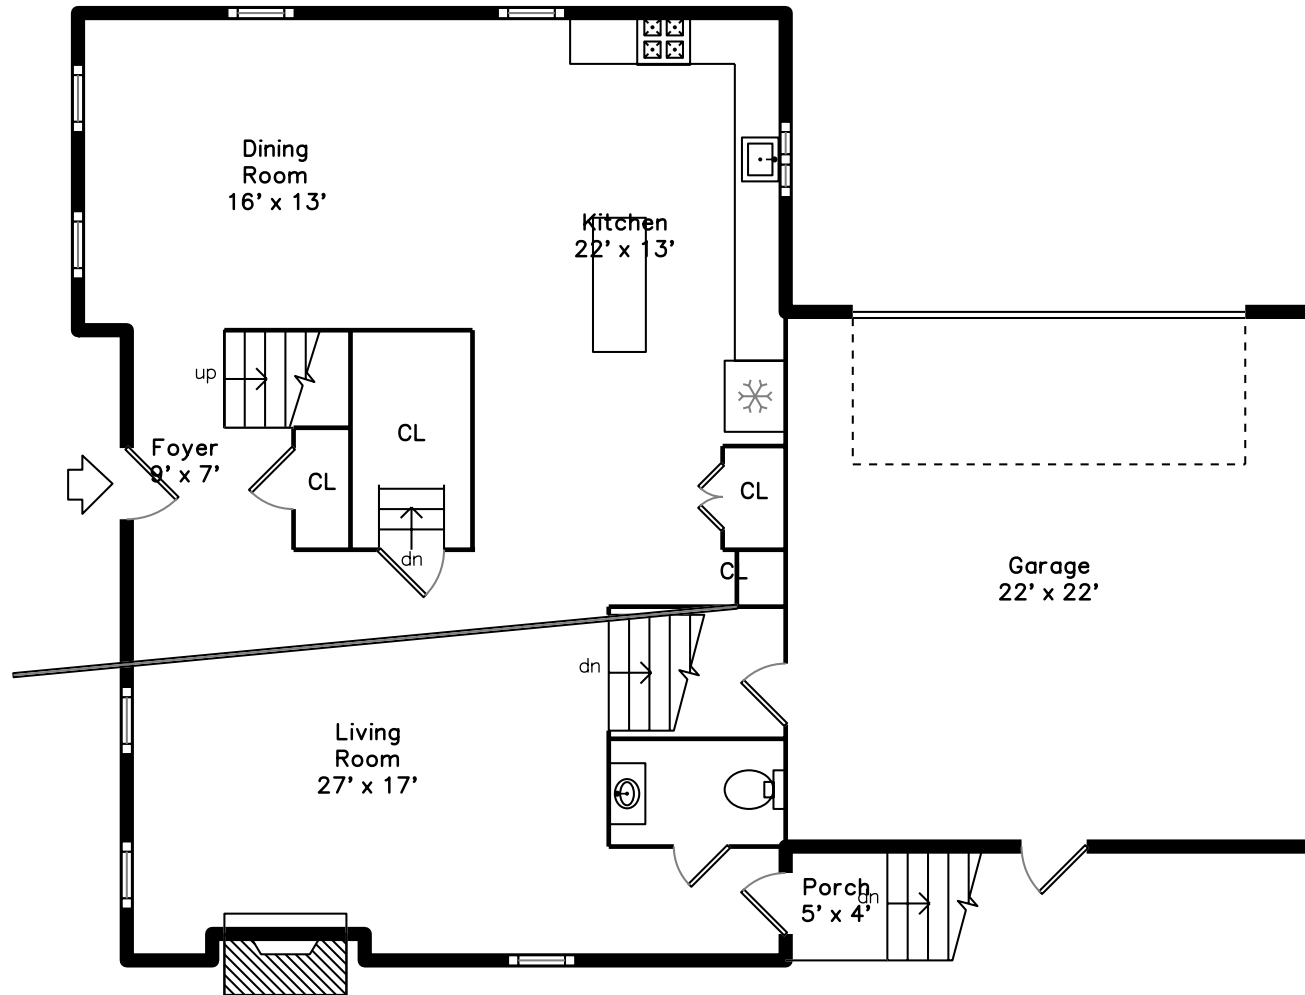

Top

Upper

Main

Lower Level

45 Auburn Street
Newton, MA 02465

PicturePlan by vis-home

Measurements may not be 100% accurate.
Floor plans are provided for convenience only.
Room sizes are not used to calculate area.

Top

Upper

Main

Lower Level

Outside

Outside

Back

Living Room

Living Room

Living Room

Living Room

Living Room

Dining Room

Dining Room

Dining Room

Kitchen

Walkin Closet

Master Bathroom

Master Bathroom

Bedroom

Bedroom

Bedroom

Laundry

Bathroom