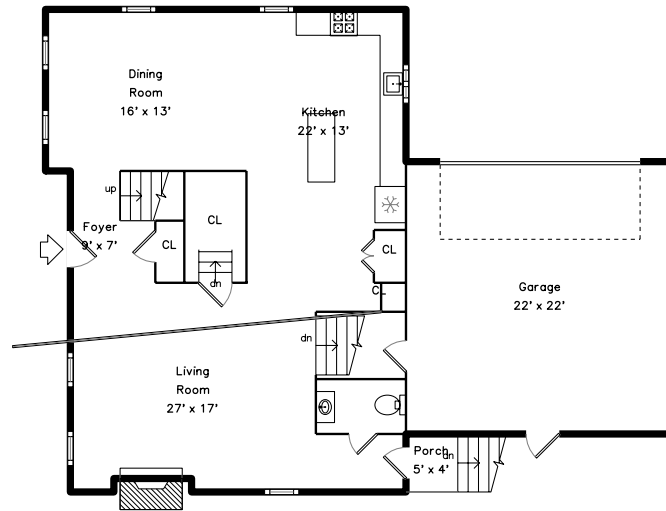

Top

Upper

Main

Lower Level

45 Auburn Street
Newton, MA 02465

PicturePlan by vis-home

Measurements may not be 100% accurate.
Floor plans are provided for convenience only.
Room sizes are not used to calculate area.

Top

Upper

Main

Lower Level

Outside

Outside

Back

Living Room

Living Room

Living Room

Living Room

Living Room

Dining Room

Dining Room

Dining Room

Kitchen

Walkin Closet

Master Bathroom

Master Bathroom

Bedroom

Bedroom

Bedroom

Laundry

Bathroom