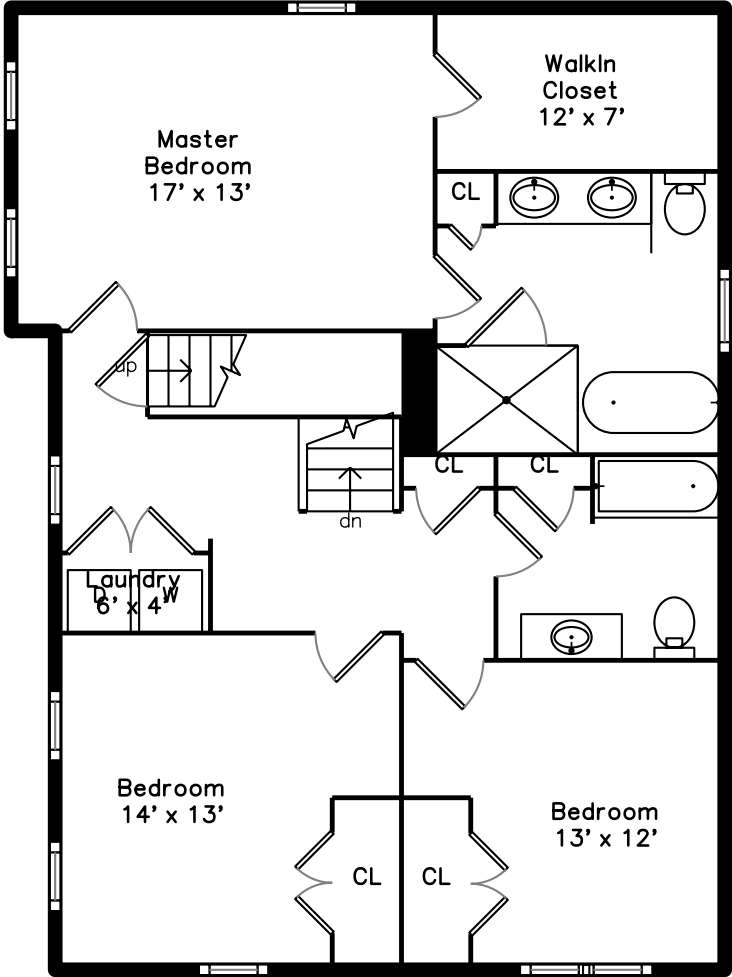

Top

Upper

Main

Lower Level

45 Auburn Street
Newton, MA 02465

PicturePlan by vis-home

Measurements may not be 100% accurate.
Floor plans are provided for convenience only.
Room sizes are not used to calculate area.

Top

Upper

Main

Lower Level

Outside

Outside

Back

Living Room

Living Room

Living Room

Living Room

Living Room

Dining Room

Dining Room

Dining Room

Kitchen

Walkin Closet

Master Bathroom

Master Bathroom

Bedroom

Bedroom

Bedroom

Laundry

Bathroom