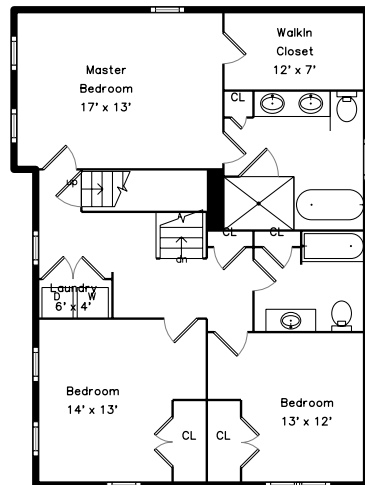

Top

Upper

Main

Lower Level

45 Auburn Street
Newton, MA 02465

PicturePlan by vis-home

Measurements may not be 100% accurate.
Floor plans are provided for convenience only.
Room sizes are not used to calculate area.

Top

Upper

Main

Lower Level

Outside

Outside

Back

Living Room

Living Room

Living Room

Living Room

Living Room

Dining Room

Dining Room

Dining Room

Kitchen

Recreation Room

Recreation Room

Recreation Room

Recreation Room

Recreation Room

Bathroom

Bathroom

Hall