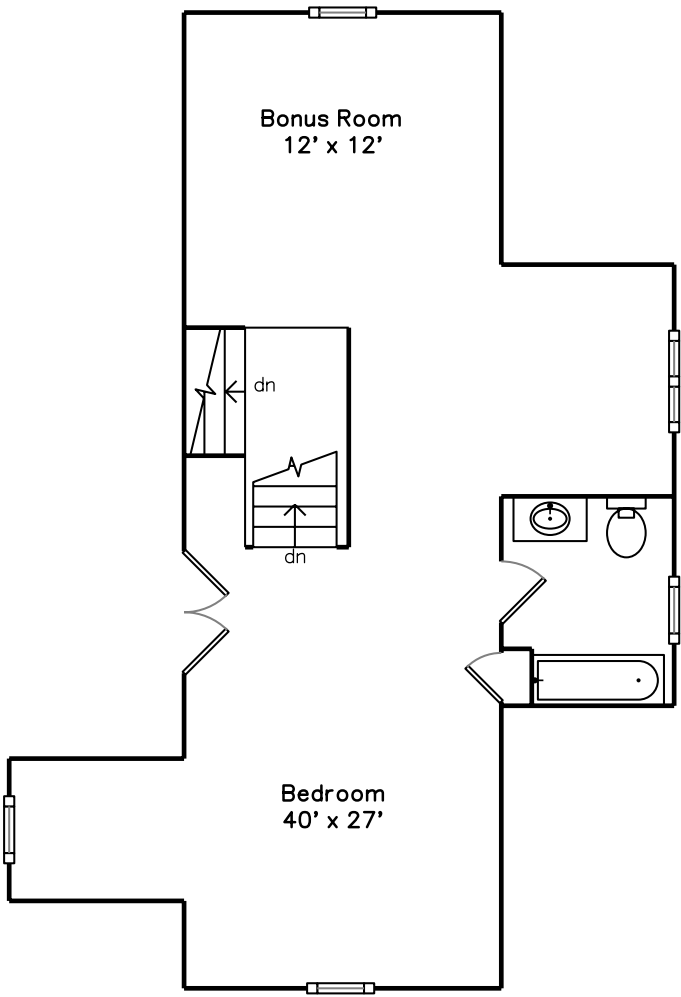

Top

Upper

Main

Lower Level

45 Auburn Street
Newton, MA 02465

PicturePlan by vis-home

Measurements may not be 100% accurate.
Floor plans are provided for convenience only.
Room sizes are not used to calculate area.

Top

Upper

Main

Lower Level

Outside

Outside

Back

Living Room

Living Room

Living Room

Living Room

Living Room

Dining Room

Dining Room

Dining Room

Kitchen

Walkin Closet

Master Bathroom

Master Bathroom

Bedroom

Bedroom

Bedroom

Laundry

Bathroom