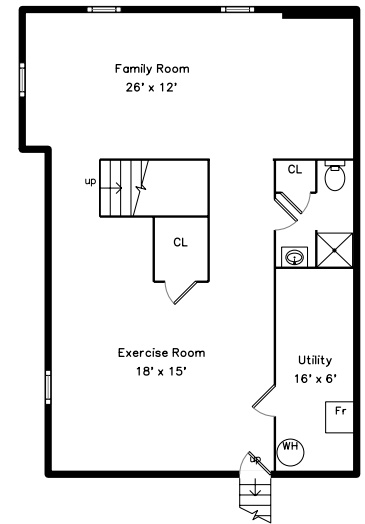

Top

Upper

Main

Lower Level

45 Auburn Street
Newton, MA 02465

PicturePlan by vis-home

Measurements may not be 100% accurate.
Floor plans are provided for convenience only.
Room sizes are not used to calculate area.

Top

Upper

Main

Lower Level

Outside

Outside

Back

Living Room

Living Room

Living Room

Living Room

Living Room

Dining Room

Dining Room

Dining Room

Kitchen

Recreation Room

Recreation Room

Recreation Room

Recreation Room

Recreation Room

Bathroom

Bathroom

Hall