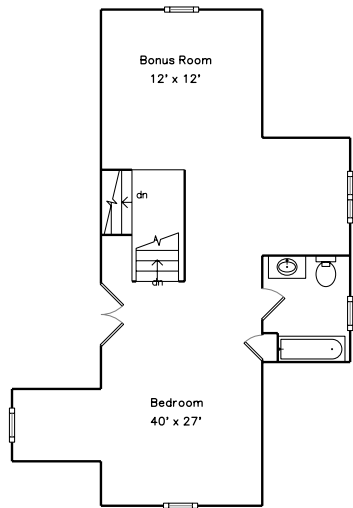

Top

Upper

Main

Lower Level

45 Auburn Street
Newton, MA 02465

PicturePlan by vis-home

Measurements may not be 100% accurate.
Floor plans are provided for convenience only.
Room sizes are not used to calculate area.

Top

Upper

Main

Lower Level

Outside

Outside

Back

Living Room

Living Room

Living Room

Living Room

Living Room

Dining Room

Dining Room

Dining Room

Kitchen

Hall

Hall

Bathroom

Bathroom