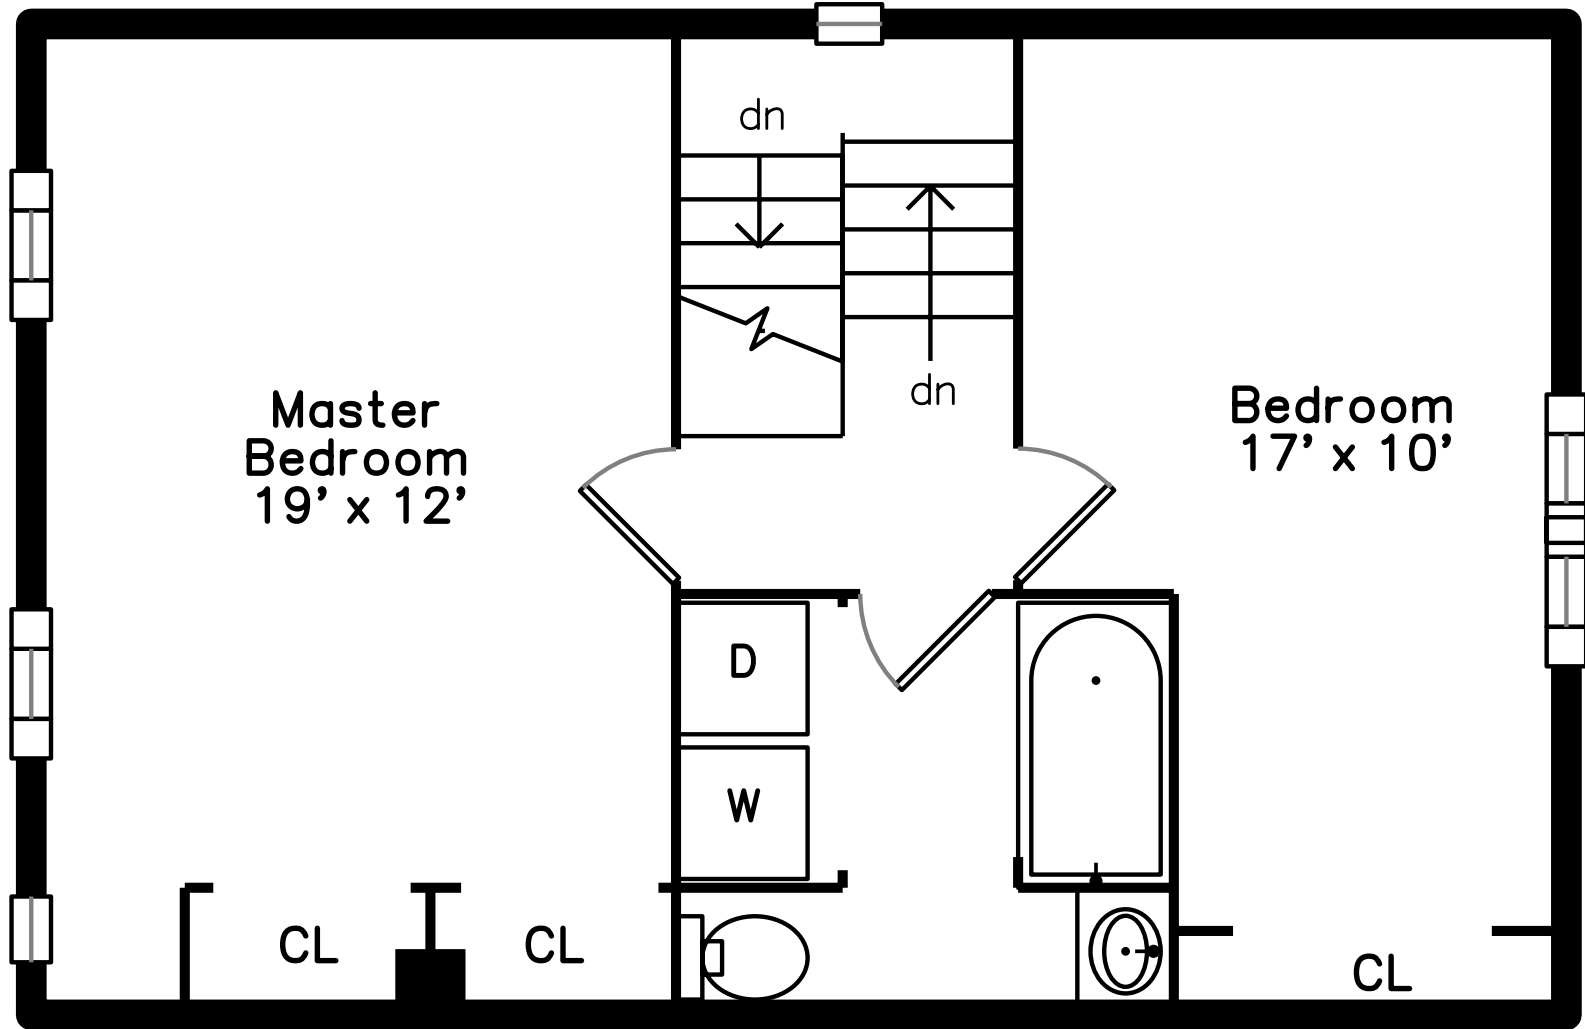

Upper

Main

Basement

413 Wellman Avenue
Chelmsford, MA 01863

PicturePlan by  vis-home
Measurements may not be 100% accurate.
Floor plans are provided for convenience only.
Room sizes are not used to calculate area.

Upper

Main

Basement

Outside

Outside

Outside

Back

Back

Back

Backyard

Living Room

Living Room

Living Room

Dining Room

Dining Room

Dining Room

Bathroom

Bathroom

Family Room

Family Room

Utility