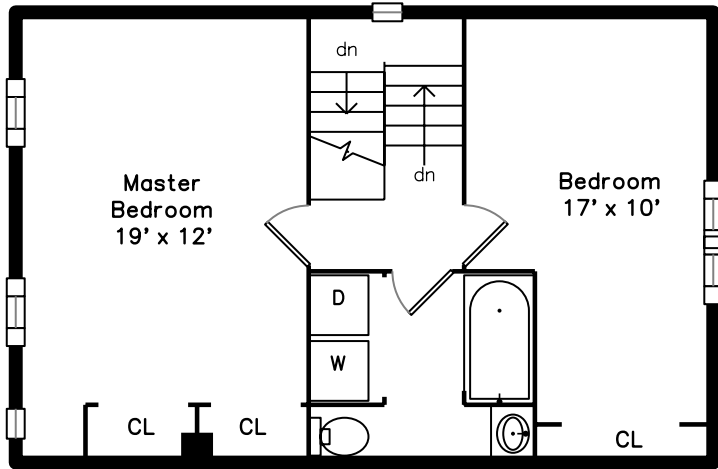

Upper

Main

Basement

413 Wellman Avenue
Chelmsford, MA 01863

PicturePlan by  vis-home
Measurements may not be 100% accurate.
Floor plans are provided for convenience only.
Room sizes are not used to calculate area.

Upper

Main

Basement

Outside

Outside

Outside

Back

Back

Back

Backyard

Living Room

Living Room

Living Room

Dining Room

Dining Room

Dining Room

Bathroom

Bathroom

Family Room

Family Room

Utility