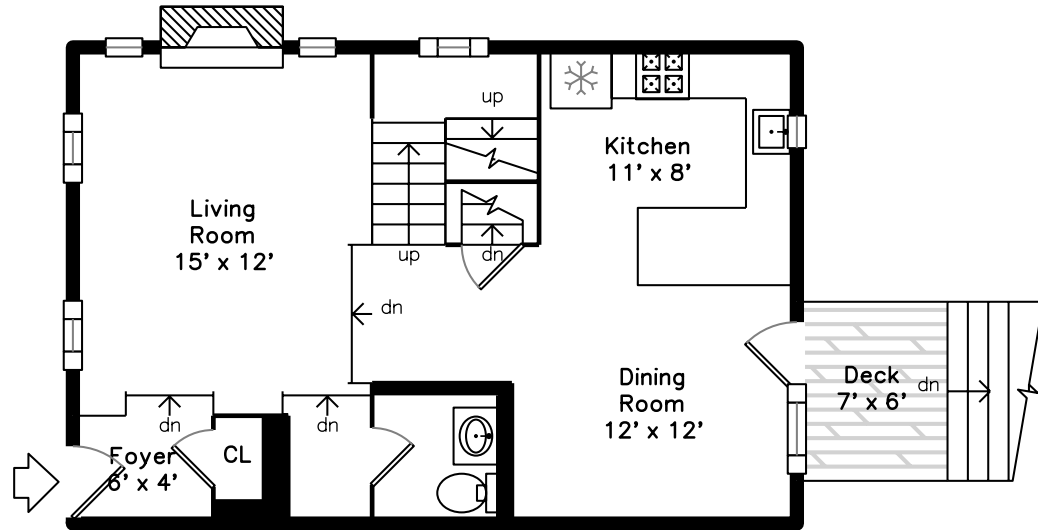

Upper

Main

Basement

413 Wellman Avenue
Chelmsford, MA 01863

PicturePlan by  vis-home
Measurements may not be 100% accurate.
Floor plans are provided for convenience only.
Room sizes are not used to calculate area.

Upper

Main

Basement

Outside

Outside

Outside

Back

Back

Back

Backyard

Living Room

Living Room

Living Room

Dining Room

Dining Room

Dining Room

Bathroom

Bathroom

Family Room

Family Room

Utility