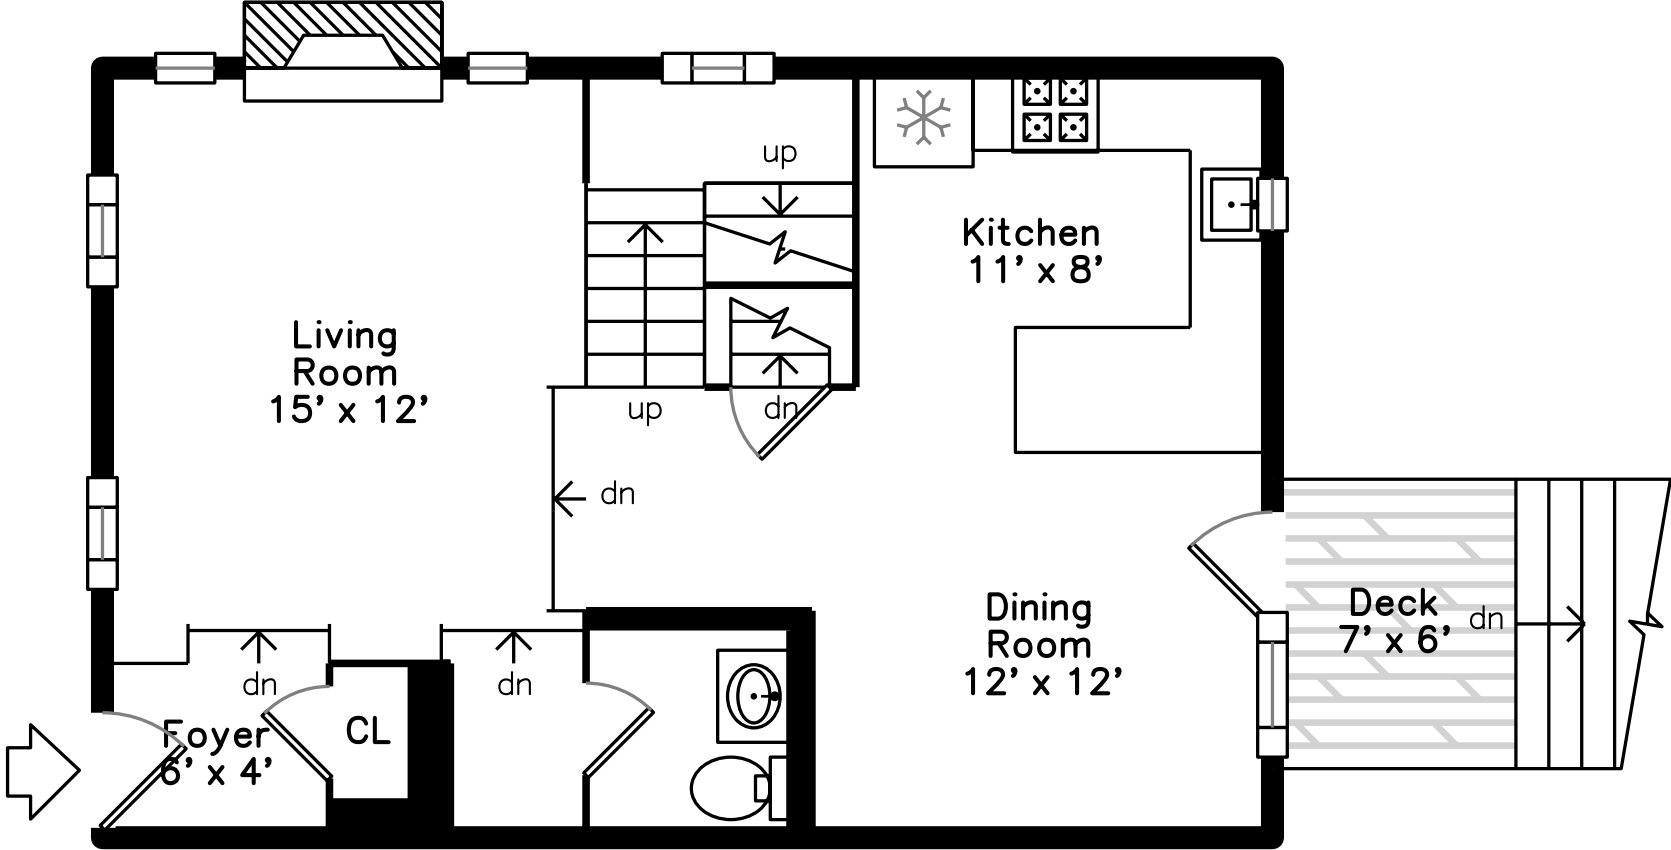

Upper

Main

Basement

413 Wellman Avenue
Chelmsford, MA 01863

PicturePlan by  vis-home
Measurements may not be 100% accurate.
Floor plans are provided for convenience only.
Room sizes are not used to calculate area.

Upper

Main

Basement

Outside

Outside

Outside

Back

Back

Back

Backyard

Living Room

Living Room

Living Room

Dining Room

Dining Room

Dining Room

Bathroom

Bathroom

Family Room

Family Room

Utility