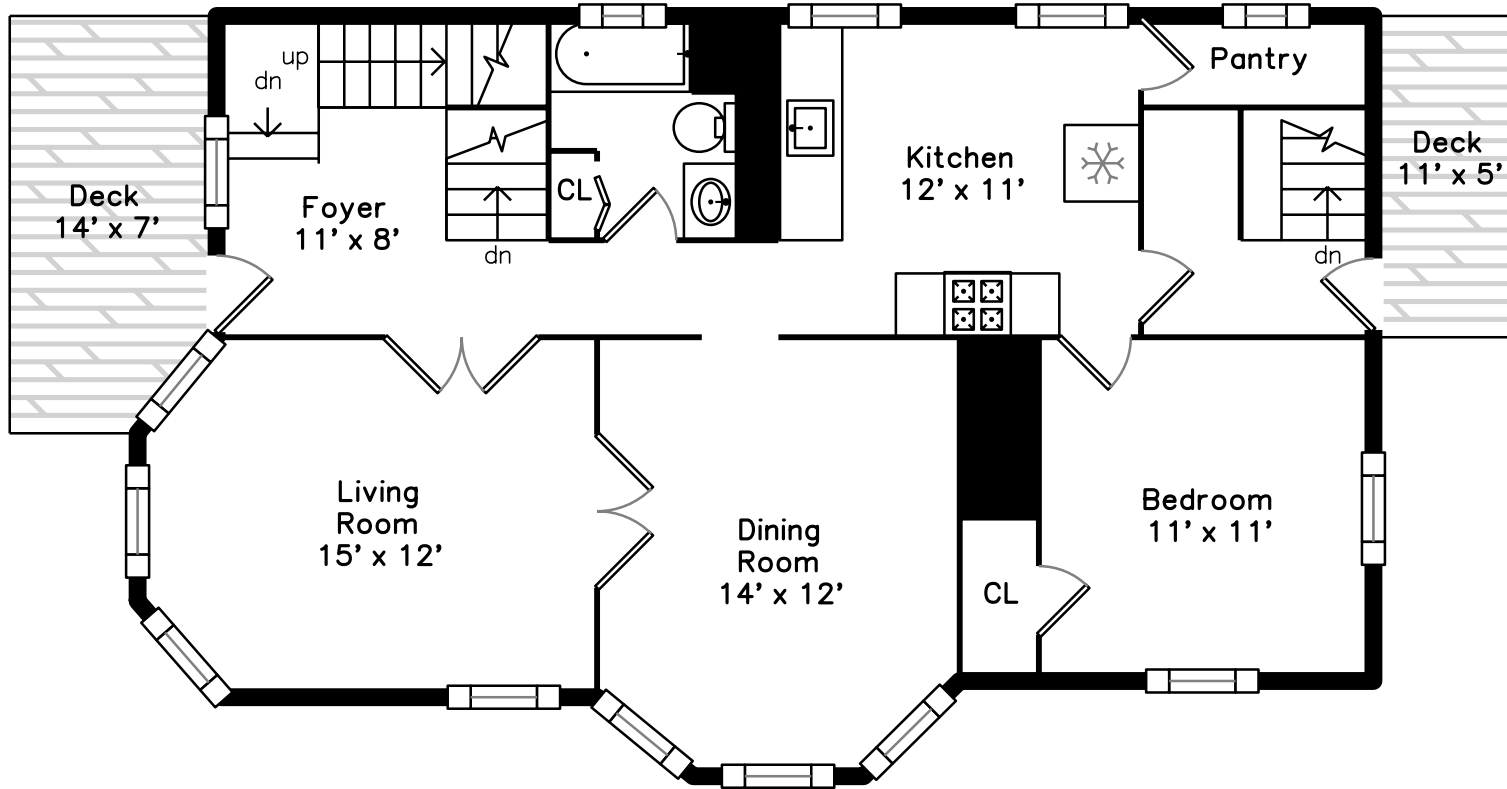

## 32 Road Ridge Belmont, MA 02478

PicturePlan by  vis-home

Measurements may not be 100% accurate.  
Floor plans are provided for convenience only.  
Room sizes are not used to calculate area.

# Upper

# Main

Outside

Outside

Deck

Foyer

Living Room

Living Room

Dining Room

Dining Room

Kitchen

Kitchen

Kitchen

Bedroom

Bathroom

Deck

Bedroom