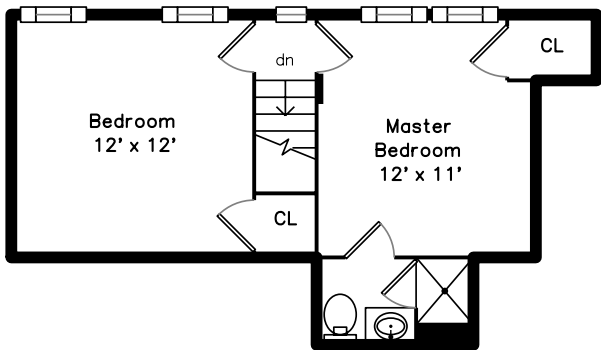

Upper

Main

91 Madison Avenue
Newton, MA 02460

PicturePlan by  vis-home
Measurements may not be 100% accurate.
Floor plans are provided for convenience only.
Room sizes are not used to calculate area.

Upper

Main

Outside

Outside

Porch

Porch

Living Room

Living Room

Dining Room

Hall

Bedroom

Bedroom

Bathroom

Bathroom

Mud Room

Bedroom

Bedroom

Master Bedroom

Master Bedroom

Master Bathroom

Laundry