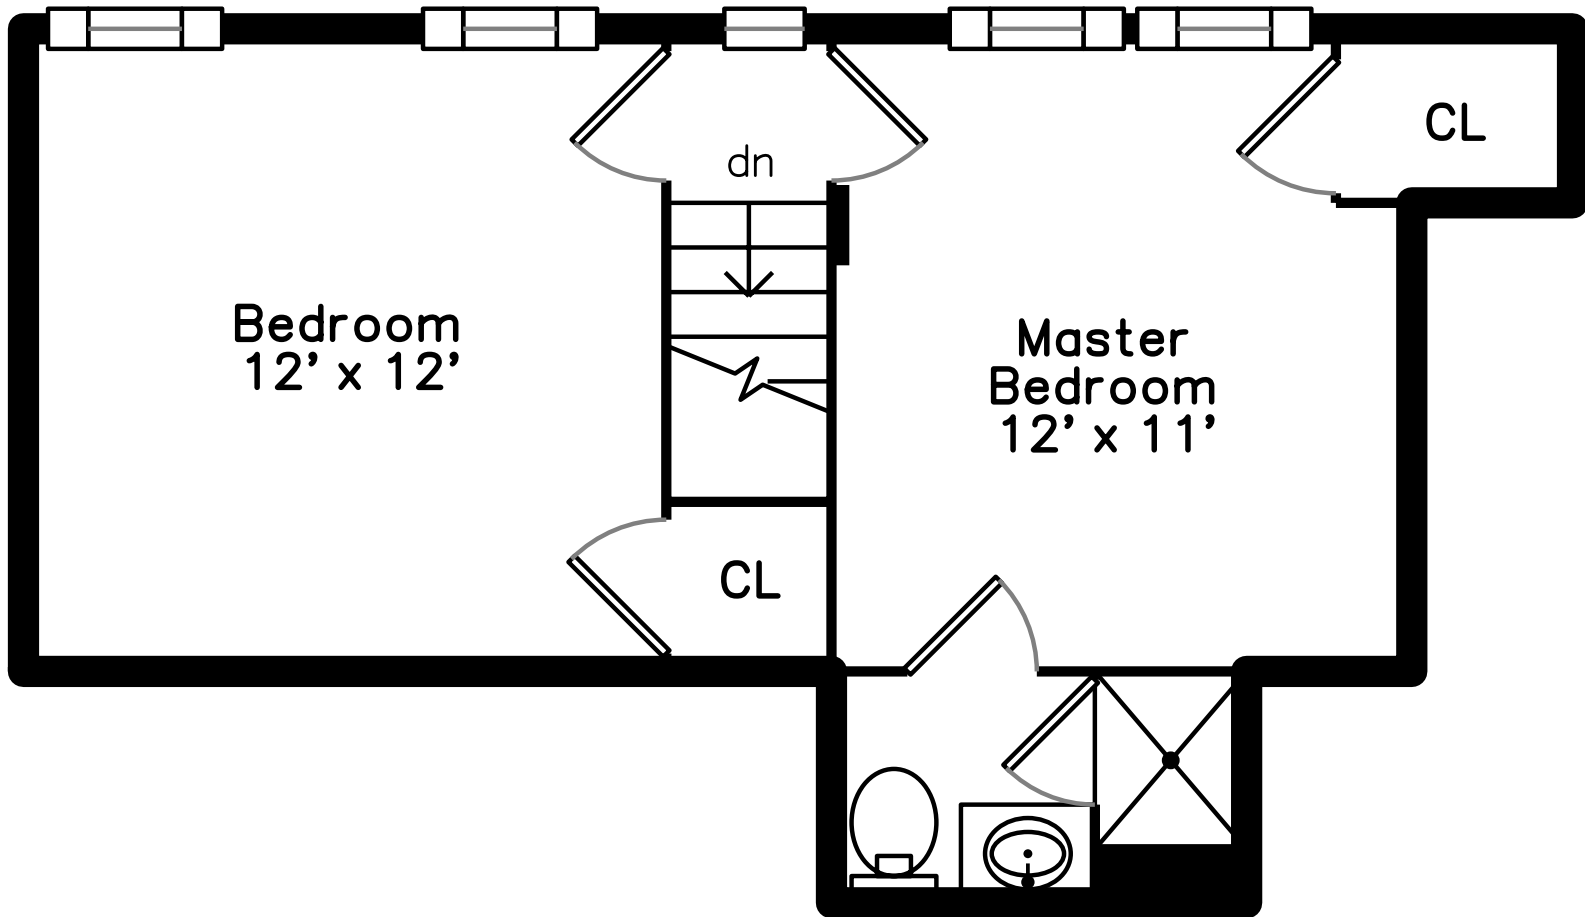

Upper

Main

91 Madison Avenue
Newton, MA 02460

PicturePlan by  vis-home
Measurements may not be 100% accurate.
Floor plans are provided for convenience only.
Room sizes are not used to calculate area.

Upper

Main

Outside

Outside

Porch

Porch

Living Room

Living Room

Dining Room

Hall

Bedroom

Bedroom

Bathroom

Bathroom

Mud Room

Bedroom

Bedroom

Master Bedroom

Master Bedroom

Master Bathroom

Laundry