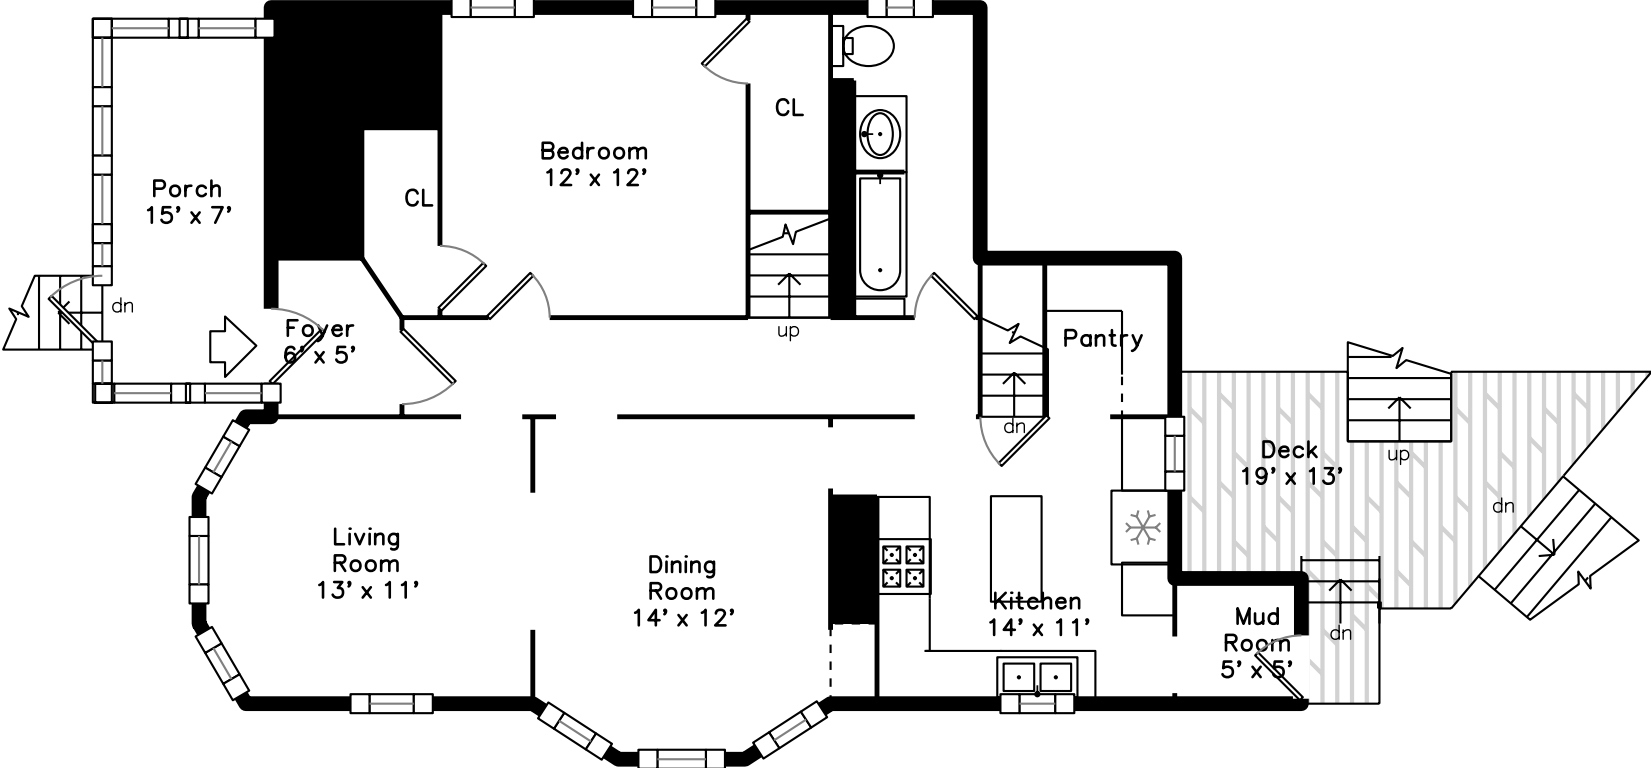

Upper

Main

91 Madison Avenue
Newton, MA 02460

PicturePlan by  vis-home
Measurements may not be 100% accurate.
Floor plans are provided for convenience only.
Room sizes are not used to calculate area.

Upper

Main

Outside

Outside

Porch

Porch

Living Room

Living Room

Dining Room

Dining Room

Kitchen

Kitchen

Kitchen

Kitchen

Kitchen

Pantry

Hall

Hall

Bedroom

Bedroom

Bathroom

Bathroom

Mud Room

Bedroom

Bedroom