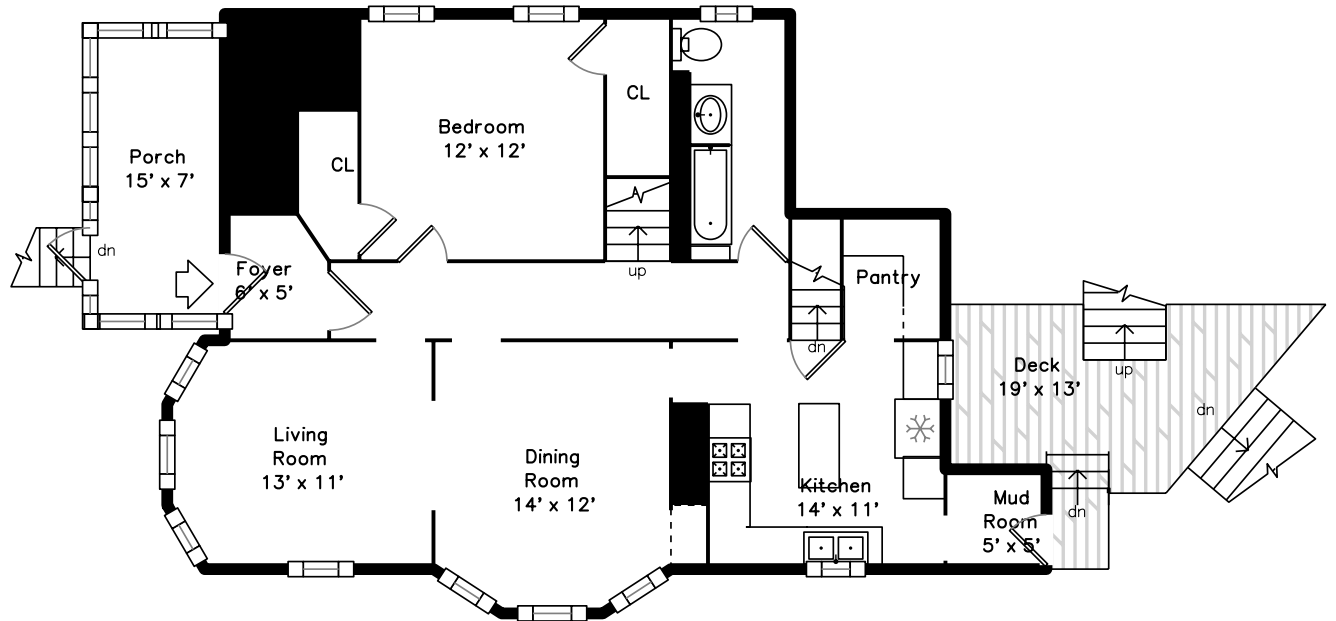

Upper

Main

91 Madison Avenue
Newton, MA 02460

PicturePlan by  vis-home
Measurements may not be 100% accurate.
Floor plans are provided for convenience only.
Room sizes are not used to calculate area.

Upper

Main

Outside

Outside

Porch

Porch

Living Room

Living Room

Dining Room

Hall

Bedroom

Bedroom

Bathroom

Bathroom

Mud Room

Bedroom

Bedroom

Master Bedroom

Master Bedroom

Master Bathroom

Laundry