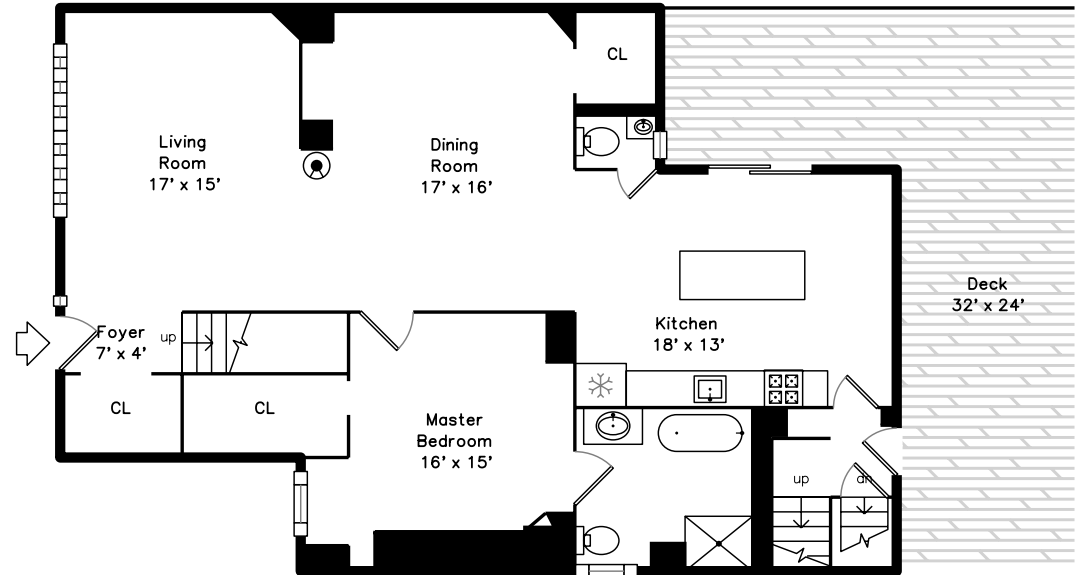

Top

Upper

Main

54 Myrtle Street #3
Somerville, MA 02145

PicturePlan by  vis-home
Measurements may not be 100% accurate.
Floor plans are provided for convenience only.
Room sizes are not used to calculate area.

Top

Upper

Main

Outside

Outside

Outside

Backyard

Living Room

Living Room

Dining Room

Dining Room

Dining Room

Kitchen

Kitchen

Kitchen

Kitchen

Deck

Landing

Family Room

Family Room

Family Room

Family Room

Family Room

Bedroom