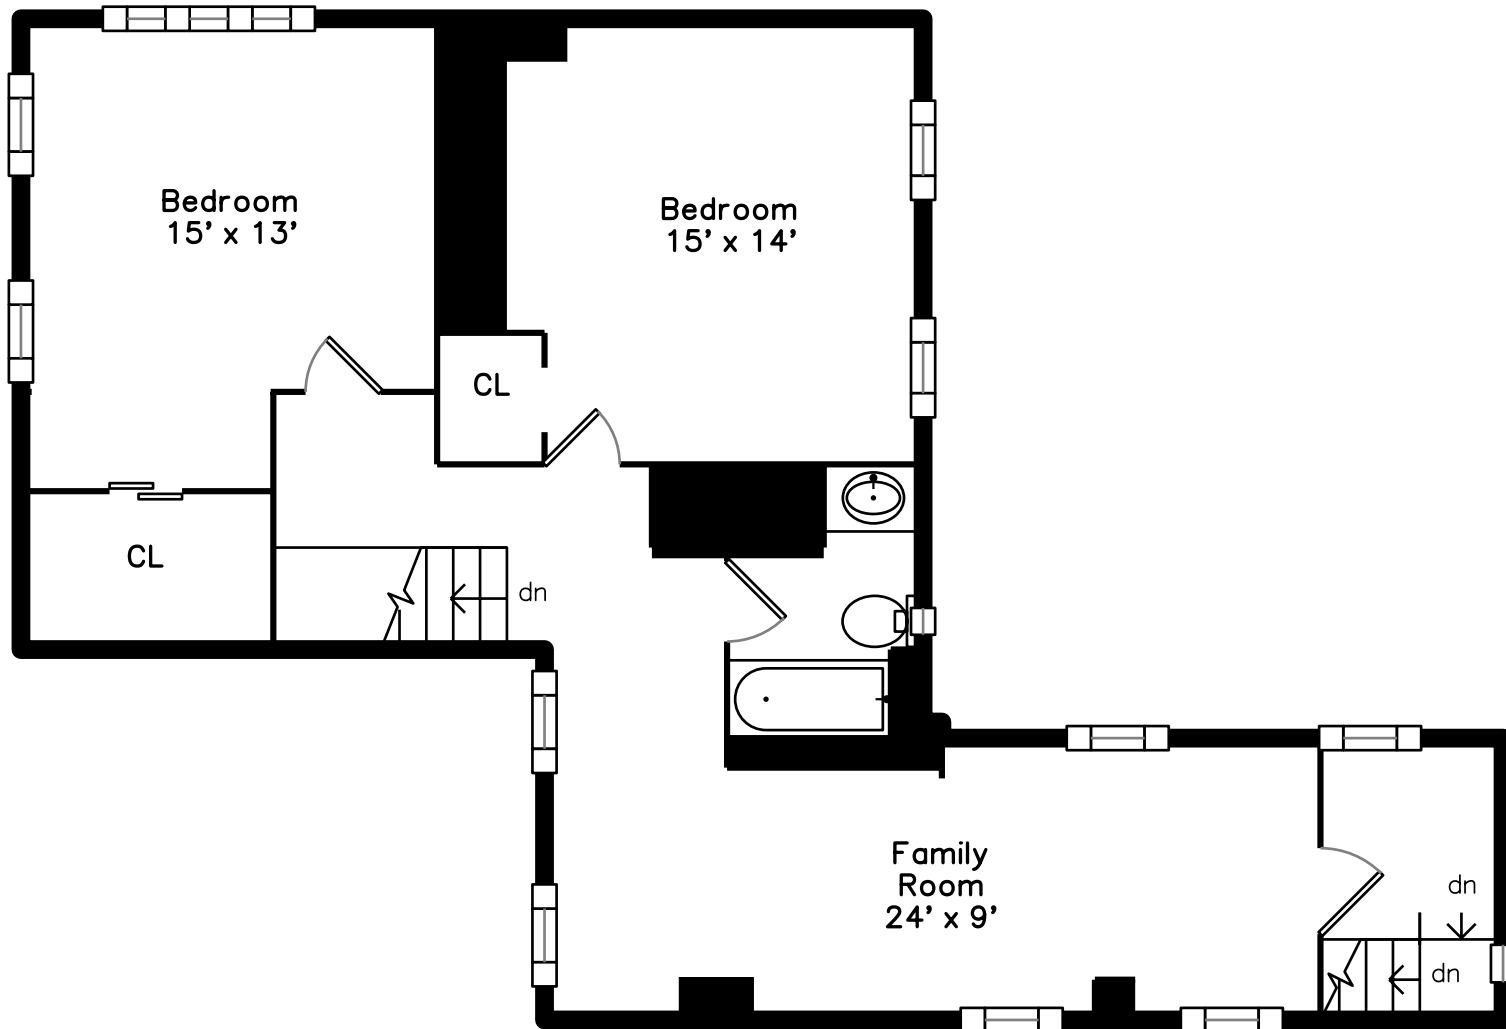

Top

Upper

Main

54 Myrtle Street #3
Somerville, MA 02145

PicturePlan by  vis-home
Measurements may not be 100% accurate.
Floor plans are provided for convenience only.
Room sizes are not used to calculate area.

Top

Upper

Main

Outside

Outside

Outside

Backyard

Living Room

Living Room

Dining Room

Dining Room

Dining Room

Kitchen

Kitchen

Kitchen

Kitchen

Deck

Landing

Family Room

Family Room

Family Room

Family Room

Family Room

Bedroom