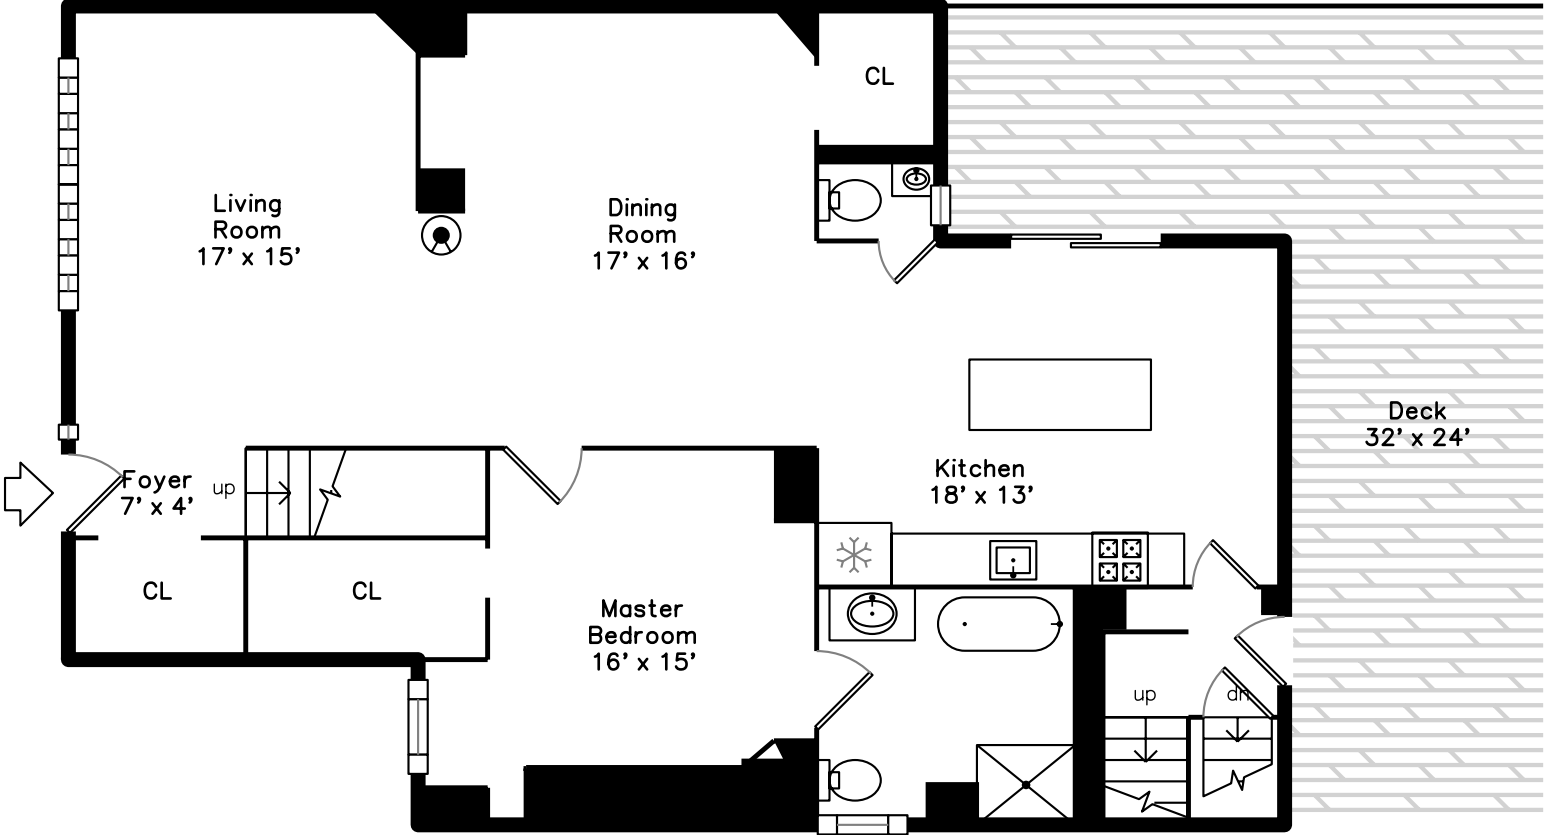

Top

Upper

Main

54 Myrtle Street #3
Somerville, MA 02145

PicturePlan by  vis-home
Measurements may not be 100% accurate.
Floor plans are provided for convenience only.
Room sizes are not used to calculate area.

Top

Upper

Main

Outside

Outside

Outside

Backyard

Living Room

Living Room

Dining Room

Dining Room

Dining Room

Kitchen

Kitchen

Kitchen

Kitchen

Deck

Landing

Family Room

Family Room

Family Room

Family Room

Family Room

Bedroom