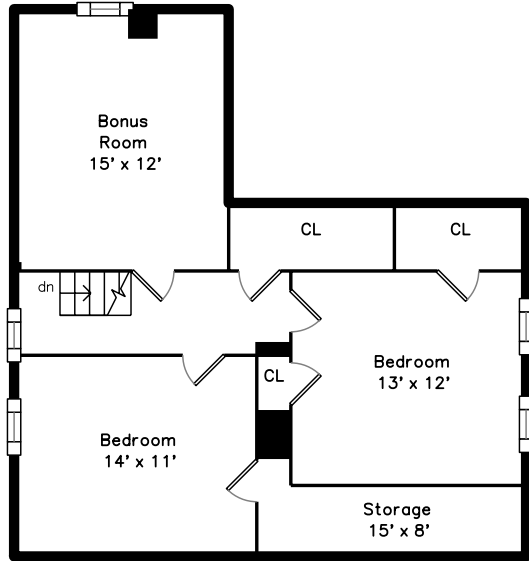

Top

Upper

Main

54 Myrtle Street #3
Somerville, MA 02145

PicturePlan by  vis-home
Measurements may not be 100% accurate.
Floor plans are provided for convenience only.
Room sizes are not used to calculate area.

Top

Upper

Main

Outside

Outside

Outside

Backyard

Living Room

Living Room

Dining Room

Dining Room

Dining Room

Kitchen

Kitchen

Kitchen

Kitchen

Deck

Landing

Family Room

Family Room

Family Room

Family Room

Family Room

Bedroom