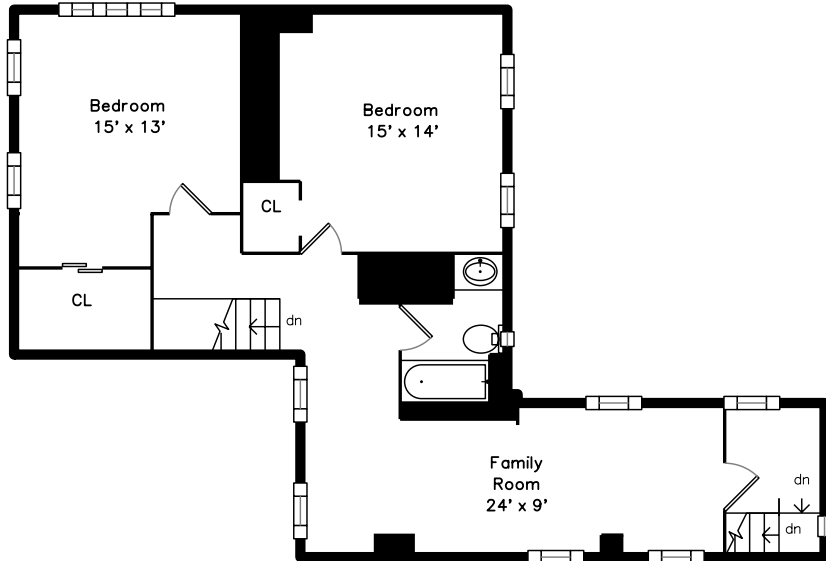

Top

Upper

Main

54 Myrtle Street #3
Somerville, MA 02145

PicturePlan by  vis-home
Measurements may not be 100% accurate.
Floor plans are provided for convenience only.
Room sizes are not used to calculate area.

Top

Upper

Main

Outside

Outside

Outside

Backyard

Living Room

Living Room

Dining Room

Dining Room

Dining Room

Kitchen

Kitchen

Kitchen

Kitchen

Deck

Landing

Family Room

Family Room

Family Room

Family Room

Family Room

Bedroom