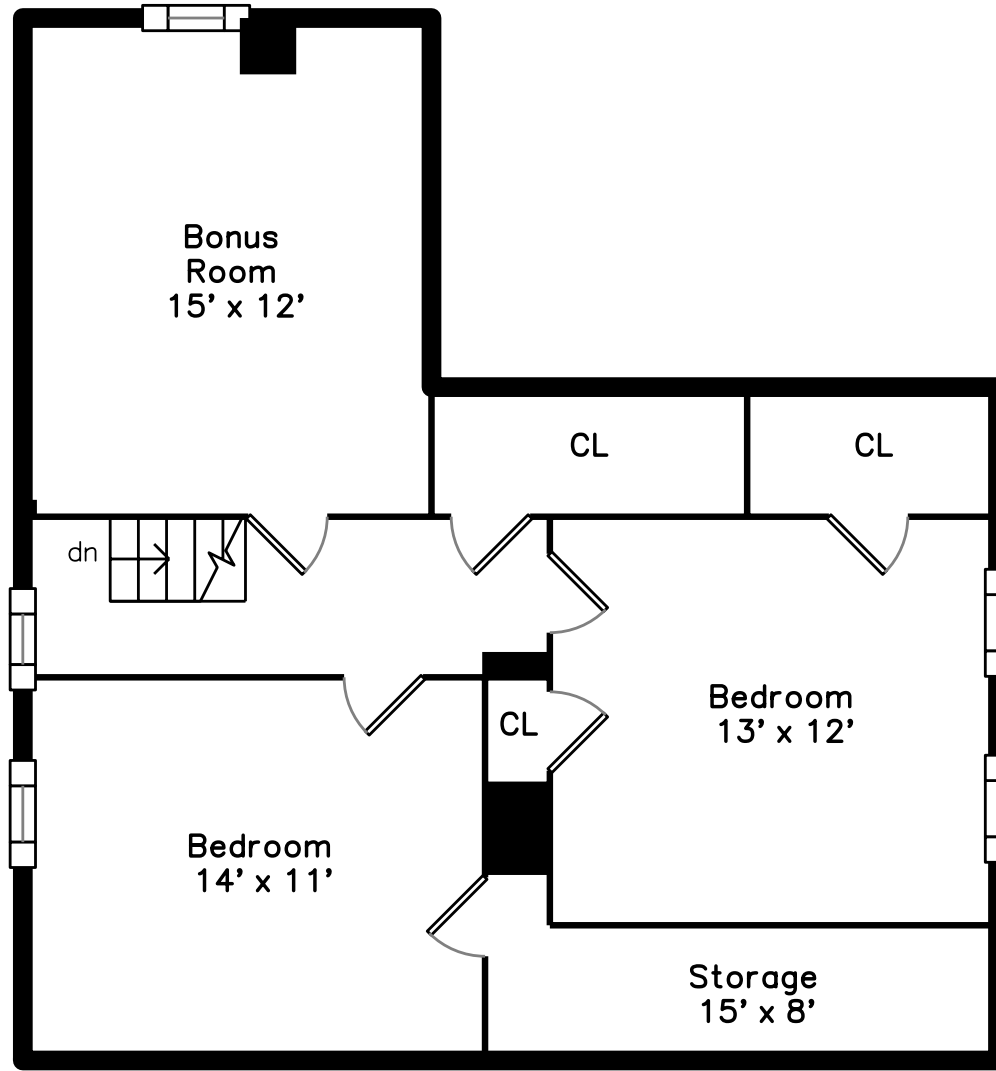

Top

Upper

Main

54 Myrtle Street #3
Somerville, MA 02145

PicturePlan by  vis-home
Measurements may not be 100% accurate.
Floor plans are provided for convenience only.
Room sizes are not used to calculate area.

Top

Upper

Main

Outside

Outside

Outside

Backyard

Living Room

Living Room

Dining Room

Dining Room

Dining Room

Kitchen

Kitchen

Kitchen

Kitchen

Deck

Landing

Family Room

Family Room

Family Room

Family Room

Family Room

Bedroom