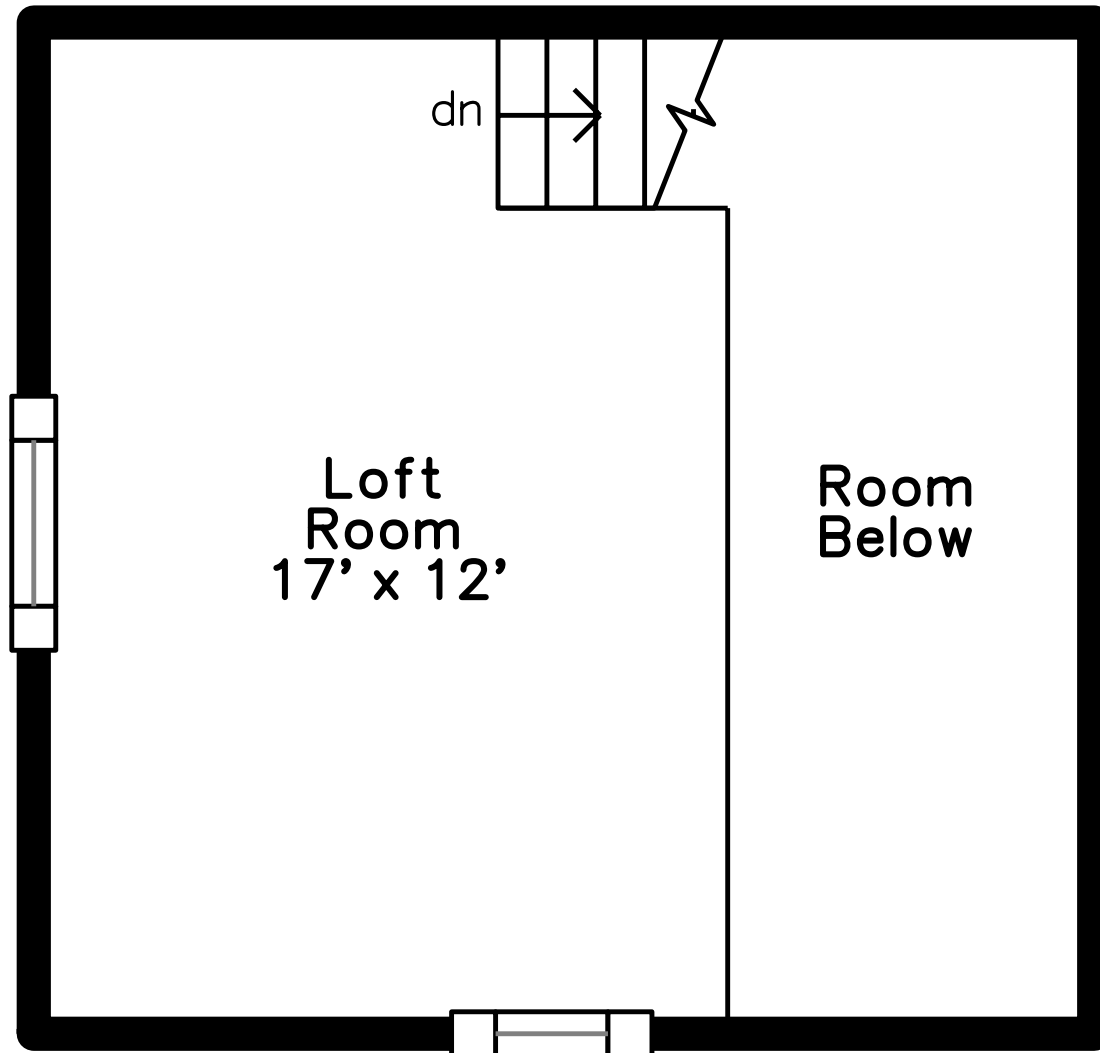

Top

Main

Upper

Basement

7 Minuteman Lane
Westford, MA 01886

PicturePlan by  vis-home
Measurements may not be 100% accurate.
Floor plans are provided for convenience only.
Room sizes are not used to calculate area.

Top

Upper

Main

Basement

Outside

Outside

Outside

Living Room

Living Room

Kitchen

Kitchen

Powder Room

Deck

Bedroom

Master Bedroom

Master Bedroom

Bathroom

Loft Room

Loft Room

Hall

Hall

Utility

Garage