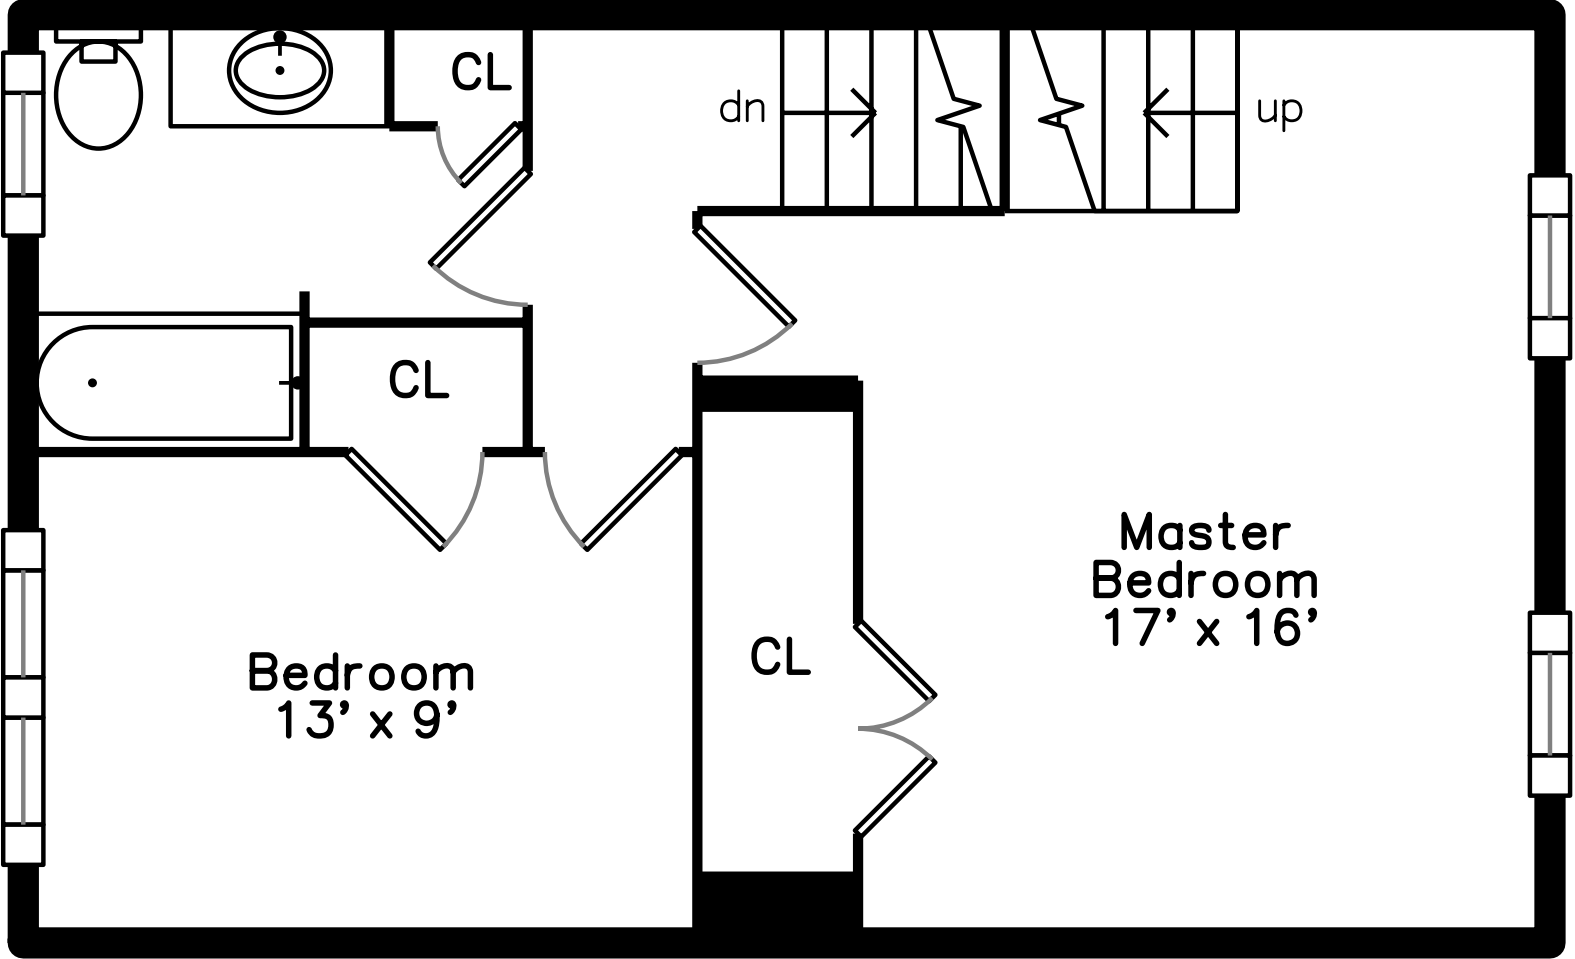

Top

Main

Upper

Basement

7 Minuteman Lane
Westford, MA 01886

PicturePlan by  vis-home
Measurements may not be 100% accurate.
Floor plans are provided for convenience only.
Room sizes are not used to calculate area.

Top

Upper

Main

Basement

Outside

Outside

Outside

Living Room

Living Room

Kitchen

Kitchen

Powder Room

Deck

Bedroom

Master Bedroom

Master Bedroom

Bathroom

Loft Room

Loft Room

Hall

Hall

Utility

Garage