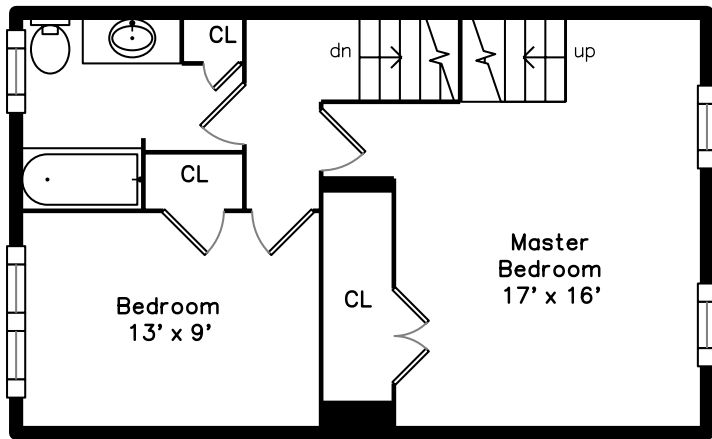

Top

Main

Upper

Basement

7 Minuteman Lane
Westford, MA 01886

PicturePlan by  vis-home
Measurements may not be 100% accurate.
Floor plans are provided for convenience only.
Room sizes are not used to calculate area.

Top

Upper

Main

Basement

Outside

Outside

Outside

Living Room

Living Room

Kitchen

Kitchen

Powder Room

Deck

Bedroom

Master Bedroom

Master Bedroom

Bathroom

Loft Room

Loft Room

Hall

Hall

Utility

Garage