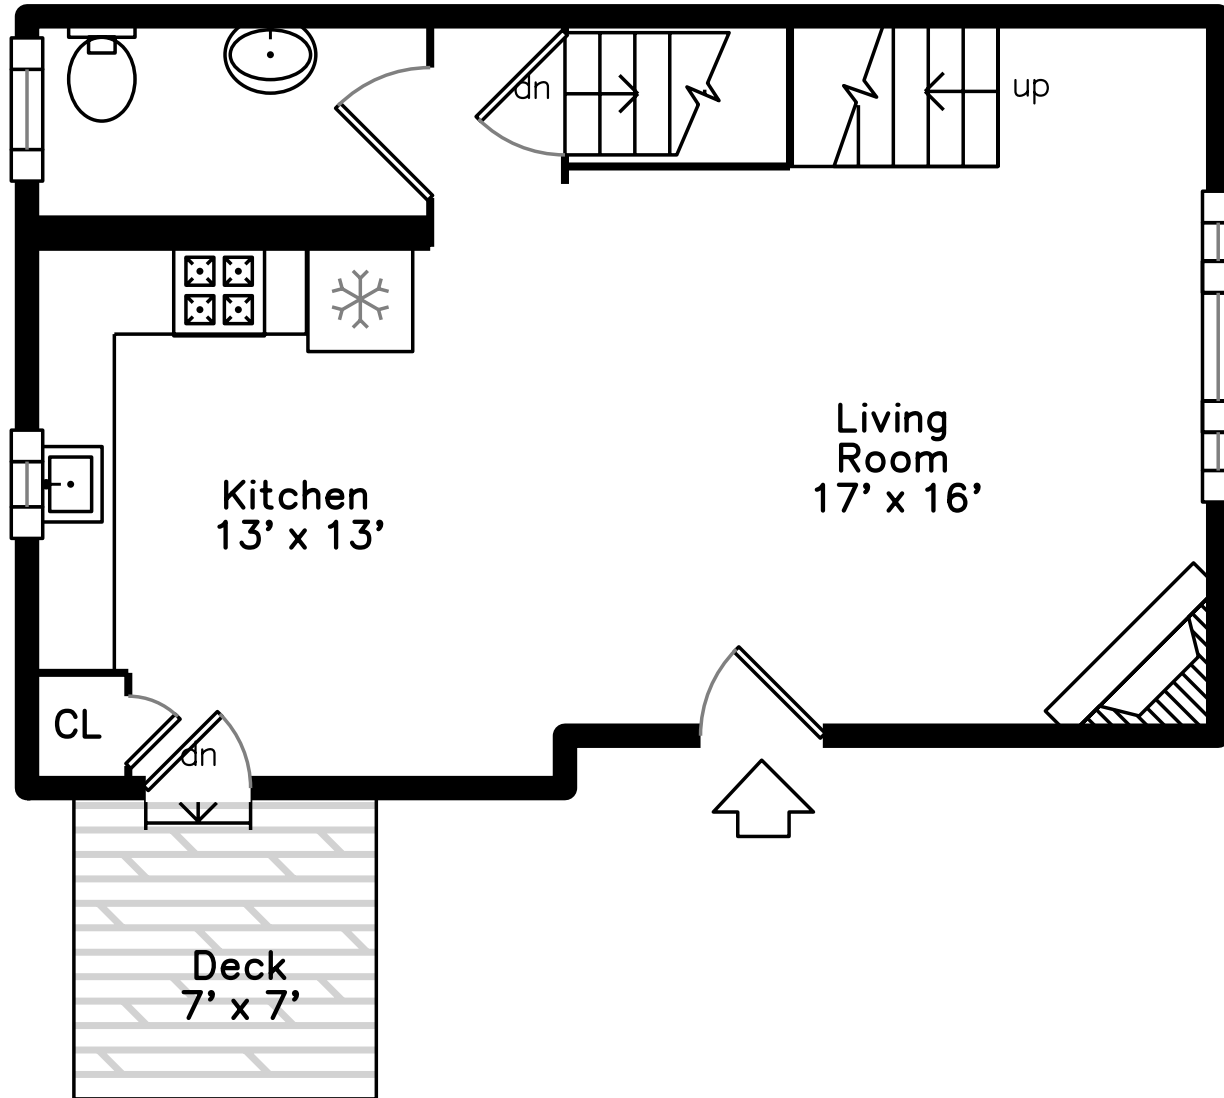

Top

Main

Upper

Basement

7 Minuteman Lane
Westford, MA 01886

PicturePlan by  vis-home
Measurements may not be 100% accurate.
Floor plans are provided for convenience only.
Room sizes are not used to calculate area.

Top

Upper

Main

Basement

Outside

Outside

Outside

Living Room

Living Room

Kitchen

Kitchen

Powder Room

Deck

Bedroom

Master Bedroom

Master Bedroom

Bathroom

Loft Room

Loft Room

Hall

Hall

Utility

Garage