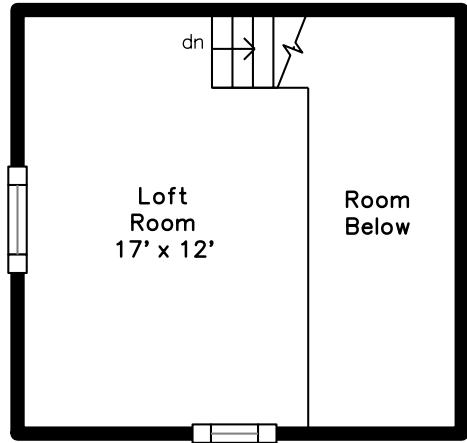

Top

Main

Upper

Basement

7 Minuteman Lane
Westford, MA 01886

PicturePlan by  vis-home
Measurements may not be 100% accurate.
Floor plans are provided for convenience only.
Room sizes are not used to calculate area.

Top

Upper

Main

Basement

Outside

Outside

Outside

Living Room

Living Room

Kitchen

Kitchen

Powder Room

Deck

Bedroom

Master Bedroom

Master Bedroom