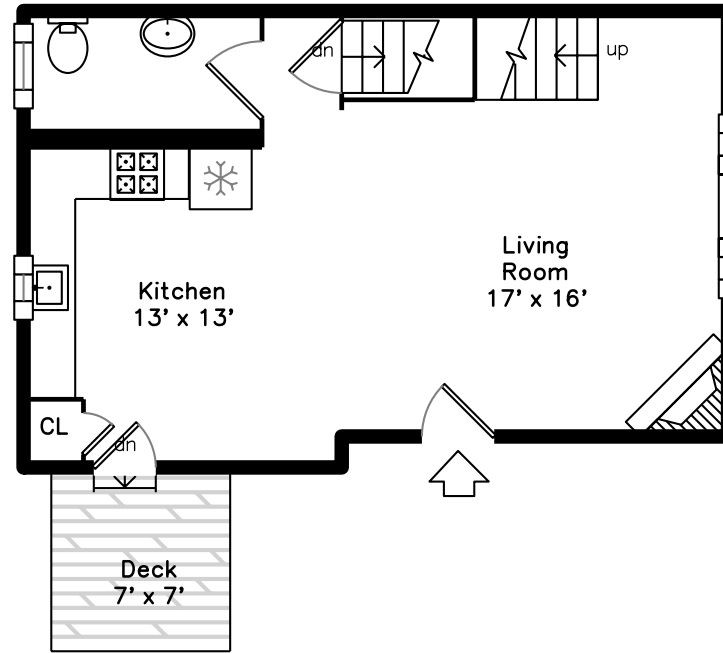

Top

Main

Upper

Basement

7 Minuteman Lane
Westford, MA 01886

PicturePlan by  vis-home
Measurements may not be 100% accurate.
Floor plans are provided for convenience only.
Room sizes are not used to calculate area.

Top

Upper

Main

Basement

Outside

Outside

Outside

Living Room

Living Room

Kitchen

Kitchen

Powder Room

Deck

Bedroom

Master Bedroom

Master Bedroom

Bathroom

Loft Room

Loft Room

Hall

Hall

Utility

Garage