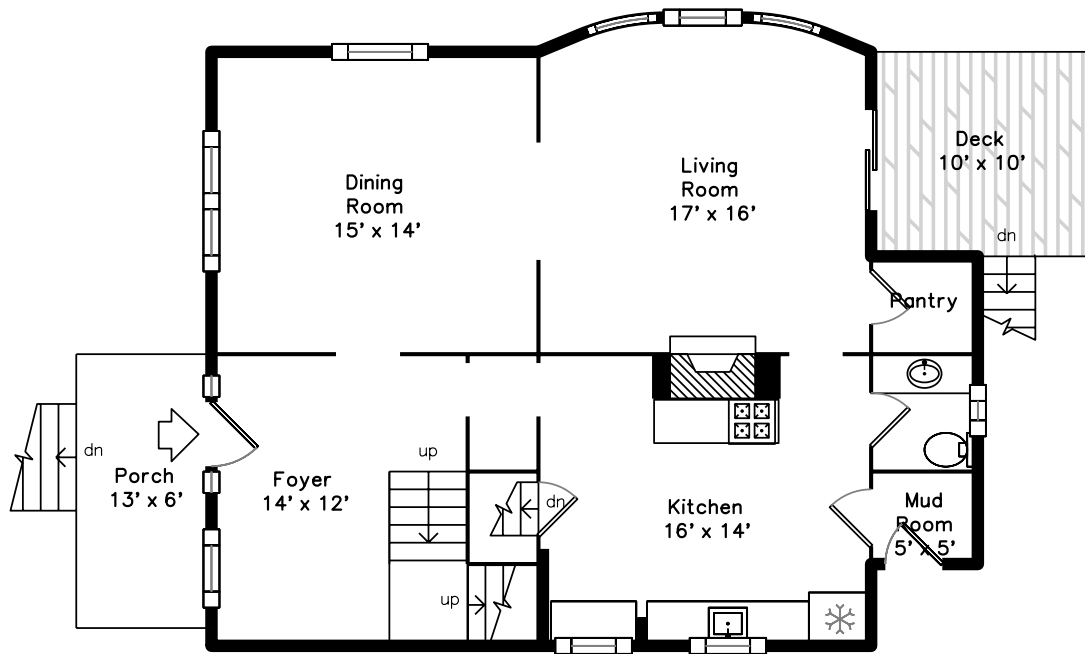

Top

Upper

Main

205 Auburndale Avenue
 Newton, MA 02466

PicturePlan by vis-home

Measurements may not be 100% accurate.
 Floor plans are provided for convenience only.
 Room sizes are not used to calculate area.

Backyard

Deck

Foyer

Living Room

Living Room

Dining Room

Dining Room

Kitchen