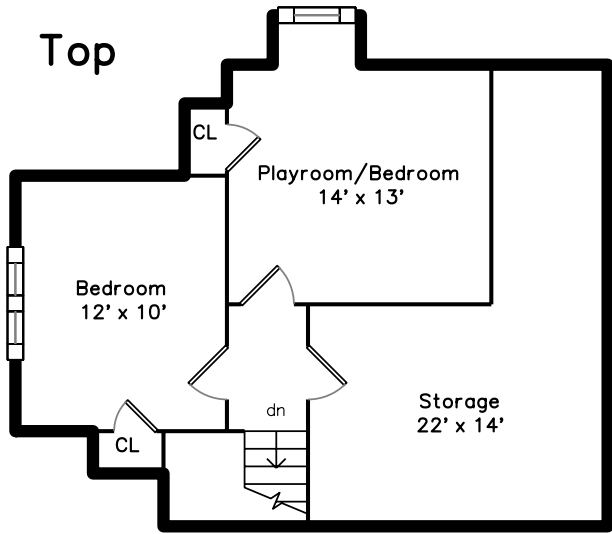

Top

Upper

Main

205 Auburndale Avenue
 Newton, MA 02466

PicturePlan by vis-home

Measurements may not be 100% accurate.
 Floor plans are provided for convenience only.
 Room sizes are not used to calculate area.

Backyard

Deck

Foyer

Living Room

Living Room

Dining Room

Dining Room

Kitchen

Kitchen

Kitchen

Powder Room

Office

Bedroom

Bedroom

Bedroom

Bathroom

Bedroom

Bedroom

Bedroom