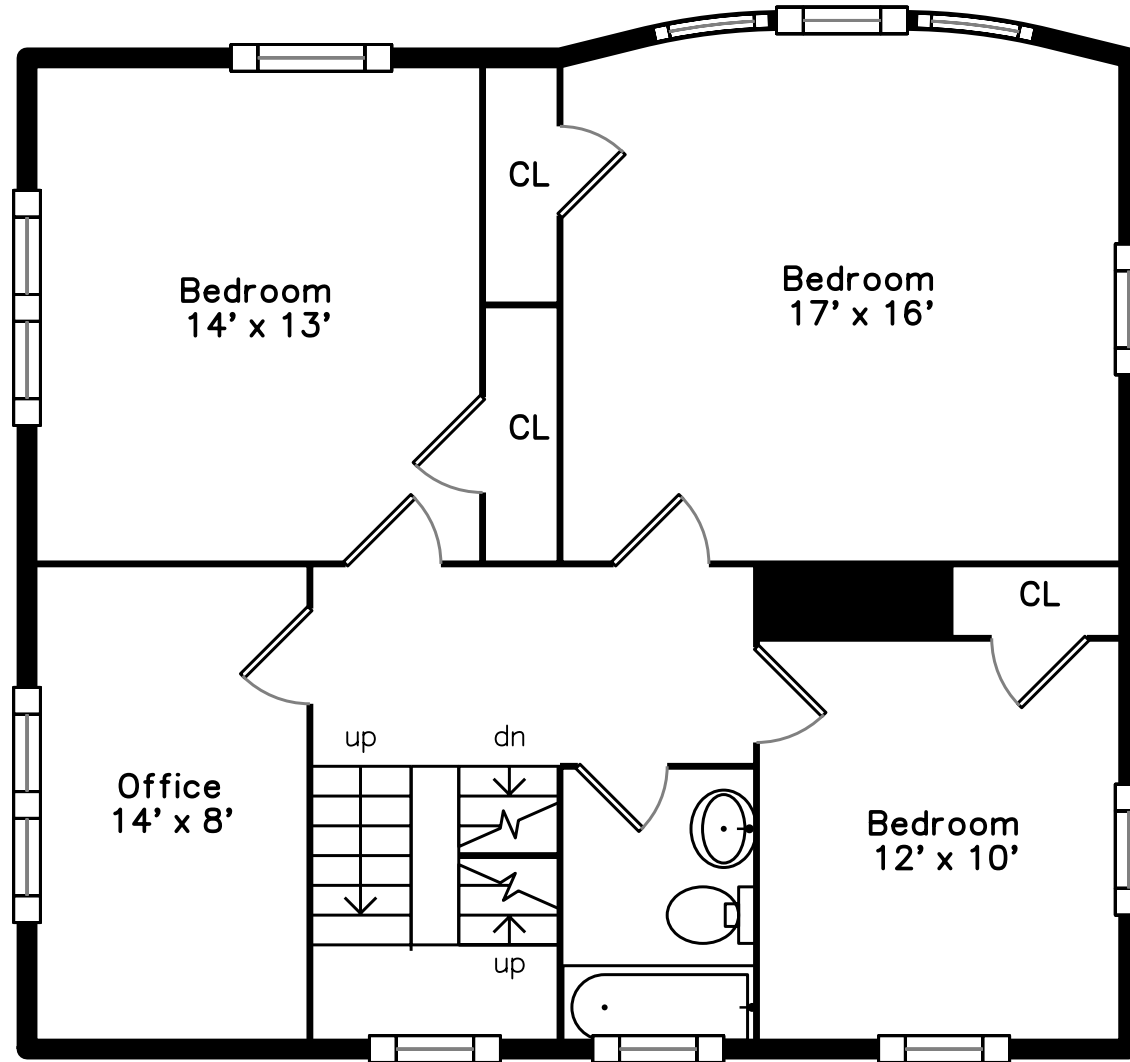

Top

Upper

Main

205 Auburndale Avenue
 Newton, MA 02466

PicturePlan by vis-home

Measurements may not be 100% accurate.
 Floor plans are provided for convenience only.
 Room sizes are not used to calculate area.

Top

Upper

Main

Outside

Outside

Outside

Backyard

Backyard

Backyard

Deck

Foyer

Living Room

Living Room

Dining Room

Dining Room

Kitchen

Bedroom

Bedroom

Bedroom