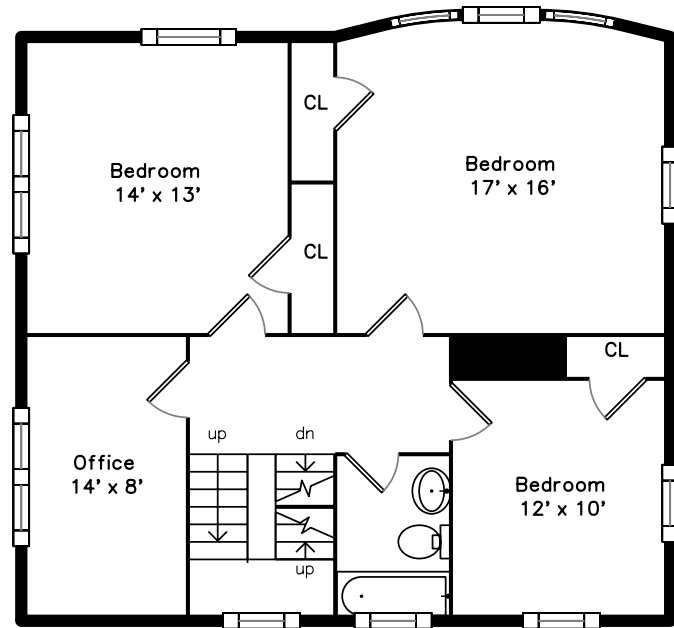

Top

Upper

Main

205 Auburndale Avenue
 Newton, MA 02466

PicturePlan by vis-home

Measurements may not be 100% accurate.
 Floor plans are provided for convenience only.
 Room sizes are not used to calculate area.

Top

Upper

Main

Outside

Outside

Outside

Backyard

Backyard

Backyard

Deck

Foyer

Living Room

Living Room

Dining Room

Dining Room

Kitchen

Bedroom

Bedroom

Bedroom