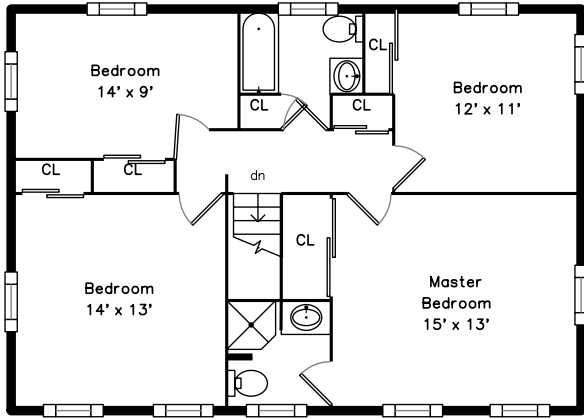

Upper

Main

Basement

28 Rindo Park Drive
Lowell, MA 01851

PicturePlan by  vis-home
Measurements may not be 100% accurate.

Floor plans are provided for convenience only.
Room sizes are not used to calculate area.

Upper

Main

Basement

Outside

Outside

Outside

Outside

Outside

Outside

Outside

Foyer

Living Room

Living Room

Living Room

Living Room

Living Room

Dining Room

Dining Room

Kitchen

Kitchen

Family Room

Family Room

Family Room

Family Room