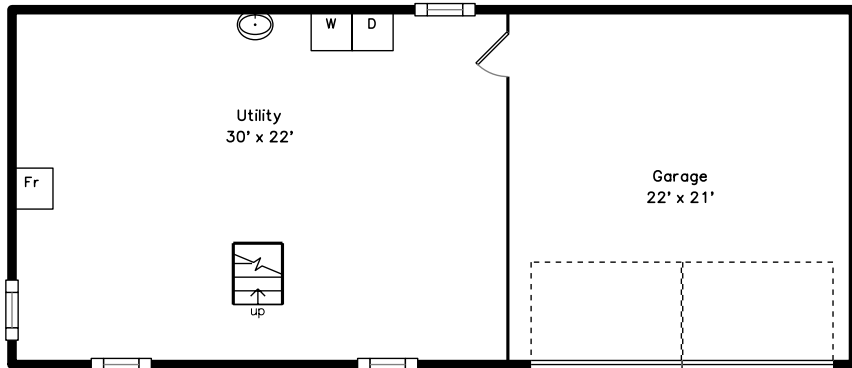

Upper

Main

Basement

28 Rindo Park Drive
Lowell, MA 01851

PicturePlan by  vis-home
Measurements may not be 100% accurate.

Floor plans are provided for convenience only.
Room sizes are not used to calculate area.