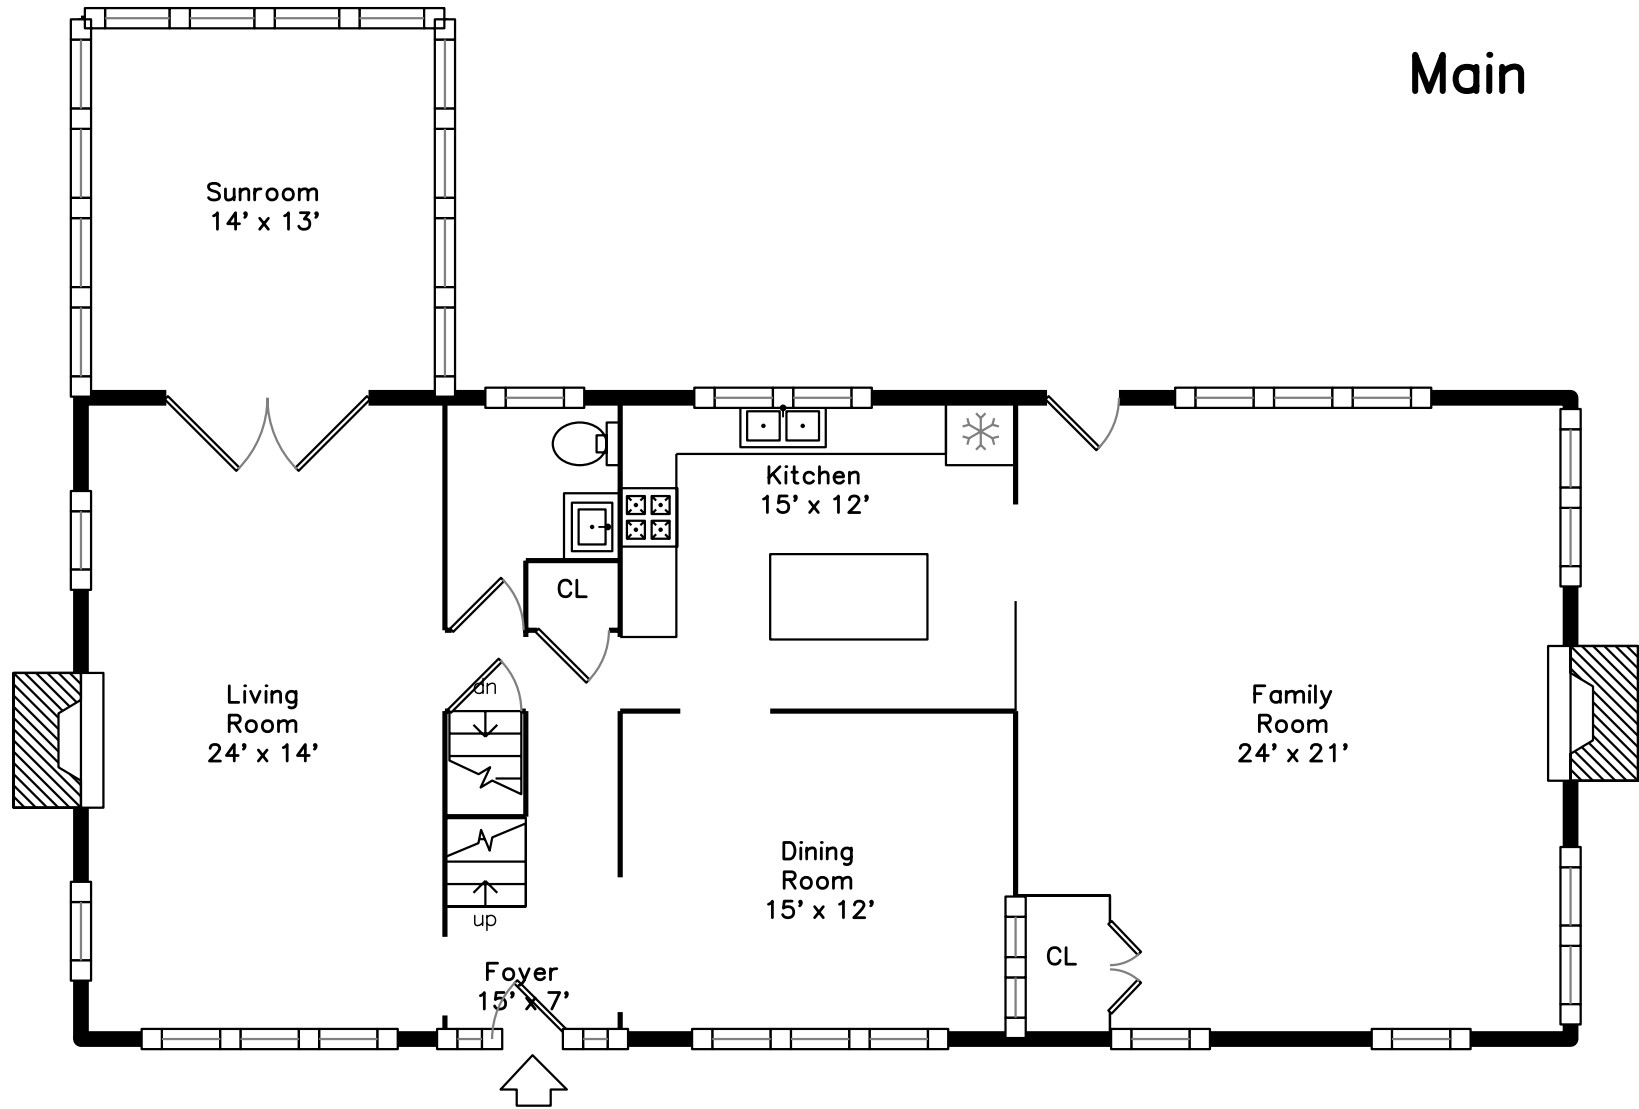

Upper

Main

Basement

28 Rindo Park Drive
Lowell, MA 01851

PicturePlan by  vis-home
Measurements may not be 100% accurate.

Floor plans are provided for convenience only.
Room sizes are not used to calculate area.

Upper

Main

Basement

Outside

Outside

Outside

Outside

Outside

Outside

Outside

Foyer

Living Room

Living Room

Living Room

Living Room

Living Room

Dining Room

Dining Room

Kitchen

Kitchen

Family Room

Family Room

Family Room

Family Room