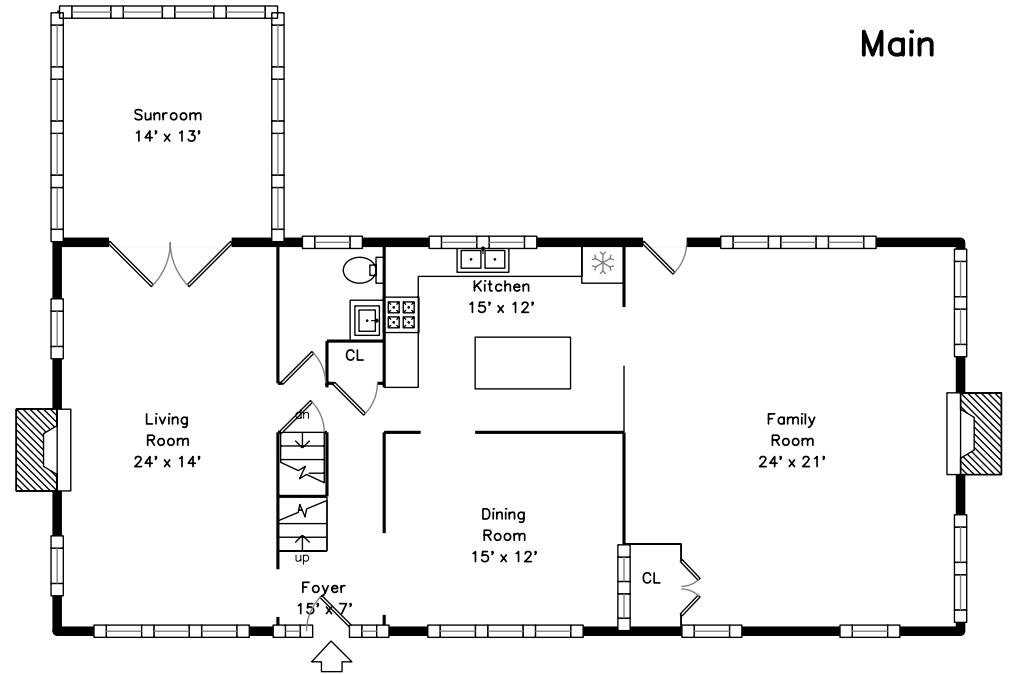

Upper

Main

Basement

28 Rindo Park Drive
Lowell, MA 01851

PicturePlan by  vis-home
Measurements may not be 100% accurate.

Floor plans are provided for convenience only.
Room sizes are not used to calculate area.

Upper

Main

Basement

Outside

Outside

Outside

Outside

Outside

Outside

Outside

Foyer

Living Room

Living Room

Living Room

Living Room

Living Room

Dining Room

Dining Room

Kitchen

Kitchen

Family Room

Family Room

Family Room

Family Room