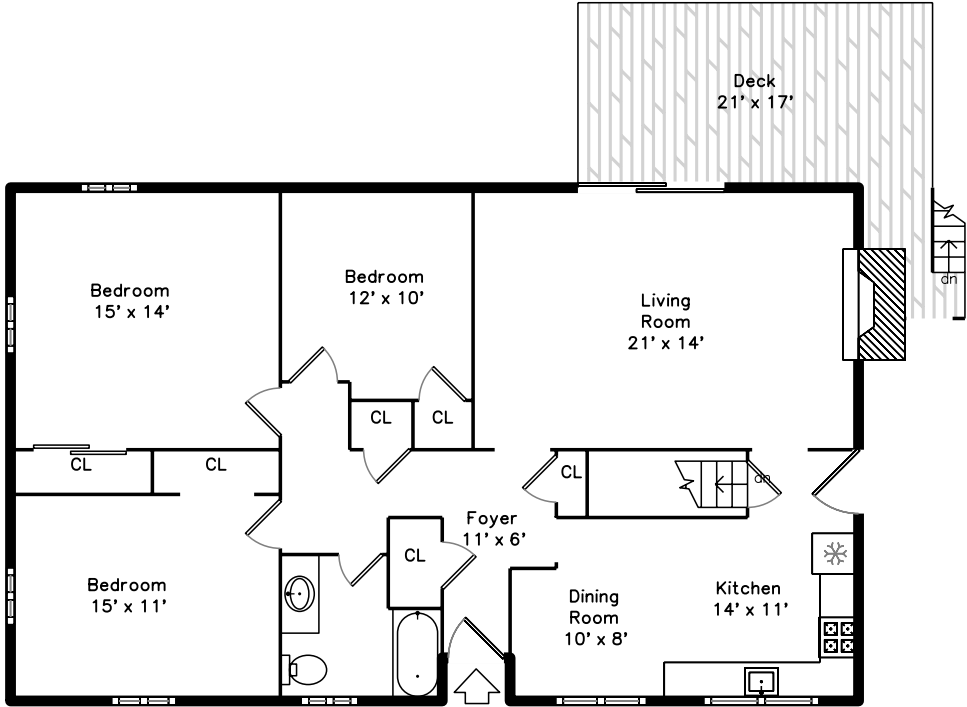

# Main

# Lower

176 Hartford Street  
Natick, MA 01760

PicturePlan(tm) by Vis-Home(C) 2020

Measurements may not be 100% accurate.  
Floor plans are provided for convenience only.  
Room sizes are not used to calculate area.

Living Room

Living Room

Dining Room

Dining Room

Kitchen

Kitchen

Kitchen

Bedroom

Deck

Deck

in-law apt or 4th Bedroom

in law apartment

In-law apt/4th BR

Family Room

Family Room

Kitchen in in-law apt.