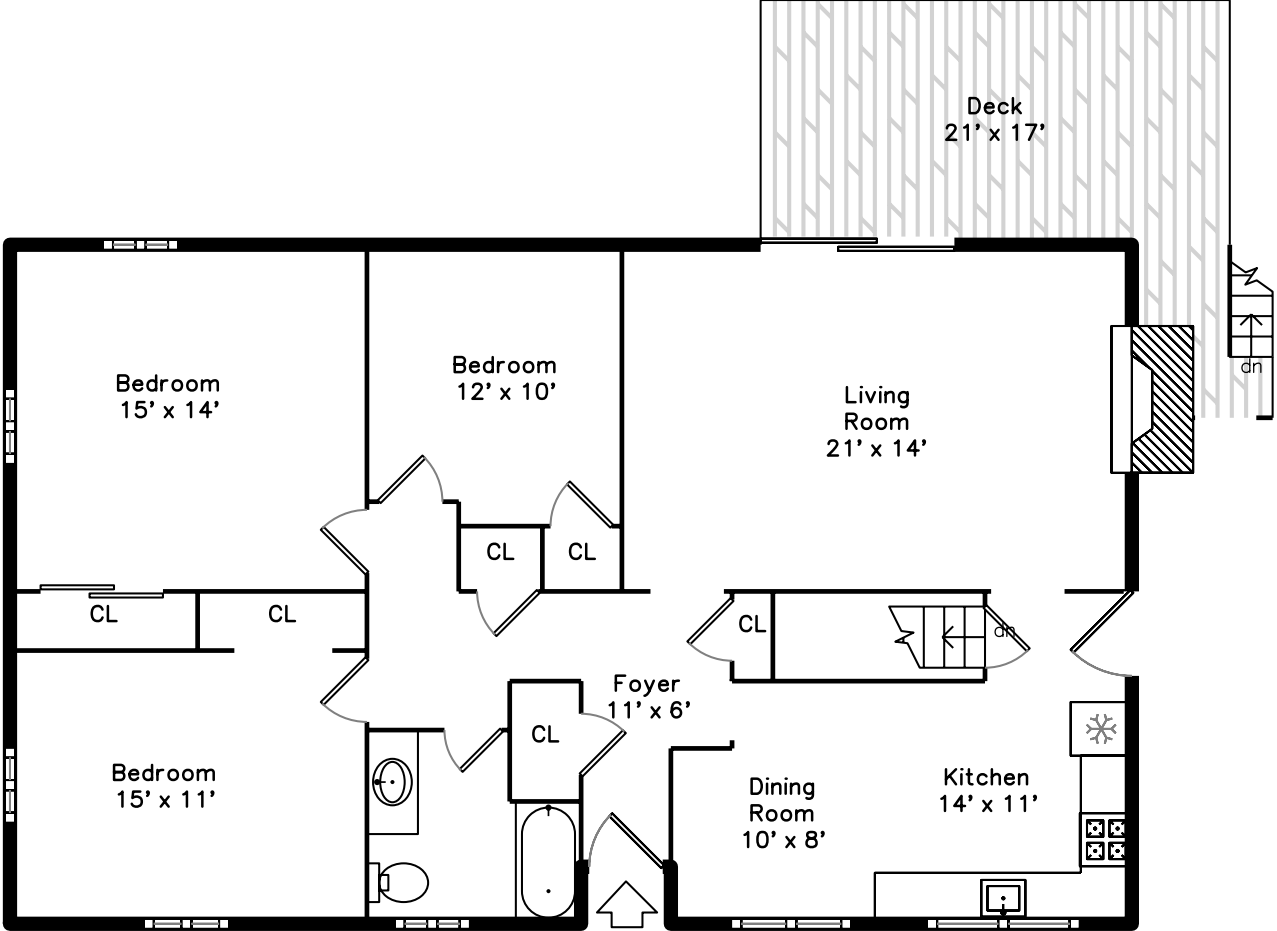

# Lower

176 Hartford Street  
Natick, MA 01760

PicturePlan(tm) by Vis-Home(C) 2020

Measurements may not be 100% accurate.  
Floor plans are provided for convenience only.  
Room sizes are not used to calculate area.

# Main

Living Room

Living Room

Dining Room

Dining Room

Kitchen

Kitchen

Kitchen

Bedroom

Deck

Deck

in-law apt or 4th Bedroom

in law apartment

In-law apt/4th BR

Family Room

Family Room

Kitchen in in-law apt.