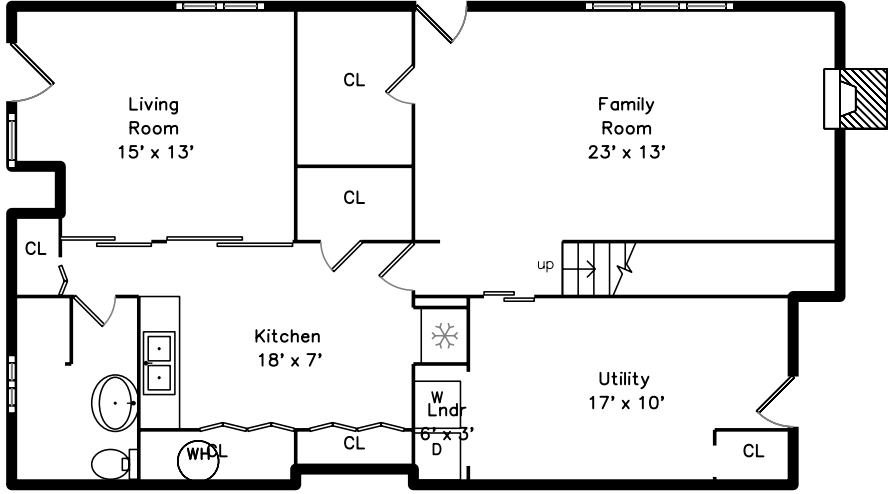

# Main

# Lower

176 Hartford Street  
Natick, MA 01760

PicturePlan(tm) by Vis-Home(C) 2020

Measurements may not be 100% accurate.  
Floor plans are provided for convenience only.  
Room sizes are not used to calculate area.

Living Room

Living Room

Dining Room

Dining Room

Kitchen

Kitchen

Kitchen

Bedroom

Deck

Deck

in-law apt or 4th Bedroom

in law apartment

In-law apt/4th BR

Family Room

Family Room

Kitchen in in-law apt.