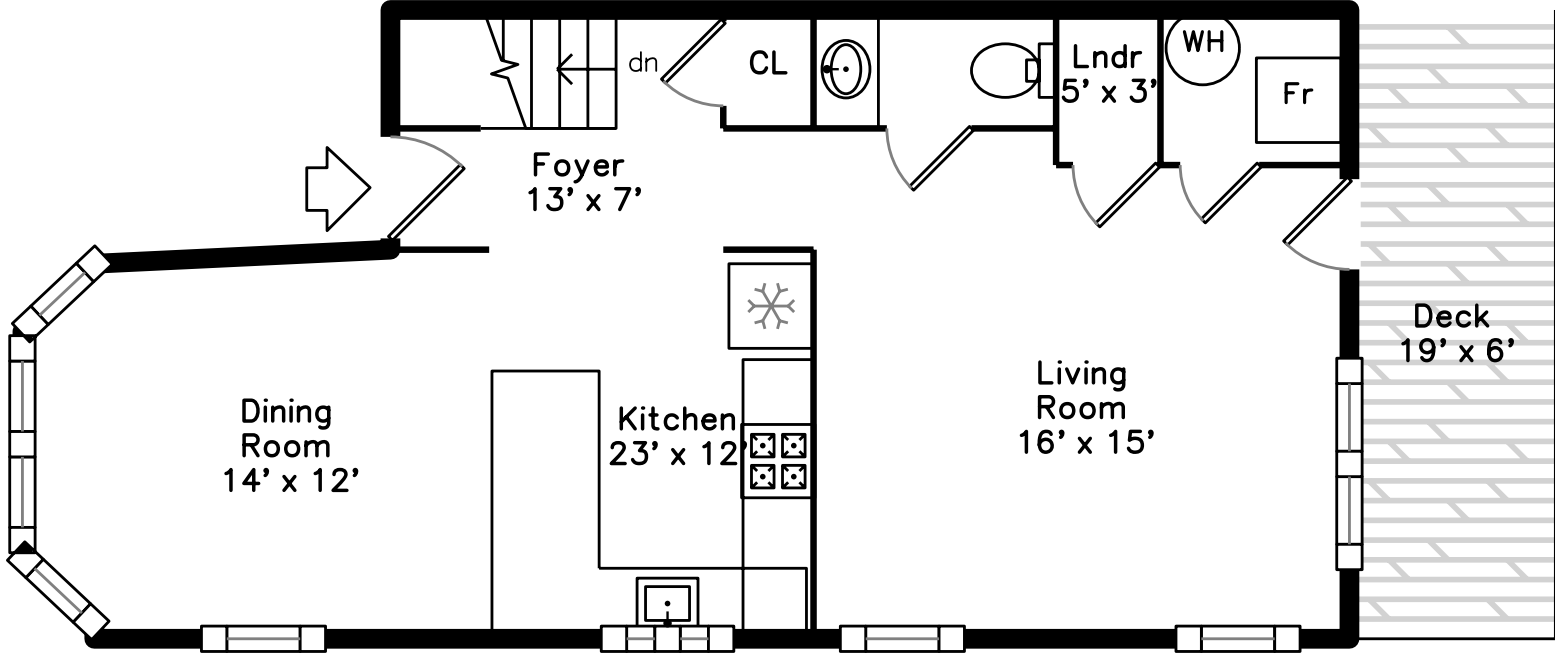

Main

Lower

2961 Washington Street #A  
Boston, MA 02119

PicturePlan by vis-home

Measurements may not be 100% accurate.  
Floor plans are provided for convenience only.  
Room sizes are not used to calculate area.

# Main

# Lower

Outside

Outside

Outside

Living Room

Living Room

Dining Room

Dining Room

Kitchen

Kitchen

Kitchen

Kitchen

Bathroom

Deck

Bedroom

Bedroom