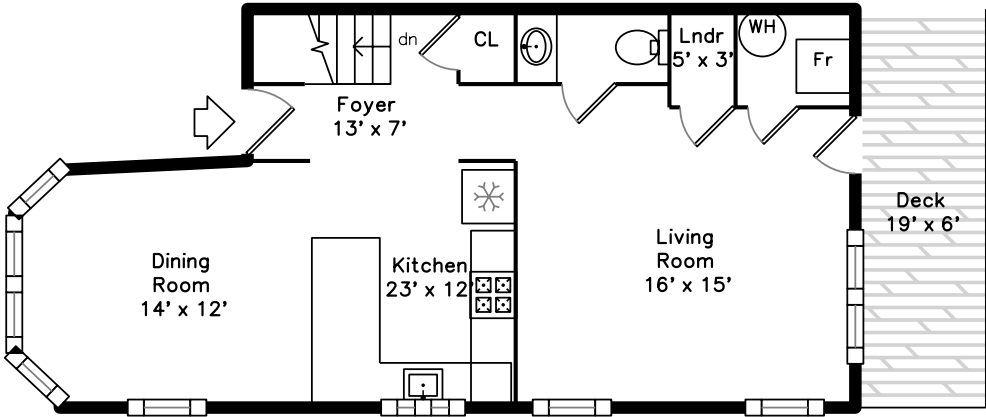

Main

Lower

2961 Washington Street #A  
Boston, MA 02119

PicturePlan by vis-home

Measurements may not be 100% accurate.  
Floor plans are provided for convenience only.  
Room sizes are not used to calculate area.

# Main

# Lower

Outside

Outside

Outside

Living Room

Living Room

Dining Room

Dining Room

Kitchen

Kitchen

Kitchen

Kitchen

Bathroom

Deck

Bedroom

Bedroom