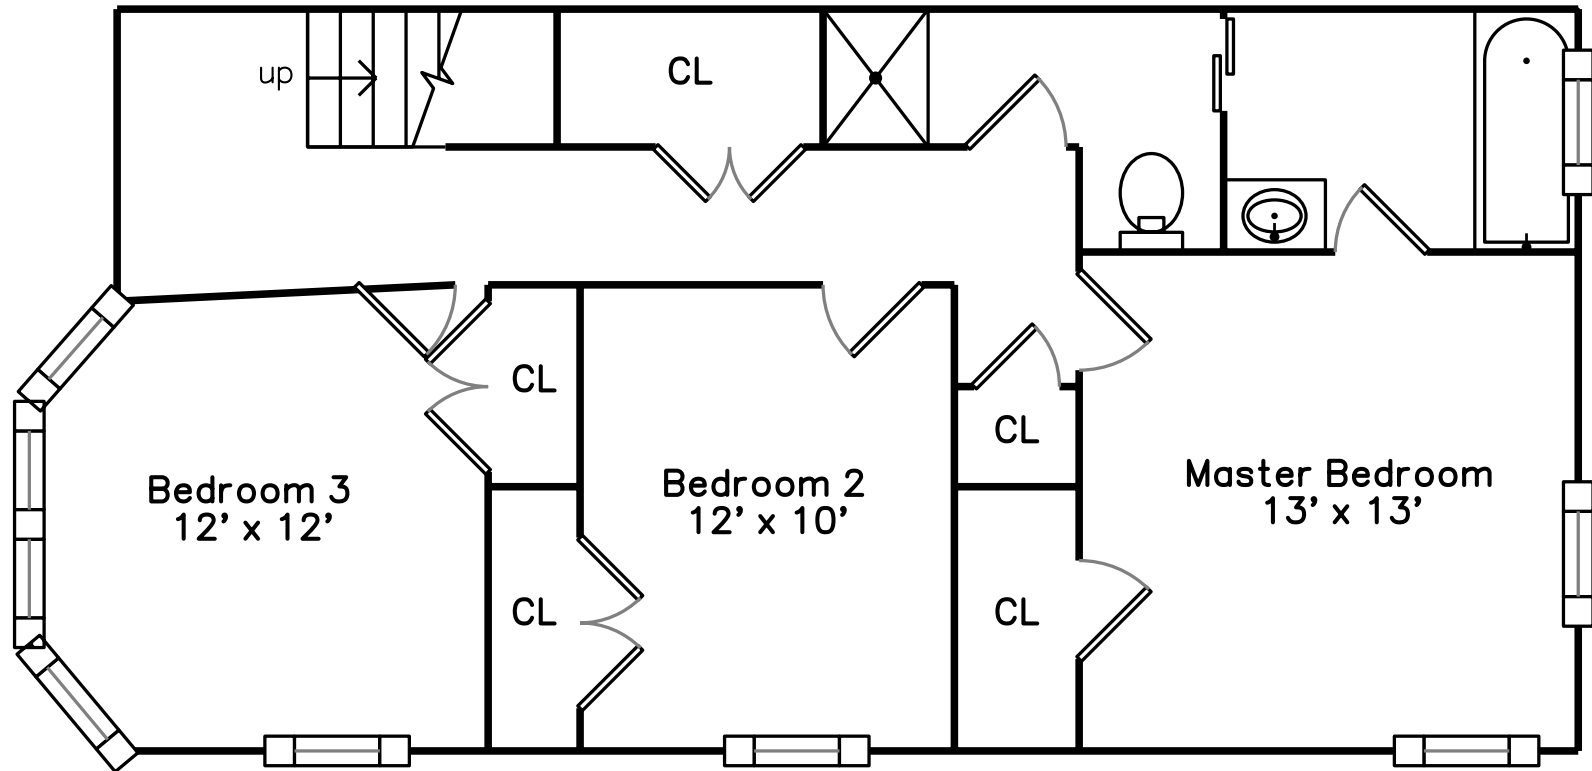

Main

Lower

2961 Washington Street #A  
Boston, MA 02119

PicturePlan by vis-home

Measurements may not be 100% accurate.  
Floor plans are provided for convenience only.  
Room sizes are not used to calculate area.

# Main

# Lower

Outside

Outside

Outside

Living Room

Living Room

Dining Room

Dining Room

Kitchen

Kitchen

Kitchen

Kitchen

Bathroom

Deck

Bedroom

Bedroom