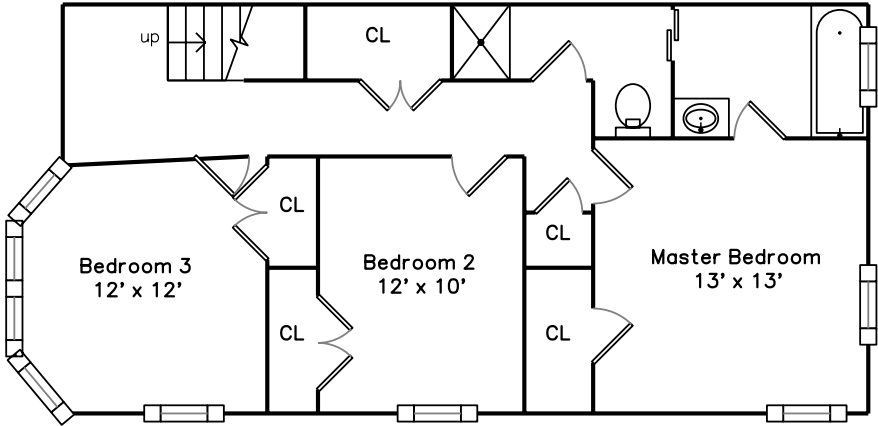

Main

Lower

2961 Washington Street #A  
Boston, MA 02119

PicturePlan by vis-home

Measurements may not be 100% accurate.  
Floor plans are provided for convenience only.  
Room sizes are not used to calculate area.

# Main

# Lower

Outside

Outside

Outside

Living Room

Living Room

Dining Room

Dining Room

Kitchen

Kitchen

Kitchen

Kitchen

Bathroom

Deck

Bedroom

Bedroom