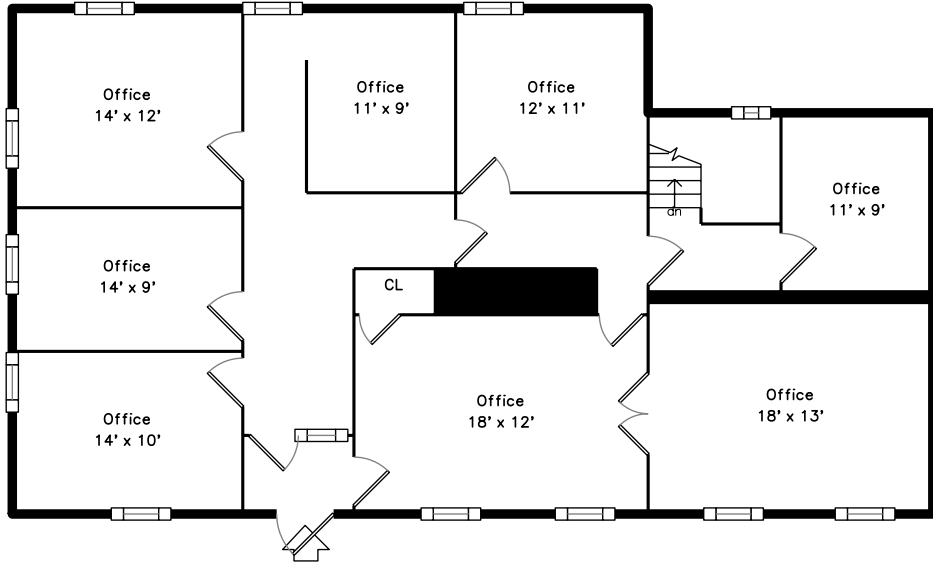

Upper

Main

49 Lowell Street
Peabody, MA 01960

PicturePlan by  [pictureplan.com](http://www.pictureplan.com)

Measurements may not be 100% accurate.
Floor plans are provided for convenience only.
Room sizes are not used to calculate area.

Upper

Main

Building

Building

Building

Foyer

Foyer

Office