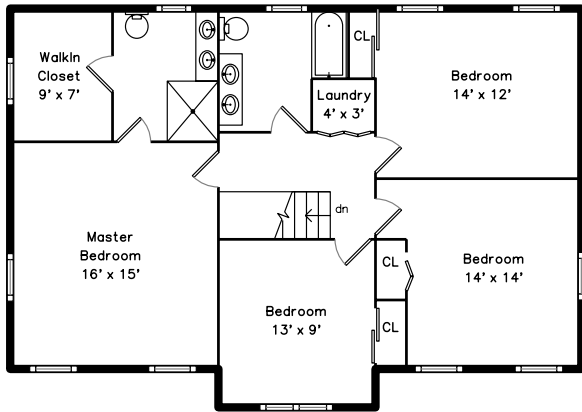

Upper

Main

33 Durham Drive
Lynnfield, MA 01940

PicturePlan by  vis-home
Measurements may not be 100% accurate.
Floor plans are provided for convenience only.
Room sizes are not used to calculate area.

Upper

Living Room

Dining Room

Dining Room

Dining Room

Breakfast

Kitchen

Kitchen

Sitting

Sitting

Sitting

Media Room

Media Room

Sauna

Bathroom

05Bath

Deck

Deck

Master Bedroom

WalkIn Closet

Master Bathroom

Bedroom

Bedroom

Bedroom

Bathroom