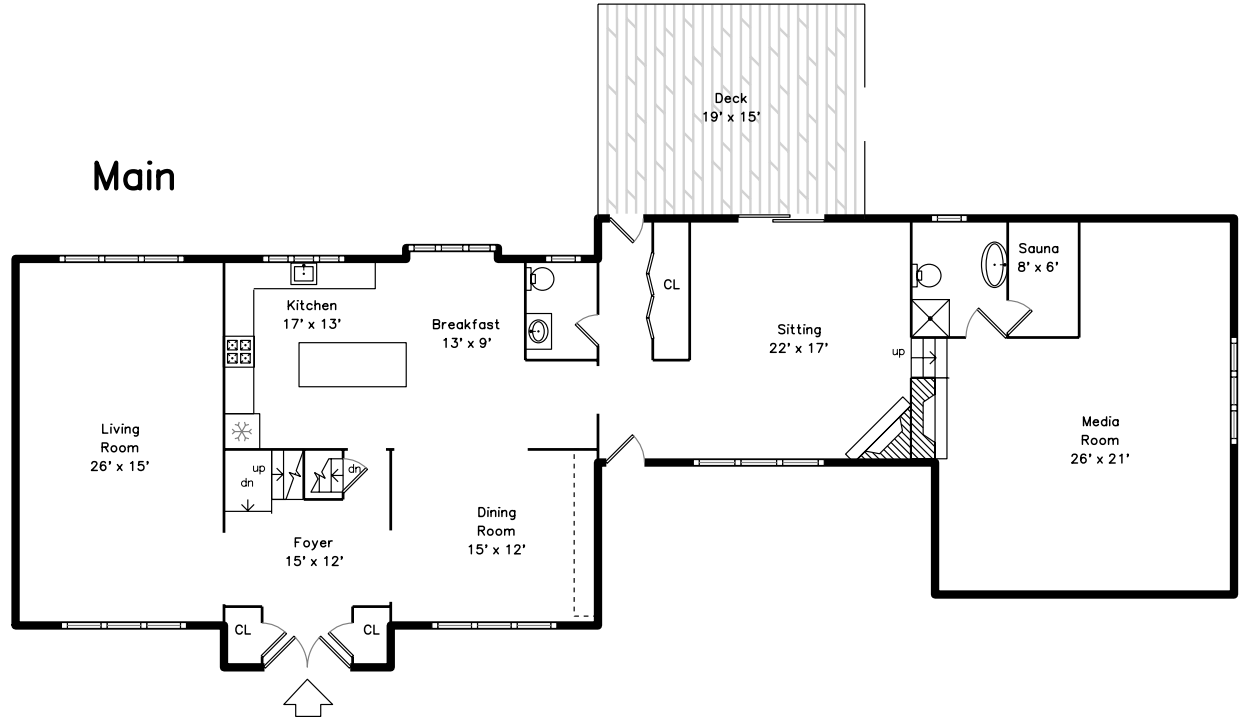

Upper

Main

33 Durham Drive
Lynnfield, MA 01940

PicturePlan by  vis-home
Measurements may not be 100% accurate.
Floor plans are provided for convenience only.
Room sizes are not used to calculate area.

Upper

Living Room

Dining Room

Dining Room

Dining Room

Breakfast

Kitchen

Kitchen

Sitting

Sitting

Sitting

Media Room

Media Room

Sauna

Bathroom

05Bath

Deck