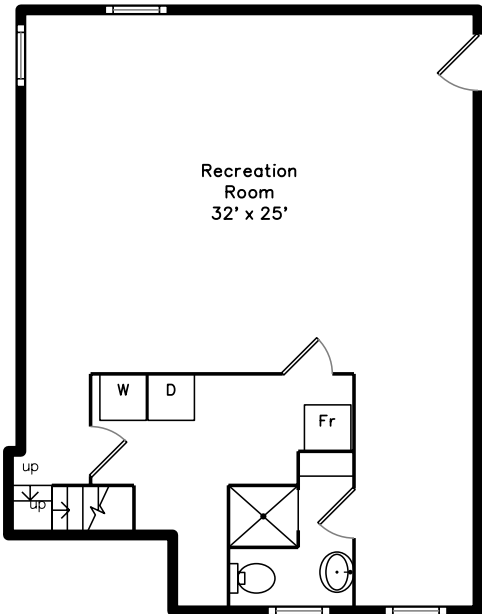

**Lower**

**251 Pleasant Street  
Arlington, MA 02476**

PicturePlan(tm) by Vis-Home(C) 2020

Measurements may not be 100% accurate.  
Floor plans are provided for convenience only.  
Room sizes are not used to calculate area.

# Upper

Living Room

Dining Room

Dining Room

Kitchen

Kitchen

Family Room

Family Room

Office

Recreation Room

Bathroom