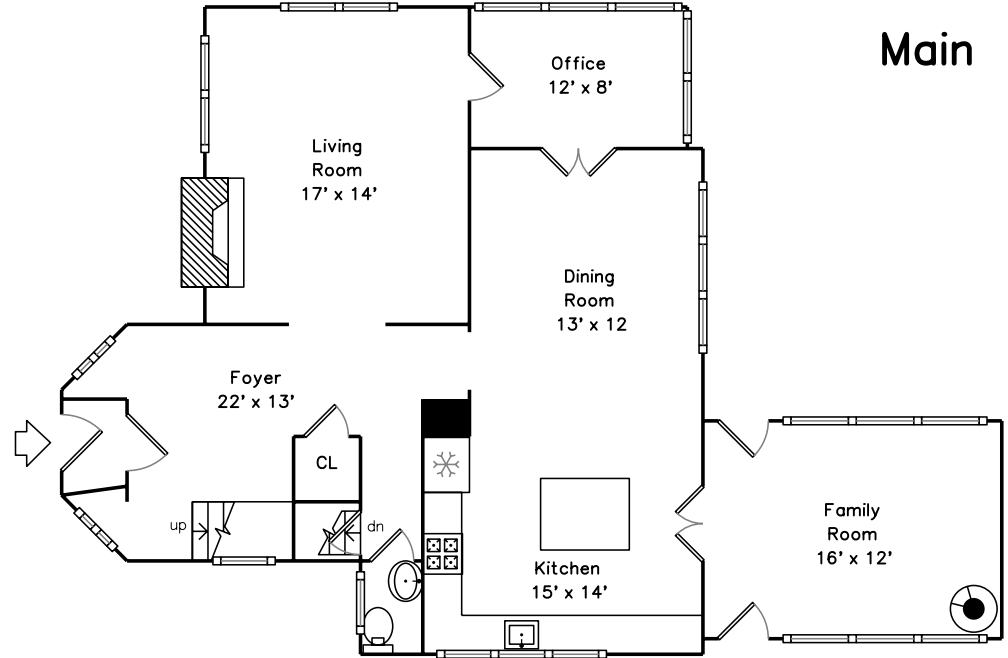

**Lower**

**251 Pleasant Street  
Arlington, MA 02476**

PicturePlan(tm) by Vis-Home(C) 2020

Measurements may not be 100% accurate.  
Floor plans are provided for convenience only.  
Room sizes are not used to calculate area.

# Upper

Living Room

Dining Room

Dining Room

Kitchen

Kitchen

Family Room

Family Room

Office

Recreation Room

Bathroom