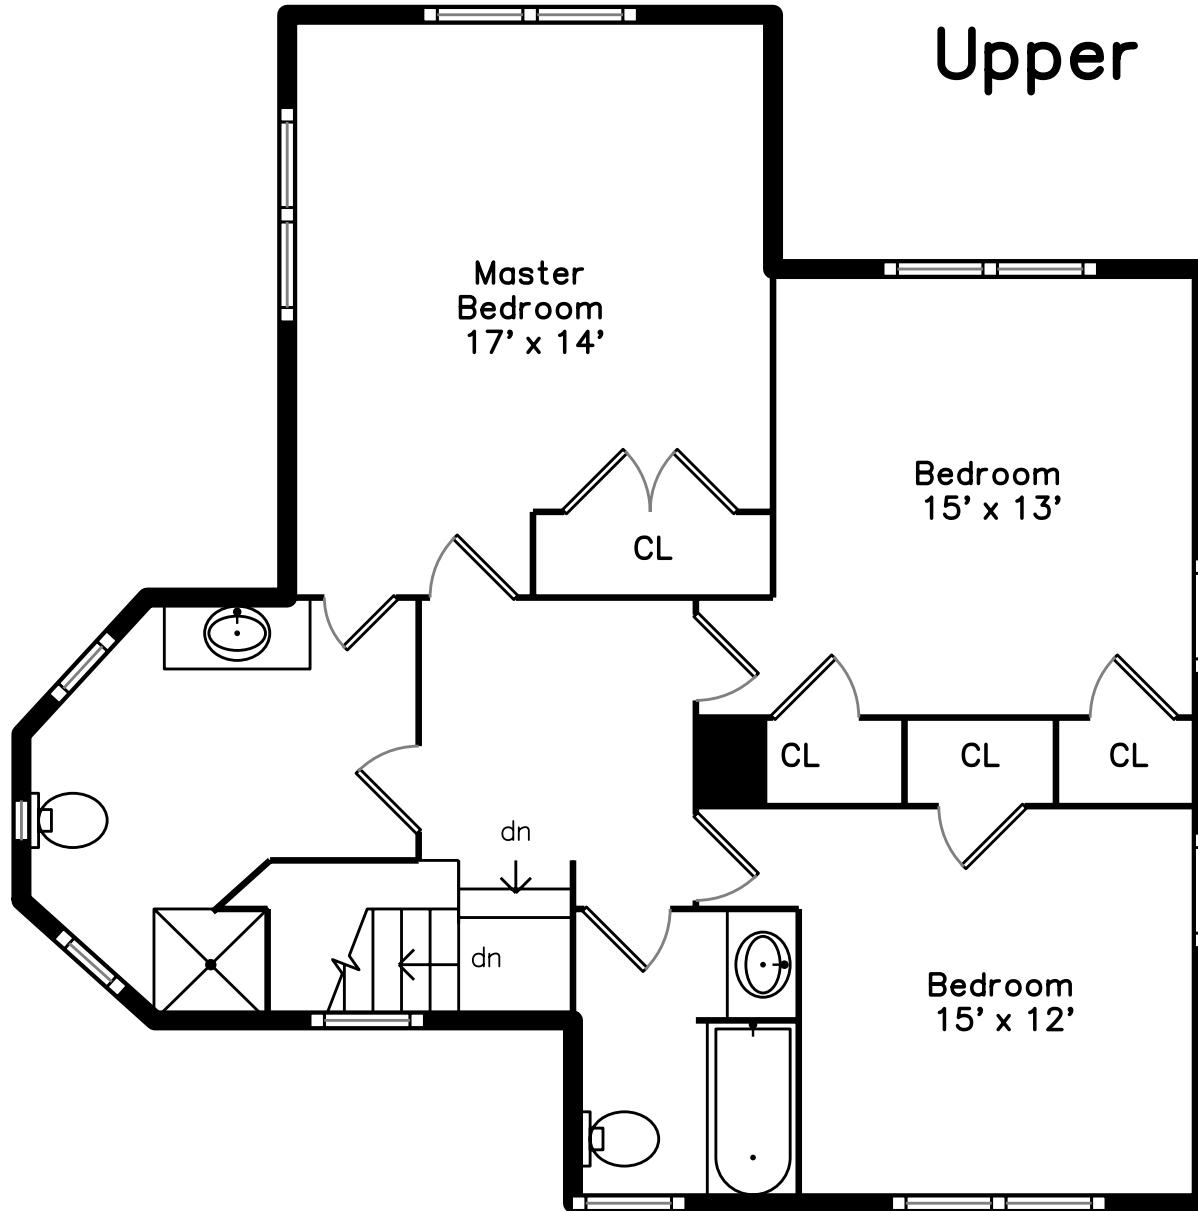

**Lower**

**251 Pleasant Street  
Arlington, MA 02476**

PicturePlan(tm) by Vis-Home(C) 2020

Measurements may not be 100% accurate.  
Floor plans are provided for convenience only.  
Room sizes are not used to calculate area.

# Upper

Living Room

Dining Room

Dining Room

Kitchen

Kitchen

Family Room

Family Room

Office

Recreation Room

Bathroom