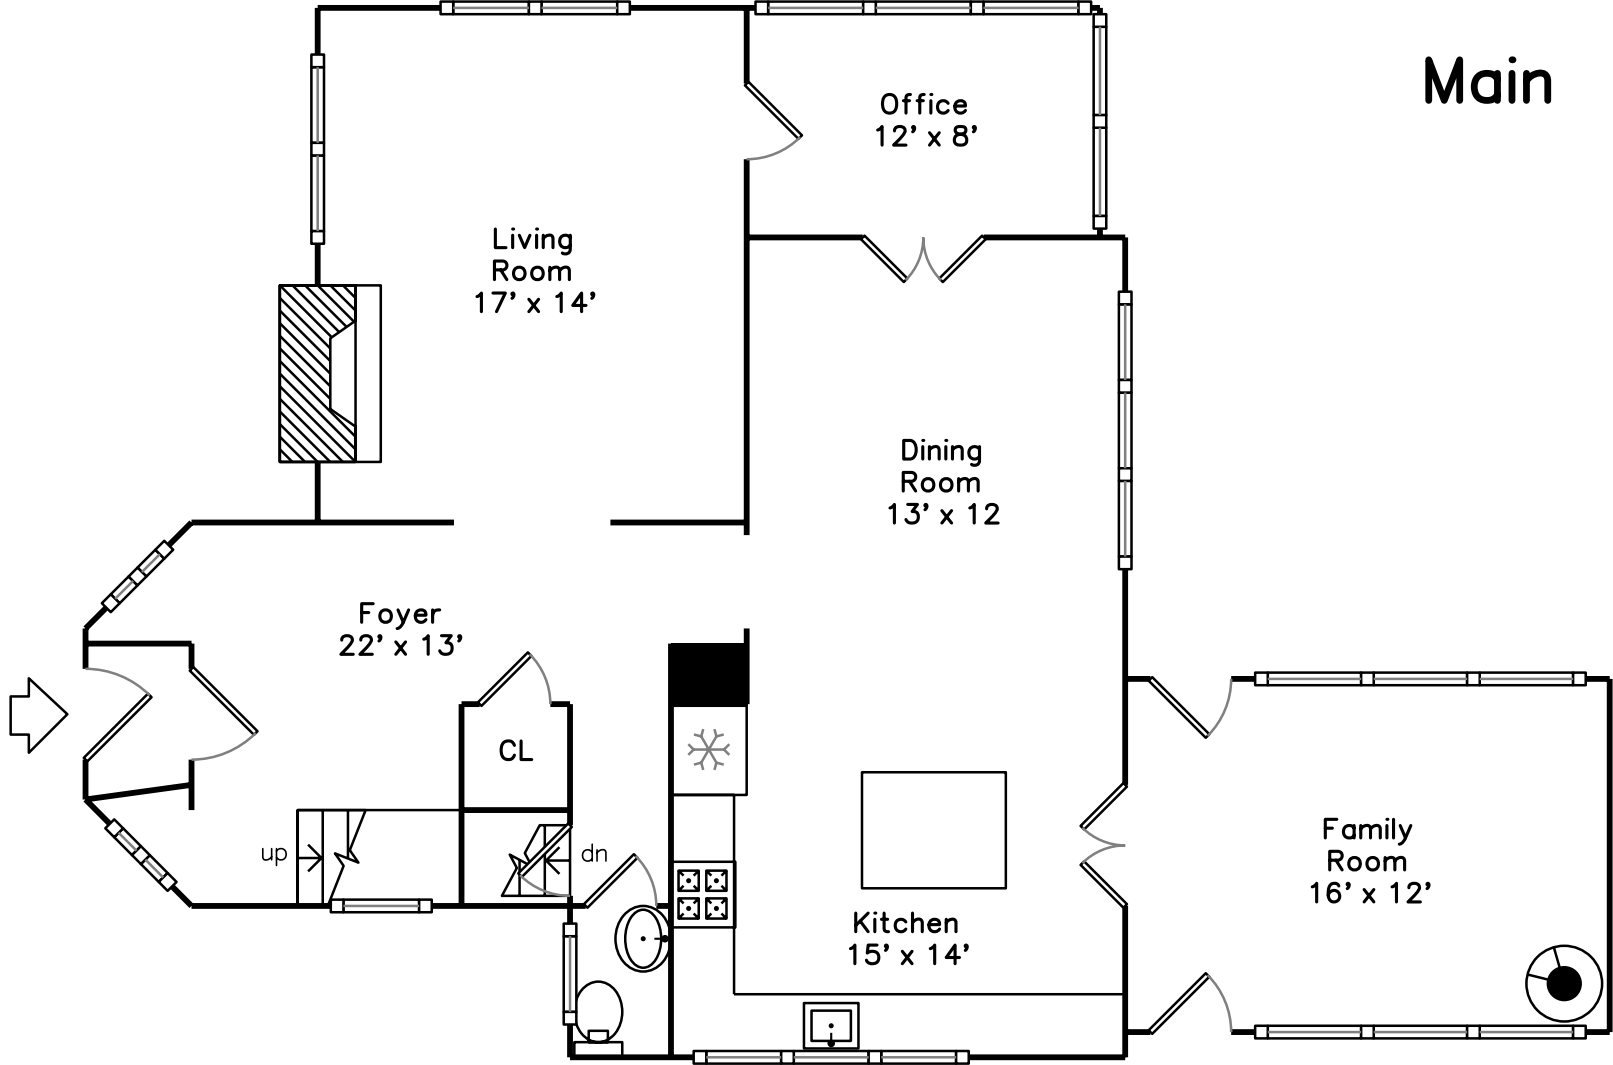

**Lower**

**251 Pleasant Street  
Arlington, MA 02476**

PicturePlan(tm) by Vis-Home(C) 2020

Measurements may not be 100% accurate.  
Floor plans are provided for convenience only.  
Room sizes are not used to calculate area.

# Upper

# Lower

Outside

Outside

Outside

Outside

Outside

Foyer

Living Room

Living Room

Dining Room

Dining Room

Kitchen

Kitchen

Family Room

Family Room

Office