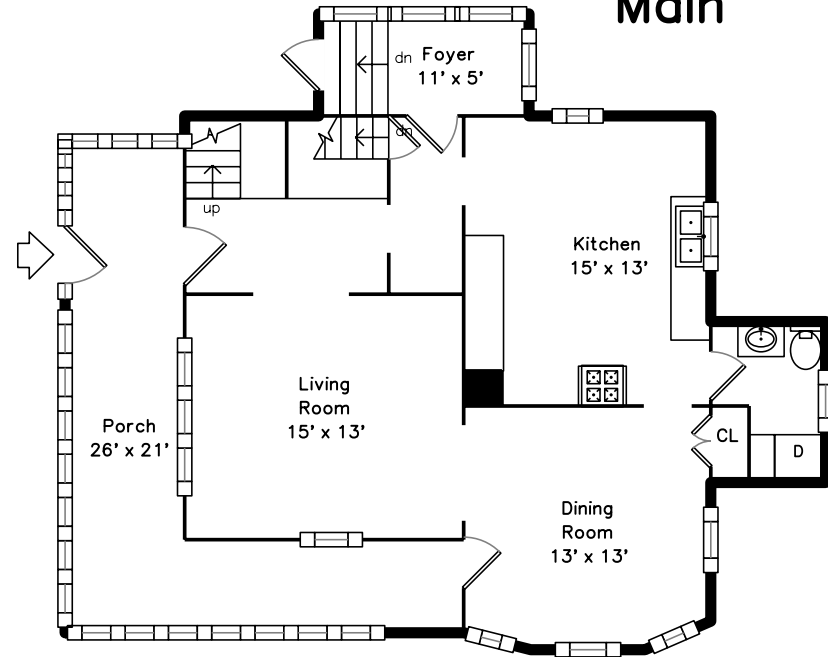

# Upper

# Lower

# Main

Shed:

14 East Division Street  
Holbrook, MA 02343

PicturePlan by  vis-home

Measurements may not be 100% accurate.  
Floor plans are provided for convenience only.  
Room sizes are not used to calculate area.

Porch

Foyer

Living Room

Living Room

Living Room

Dining Room

Dining Room

Dining Room