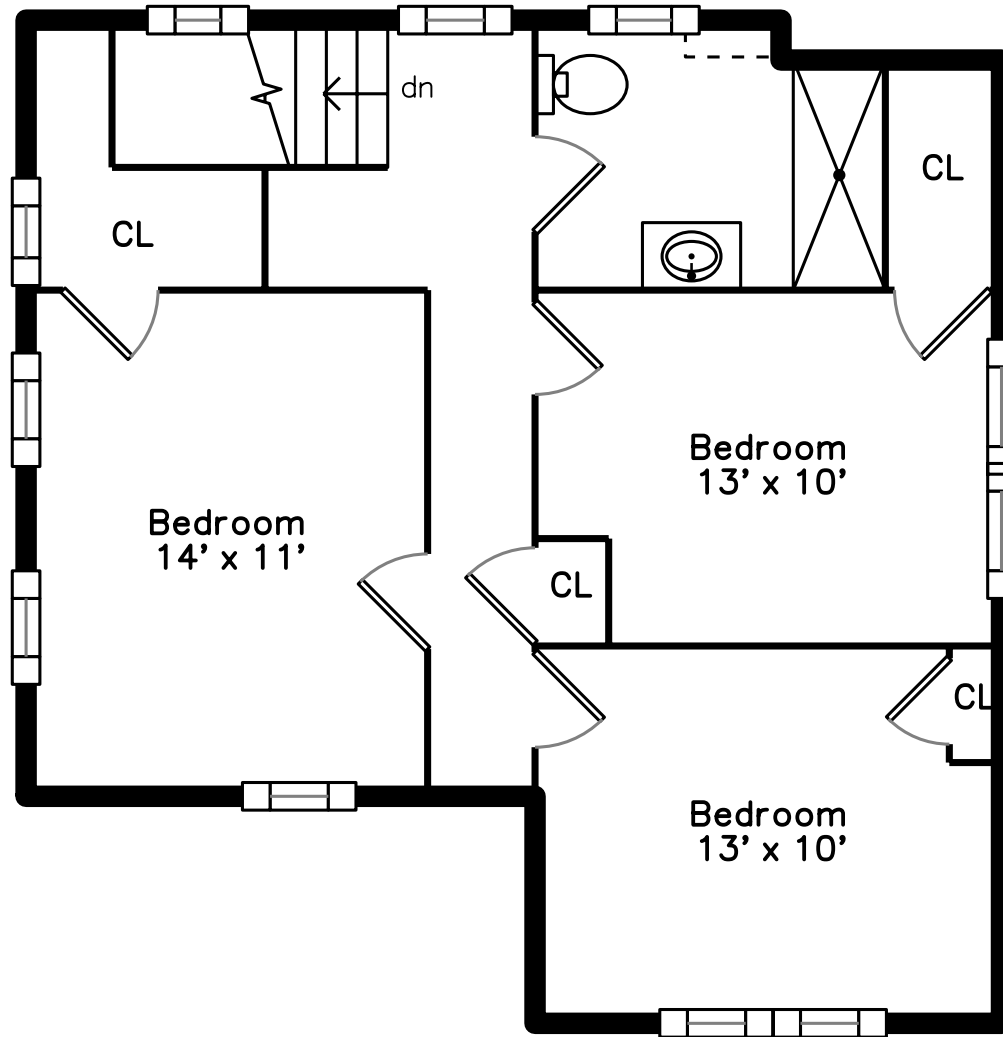

# Lower

# Main

Shed:

14 East Division Street  
Holbrook, MA 02343

PicturePlan by  vis-home

Measurements may not be 100% accurate.  
Floor plans are provided for convenience only.  
Room sizes are not used to calculate area.

# Upper

Porch

Foyer

Living Room

Living Room

Living Room

Dining Room

Dining Room

Dining Room