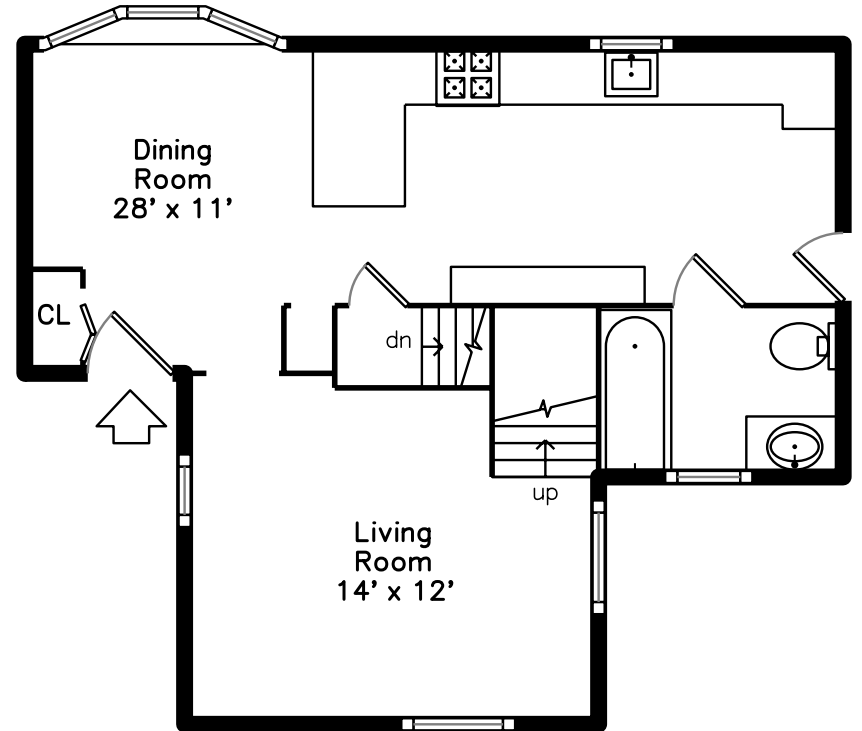

Upper

Main

16 Park Avenue
Middleton, MA 01949

PicturePlan by  vis-home

Measurements may not be 100% accurate.
Floor plans are provided for convenience only.
Room sizes are not used to calculate area.

Upper

Main

Porch
20' x 18'

3D View – TopDown

3D View – TopDown