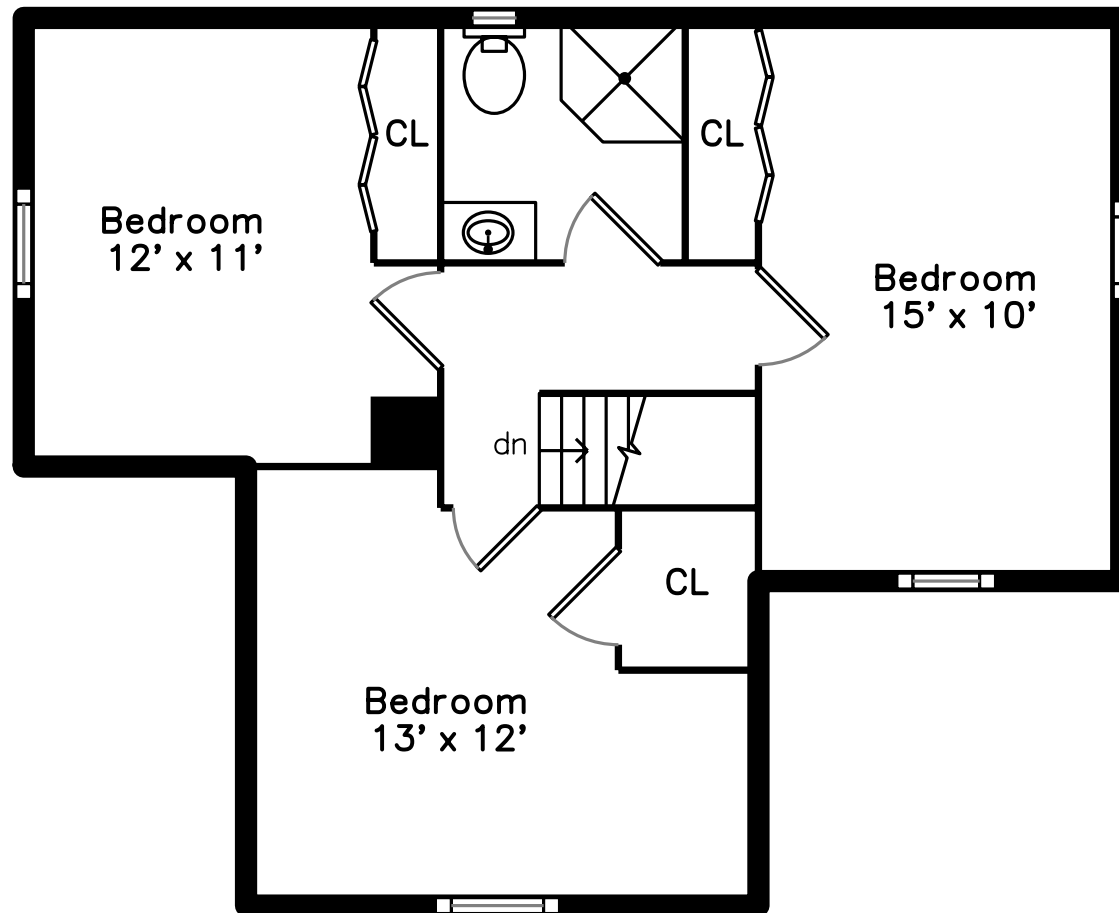

Upper

Main

16 Park Avenue
Middleton, MA 01949

PicturePlan by  vis-home

Measurements may not be 100% accurate.
Floor plans are provided for convenience only.
Room sizes are not used to calculate area.

Upper

Main

Porch
20' x 18'

3D View – TopDown

3D View – TopDown