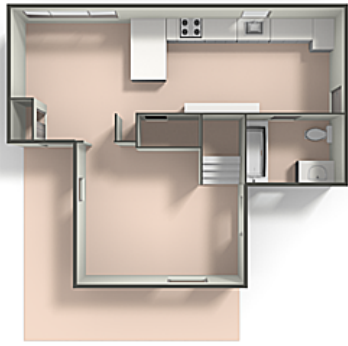

Upper

Main

16 Park Avenue
Middleton, MA 01949

PicturePlan by  vis-home

Measurements may not be 100% accurate.
Floor plans are provided for convenience only.
Room sizes are not used to calculate area.

Upper

Main

Porch
20' x 18'

3D View – TopDown

3D View – TopDown