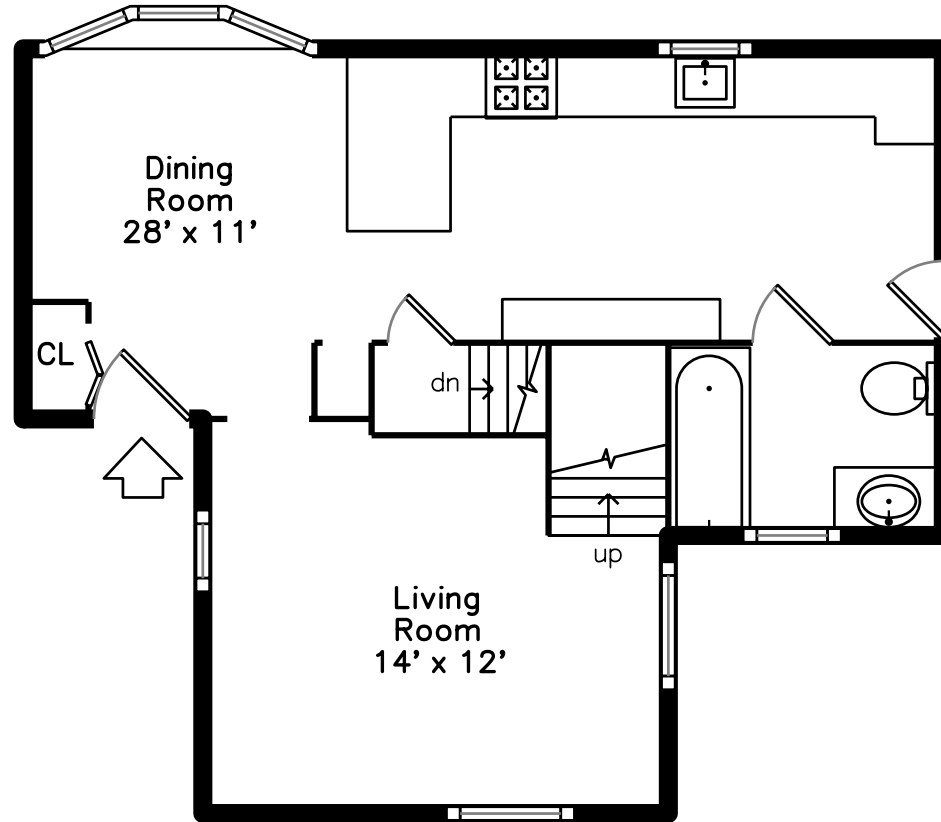

Upper

Main

16 Park Avenue
Middleton, MA 01949

PicturePlan by  vis-home

Measurements may not be 100% accurate.
Floor plans are provided for convenience only.
Room sizes are not used to calculate area.

Upper

Main

Porch
20' x 18'

3D View – TopDown

3D View – TopDown