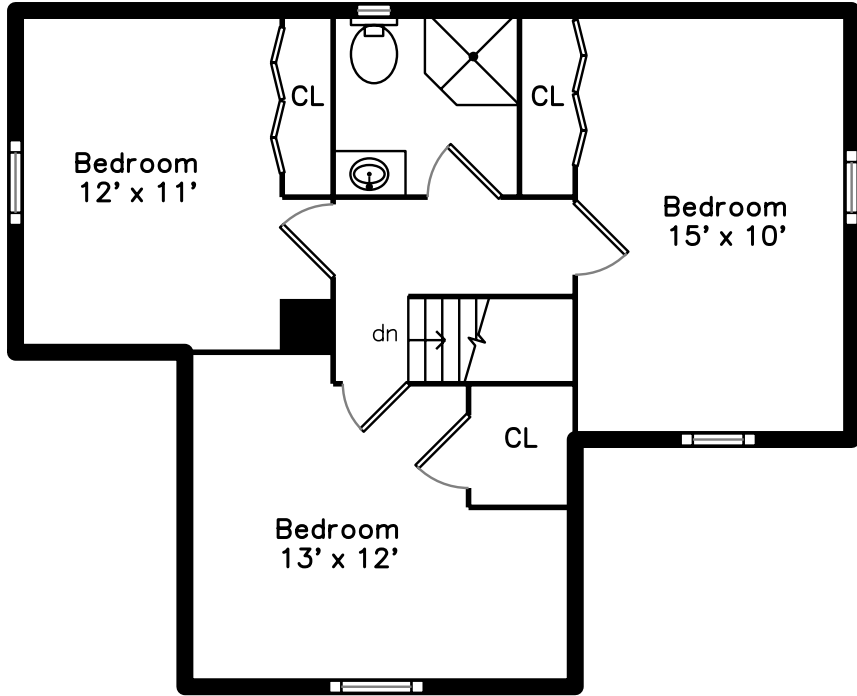

Upper

Main

16 Park Avenue
Middleton, MA 01949

PicturePlan by  vis-home

Measurements may not be 100% accurate.
Floor plans are provided for convenience only.
Room sizes are not used to calculate area.

Upper

Main

Porch
20' x 18'

3D View – TopDown

3D View – TopDown