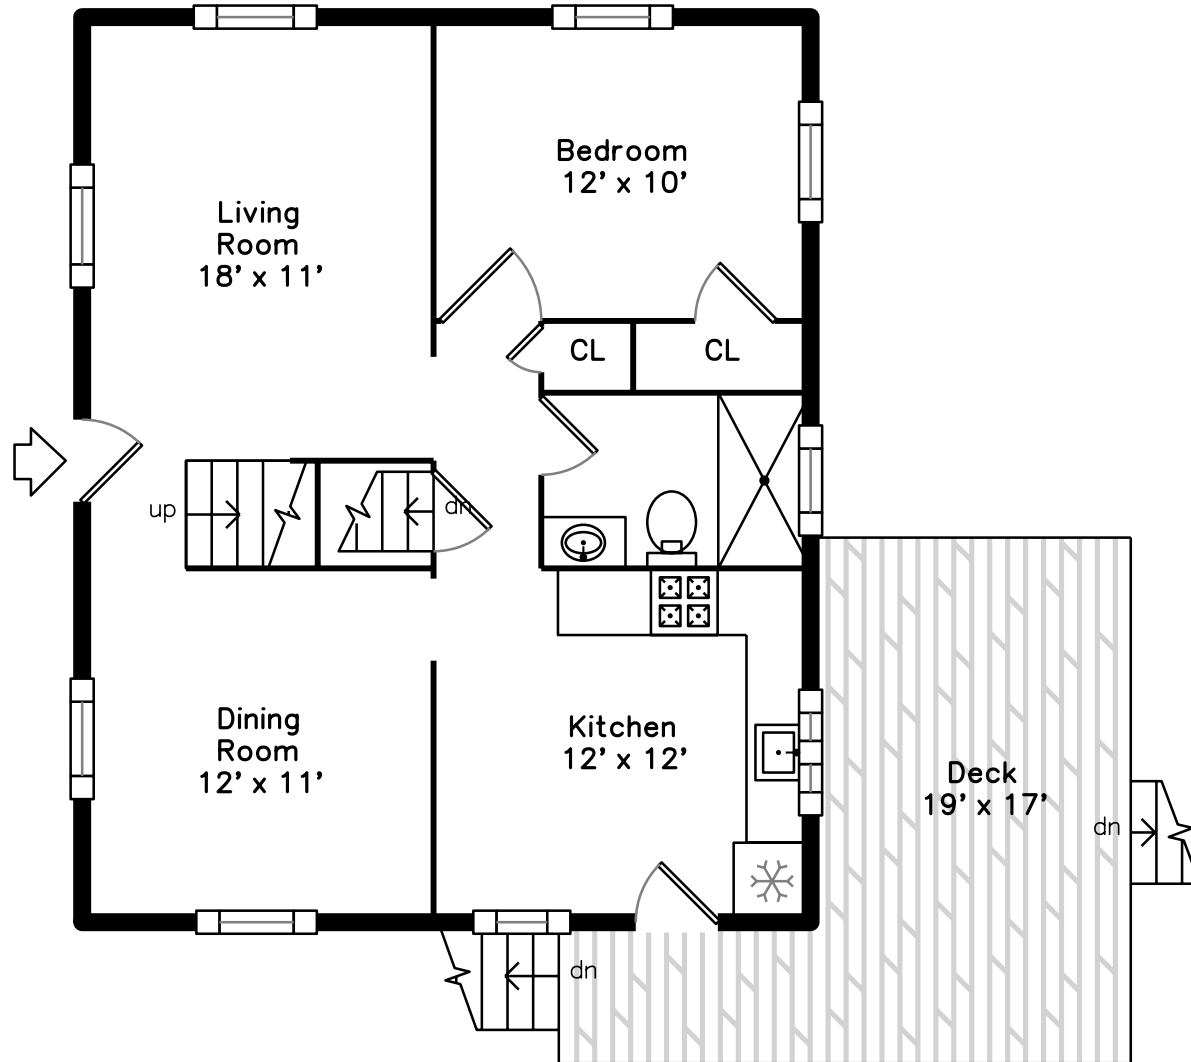

# Main

120 Crane Street  
Dedham, MA 02026

PicturePlan by  vis-home

Measurements may not be 100% accurate.  
Floor plans are provided for convenience only.  
Room sizes are not used to calculate area.

# Upper

# Main

Outside

Outside

Outside

Outside

Outside

Outside

Living Room

Living Room

Living Room

Living Room

Dining Room

Dining Room

Dining Room

Dining Room

Kitchen