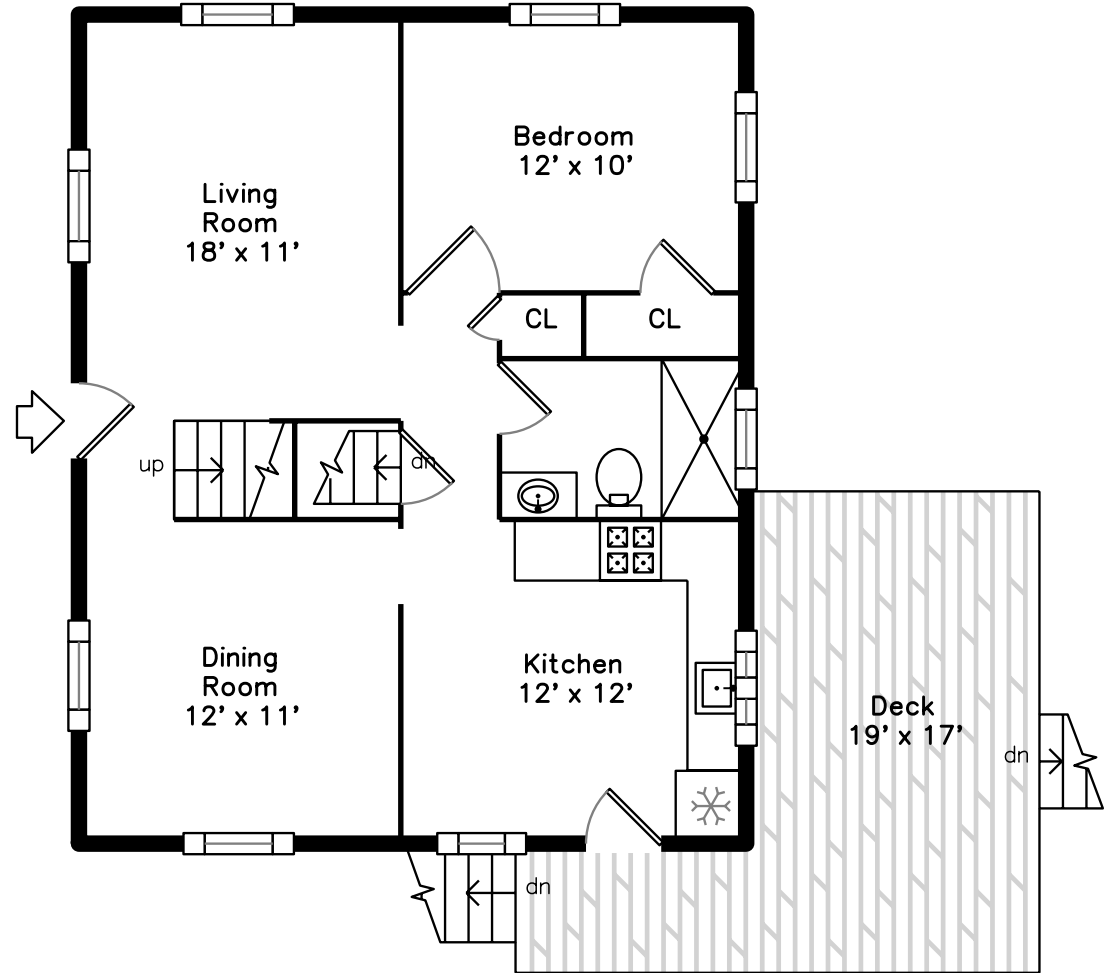

# Upper

# Main

120 Crane Street  
Dedham, MA 02026

PicturePlan by  vis-home

Measurements may not be 100% accurate.  
Floor plans are provided for convenience only.  
Room sizes are not used to calculate area.

Living Room

Living Room

Living Room

Dining Room

Dining Room

Dining Room

Dining Room

Kitchen