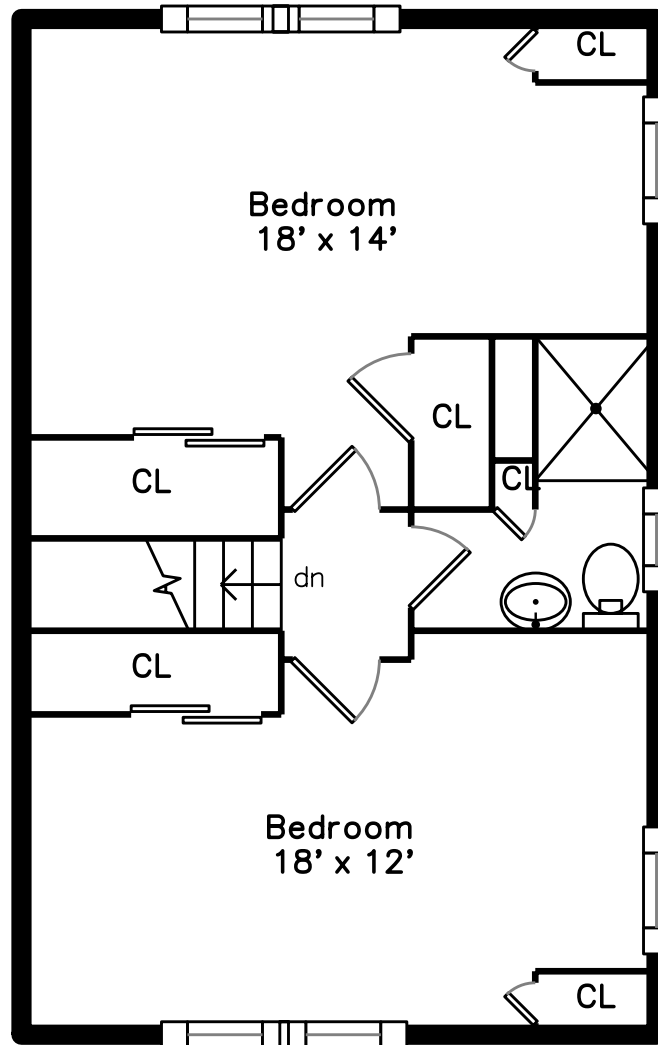

# Main

120 Crane Street  
Dedham, MA 02026

PicturePlan by  vis-home

Measurements may not be 100% accurate.  
Floor plans are provided for convenience only.  
Room sizes are not used to calculate area.

# Upper

# Main

Outside

Outside

Outside

Outside

Outside

Outside

Living Room

Living Room

Living Room

Living Room

Dining Room

Dining Room

Dining Room

Dining Room

Kitchen