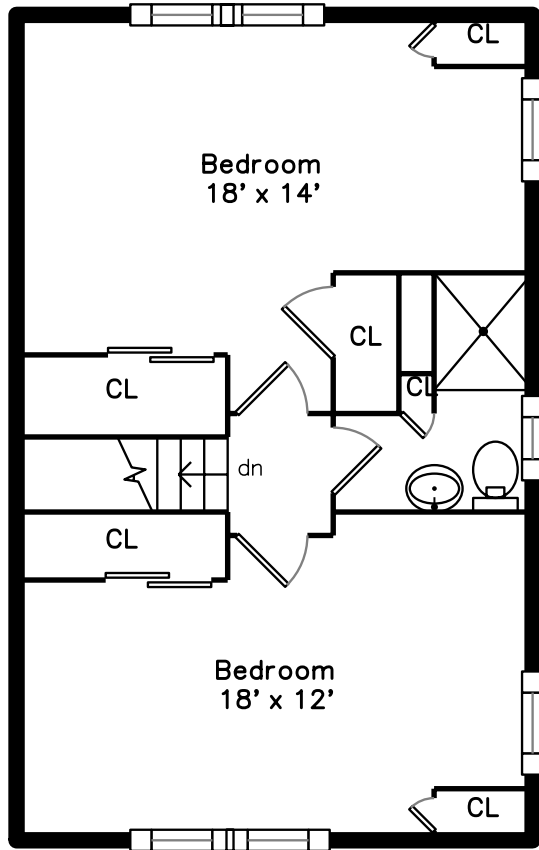

# Upper

# Main

120 Crane Street  
Dedham, MA 02026

PicturePlan by  vis-home

Measurements may not be 100% accurate.  
Floor plans are provided for convenience only.  
Room sizes are not used to calculate area.

Living Room

Living Room

Living Room

Dining Room

Dining Room

Dining Room

Dining Room

Kitchen