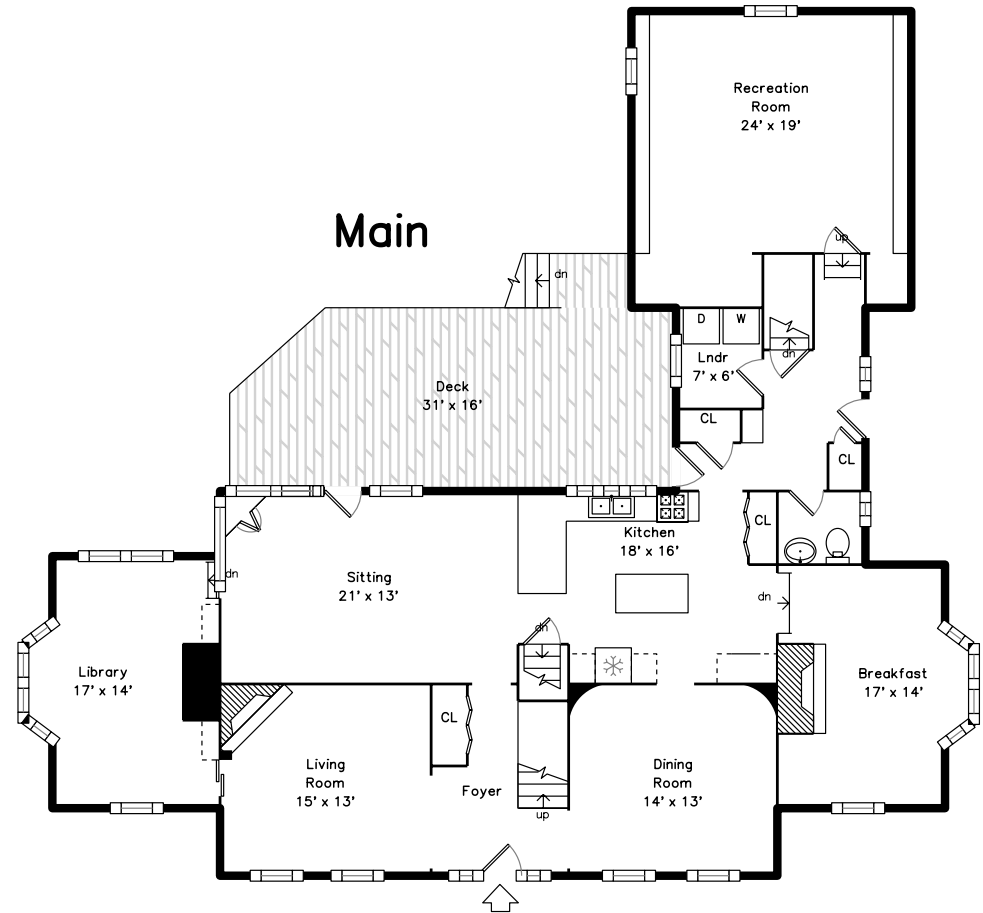

Top

Upper

Main

**99 Huntington Road
Newton, MA 02458**

PicturePlan by  vis-home

Measurements may not be 100% accurate.
Floor plans are provided for convenience only.
Room sizes are not used to calculate area.

Top

Upper

Outside

Outside

Outside

Outside

Outside

Deck

Living Room

Library

Dining Room

Kitchen

Kitchen

Breakfast

Sitting

Recreation Room

Bathroom

Hall

Master Bedroom

Master Bedroom

Master Bathroom

Master Bathroom

Bedroom

Bedroom