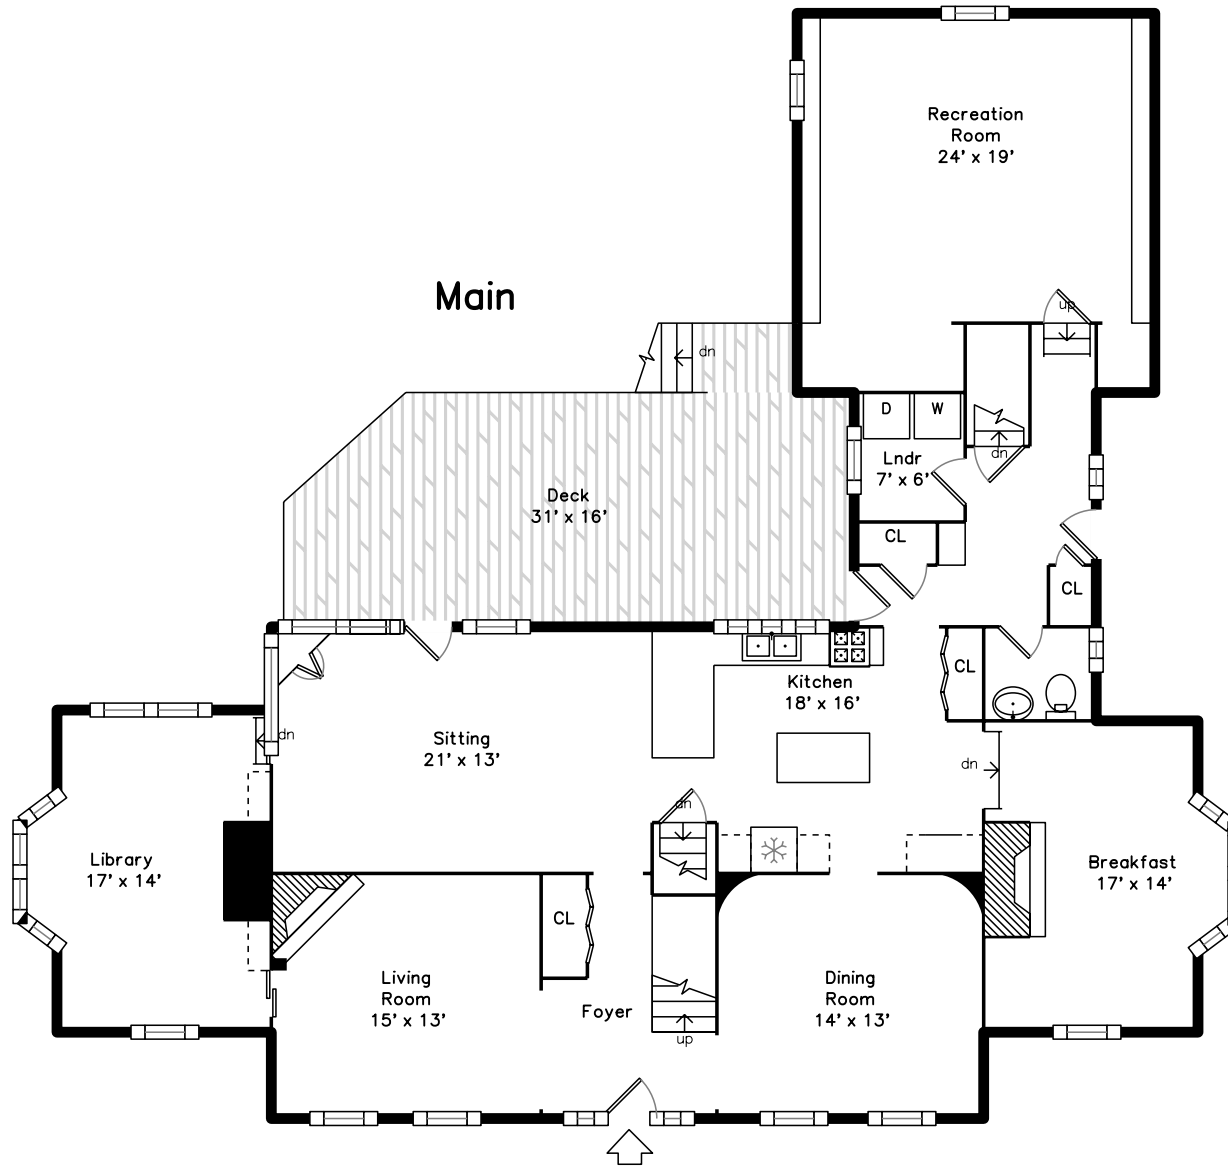

Top

Upper

Main

**99 Huntington Road
Newton, MA 02458**

PicturePlan by  vis-home

Measurements may not be 100% accurate.
Floor plans are provided for convenience only.
Room sizes are not used to calculate area.

Top

Upper

Outside

Outside

Outside

Outside

Outside

Deck

Living Room

Library

Dining Room

Kitchen

Kitchen

Breakfast

Sitting

Recreation Room

Bathroom

Hall

Master Bedroom

Master Bedroom

Master Bathroom

Master Bathroom

Bedroom

Bedroom