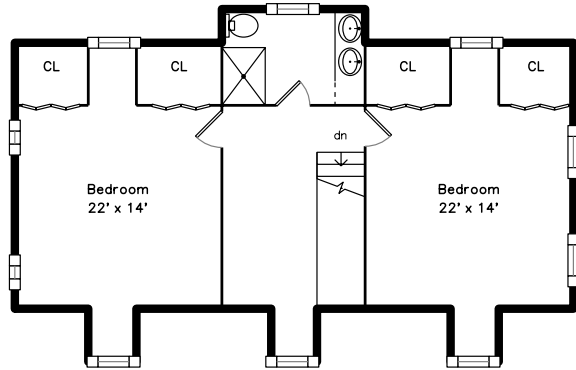

Top

Upper

Main

**99 Huntington Road
Newton, MA 02458**

PicturePlan by  vis-home

Measurements may not be 100% accurate.
Floor plans are provided for convenience only.
Room sizes are not used to calculate area.

Top

Upper

Outside

Outside

Outside

Outside

Outside

Deck

Bathroom

Hall

Master Bedroom

Master Bedroom

Master Bathroom

Master Bathroom

Bedroom

Bedroom

Bathroom

Bedroom

Bedroom

Bathroom